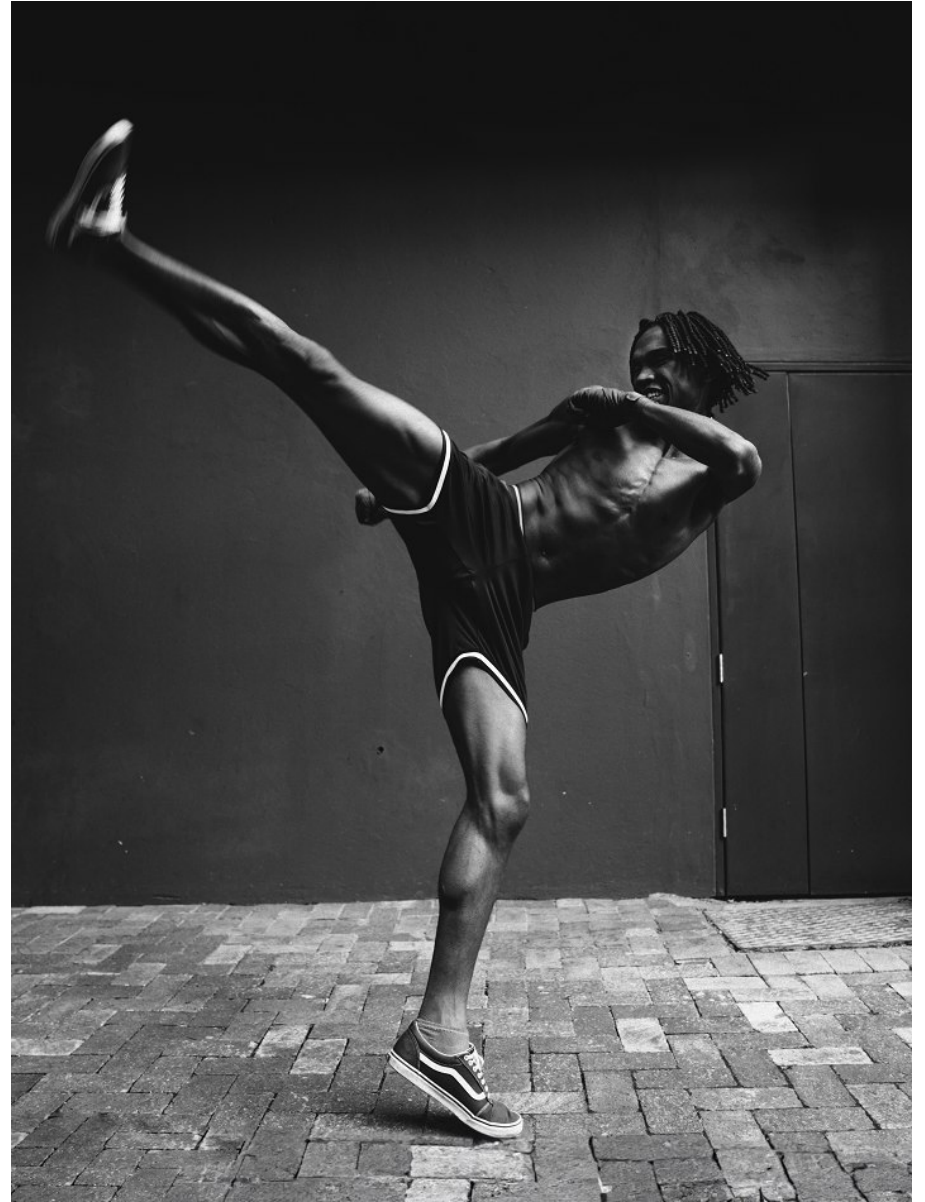

BOSS MODELS

CAPE TOWN

ONYEKACHI

Height: 190cm Chest: 99cm Waist: 80cm Suit: 40 L Shoe: 12 UK Hair: Black Eyes: Black