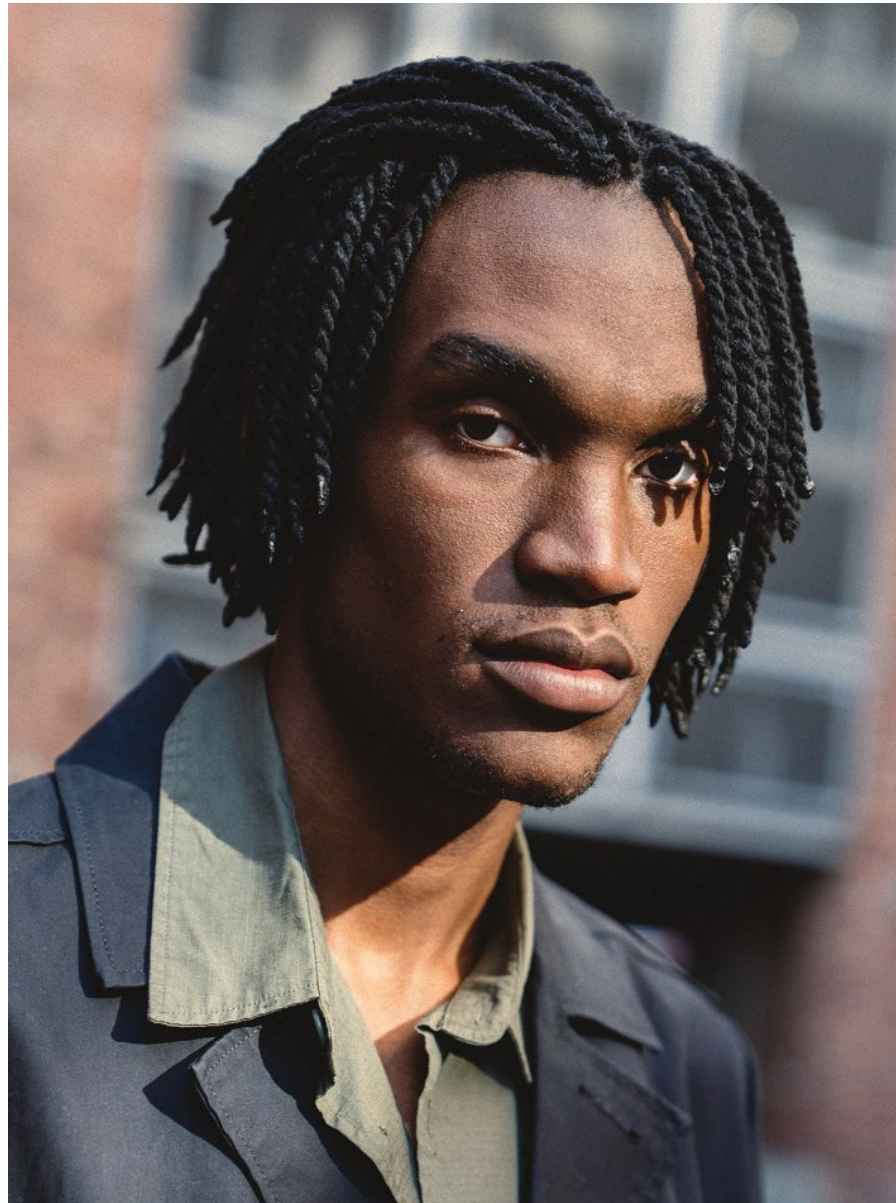

BOSS MODELS

CAPE TOWN

ONYEKACHI IGBOZUWIKE

Height: 190cm Chest: 96cm Waist: 81cm Suit: 38 L Shoe: 12 UK Hair: Black Eyes: Black

BOSS MODELS

CAPE TOWN

ONYEKACHI IGBOZUWIKE

Height: 190cm Chest: 96cm Waist: 81cm Suit: 38 L Shoe: 12 UK Hair: Black Eyes: Black

BOSS MODELS

CAPE TOWN

ONYEKACHI IGBOZUWIKI

Height: 190cm Chest: 96cm Waist: 81cm Suit: 38 L Shoe: 12 UK Hair: Black Eyes: Black

BOSS MODELS

CAPE TOWN

ONYEKACHI IGBOZUWIKE

Height: 190cm Chest: 96cm Waist: 81cm Suit: 38 L Shoe: 12 UK Hair: Black Eyes: Black

BOSS MODELS

CAPE TOWN

ONYEKACHI IGBOZUWIKE

Height: 190cm Chest: 96cm Waist: 81cm Suit: 38 L Shoe: 12 UK Hair: Black Eyes: Black