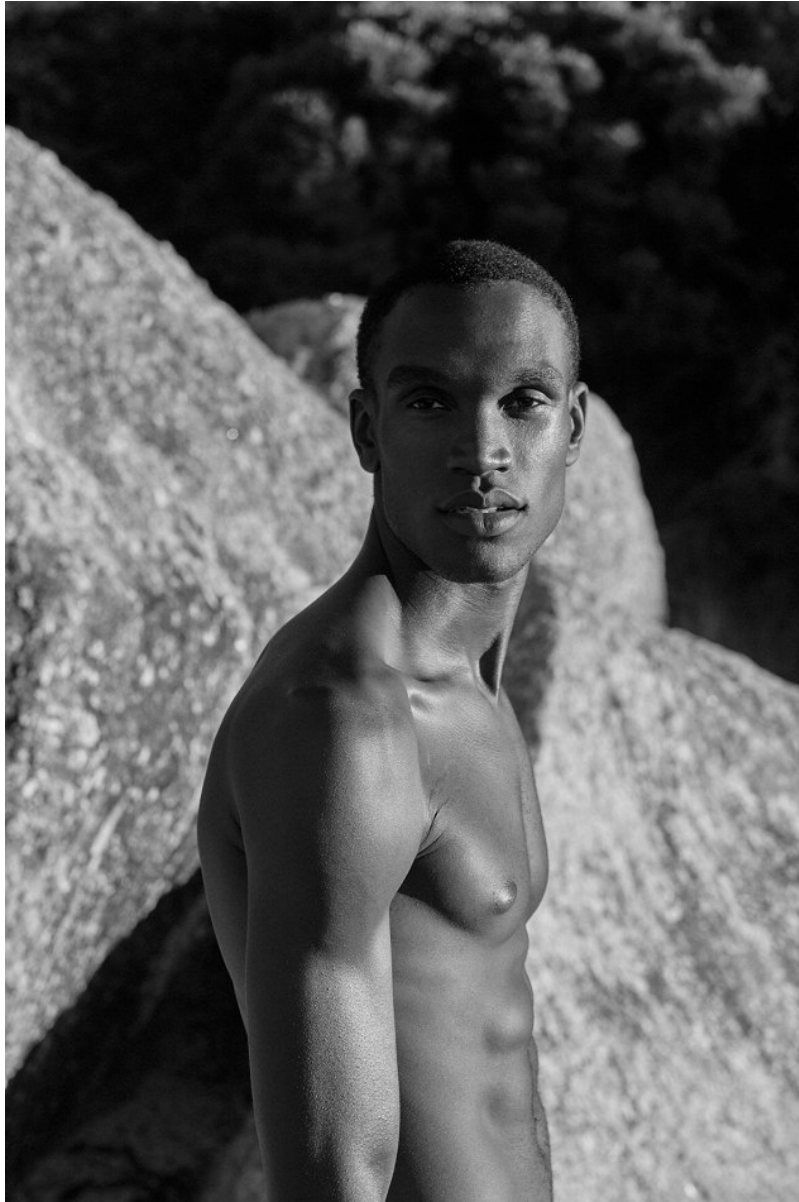

ONYEKACHI

BOSS MODELS

CAPE TOWN

ONYEKACHI

Height: 190cm Chest: 99cm Waist: 80cm Suit: 40 L Shoe: 12 UK Hair: Black Eyes: Black