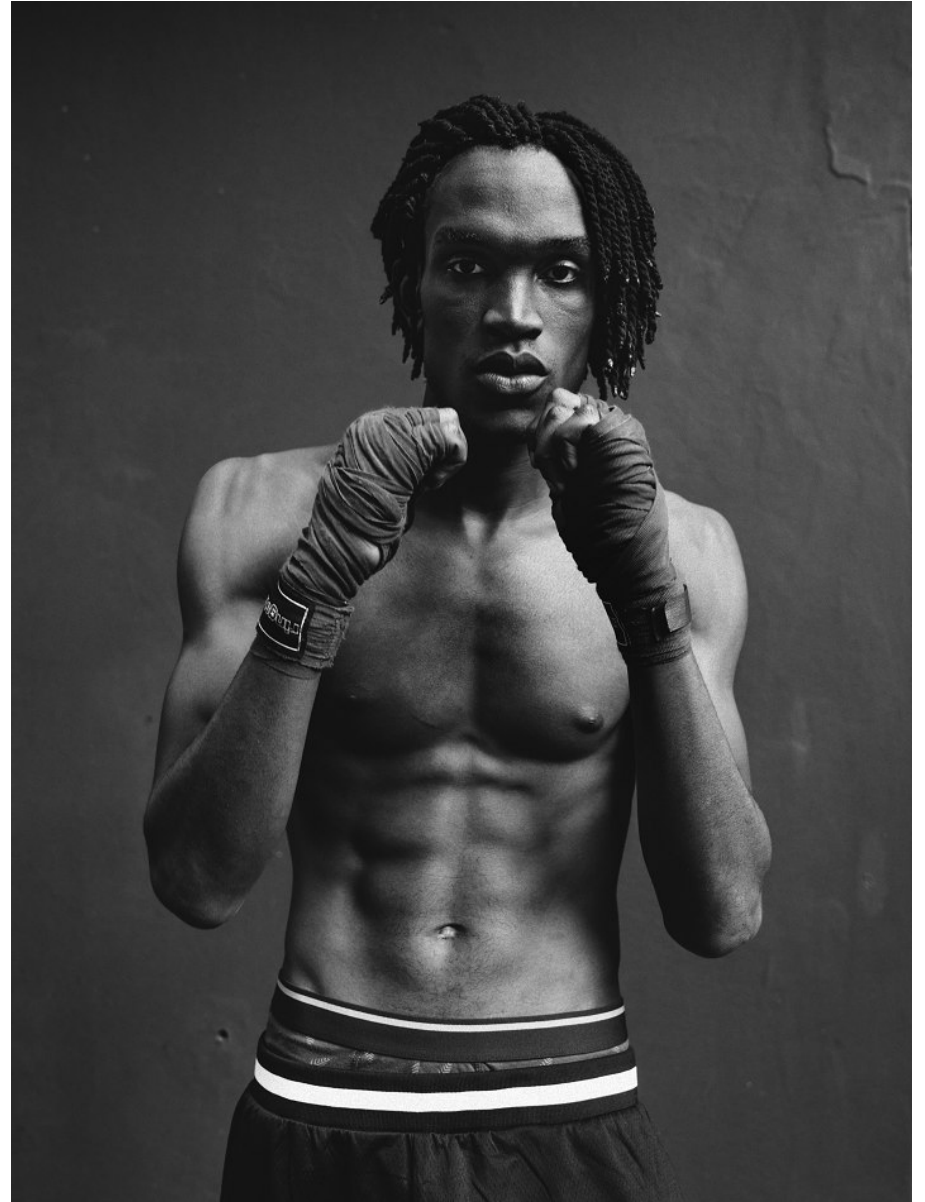

BOSS MODELS

CAPE TOWN

ONYEKACHI IGBOZUWIKE

Height: 190cm Chest: 96cm Waist: 81cm Suit: 38 L Shoe: 12 UK Hair: Black Eyes: Black

BOSS MODELS

CAPE TOWN

ONYEKACHI IGBOZUWIKE

Height: 190cm Chest: 96cm Waist: 81cm Suit: 38 L Shoe: 12 UK Hair: Black Eyes: Black

BOSS MODELS

CAPE TOWN

ONYEKACHI IGBOZUWIKI

Height: 190cm Chest: 96cm Waist: 81cm Suit: 38 L Shoe: 12 UK Hair: Black Eyes: Black

BOSS MODELS

CAPE TOWN

ONYEKACHI IGBOZUWIKE

Height: 190cm Chest: 96cm Waist: 81cm Suit: 38 L Shoe: 12 UK Hair: Black Eyes: Black

BOSS MODELS

CAPE TOWN

ONYEKACHI IGBOZUWIKE

Height: 190cm Chest: 96cm Waist: 81cm Suit: 38 L Shoe: 12 UK Hair: Black Eyes: Black