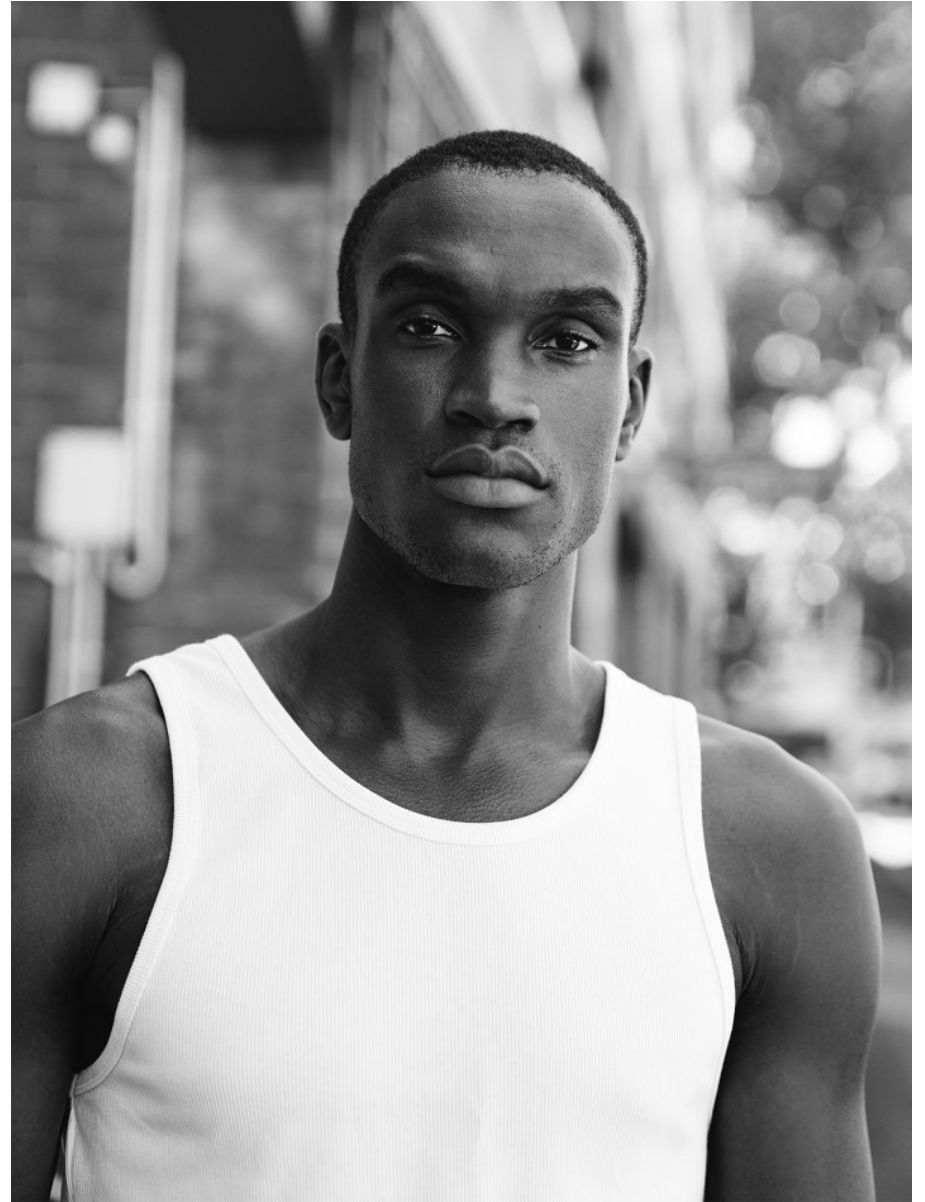

BOSS MODELS

CAPE TOWN

ONYEKACHI

Height: 190cm Chest: 99cm Waist: 80cm Suit: 40 L Shoe: 12 UK Hair: Black Eyes: Black