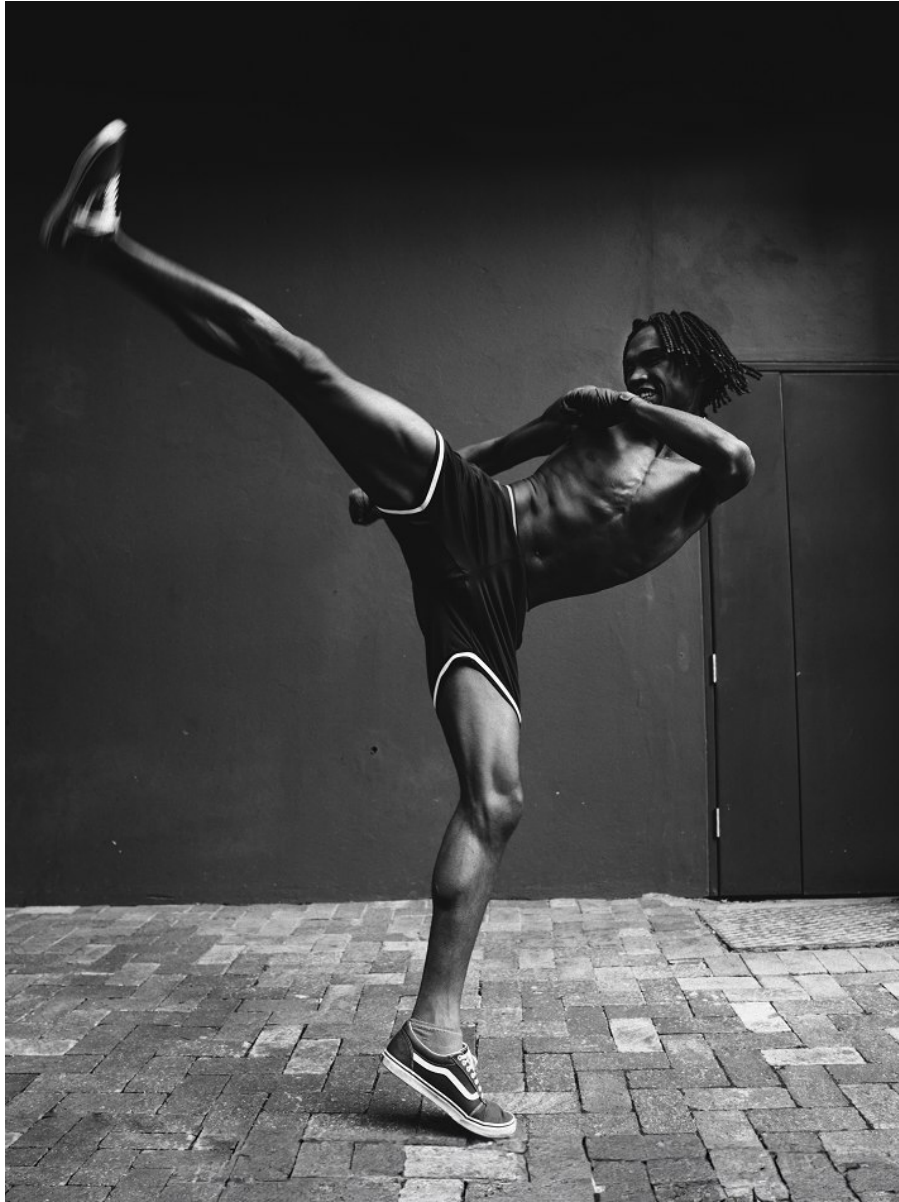

BOSS MODELS

CAPE TOWN

ONYEKACHI IGBOZUWIKE

Height: 190cm Chest: 96cm Waist: 81cm Suit: 38 L Shoe: 12 UK Hair: Black Eyes: Black

BOSS MODELS

CAPE TOWN

ONYEKACHI IGBOZUWIKE

Height: 190cm Chest: 96cm Waist: 81cm Suit: 38 L Shoe: 12 UK Hair: Black Eyes: Black

BOSS MODELS

CAPE TOWN

ONYEKACHI IGBOZUWIKI

Height: 190cm Chest: 96cm Waist: 81cm Suit: 38 L Shoe: 12 UK Hair: Black Eyes: Black

BOSS MODELS

CAPE TOWN

ONYEKACHI IGBOZUWIKE

Height: 190cm Chest: 96cm Waist: 81cm Suit: 38 L Shoe: 12 UK Hair: Black Eyes: Black

BOSS MODELS

CAPE TOWN

ONYEKACHI IGBOZUWIKE

Height: 190cm Chest: 96cm Waist: 81cm Suit: 38 L Shoe: 12 UK Hair: Black Eyes: Black