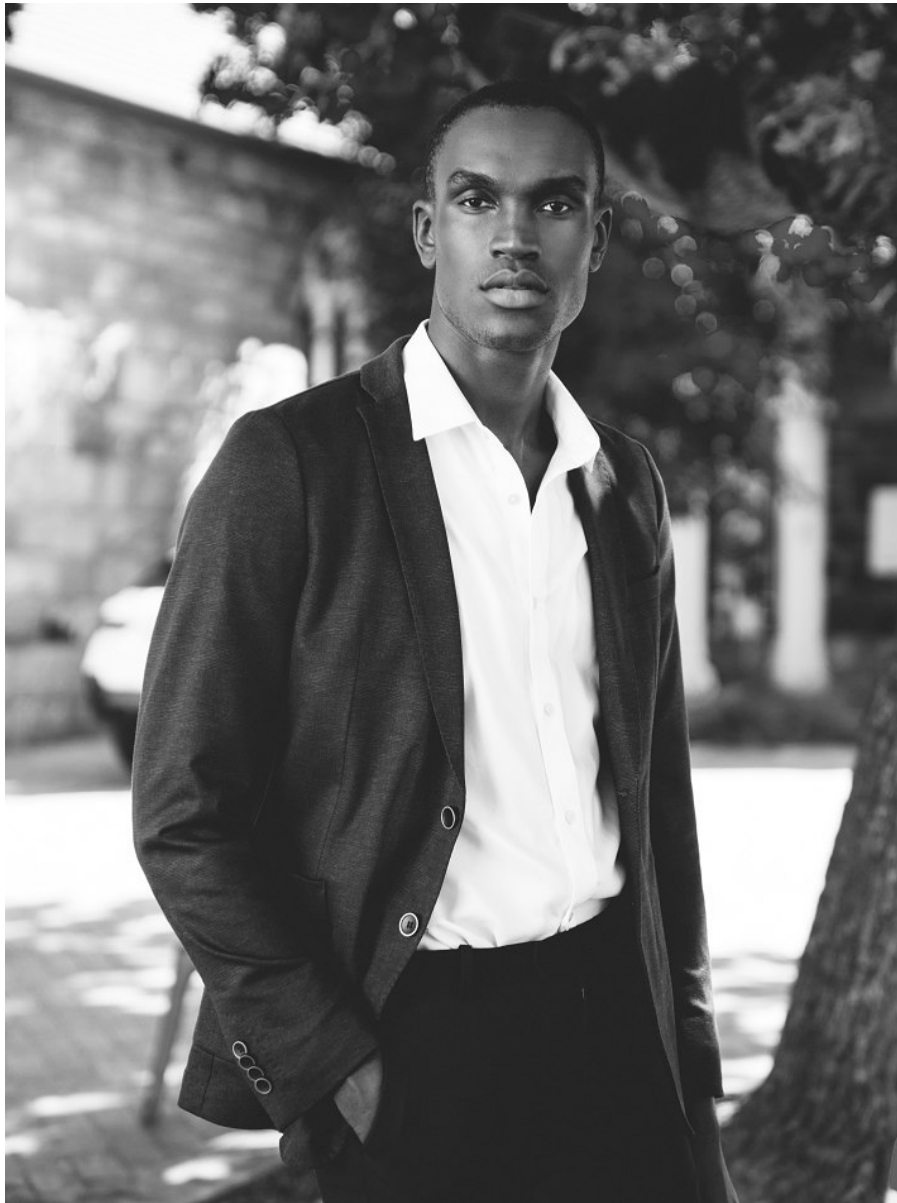

ONYEKACHI

BOSS MODELS

CAPE TOWN

ONYEKACHI

Height: 190cm Chest: 99cm Waist: 80cm Suit: 40 L Shoe: 12 UK Hair: Black Eyes: Black