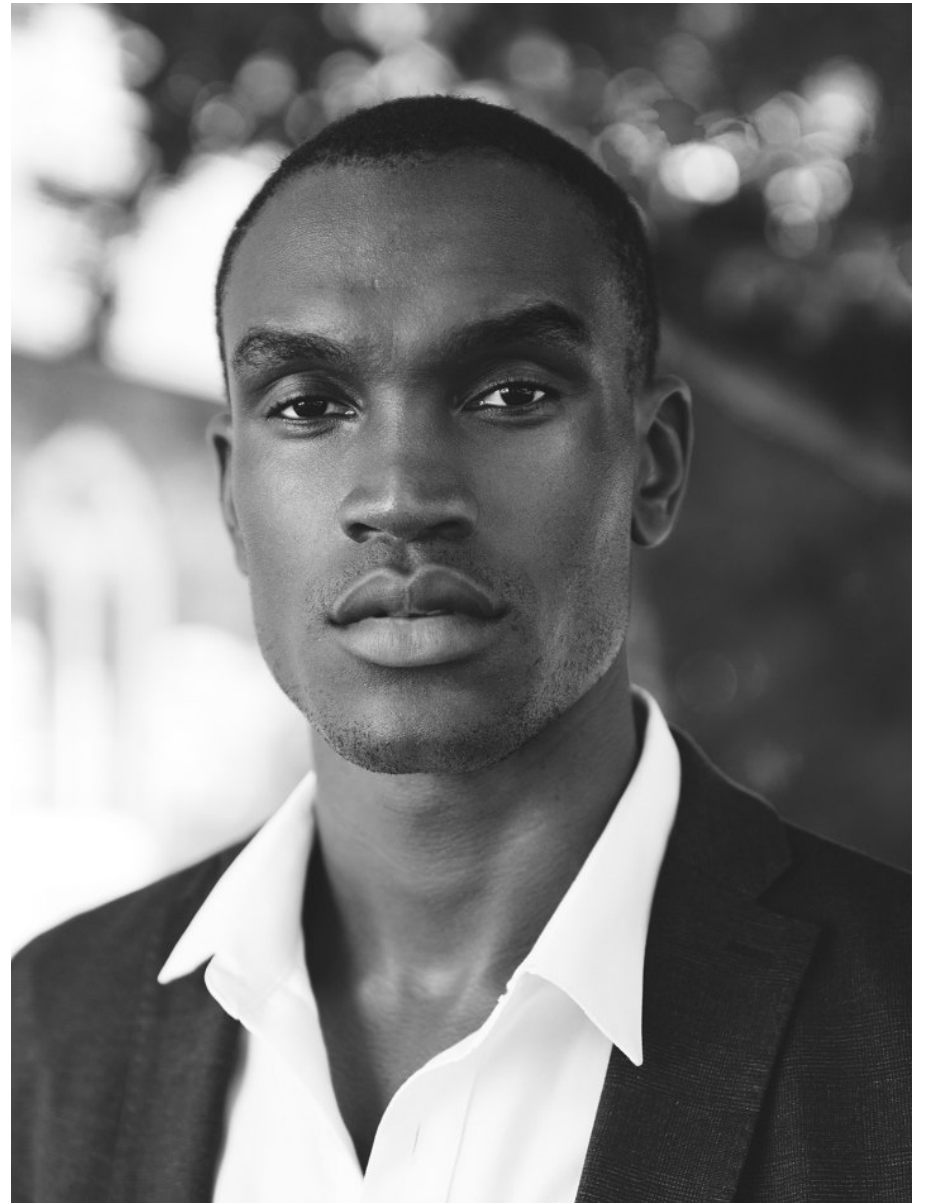

# BOSS MODELS

CAPE TOWN

ONYEKACHI

Height: 190cm Chest: 99cm Waist: 80cm Suit: 40 L Shoe: 12 UK Hair: Black Eyes: Black

# BOSS MODELS

CAPE TOWN