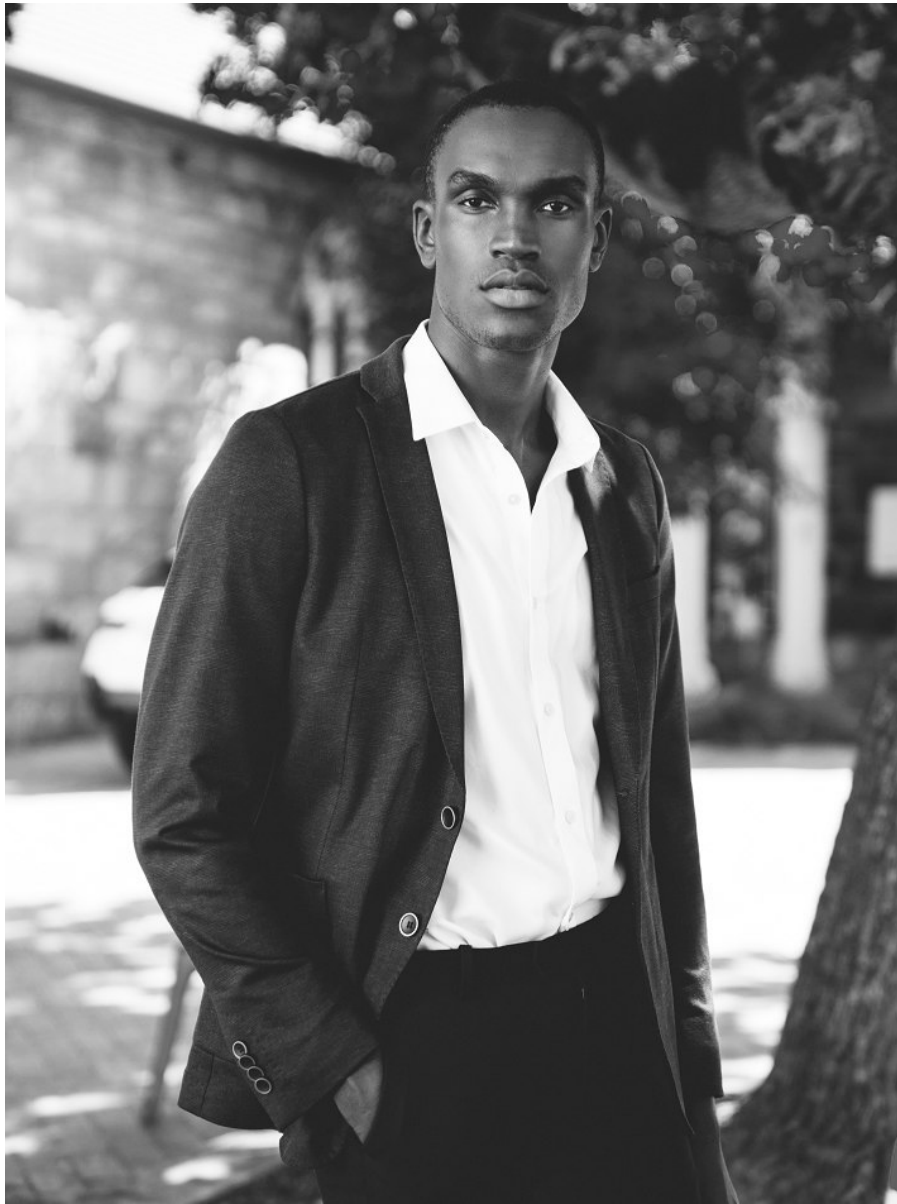

# BOSS MODELS

CAPE TOWN

ONYEKACHI

Height: 190cm Chest: 99cm Waist: 80cm Suit: 40 L Shoe: 12 UK Hair: Black Eyes: Black