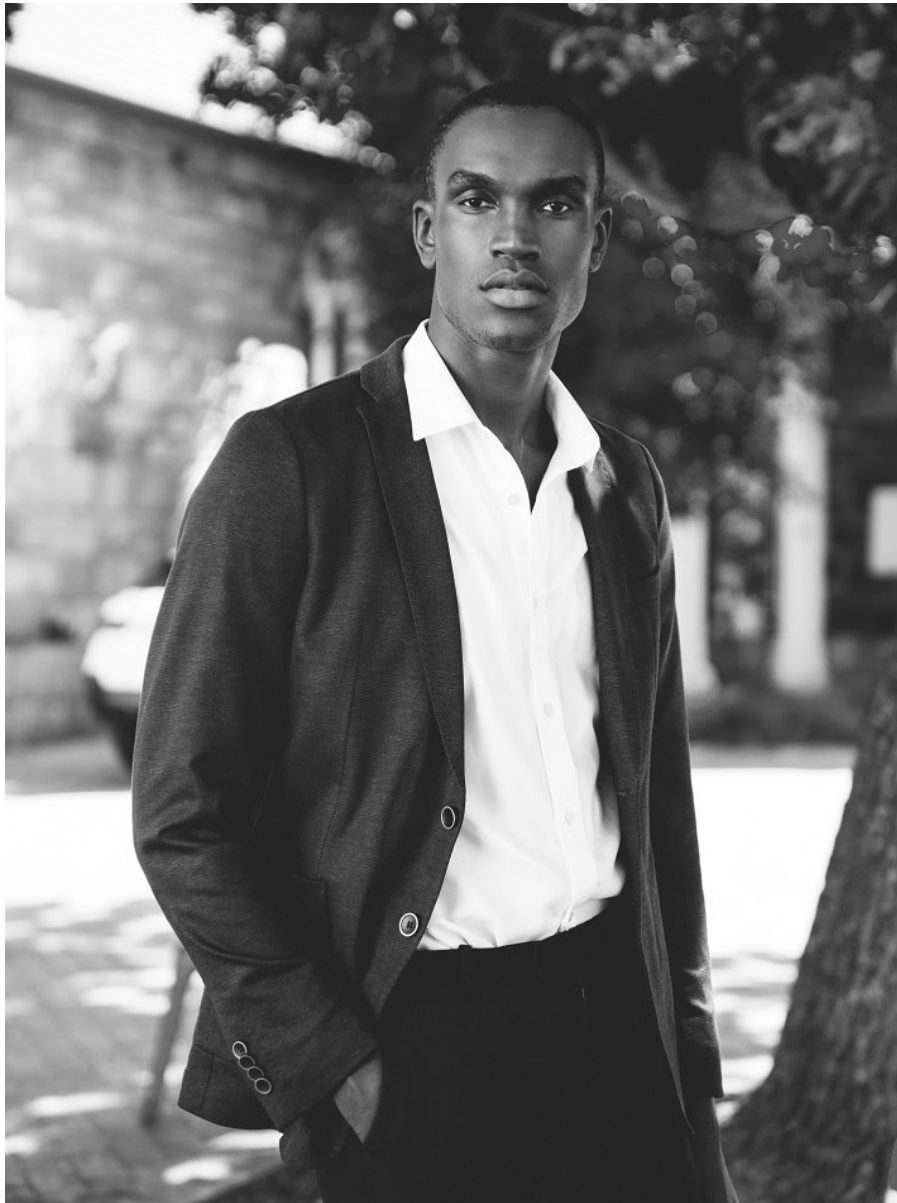

BOSS MODELS

CAPE TOWN

ONYEKACHI

Height: 190cm Chest: 99cm Waist: 80cm Suit: 40 L Shoe: 12 UK Hair: Black Eyes: Black