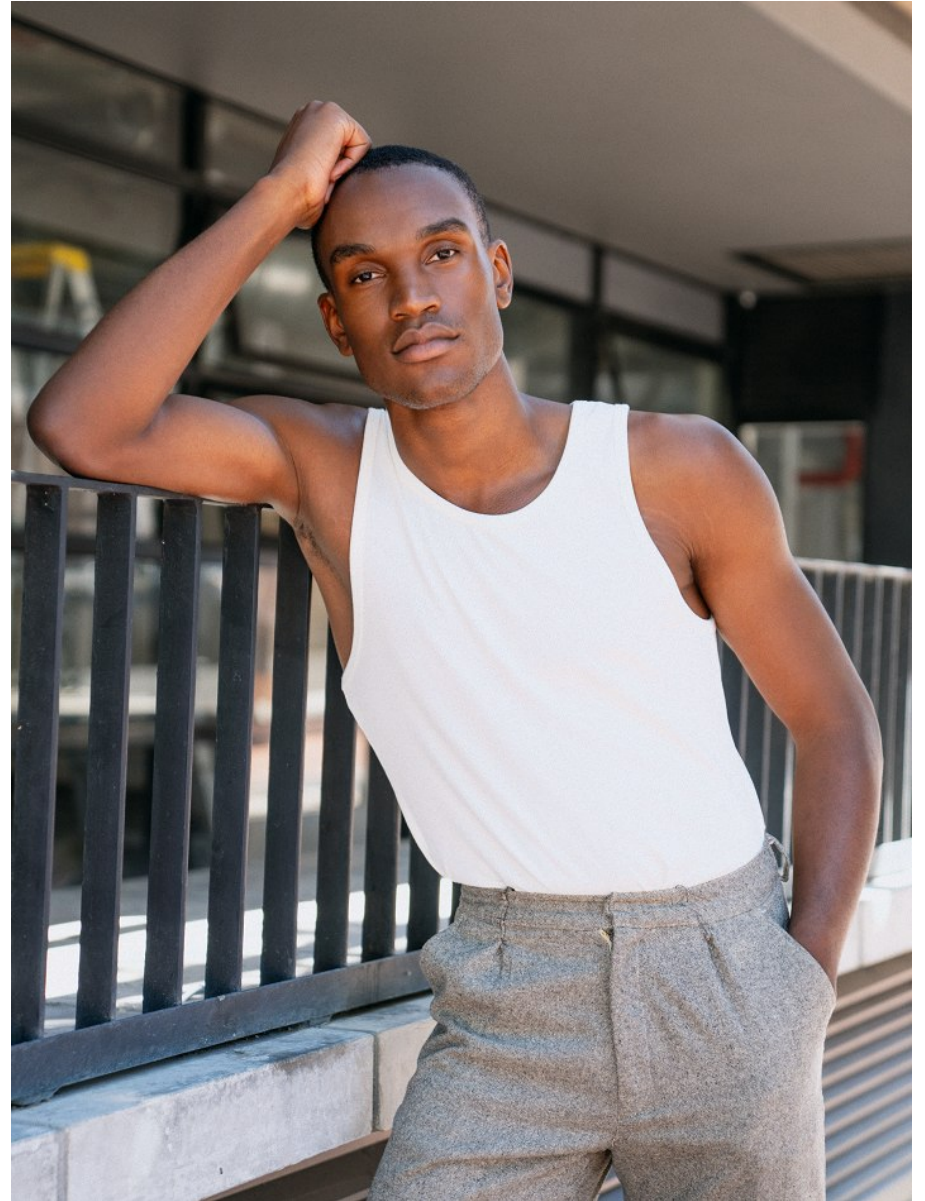

BOSS MODELS

CAPE TOWN

ONYEKACHI

Height: 190cm Chest: 99cm Waist: 80cm Suit: 40 L Shoe: 12 UK Hair: Black Eyes: Black