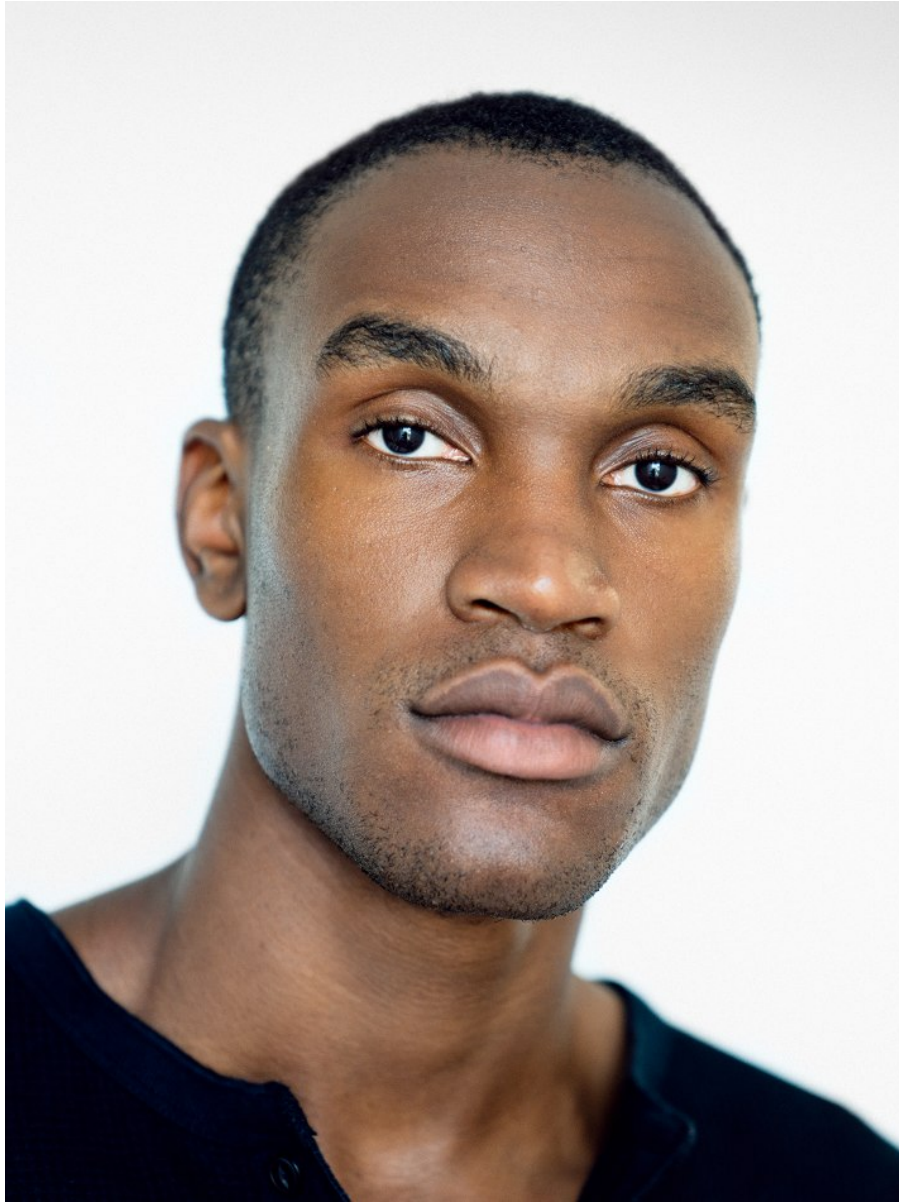

ONYEKACHI

BOSS MODELS

CAPE TOWN

ONYEKACHI

Height: 190cm Chest: 99cm Waist: 80cm Suit: 40 L Shoe: 12 UK Hair: Black Eyes: Black