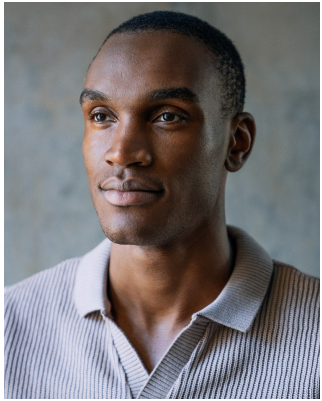

BOSS MODELS

CAPE TOWN

ONYEKACHI

Height: 190cm Chest: 99cm Waist: 80cm Suit: 40 L Shoe: 12 UK Hair: Black Eyes: Black

BOSS MODELS

CAPE TOWN

ONYEKACHI

Height: 190cm Chest: 99cm Waist: 80cm Suit: 40 L Shoe: 12 UK Hair: Black Eyes: Black

BOSS MODELS

CAPE TOWN

ONYEKACHI

Height: 190cm Chest: 99cm Waist: 80cm Suit: 40 L Shoe: 12 UK Hair: Black Eyes: Black