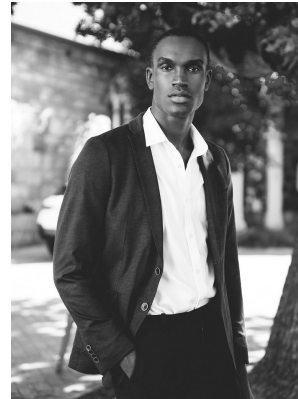

BOSS MODELS

CAPE TOWN

ONYEKACHI

Height: 190cm Chest: 99cm Waist: 80cm Suit: 40 L Shoe: 12 UK Hair: Black Eyes: Black