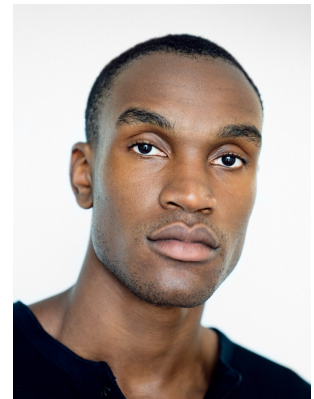

BOSS MODELS

CAPE TOWN

ONYEKACHI

Height: 190cm Chest: 99cm Waist: 80cm Suit: 40 L Shoe: 12 UK Hair: Black Eyes: Black