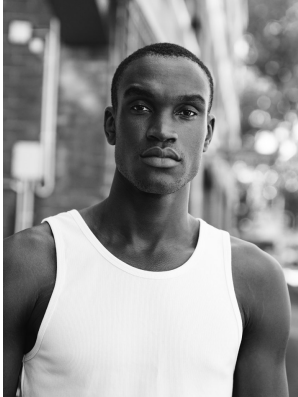

BOSS MODELS

CAPE TOWN

ONYEKACHI

Height: 190cm Chest: 99cm Waist: 80cm Suit: 40 L Shoe: 12 UK Hair: Black Eyes: Black

BOSS MODELS

CAPE TOWN

ONYEKACHI

Height: 190cm Chest: 99cm Waist: 80cm Suit: 40 L Shoe: 12 UK Hair: Black Eyes: Black

BOSS MODELS

CAPE TOWN

ONYEKACHI

Height: 190cm Chest: 99cm Waist: 80cm Suit: 40 L Shoe: 12 UK Hair: Black Eyes: Black