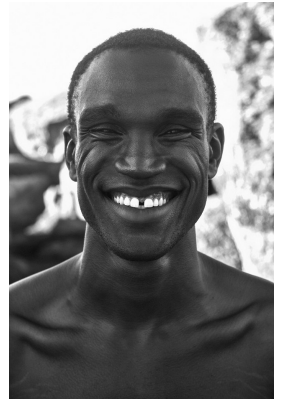

BOSS MODELS

CAPE TOWN

ONYEKACHI

Height: 190cm Chest: 99cm Waist: 80cm Suit: 40 L Shoe: 12 UK Hair: Black Eyes: Black

BOSS MODELS

CAPE TOWN

ONYEKACHI

Height: 190cm Chest: 99cm Waist: 80cm Suit: 40 L Shoe: 12 UK Hair: Black Eyes: Black

BOSS MODELS

CAPE TOWN

ONYEKACHI

Height: 190cm Chest: 99cm Waist: 80cm Suit: 40 L Shoe: 12 UK Hair: Black Eyes: Black