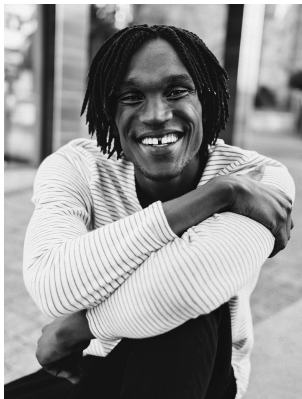

# BOSS MODELS

CAPE TOWN

## ONYEKACHI IGBOZUWIKE

Height: 190cm Chest: 96cm Waist: 81cm Suit: 38 L Shoe: 12 UK Hair: Black Eyes: Black