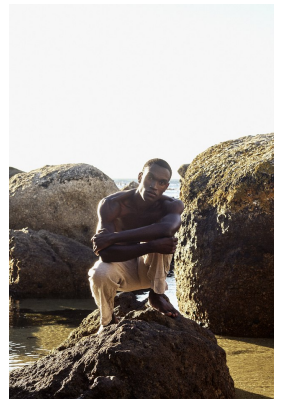

BOSS MODELS

CAPE TOWN

ONYEKACHI

Height: 190cm Chest: 99cm Waist: 80cm Suit: 40 L Shoe: 12 UK Hair: Black Eyes: Black

BOSS MODELS

CAPE TOWN

ONYEKACHI

Height: 190cm Chest: 99cm Waist: 80cm Suit: 40 L Shoe: 12 UK Hair: Black Eyes: Black

BOSS MODELS

CAPE TOWN

ONYEKACHI

Height: 190cm Chest: 99cm Waist: 80cm Suit: 40 L Shoe: 12 UK Hair: Black Eyes: Black