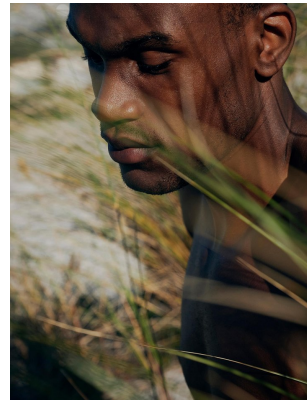

BOSS MODELS

CAPE TOWN

ONYEKACHI

Height: 190cm Chest: 99cm Waist: 80cm Suit: 40 L Shoe: 12 UK Hair: Black Eyes: Black

BOSS MODELS

CAPE TOWN

ONYEKACHI

Height: 190cm Chest: 99cm Waist: 80cm Suit: 40 L Shoe: 12 UK Hair: Black Eyes: Black

BOSS MODELS

CAPE TOWN

ONYEKACHI

Height: 190cm Chest: 99cm Waist: 80cm Suit: 40 L Shoe: 12 UK Hair: Black Eyes: Black