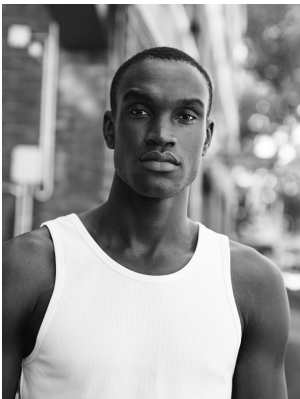

BOSS MODELS

CAPE TOWN

ONYEKACHI

Height: 190cm Chest: 99cm Waist: 80cm Suit: 40 L Shoe: 12 UK Hair: Black Eyes: Black