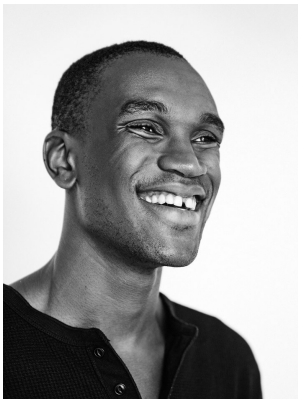

BOSS MODELS

CAPE TOWN

ONYEKACHI

Height: 190cm Chest: 99cm Waist: 80cm Suit: 40 L Shoe: 12 UK Hair: Black Eyes: Black