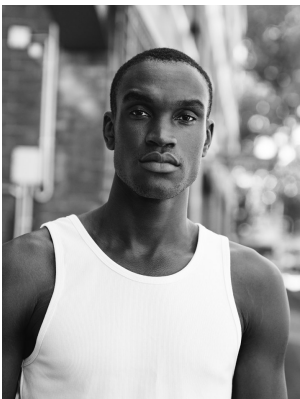

BOSS MODELS

CAPE TOWN

ONYEKACHI

Height: 190cm Chest: 99cm Waist: 80cm Suit: 40 L Shoe: 12 UK Hair: Black Eyes: Black