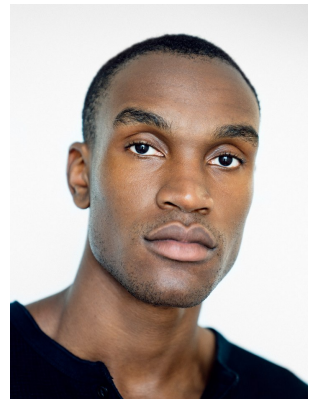

BOSS MODELS

CAPE TOWN

ONYEKACHI

Height: 190cm Chest: 99cm Waist: 80cm Suit: 40 L Shoe: 12 UK Hair: Black Eyes: Black