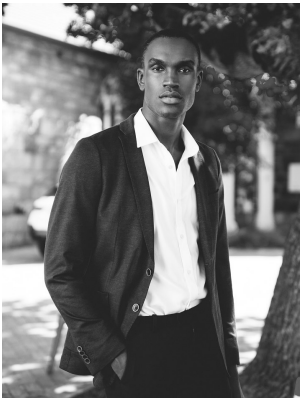

BOSS MODELS

CAPE TOWN

ONYEKACHI

Height: 190cm Chest: 99cm Waist: 80cm Suit: 40 L Shoe: 12 UK Hair: Black Eyes: Black

BOSS MODELS

CAPE TOWN

ONYEKACHI

Height: 190cm Chest: 99cm Waist: 80cm Suit: 40 L Shoe: 12 UK Hair: Black Eyes: Black

BOSS MODELS

CAPE TOWN

ONYEKACHI

Height: 190cm Chest: 99cm Waist: 80cm Suit: 40 L Shoe: 12 UK Hair: Black Eyes: Black