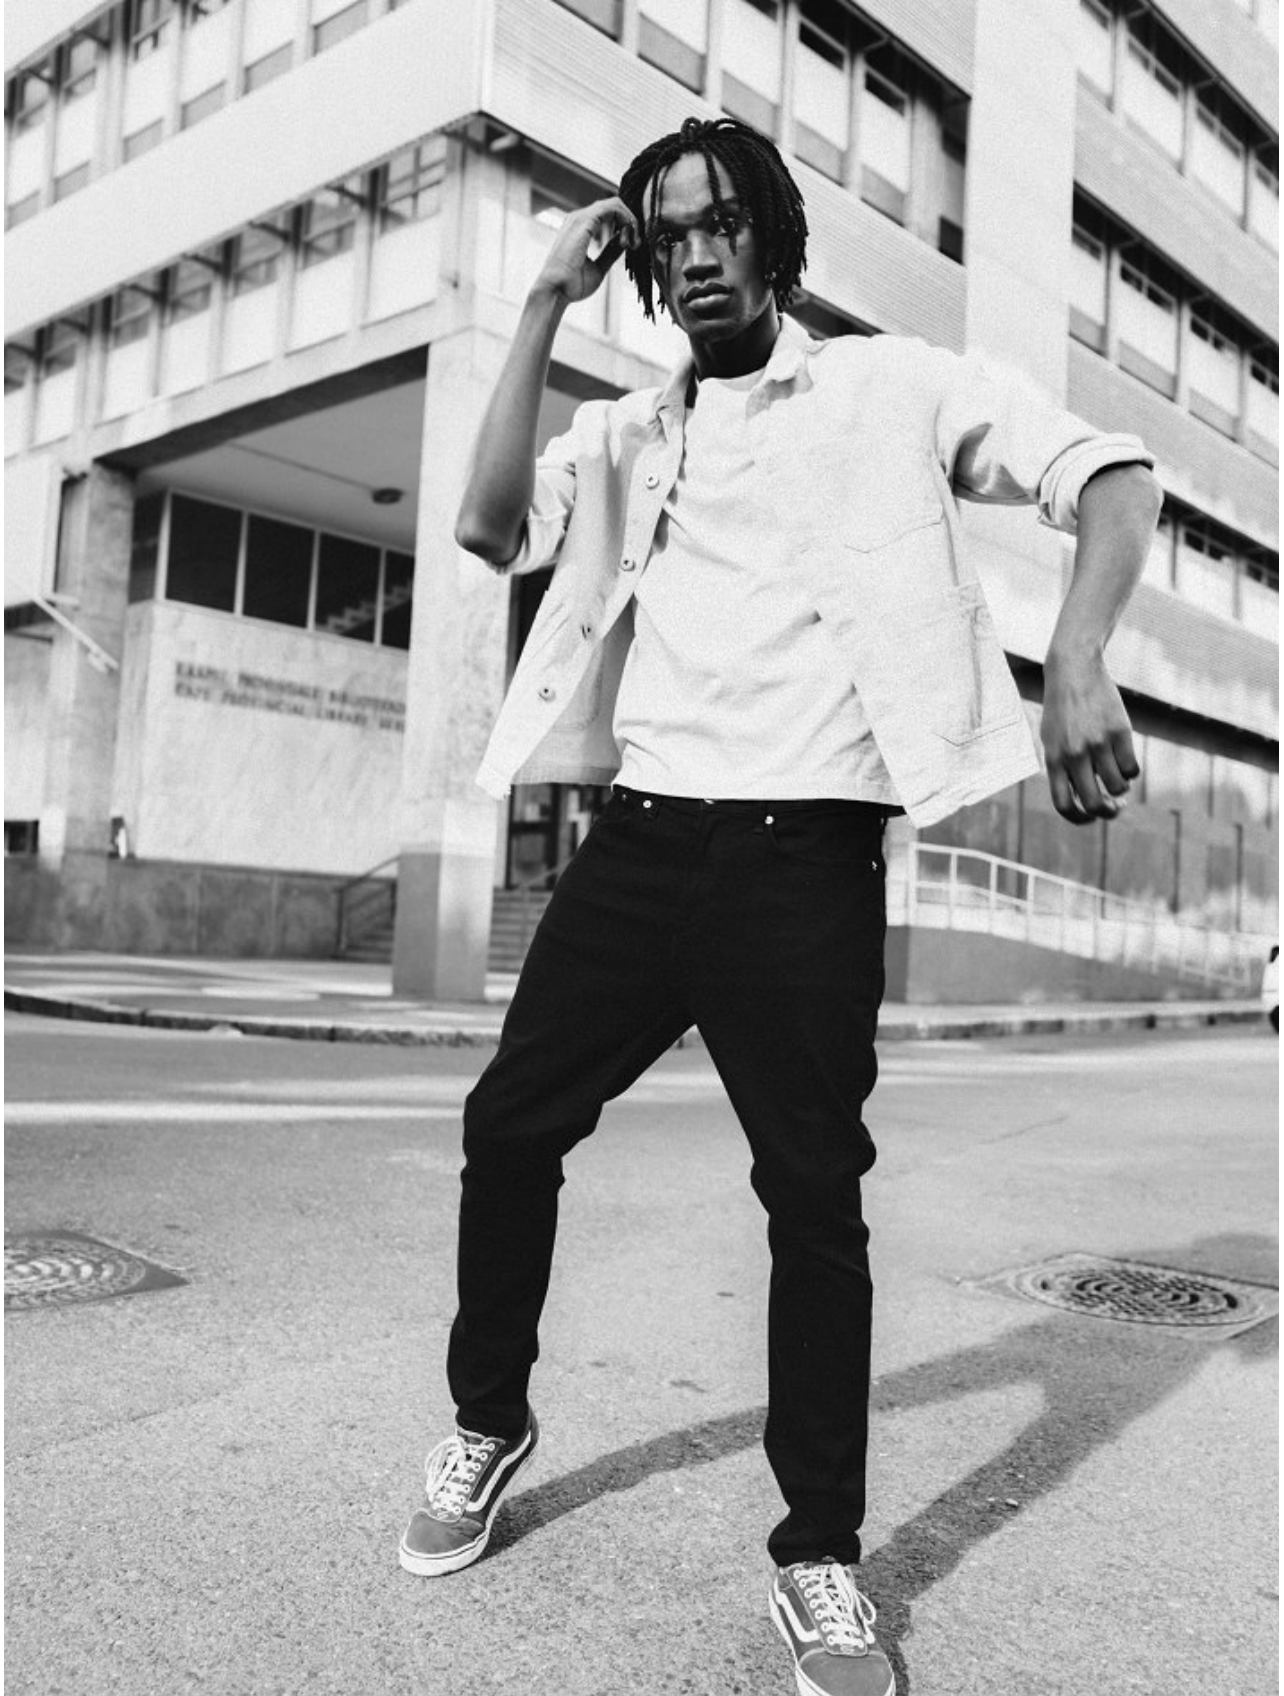

BOSS MODELS

CAPE TOWN

ONYEKACHI IGBOZUWIKE

Height: 190cm Chest: 96cm Waist: 81cm Suit: 38 L Shoe: 12 UK Hair: Black Eyes: Black

BOSS MODELS

CAPE TOWN

ONYEKACHI IGBOZUWIKE

Height: 190cm Chest: 96cm Waist: 81cm Suit: 38 L Shoe: 12 UK Hair: Black Eyes: Black