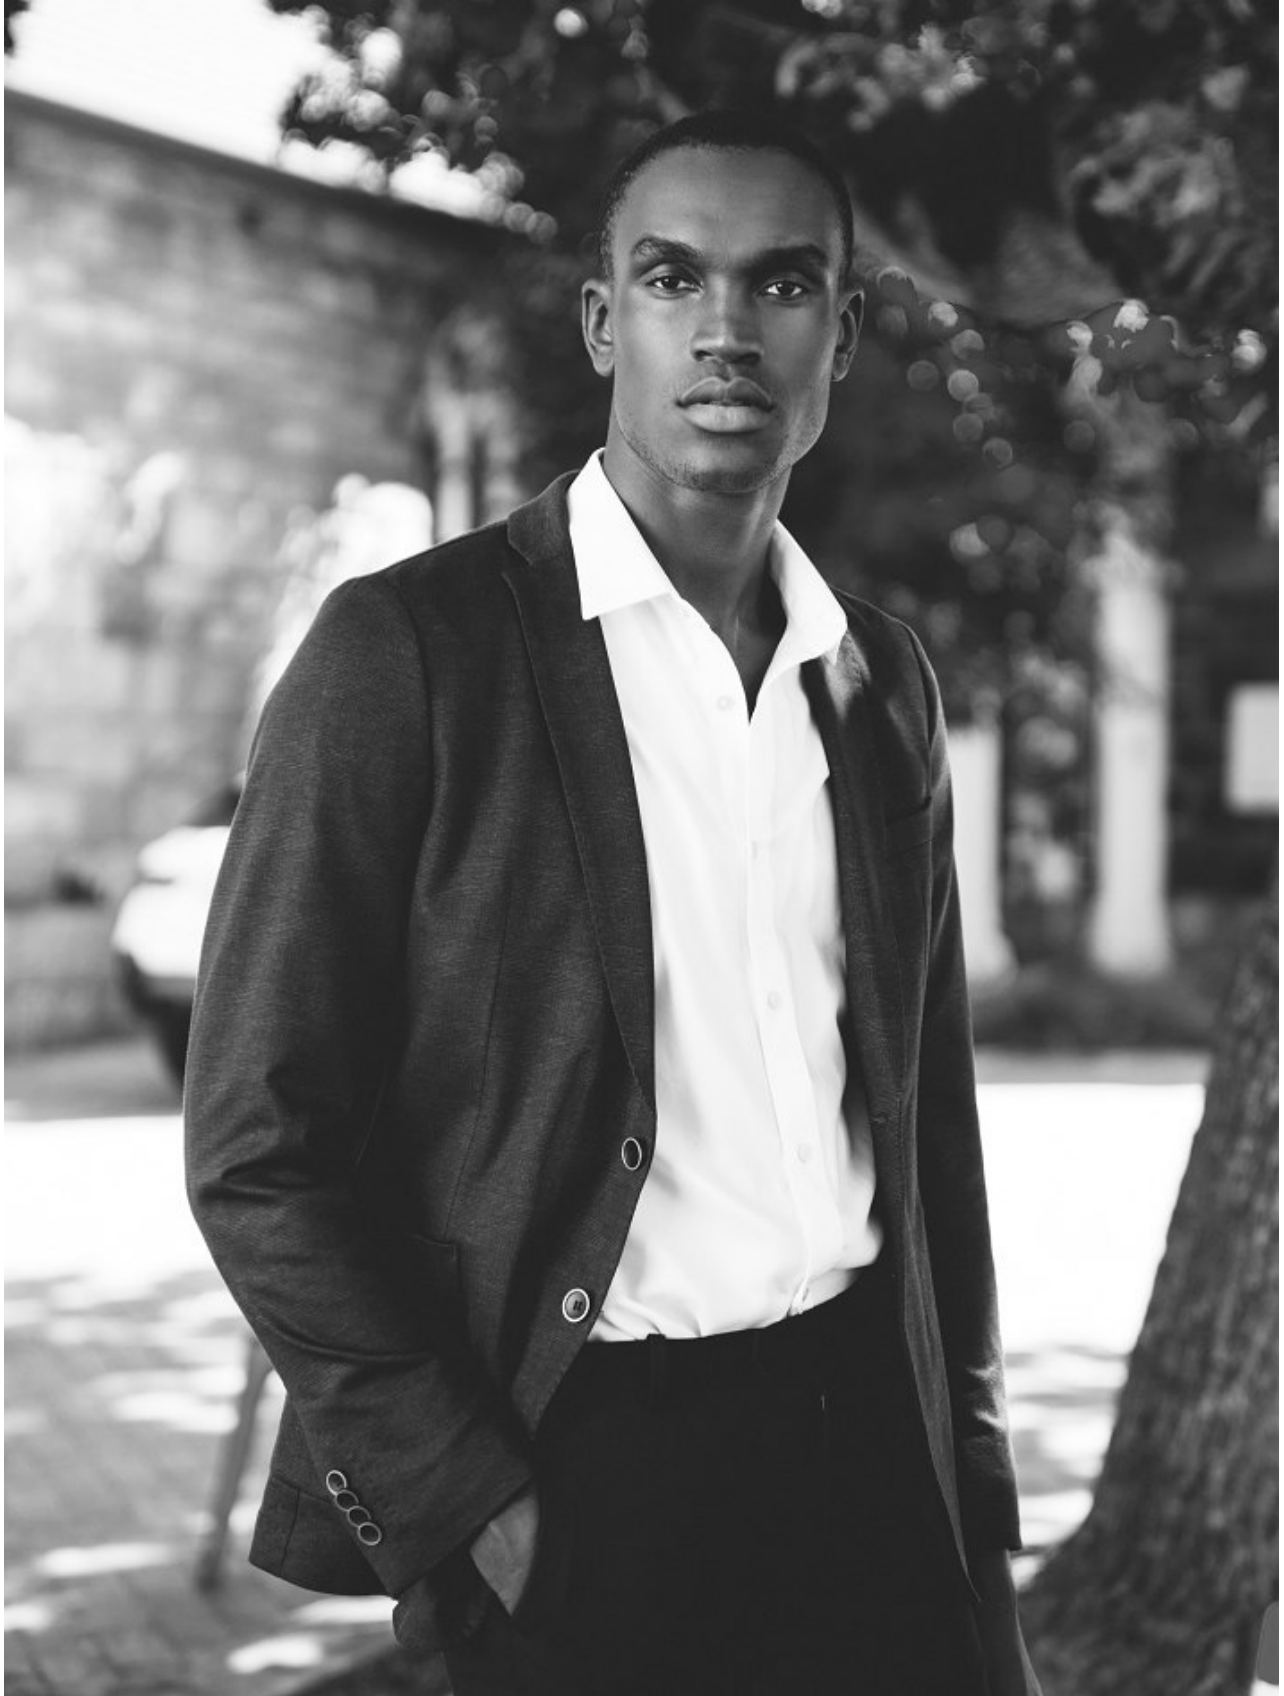

BOSS MODELS

CAPE TOWN

ONYEKACHI

Height: 190cm Chest: 99cm Waist: 80cm Suit: 40 L Shoe: 12 UK Hair: Black Eyes: Black