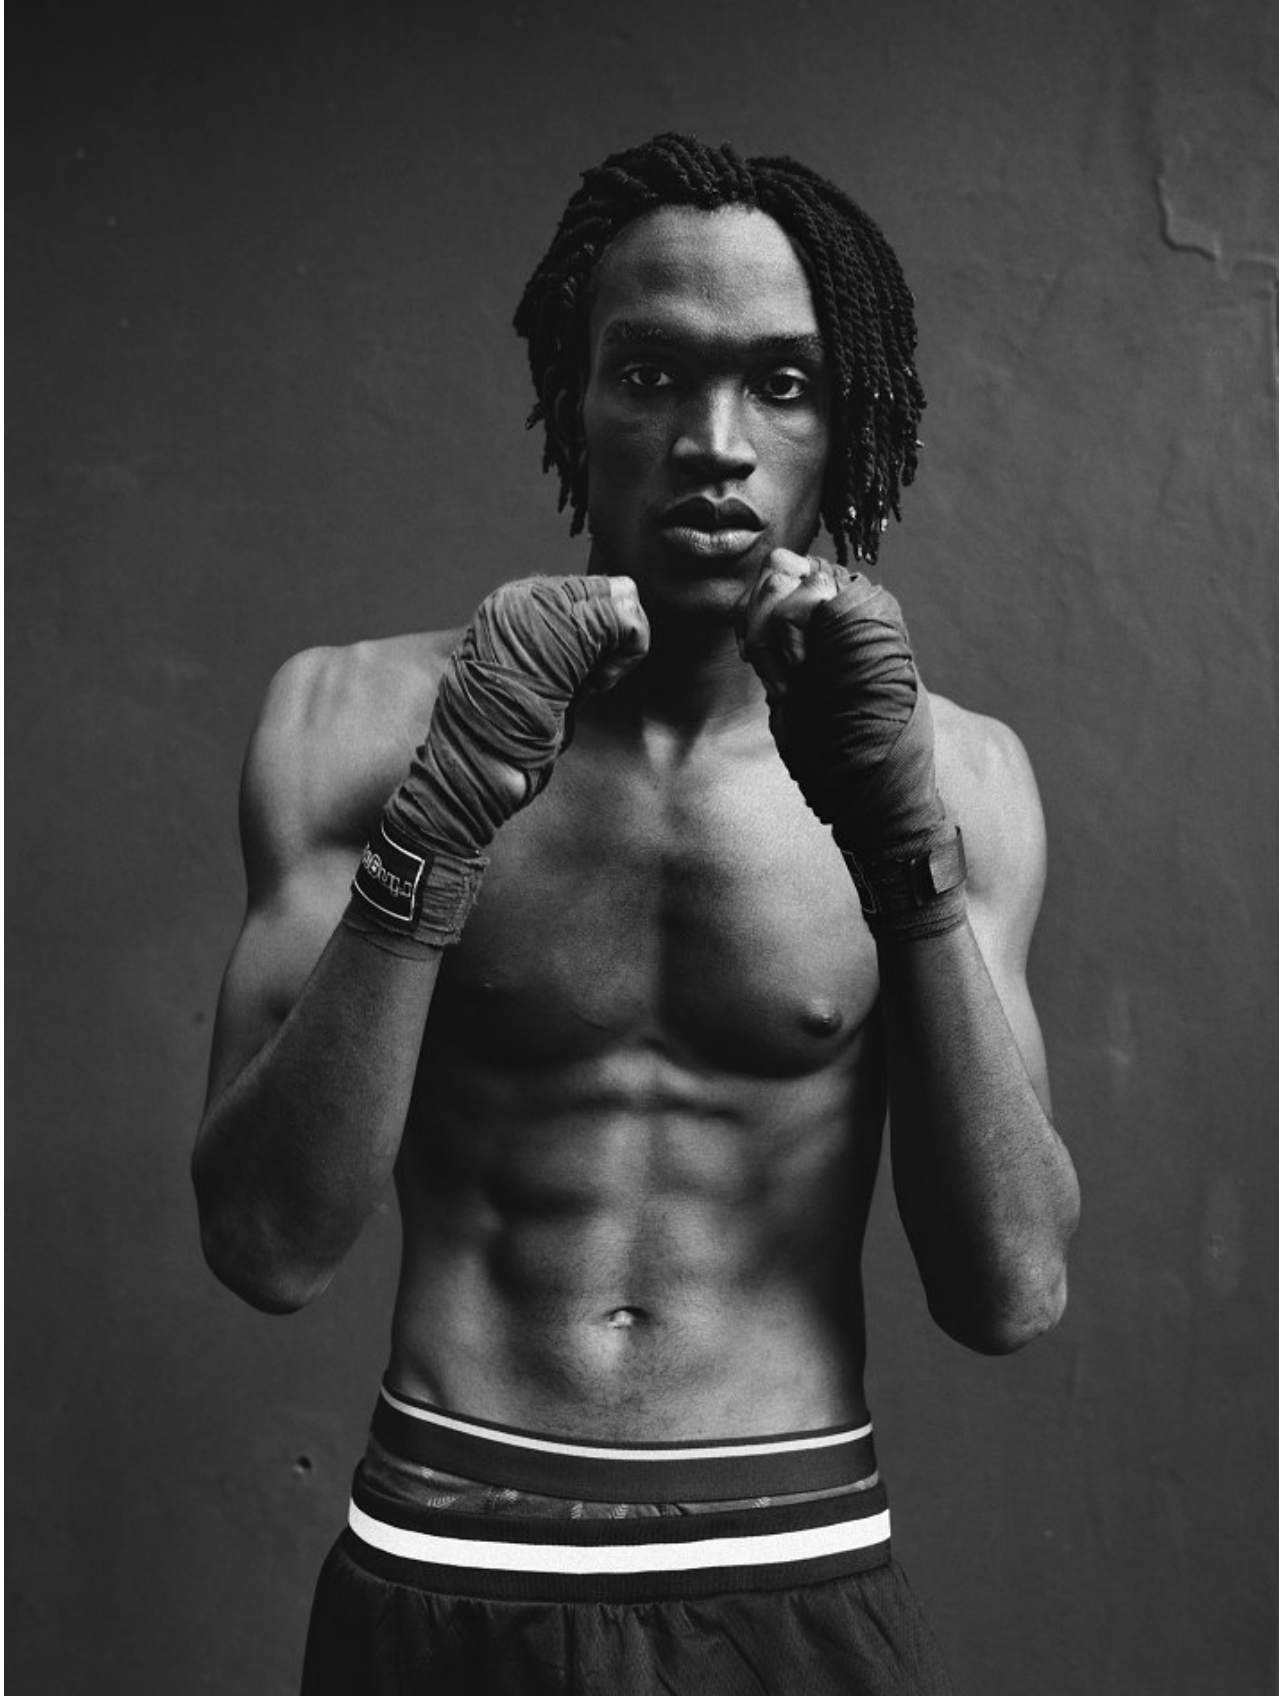

BOSS MODELS

CAPE TOWN

ONYEKACHI IGBOZUWIKE

Height: 190cm Chest: 96cm Waist: 81cm Suit: 38 L Shoe: 12 UK Hair: Black Eyes: Black

BOSS MODELS

CAPE TOWN

ONYEKACHI IGBOZUWIKE

Height: 190cm Chest: 96cm Waist: 81cm Suit: 38 L Shoe: 12 UK Hair: Black Eyes: Black

BOSS MODELS

CAPE TOWN

ONYEKACHI IGBOZUWIKÉ

Height: 190cm Chest: 96cm Waist: 81cm Suit: 38 L Shoe: 12 UK Hair: Black Eyes: Black

BOSS MODELS

CAPE TOWN

ONYEKACHI IGBOZUWIKE

Height: 190cm Chest: 96cm Waist: 81cm Suit: 38 L Shoe: 12 UK Hair: Black Eyes: Black