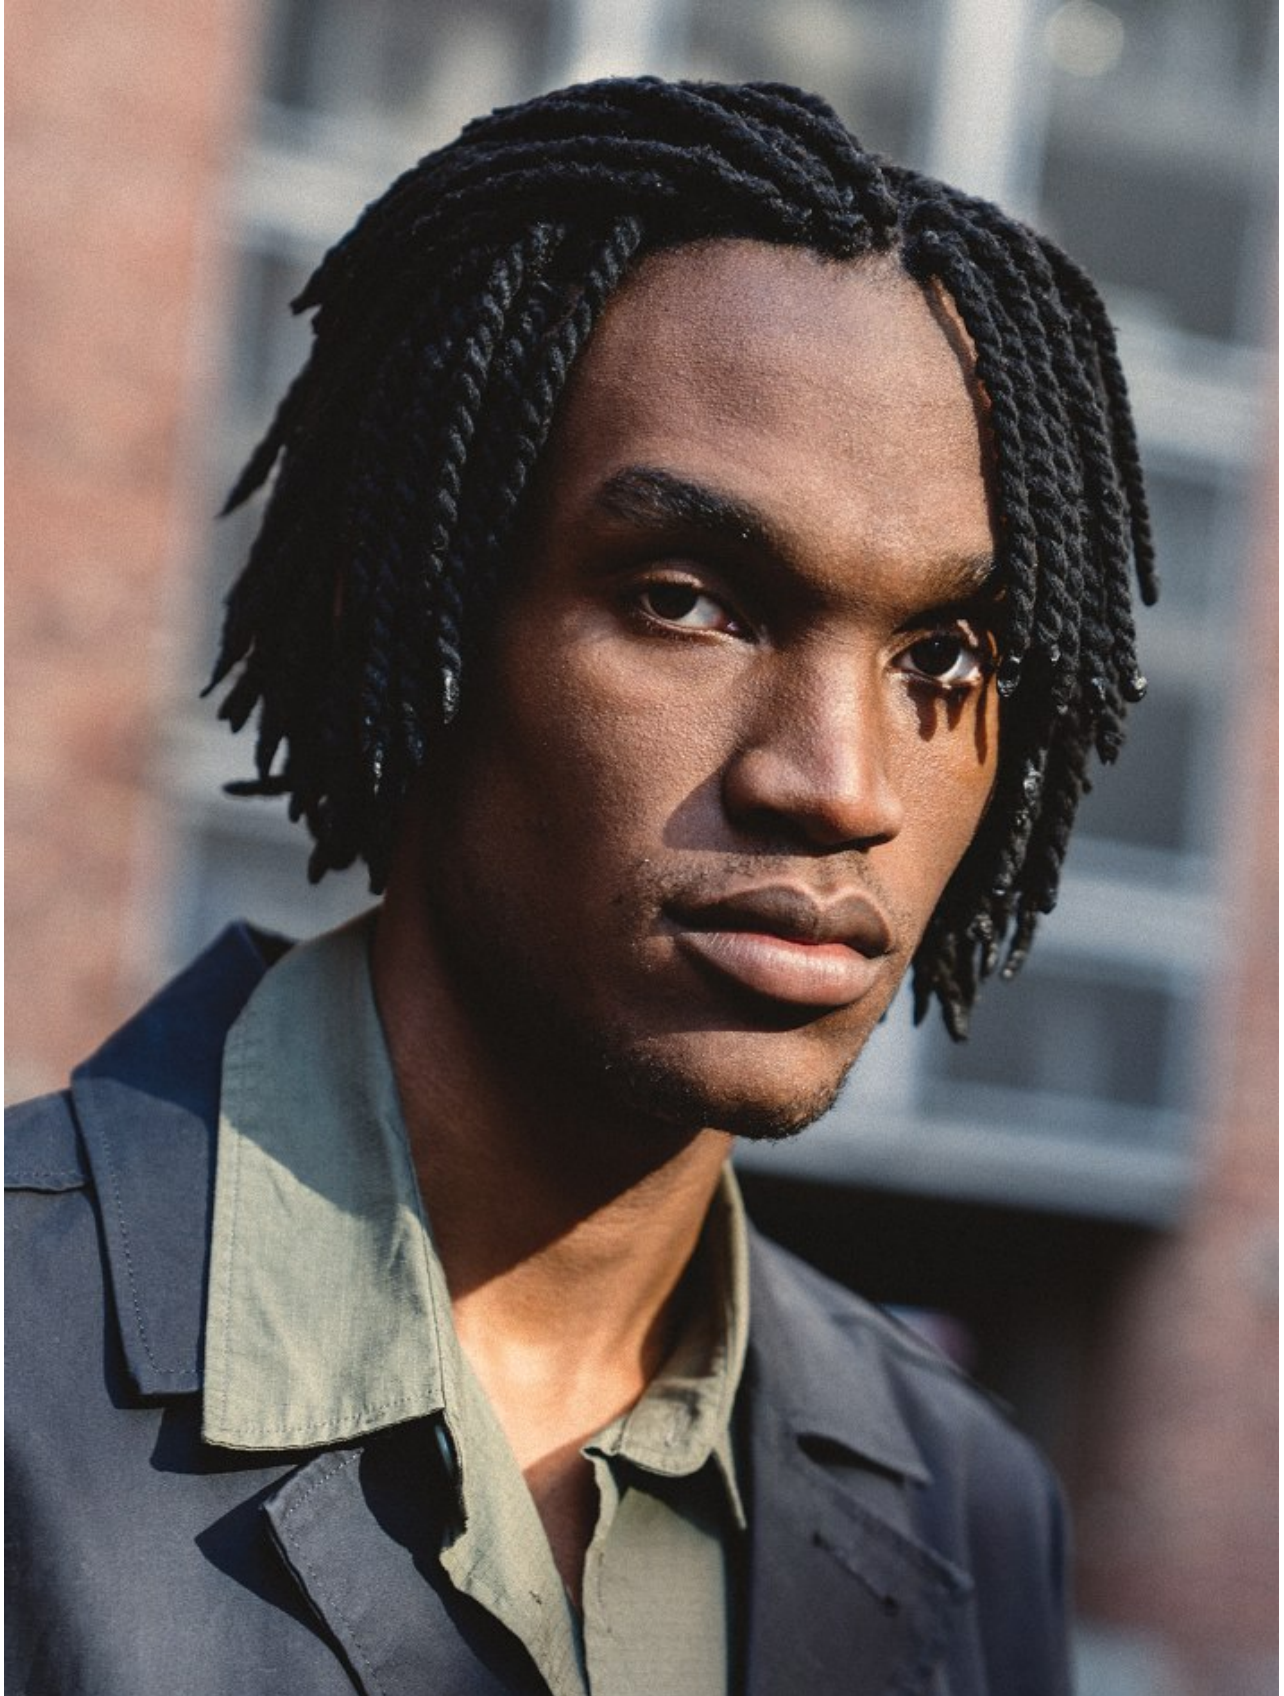

BOSS MODELS

CAPE TOWN

ONYEKACHI IGBOZUWIKE

Height: 190cm Chest: 96cm Waist: 81cm Suit: 38 L Shoe: 12 UK Hair: Black Eyes: Black

BOSS MODELS

CAPE TOWN

ONYEKACHI IGBOZUWIKE

Height: 190cm Chest: 96cm Waist: 81cm Suit: 38 L Shoe: 12 UK Hair: Black Eyes: Black

BOSS MODELS

CAPE TOWN

ONYEKACHI IGBOZUWIKÉ

Height: 190cm Chest: 96cm Waist: 81cm Suit: 38 L Shoe: 12 UK Hair: Black Eyes: Black

BOSS MODELS

CAPE TOWN

ONYEKACHI IGBOZUWIKE

Height: 190cm Chest: 96cm Waist: 81cm Suit: 38 L Shoe: 12 UK Hair: Black Eyes: Black