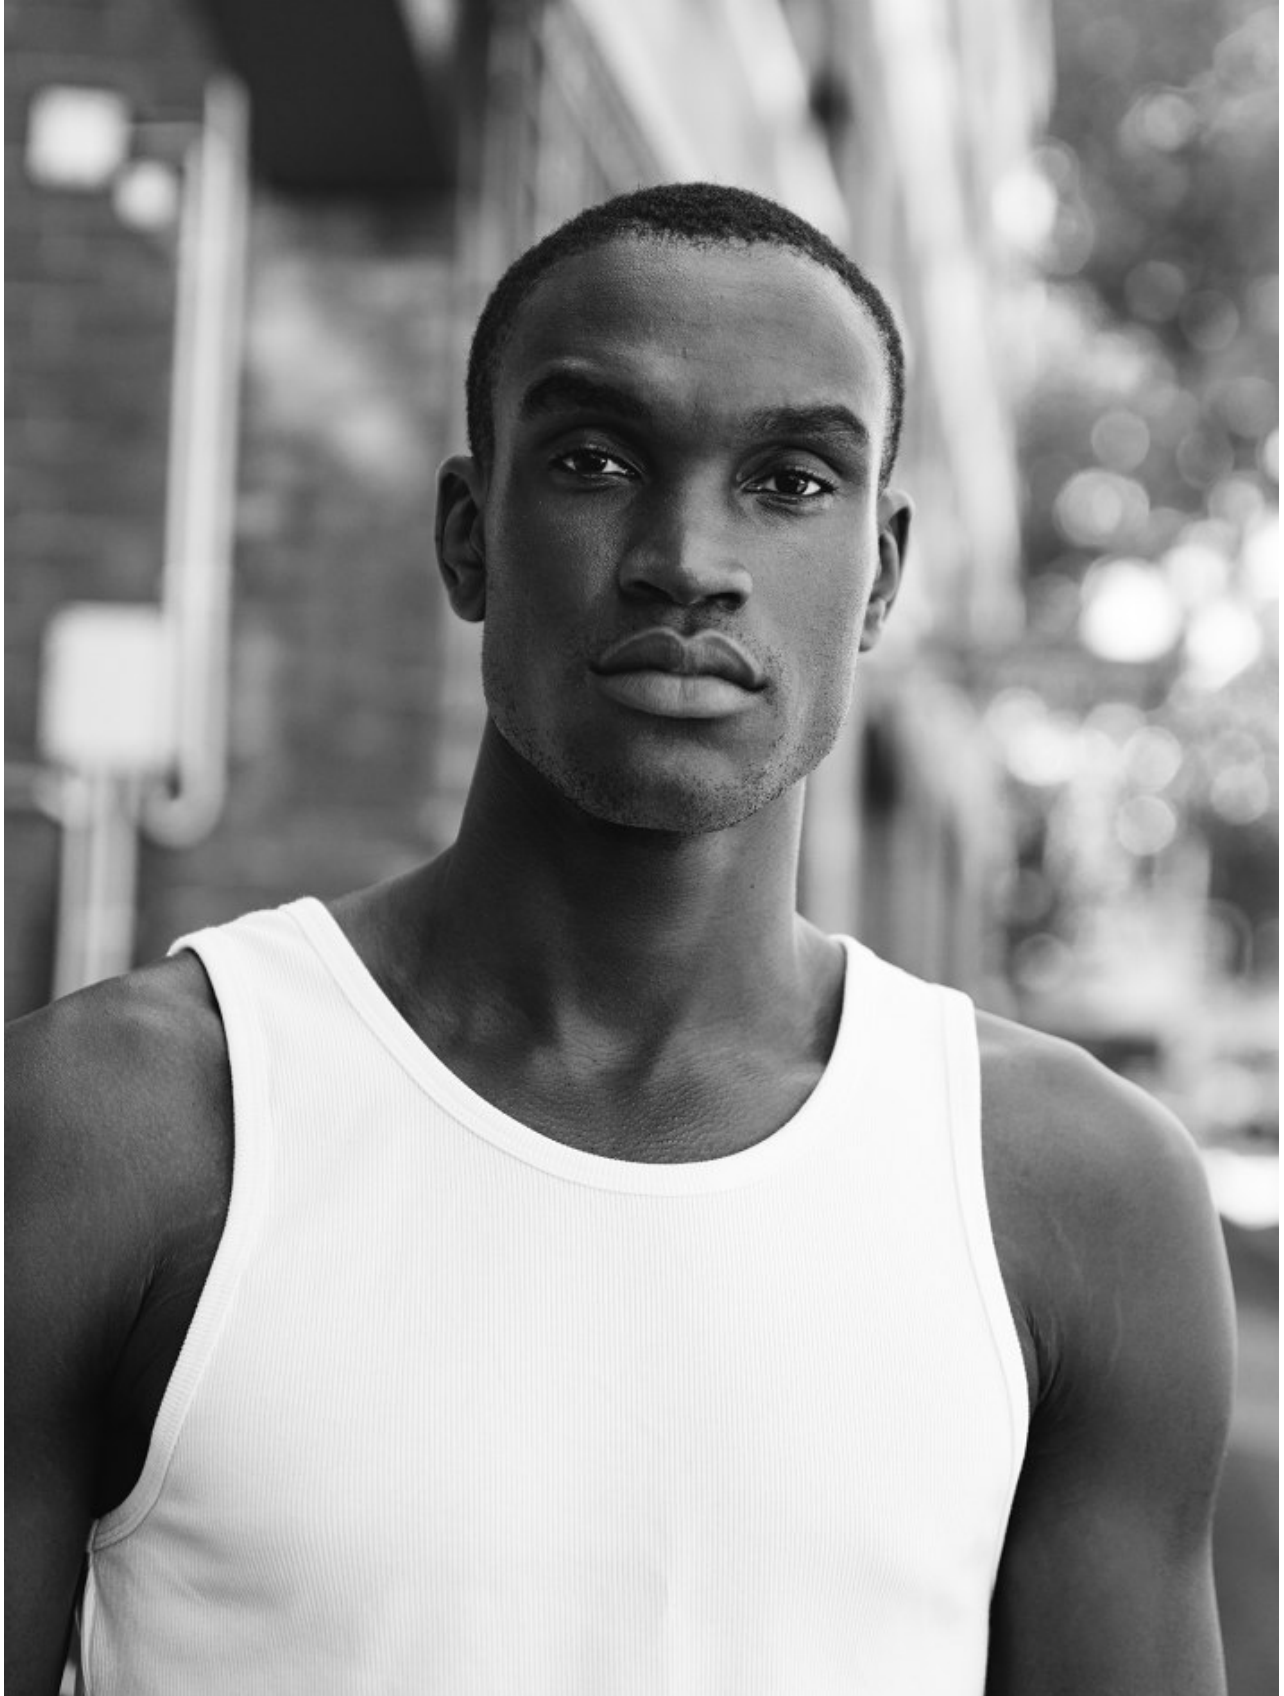

ONYEKACHI

BOSS MODELS

CAPE TOWN

ONYEKACHI

Height: 190cm Chest: 99cm Waist: 80cm Suit: 40 L Shoe: 12 UK Hair: Black Eyes: Black