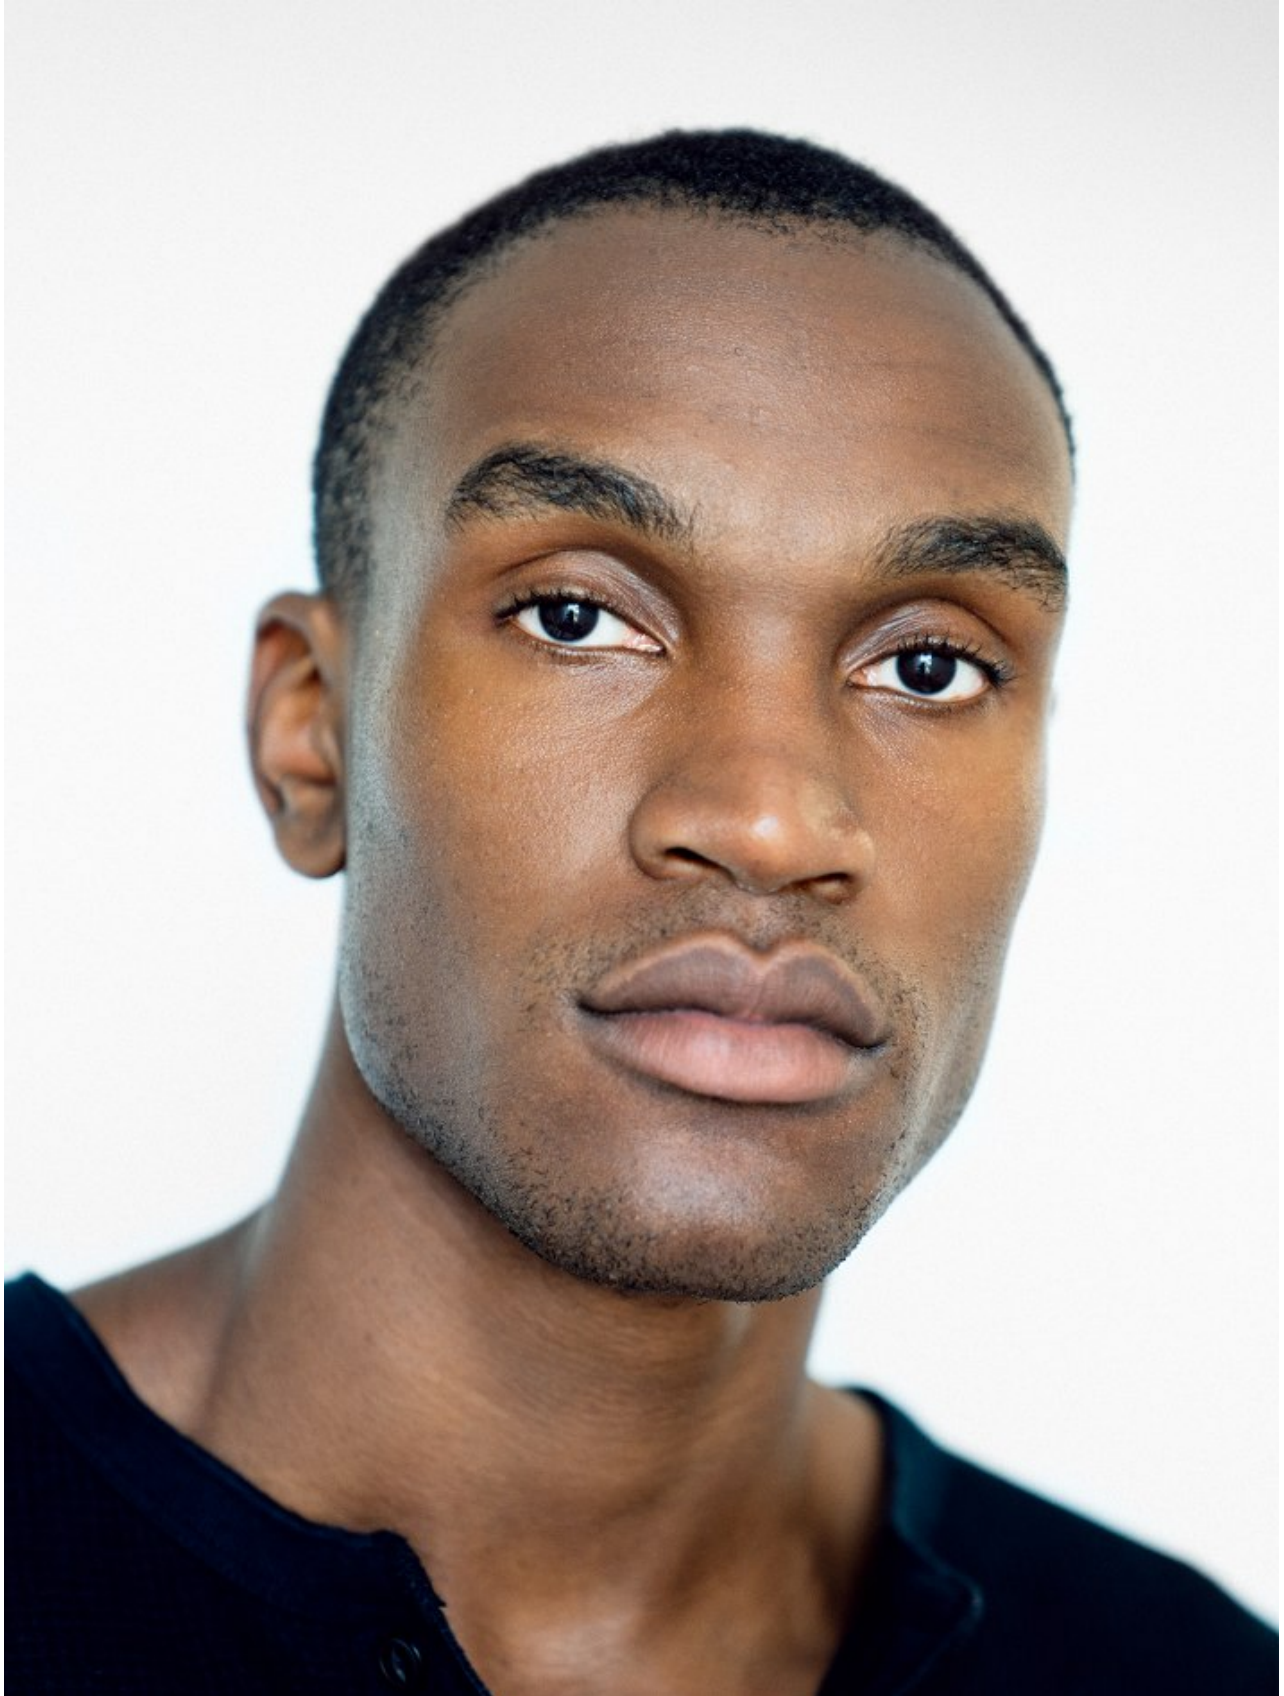

BOSS MODELS

CAPE TOWN

ONYEKACHI

Height: 190cm Chest: 99cm Waist: 80cm Suit: 40 L Shoe: 12 UK Hair: Black Eyes: Black