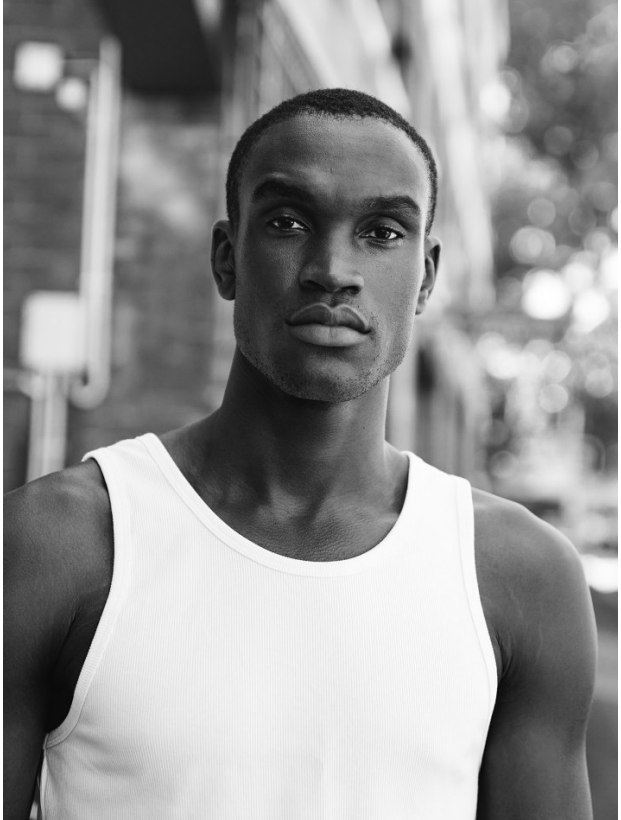

BOSS MODELS

CAPE TOWN

ONYEKACHI

Height: 190cm Chest: 99cm Waist: 80cm Suit: 40 L Shoe: 12 UK Hair: Black Eyes: Black

BOSS MODELS

CAPE TOWN

ONYEKACHI

Height: 190cm Chest: 99cm Waist: 80cm Suit: 40 L Shoe: 12 UK Hair: Black Eyes: Black

BOSS MODELS

CAPE TOWN

ONYEKACHI

Height: 190cm Chest: 99cm Waist: 80cm Suit: 40 L Shoe: 12 UK Hair: Black Eyes: Black