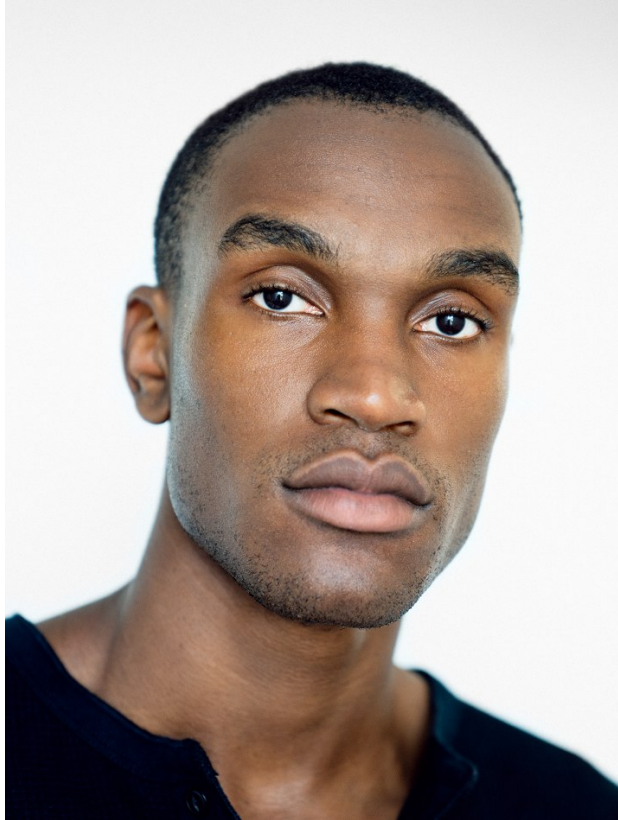

BOSS MODELS

CAPE TOWN

ONYEKACHI

Height: 190cm Chest: 99cm Waist: 80cm Suit: 40 L Shoe: 12 UK Hair: Black Eyes: Black

BOSS MODELS

CAPE TOWN

ONYEKACHI

Height: 190cm Chest: 99cm Waist: 80cm Suit: 40 L Shoe: 12 UK Hair: Black Eyes: Black

BOSS MODELS

CAPE TOWN

ONYEKACHI

Height: 190cm Chest: 99cm Waist: 80cm Suit: 40 L Shoe: 12 UK Hair: Black Eyes: Black