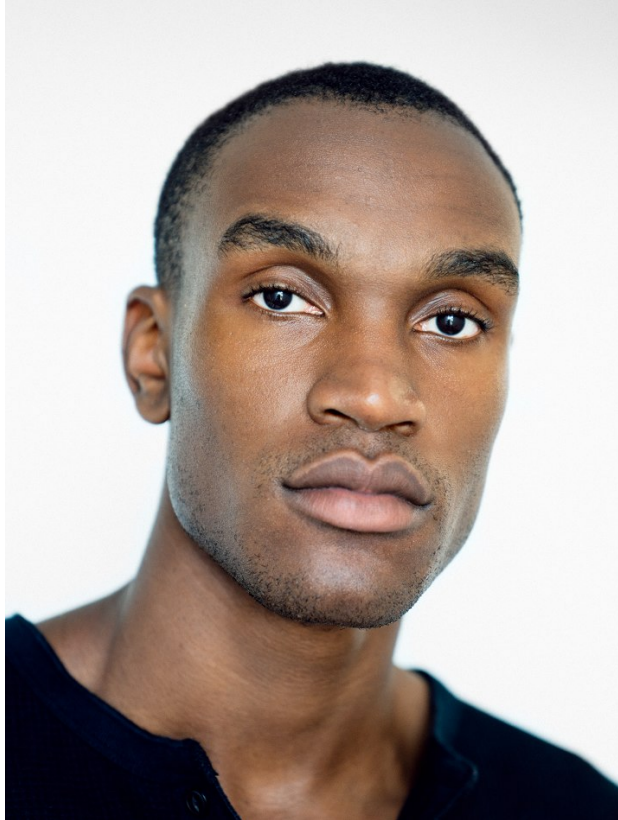

BOSS MODELS

CAPE TOWN

ONYEKACHI

Height: 190cm Chest: 99cm Waist: 80cm Suit: 40 L Shoe: 12 UK Hair: Black Eyes: Black