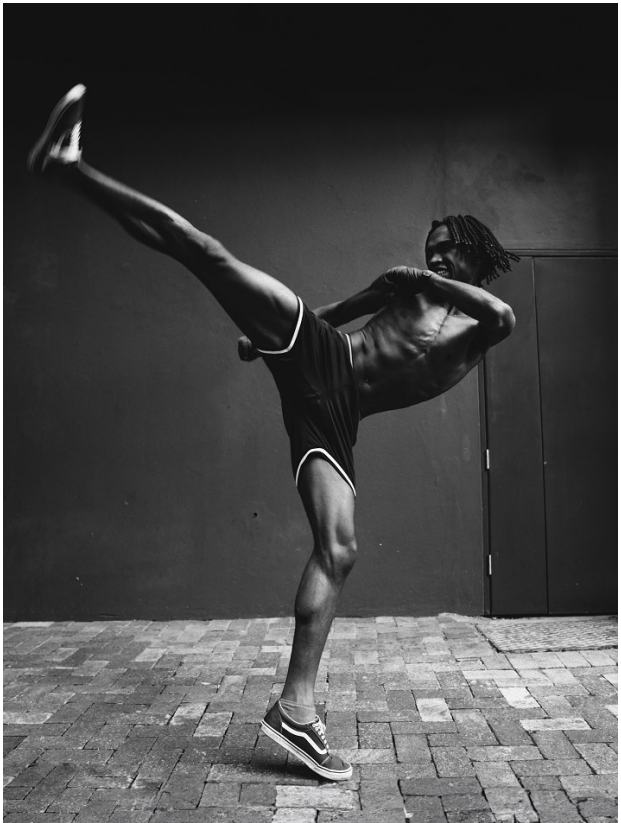

BOSS MODELS

CAPE TOWN

ONYEKACHI

Height: 190cm Chest: 99cm Waist: 80cm Suit: 40 L Shoe: 12 UK Hair: Black Eyes: Black