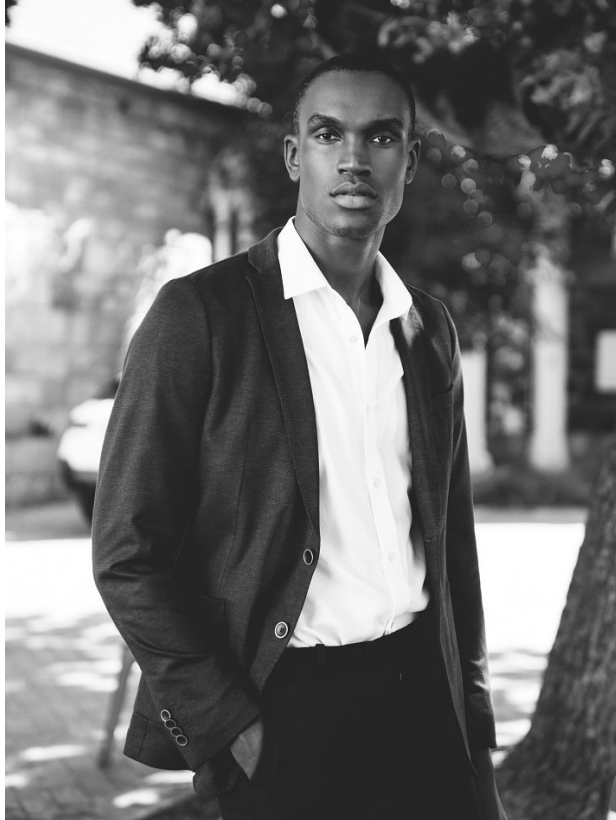

BOSS MODELS

CAPE TOWN

ONYEKACHI

Height: 190cm Chest: 99cm Waist: 80cm Suit: 40 L Shoe: 12 UK Hair: Black Eyes: Black

BOSS MODELS

CAPE TOWN

ONYEKACHI

Height: 190cm Chest: 99cm Waist: 80cm Suit: 40 L Shoe: 12 UK Hair: Black Eyes: Black

BOSS MODELS

CAPE TOWN

ONYEKACHI

Height: 190cm Chest: 99cm Waist: 80cm Suit: 40 L Shoe: 12 UK Hair: Black Eyes: Black