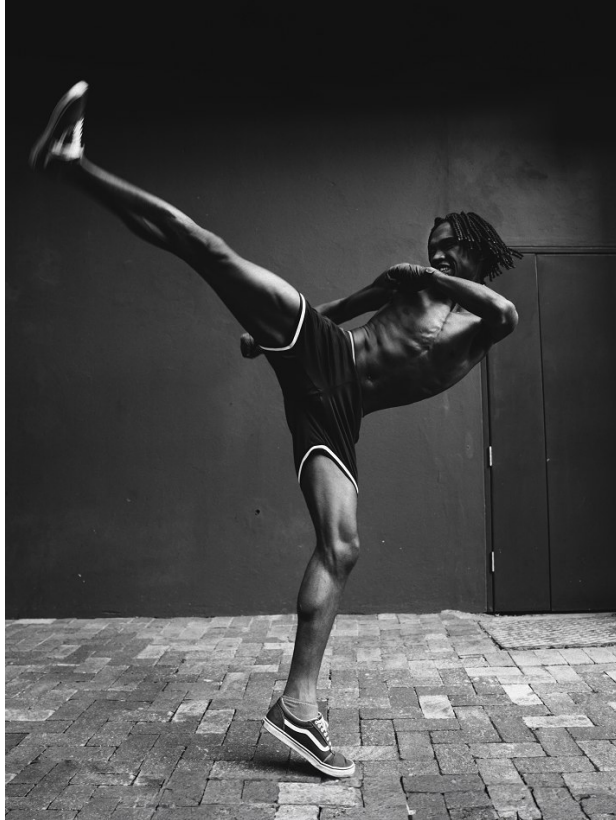

BOSS MODELS

CAPE TOWN

ONYEKACHI IGBOZUWIKI

Height: 190cm Chest: 96cm Waist: 81cm Suit: 38 L Shoe: 12 UK Hair: Black Eyes: Black

BOSS MODELS

CAPE TOWN

ONYEKACHI IGBOZUWIKI

Height: 190cm Chest: 96cm Waist: 81cm Suit: 38 L Shoe: 12 UK Hair: Black Eyes: Black

BOSS MODELS

CAPE TOWN

ONYEKACHI IGBOZUWIKE

Height: 190cm Chest: 96cm Waist: 81cm Suit: 38 L Shoe: 12 UK Hair: Black Eyes: Black