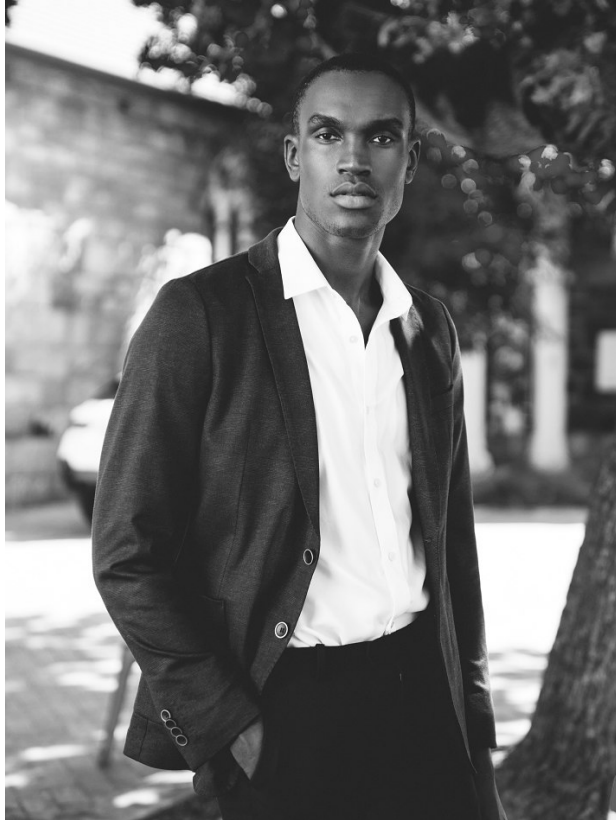

BOSS MODELS

CAPE TOWN

ONYEKACHI

Height: 190cm Chest: 99cm Waist: 80cm Suit: 40 L Shoe: 12 UK Hair: Black Eyes: Black