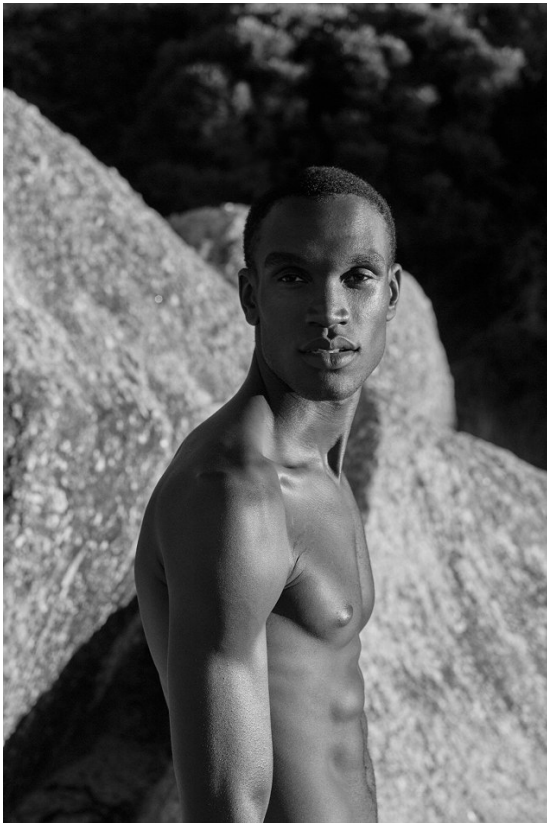

BOSS MODELS

CAPE TOWN

ONYEKACHI

Height: 190cm Chest: 99cm Waist: 80cm Suit: 40 L Shoe: 12 UK Hair: Black Eyes: Black