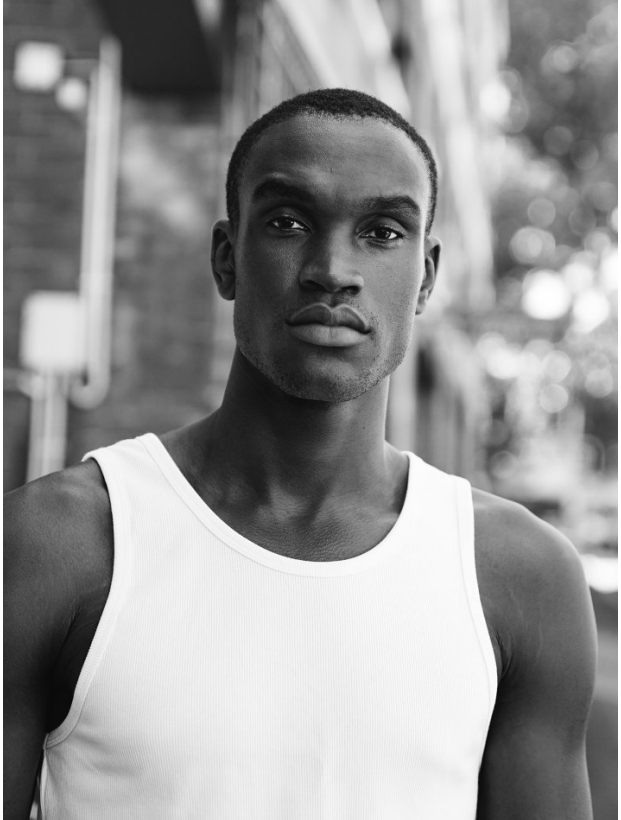

BOSS MODELS

CAPE TOWN

ONYEKACHI

Height: 190cm Chest: 99cm Waist: 80cm Suit: 40 L Shoe: 12 UK Hair: Black Eyes: Black