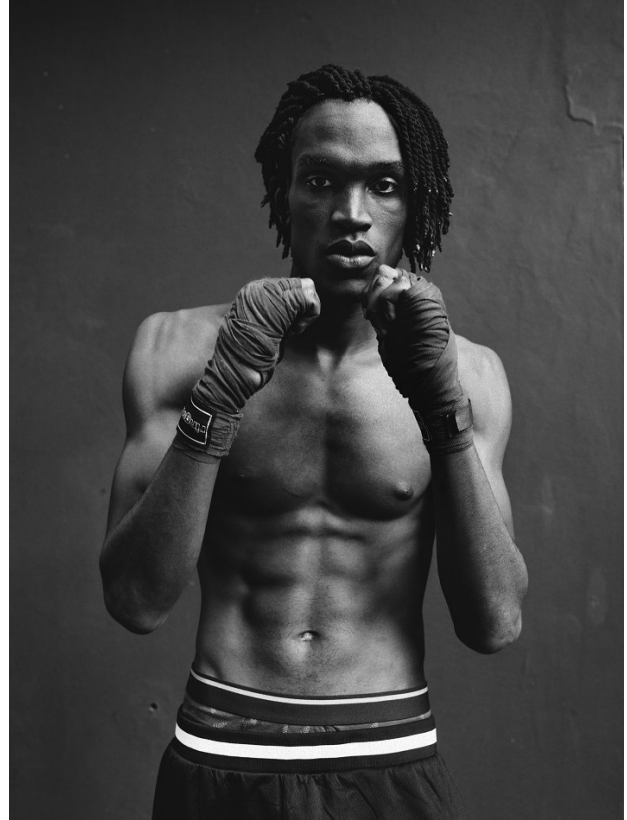

BOSS MODELS

CAPE TOWN

ONYEKACHI IGBOZUWIKI

Height: 190cm Chest: 96cm Waist: 81cm Suit: 38 L Shoe: 12 UK Hair: Black Eyes: Black

BOSS MODELS

CAPE TOWN

ONYEKACHI IGBOZUWIKI

Height: 190cm Chest: 96cm Waist: 81cm Suit: 38 L Shoe: 12 UK Hair: Black Eyes: Black

BOSS MODELS

CAPE TOWN

ONYEKACHI IGBOZUWIKE

Height: 190cm Chest: 96cm Waist: 81cm Suit: 38 L Shoe: 12 UK Hair: Black Eyes: Black