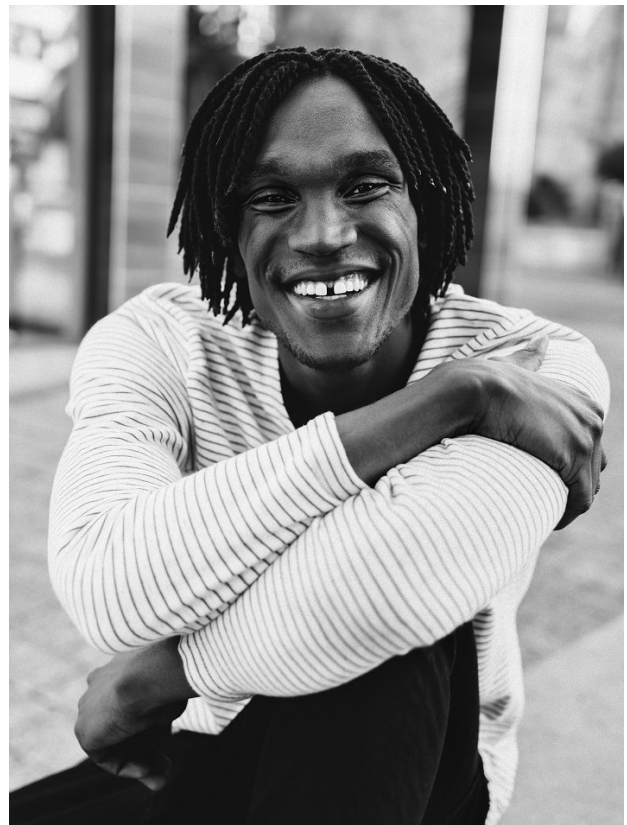

BOSS MODELS

CAPE TOWN

ONYEKACHI IGBOZUWIKI

Height: 190cm Chest: 96cm Waist: 81cm Suit: 38 L Shoe: 12 UK Hair: Black Eyes: Black

BOSS MODELS

CAPE TOWN

ONYEKACHI IGBOZUWIKI

Height: 190cm Chest: 96cm Waist: 81cm Suit: 38 L Shoe: 12 UK Hair: Black Eyes: Black

BOSS MODELS

CAPE TOWN

ONYEKACHI IGBOZUWIKE

Height: 190cm Chest: 96cm Waist: 81cm Suit: 38 L Shoe: 12 UK Hair: Black Eyes: Black