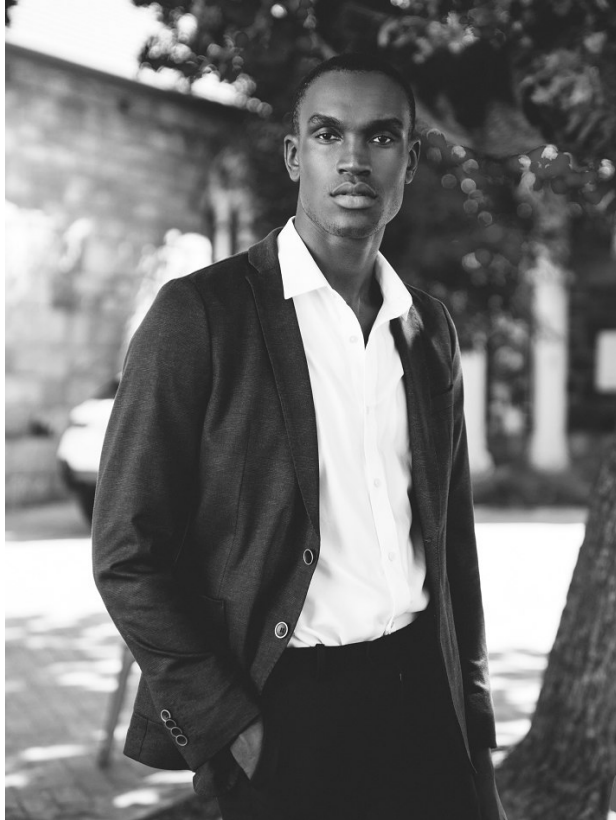

# BOSS MODELS

CAPE TOWN

ONYEKACHI

Height: 190cm Chest: 99cm Waist: 80cm Suit: 40 L Shoe: 12 UK Hair: Black Eyes: Black

# BOSS MODELS

CAPE TOWN