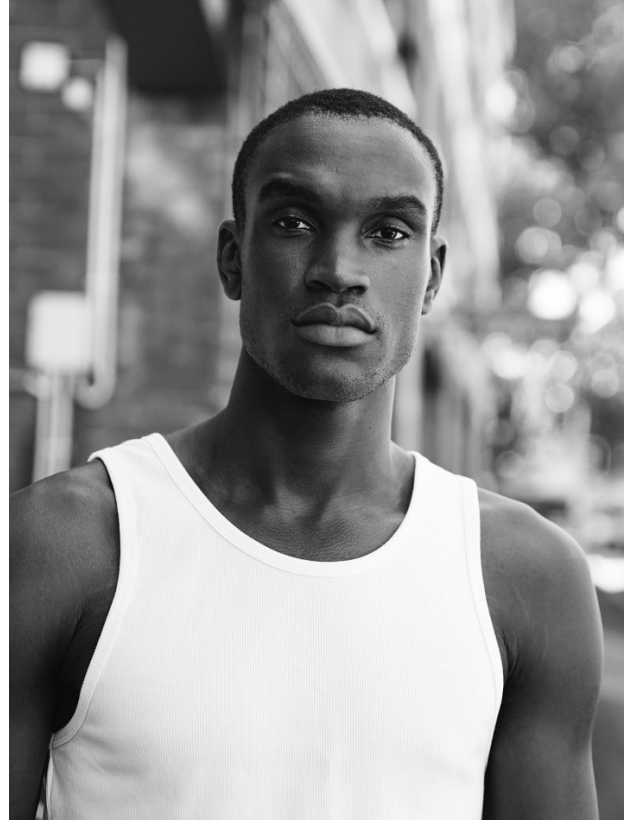

BOSS MODELS

CAPE TOWN

ONYEKACHI

Height: 190cm Chest: 99cm Waist: 80cm Suit: 40 L Shoe: 12 UK Hair: Black Eyes: Black