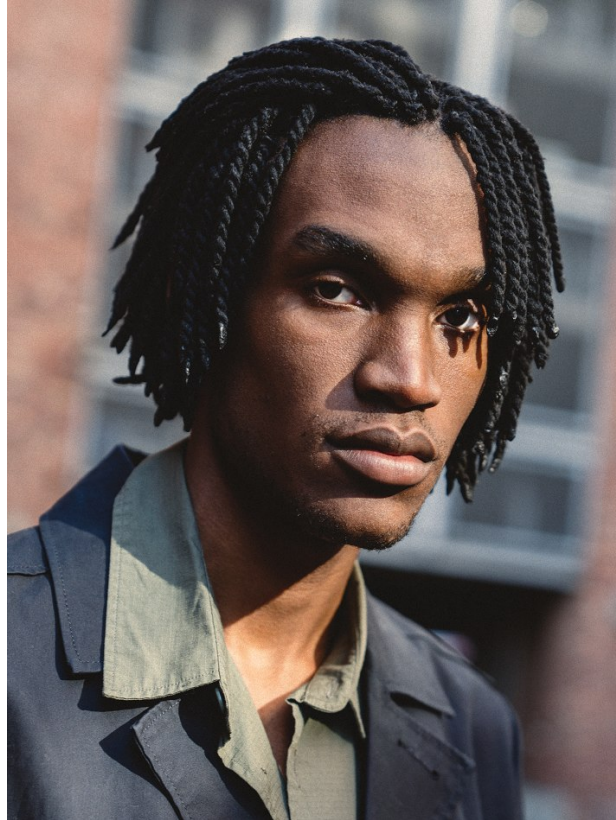

BOSS MODELS

CAPE TOWN

ONYEKACHI IGBOZUWIKI

Height: 190cm Chest: 96cm Waist: 81cm Suit: 38 L Shoe: 12 UK Hair: Black Eyes: Black

BOSS MODELS

CAPE TOWN

ONYEKACHI IGBOZUWIKI

Height: 190cm Chest: 96cm Waist: 81cm Suit: 38 L Shoe: 12 UK Hair: Black Eyes: Black

BOSS MODELS

CAPE TOWN

ONYEKACHI IGBOZUWIKE

Height: 190cm Chest: 96cm Waist: 81cm Suit: 38 L Shoe: 12 UK Hair: Black Eyes: Black