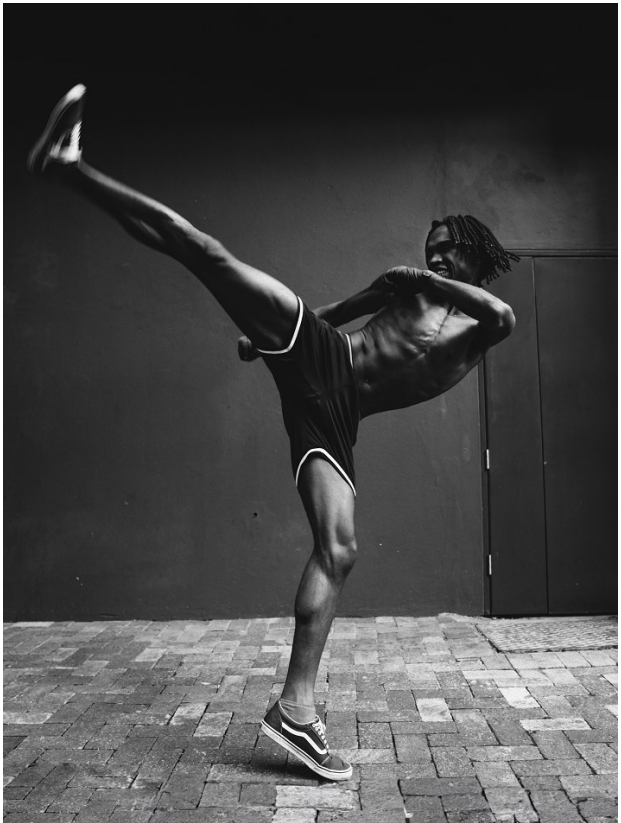

BOSS MODELS

CAPE TOWN

ONYEKACHI

Height: 190cm Chest: 99cm Waist: 80cm Suit: 40 L Shoe: 12 UK Hair: Black Eyes: Black

BOSS MODELS

CAPE TOWN

ONYEKACHI

Height: 190cm Chest: 99cm Waist: 80cm Suit: 40 L Shoe: 12 UK Hair: Black Eyes: Black

BOSS MODELS

CAPE TOWN

ONYEKACHI

Height: 190cm Chest: 99cm Waist: 80cm Suit: 40 L Shoe: 12 UK Hair: Black Eyes: Black