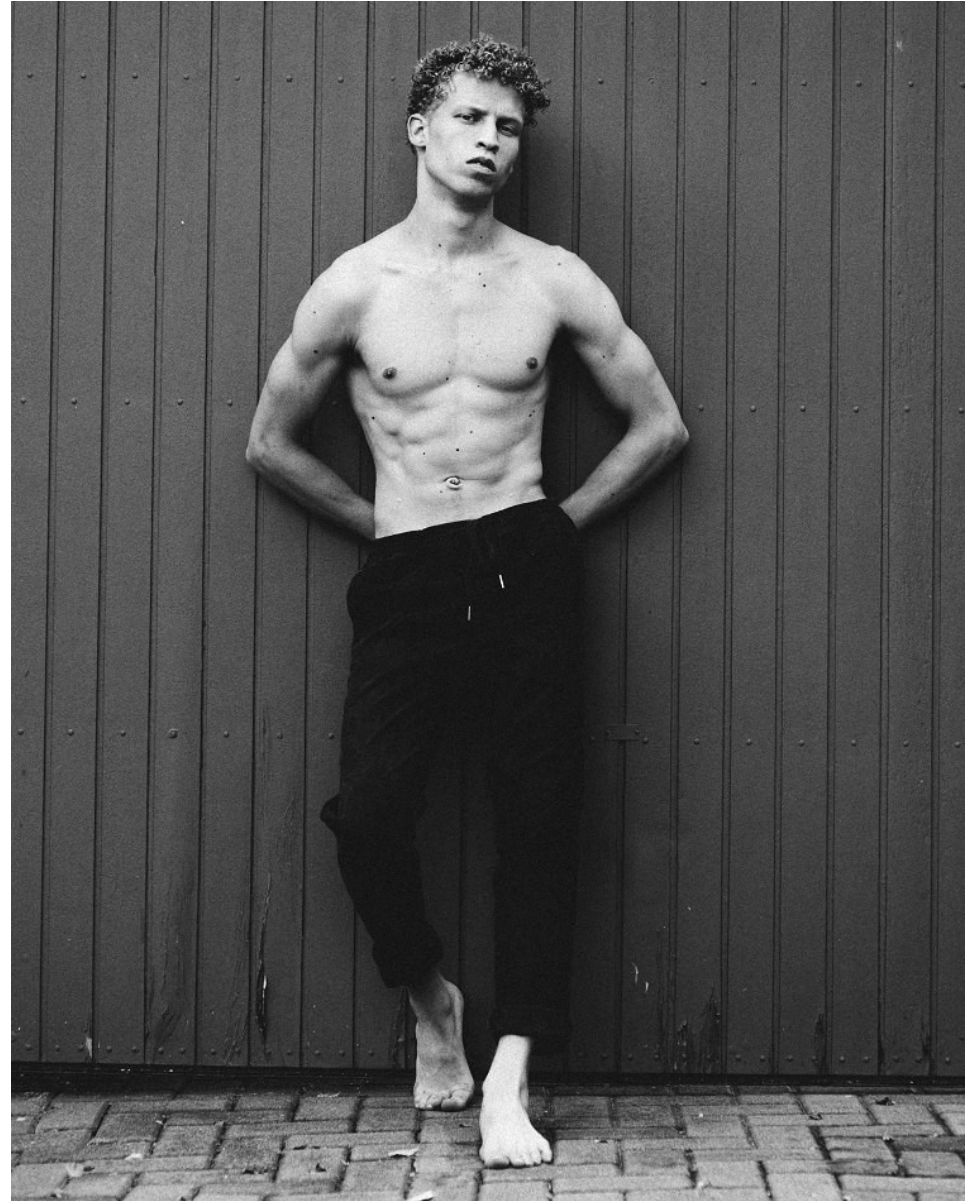

BOSS MODELS

CAPE TOWN

CURTIS CORNWALL

Height: 183cm Chest: 97cm Waist: 76cm Suit: 38 R Shoe: 9.5 UK Hair: Ash Blonde Eyes: Blue/Green

BOSS MODELS

CAPE TOWN

CURTIS CORNWALL

Height: 183cm Chest: 97cm Waist: 76cm Suit: 38 R Shoe: 9.5 UK Hair: Ash Blonde Eyes: Blue/Green