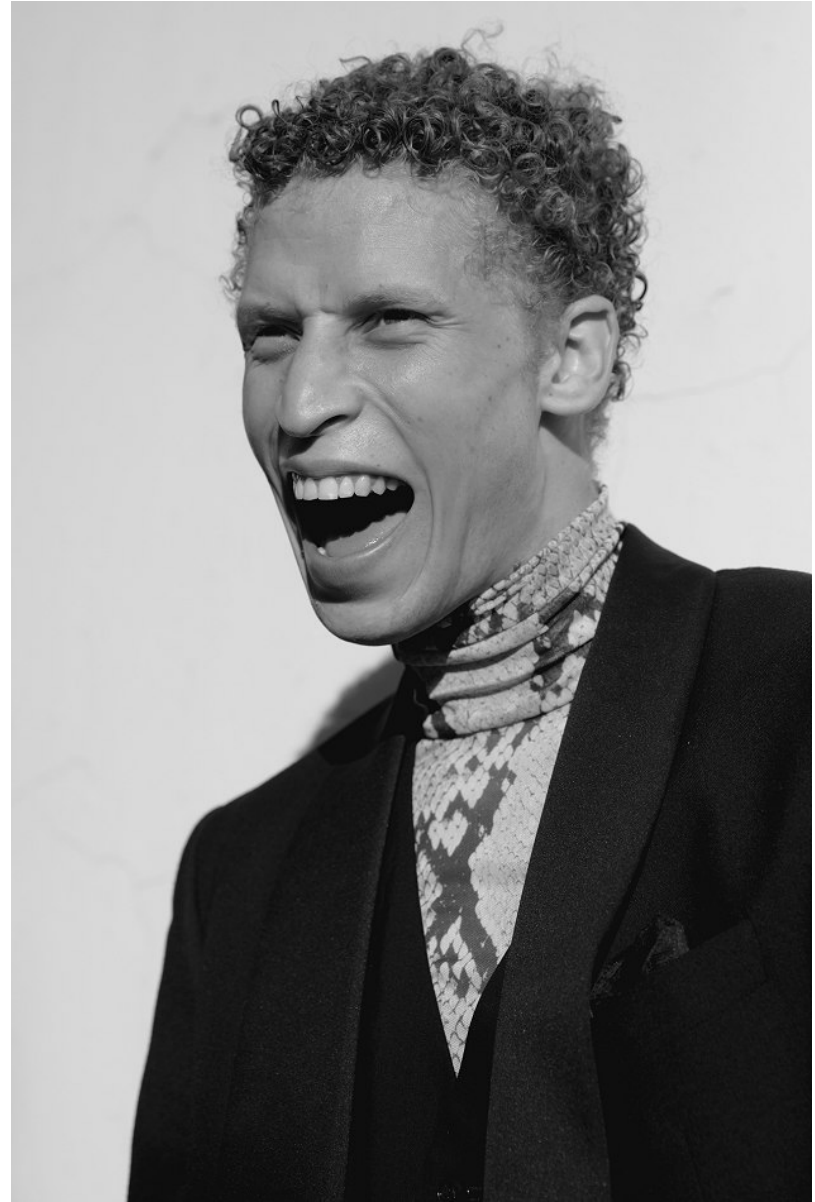

BOSS MODELS

CAPE TOWN

CURTIS CORNWALL

Height: 183cm Chest: 97cm Waist: 76cm Suit: 38 R Shoe: 9.5 UK Hair: Ash Blonde Eyes: Blue/Green