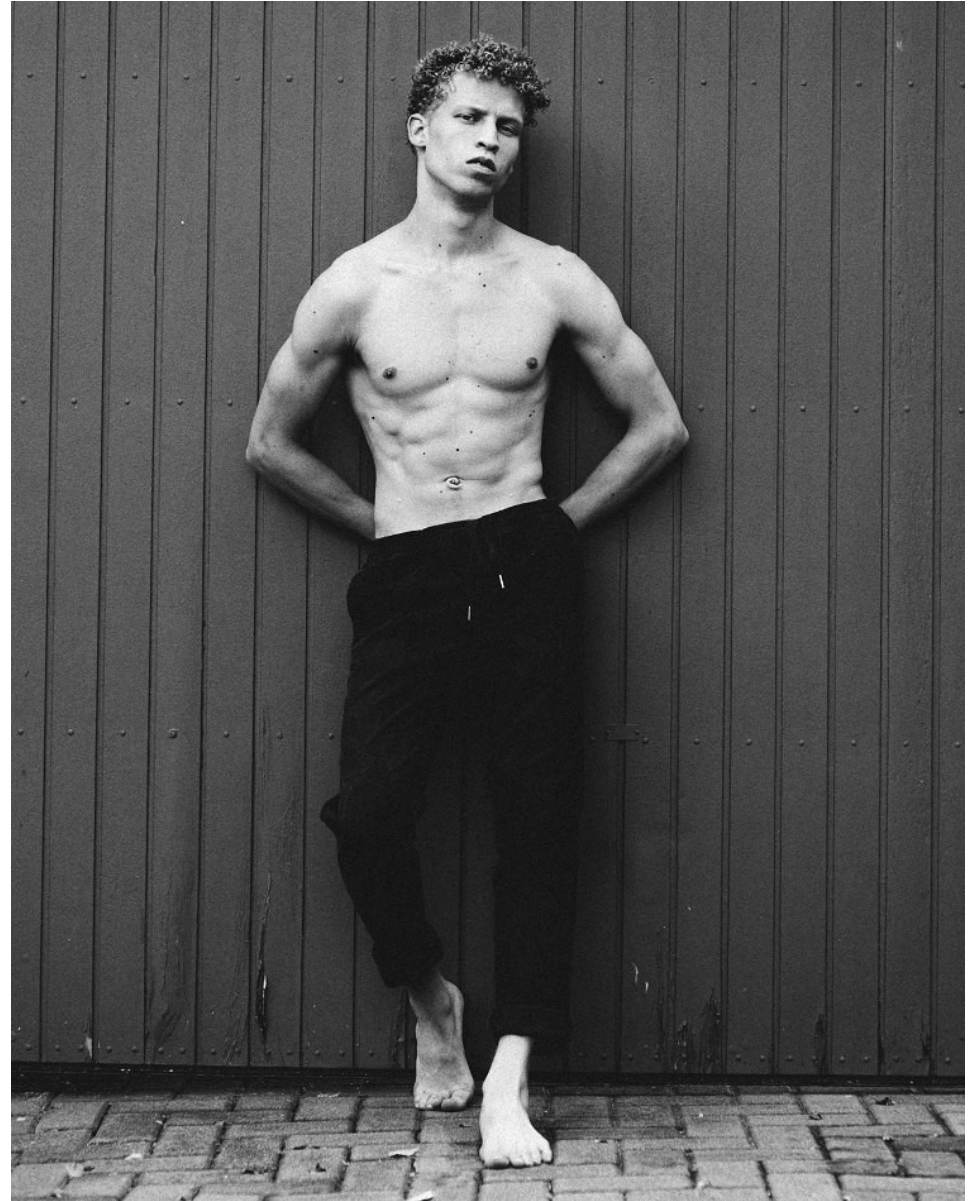

# BOSS MODELS

CAPE TOWN

CURTIS CORNWALL

Height: 183cm Chest: 97cm Waist: 76cm Suit: 38 R Shoe: 9.5 UK Hair: Ash Blonde Eyes: Blue/Green