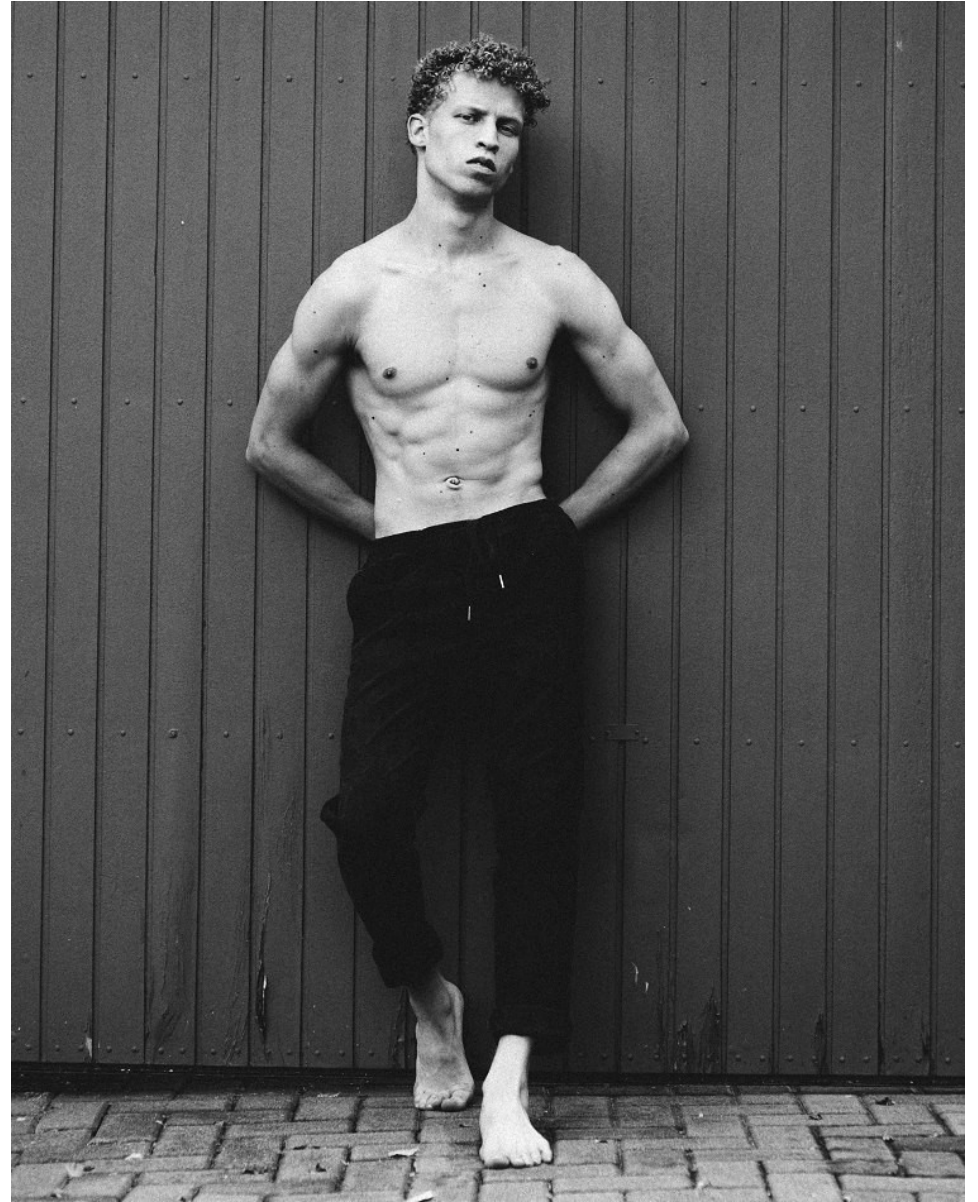

# BOSS MODELS

CAPE TOWN

CURTIS CORNWALL

Height: 183cm Chest: 97cm Waist: 76cm Suit: 38 R Shoe: 9.5 UK Hair: Ash Blonde Eyes: Blue/Green