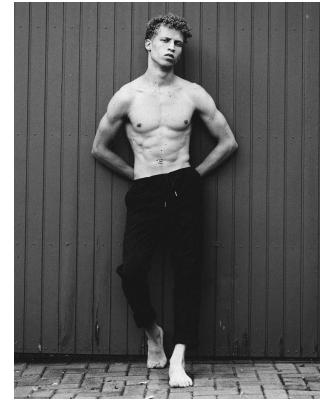

BOSS MODELS

CAPE TOWN

CURTIS CORNWALL

Height: 183cm Chest: 97cm Waist: 76cm Suit: 38 R Shoe: 9.5 UK Hair: Ash Blonde Eyes: Blue/Green