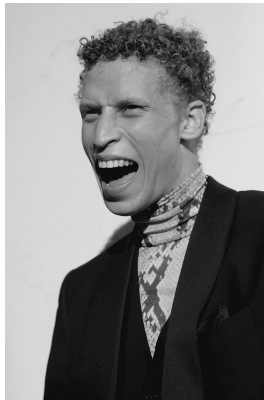

BOSS MODELS

CAPE TOWN

CURTIS CORNWALL

Height: 183cm Chest: 97cm Waist: 76cm Suit: 38 R Shoe: 9.5 UK Hair: Ash Blonde Eyes: Blue/Green