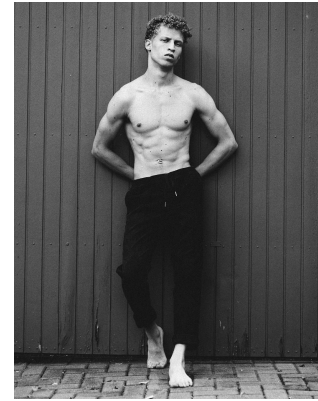

BOSS MODELS

CAPE TOWN

CURTIS CORNWALL

Height: 183cm Chest: 97cm Waist: 76cm Suit: 38 R Shoe: 9.5 UK Hair: Ash Blonde Eyes: Blue/Green