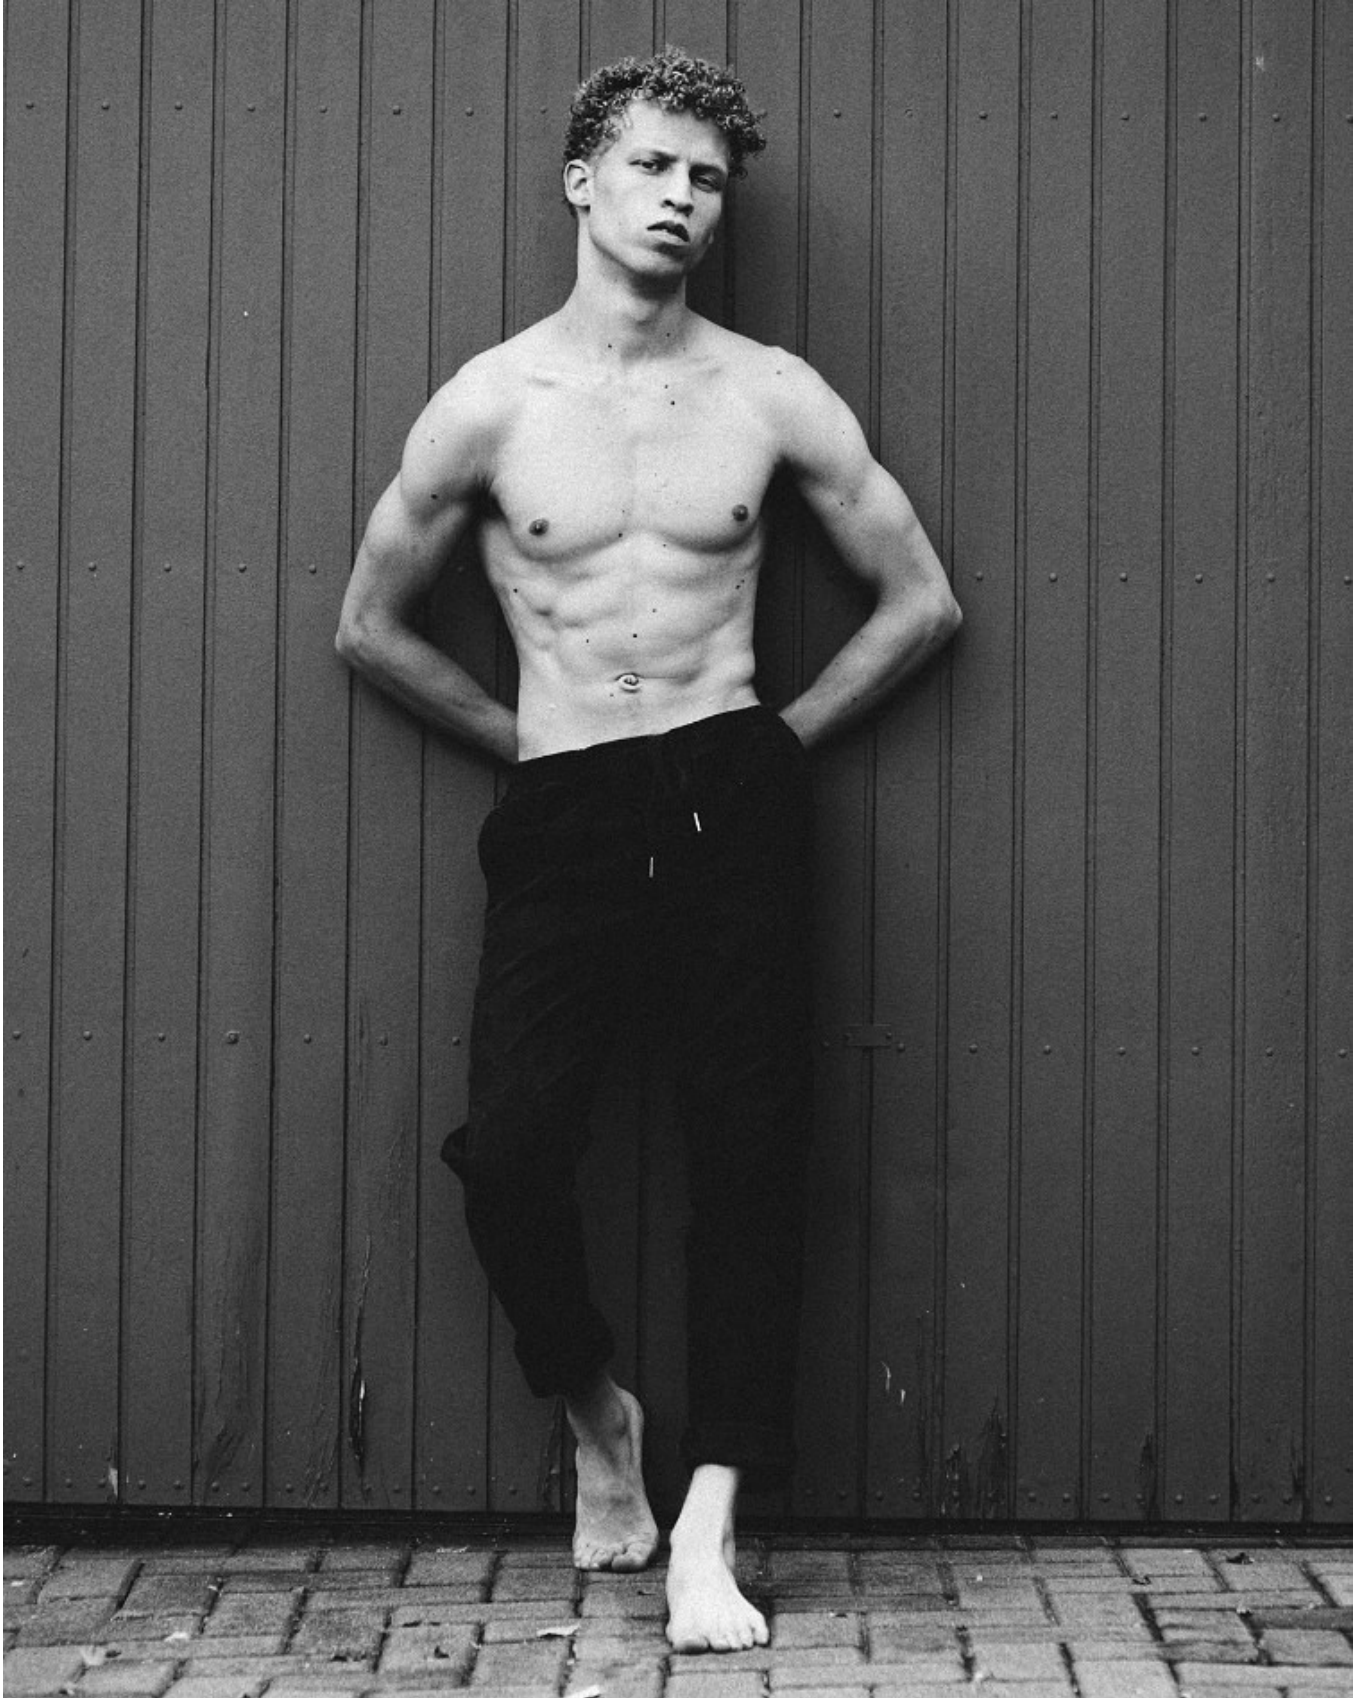

BOSS MODELS

CAPE TOWN

CURTIS CORNWALL

Height: 183cm Chest: 97cm Waist: 76cm Suit: 38 R Shoe: 9.5 UK Hair: Ash Blonde Eyes: Blue/Green

BOSS MODELS

CAPE TOWN

CURTIS CORNWALL

Height: 183cm Chest: 97cm Waist: 76cm Suit: 38 R Shoe: 9.5 UK Hair: Ash Blonde Eyes: Blue/Green