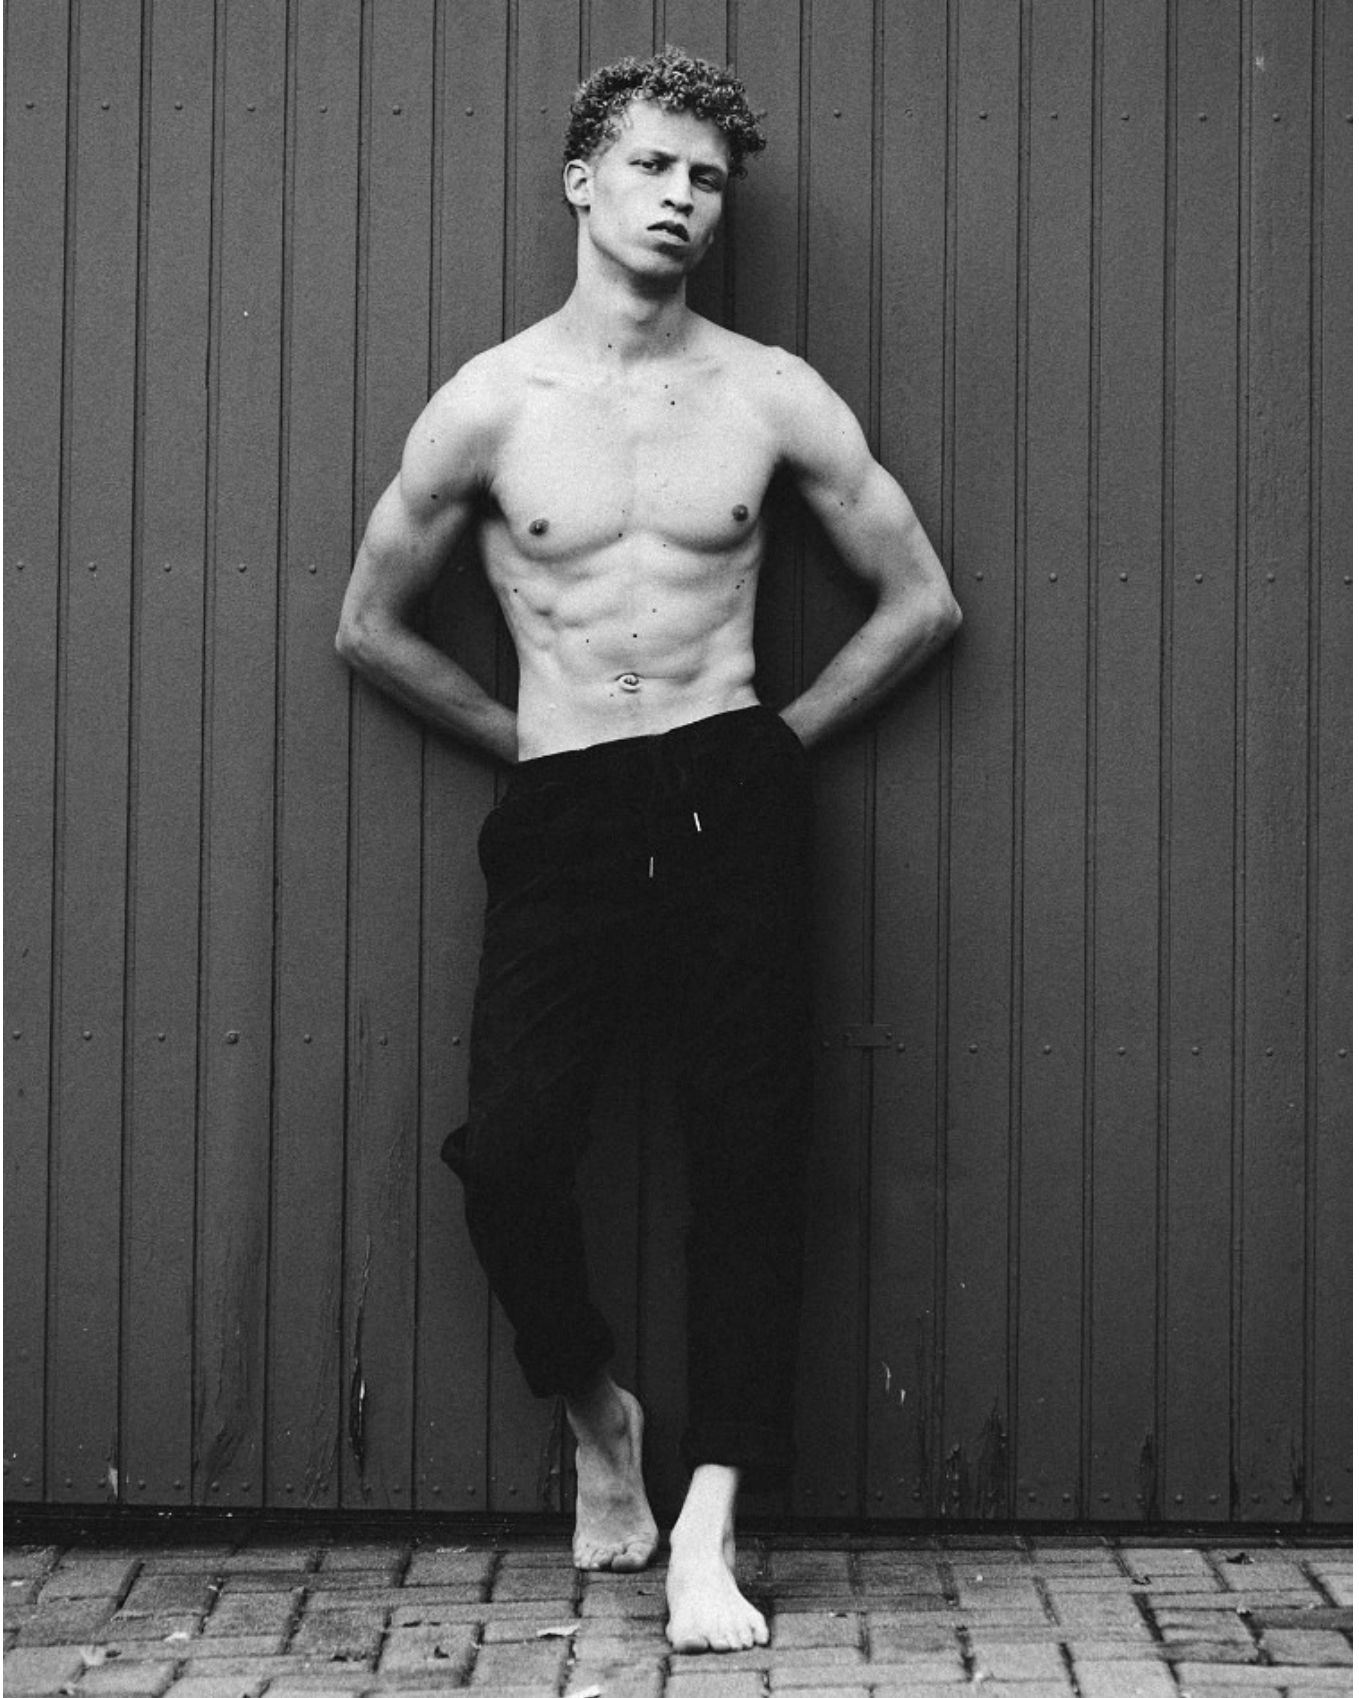

BOSS MODELS

CAPE TOWN

CURTIS CORNWALL

Height: 183cm Chest: 97cm Waist: 76cm Suit: 38 R Shoe: 9.5 UK Hair: Ash Blonde Eyes: Blue/Green

BOSS MODELS

CAPE TOWN

CURTIS CORNWALL

Height: 183cm Chest: 97cm Waist: 76cm Suit: 38 R Shoe: 9.5 UK Hair: Ash Blonde Eyes: Blue/Green