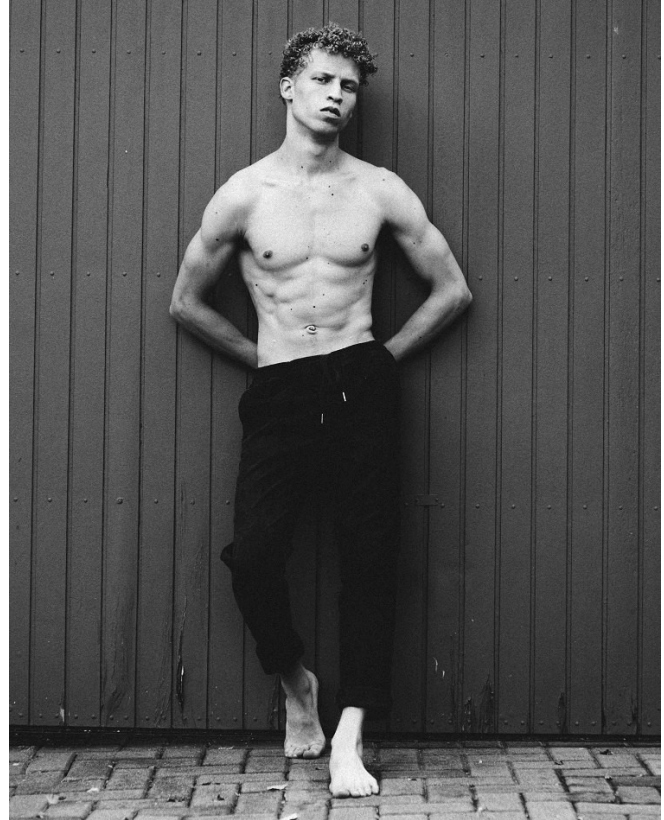

BOSS MODELS

CAPE TOWN

CURTIS CORNWALL

Height: 183cm Chest: 97cm Waist: 76cm Suit: 38 R Shoe: 9.5 UK Hair: Ash Blonde Eyes: Blue/Green

BOSS MODELS

CAPE TOWN

CURTIS CORNWALL

Height: 183cm Chest: 97cm Waist: 76cm Suit: 38 R Shoe: 9.5 UK Hair: Ash Blonde Eyes: Blue/Green

BOSS MODELS

CAPE TOWN

CURTIS CORNWALL

Height: 183cm Chest: 97cm Waist: 76cm Suit: 38 R Shoe: 9.5 UK Hair: Ash Blonde Eyes: Blue/Green