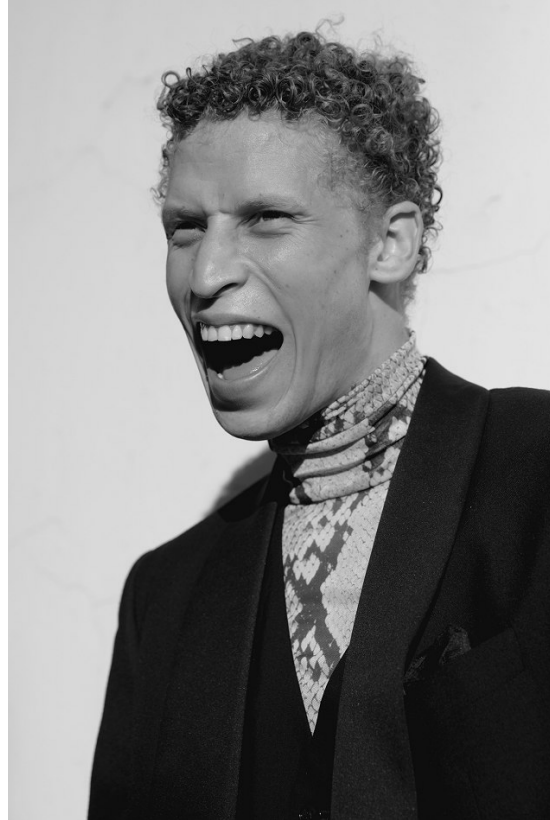

# BOSS MODELS

CAPE TOWN

CURTIS CORNWALL

Height: 183cm Chest: 97cm Waist: 76cm Suit: 38 R Shoe: 9.5 UK Hair: Ash Blonde Eyes: Blue/Green

# BOSS MODELS

CAPE TOWN

## CURTIS CORNWALL

Height: 183cm Chest: 97cm Waist: 76cm Suit: 38 R Shoe: 9.5 UK Hair: Ash Blonde Eyes: Blue/Green