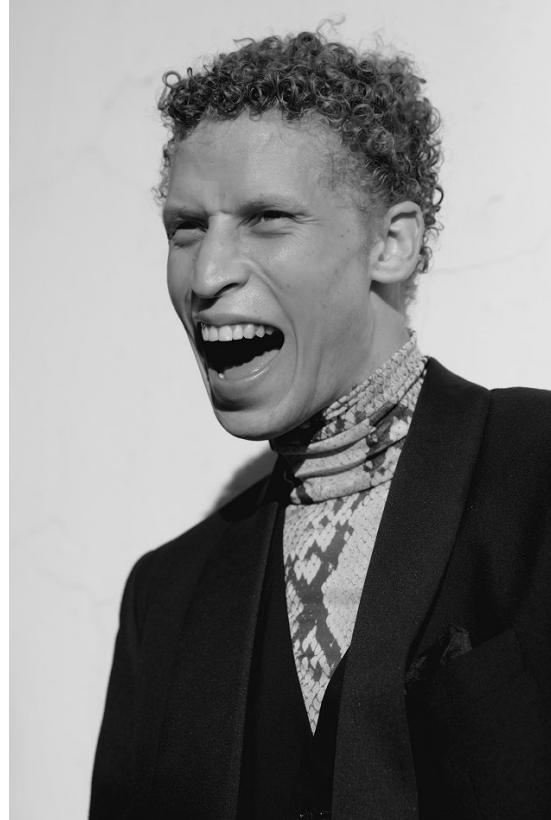

BOSS MODELS

CAPE TOWN

CURTIS CORNWALL

Height: 183cm Chest: 97cm Waist: 76cm Suit: 38 R Shoe: 9.5 UK Hair: Ash Blonde Eyes: Blue/Green

BOSS MODELS

CAPE TOWN

CURTIS CORNWALL

Height: 183cm Chest: 97cm Waist: 76cm Suit: 38 R Shoe: 9.5 UK Hair: Ash Blonde Eyes: Blue/Green

BOSS MODELS

CAPE TOWN

CURTIS CORNWALL

Height: 183cm Chest: 97cm Waist: 76cm Suit: 38 R Shoe: 9.5 UK Hair: Ash Blonde Eyes: Blue/Green