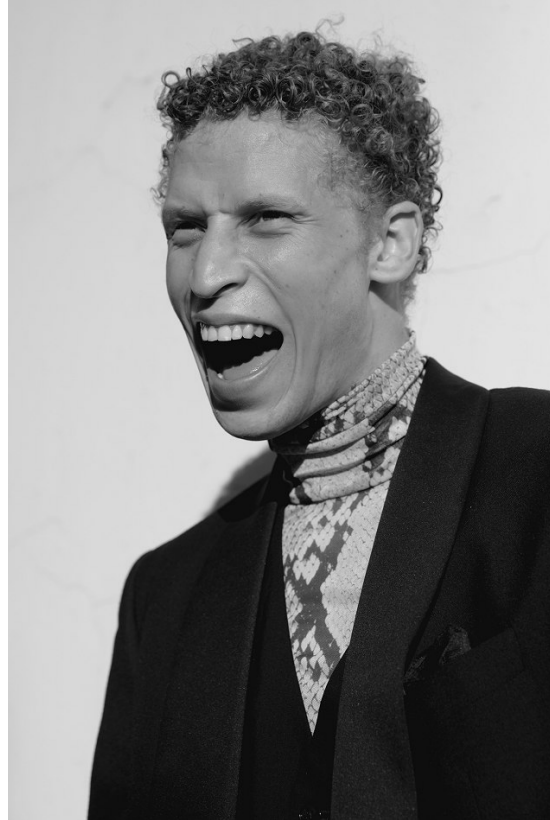

BOSS MODELS

CAPE TOWN

CURTIS CORNWALL

Height: 183cm Chest: 97cm Waist: 76cm Suit: 38 R Shoe: 9.5 UK Hair: Ash Blonde Eyes: Blue/Green

BOSS MODELS

CAPE TOWN

CURTIS CORNWALL

Height: 183cm Chest: 97cm Waist: 76cm Suit: 38 R Shoe: 9.5 UK Hair: Ash Blonde Eyes: Blue/Green

BOSS MODELS

CAPE TOWN

CURTIS CORNWALL

Height: 183cm Chest: 97cm Waist: 76cm Suit: 38 R Shoe: 9.5 UK Hair: Ash Blonde Eyes: Blue/Green