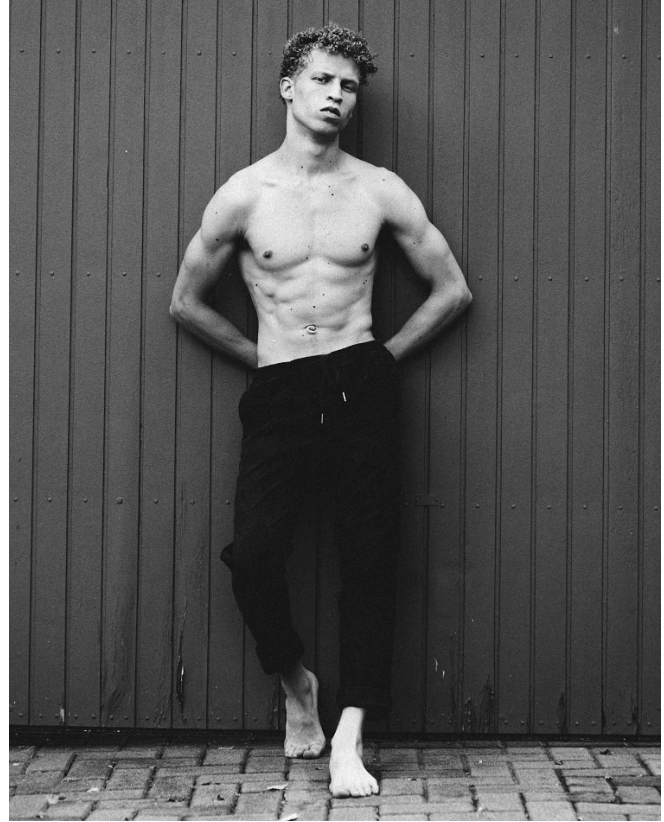

# BOSS MODELS

CAPE TOWN

CURTIS CORNWALL

Height: 183cm Chest: 97cm Waist: 76cm Suit: 38 R Shoe: 9.5 UK Hair: Ash Blonde Eyes: Blue/Green

# BOSS MODELS

CAPE TOWN

## CURTIS CORNWALL

Height: 183cm Chest: 97cm Waist: 76cm Suit: 38 R Shoe: 9.5 UK Hair: Ash Blonde Eyes: Blue/Green