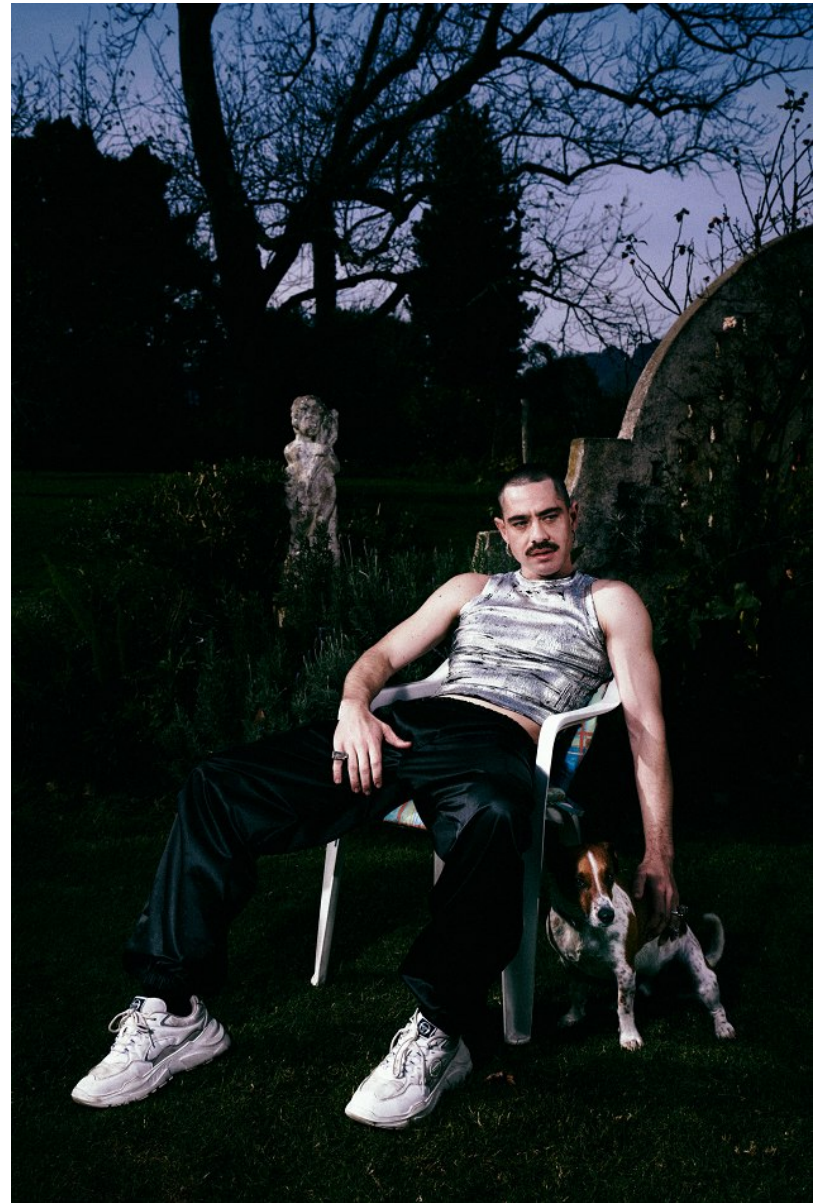

BOSS MODELS

CAPE TOWN

ANT HINRICHSEN

Height: 187cm Chest: 104cm Waist: 78cm Suit: 42 R Shoe: 11 UK Hair: Brown Eyes: Blue