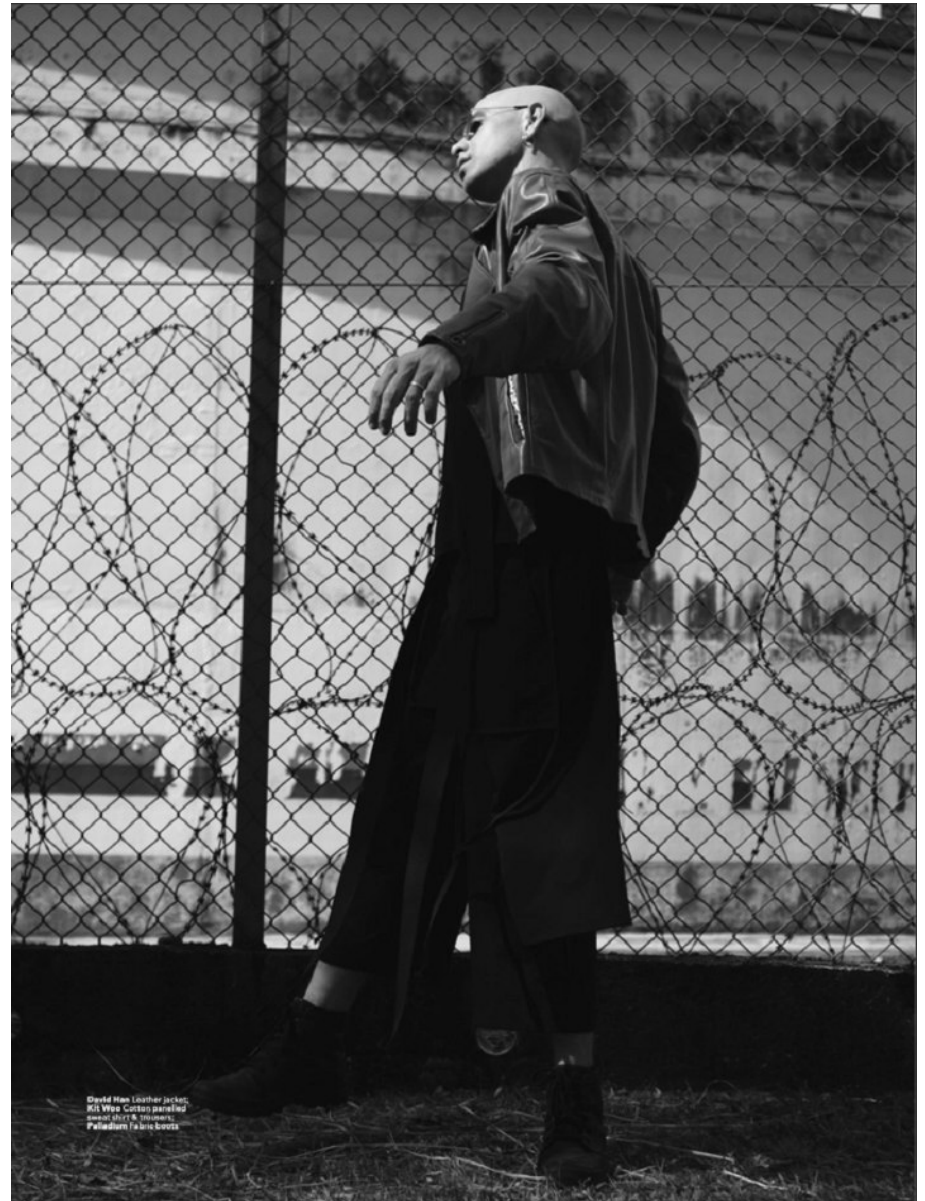

ANT HINRICHSEN

Height: 187cm Chest: 104cm Waist: 78cm Suit: 42 R Shoe: 11 UK Hair: Brown Eyes: Blue