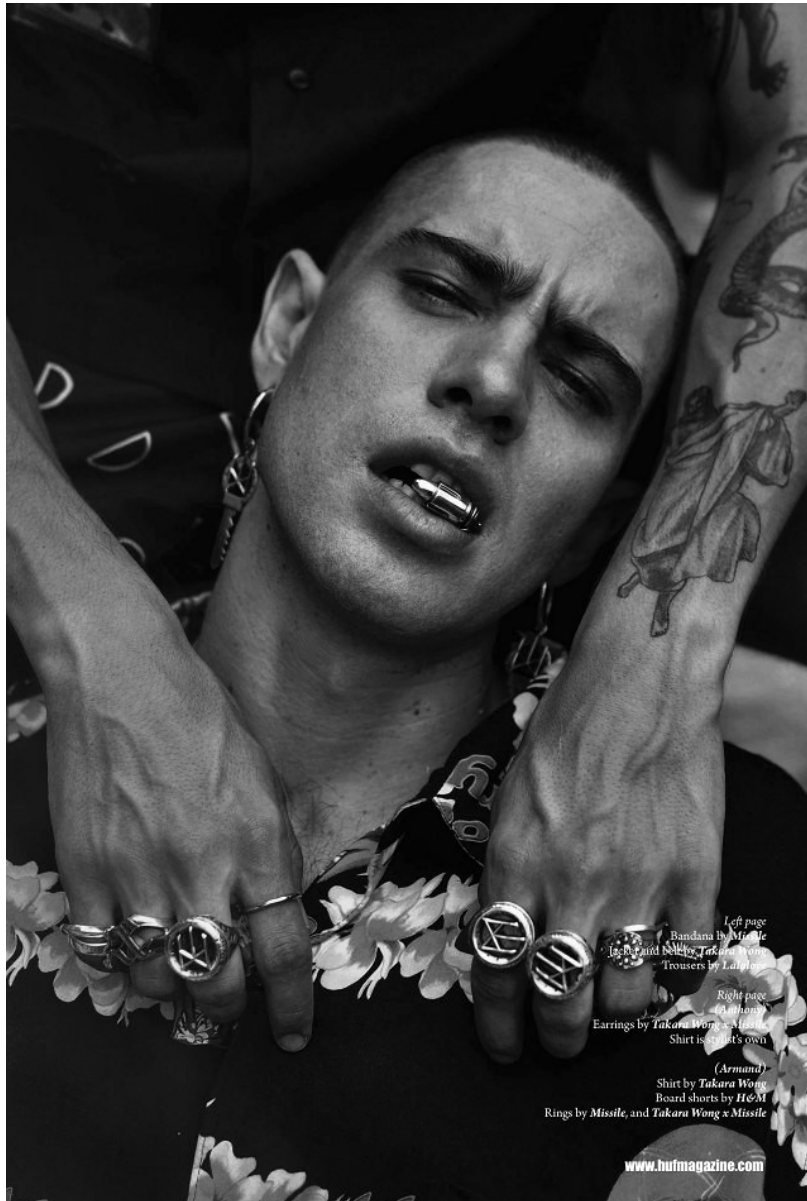

ANT HINRICHSEN

BOSS MODELS

CAPE TOWN

Left page
Bandana by *Missile*
Ig, David *Missile*, Takara Wong
Trousers by *Lal*
Right page
Armani
Earrings by *Takara Wong* x *Missile*
Shirt is *Ant's own*
(*Armani*)
Shirt by *Takara Wong*
Board shorts by *H&M*
Rings by *Missile*, and *Takara Wong* x *Missile*

www.hufmagazine.com