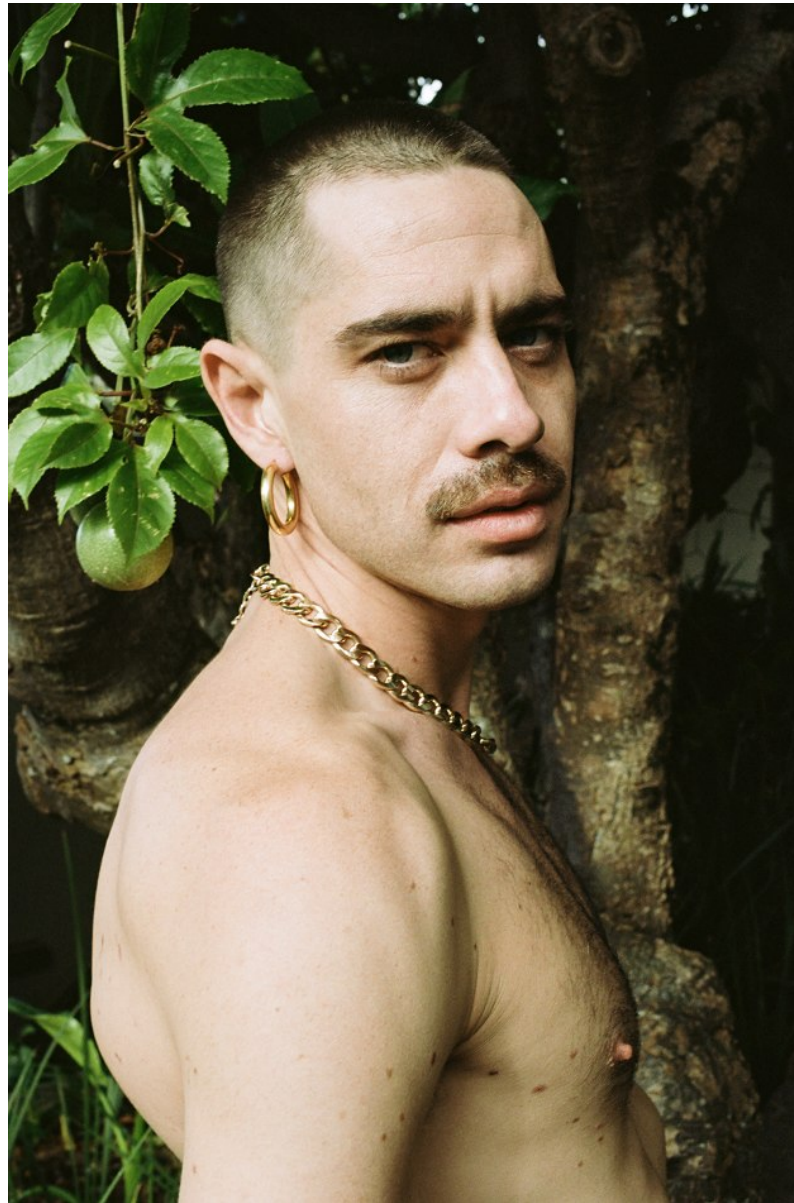

BOSS MODELS

CAPE TOWN

ANT HINRICHSEN

Height: 187cm Chest: 104cm Waist: 78cm Suit: 42 R Shoe: 11 UK Hair: Brown Eyes: Blue

BOSS MODELS

CAPE TOWN

ANT HINRICHSEN

Height: 187cm Chest: 104cm Waist: 78cm Suit: 42 R Shoe: 11 UK Hair: Brown Eyes: Blue