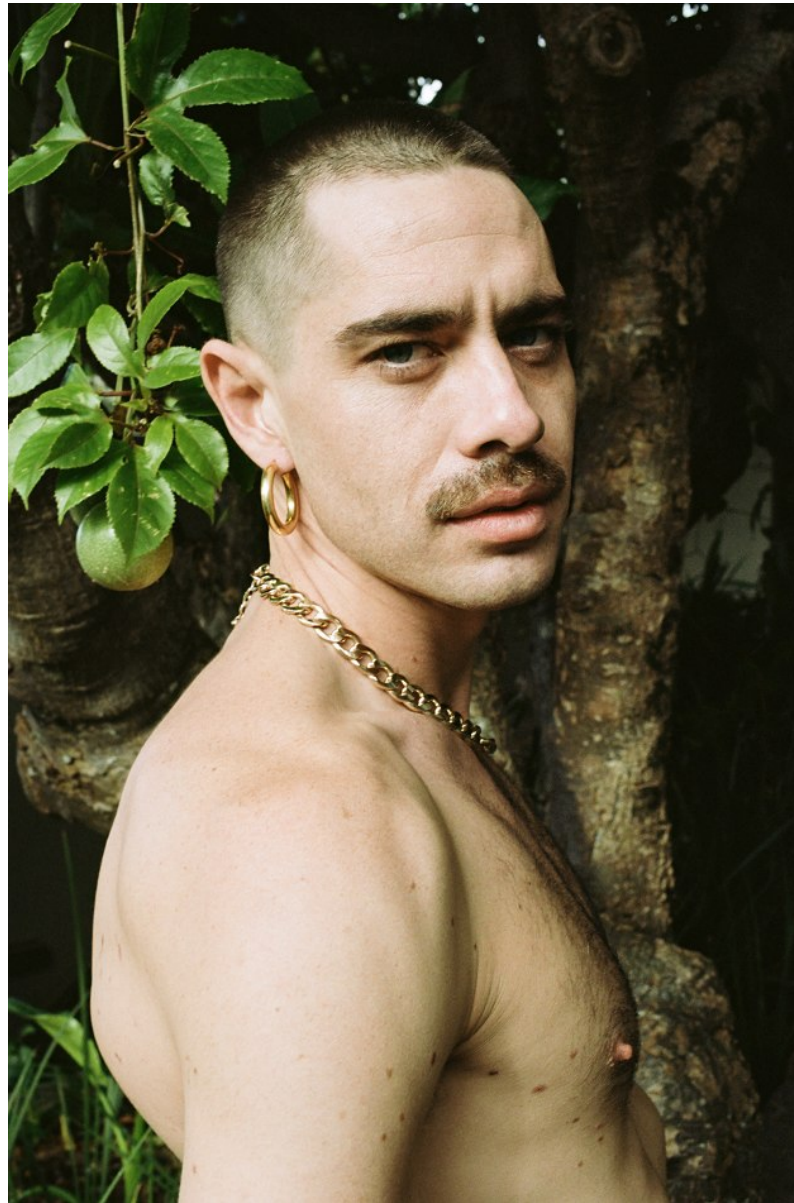

# BOSS MODELS

CAPE TOWN

ANT HINRICHSEN

Height: 187cm Chest: 104cm Waist: 78cm Suit: 42 R Shoe: 11 UK Hair: Brown Eyes: Blue

# BOSS MODELS

CAPE TOWN