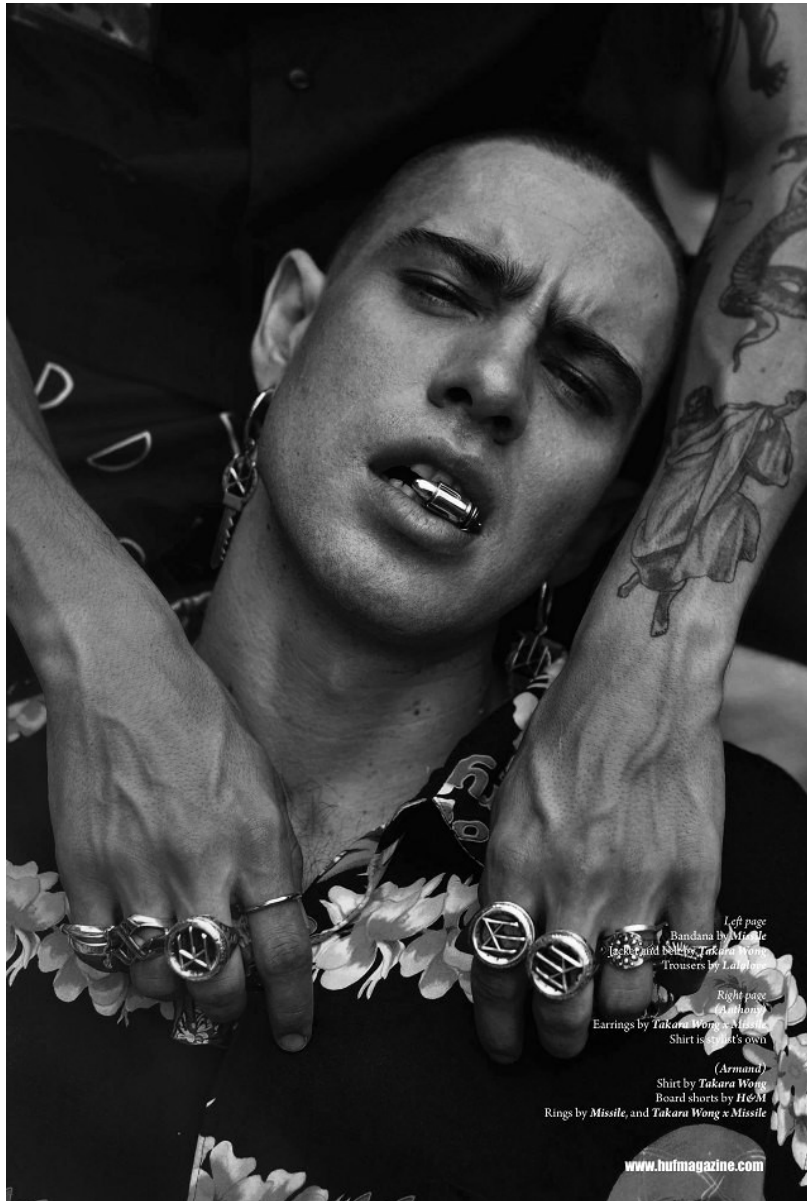

BOSS MODELS

CAPE TOWN

ANT HINRICHSEN

Height: 187cm Chest: 104cm Waist: 78cm Suit: 42 R Shoe: 11 UK Hair: Brown Eyes: Blue