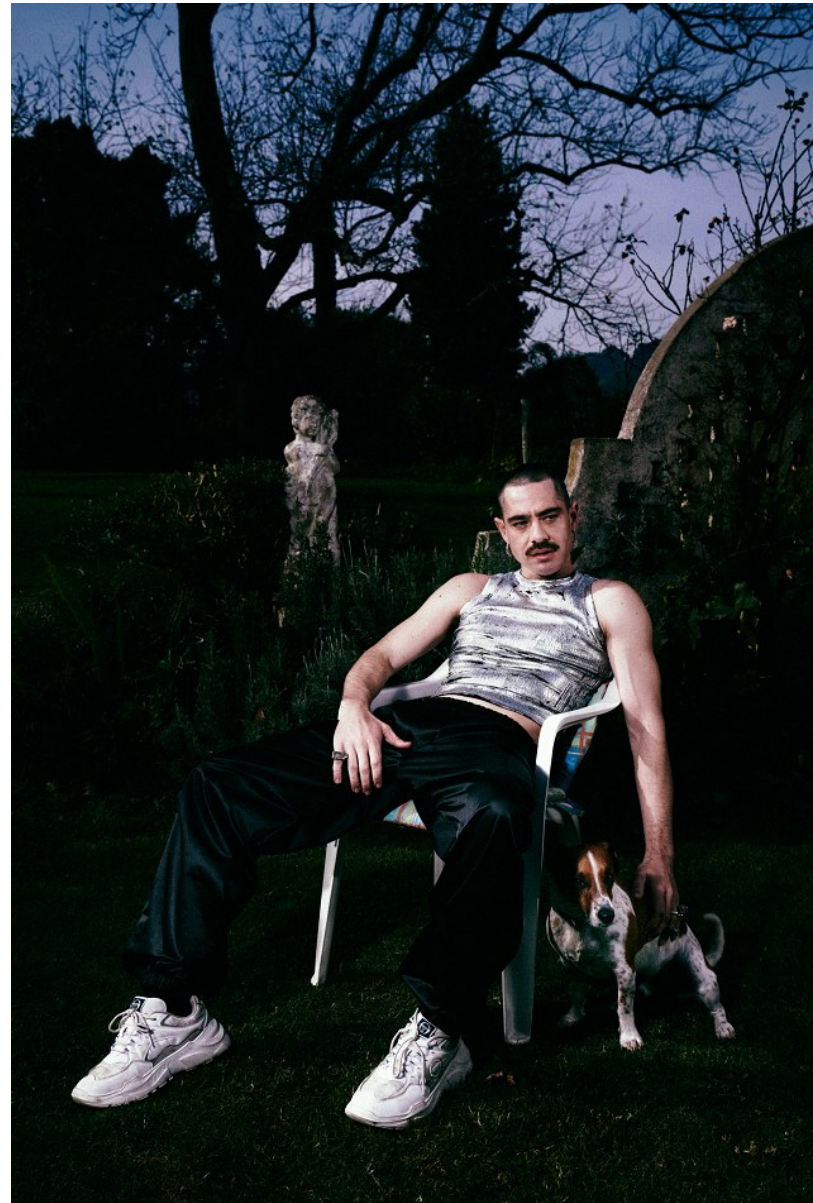

BOSS MODELS

CAPE TOWN

20. glamtelaki.my

ANT HINRICHSEN

Height: 187cm Chest: 104cm Waist: 78cm Suit: 42 R Shoe: 11 UK Hair: Brown Eyes: Blue

BOSS MODELS

CAPE TOWN

ANT HINRICHSEN