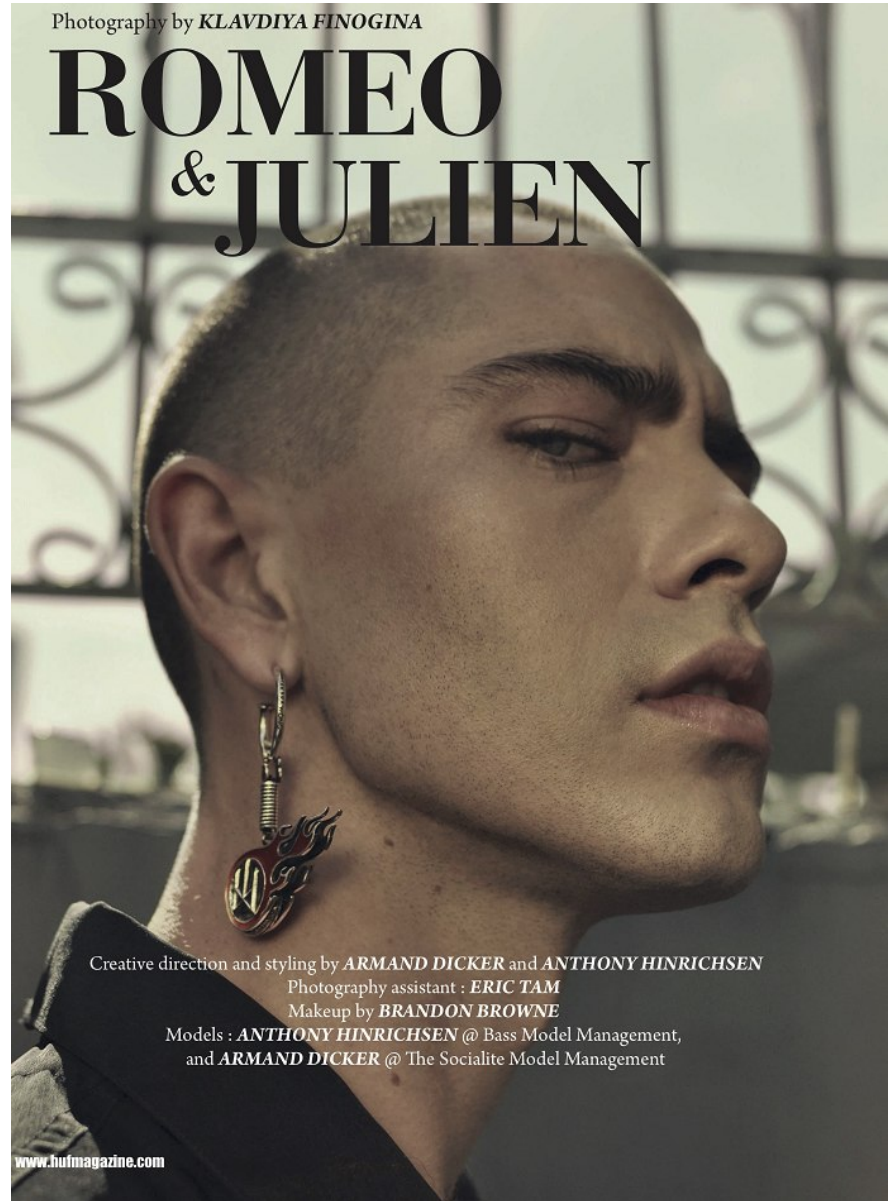

ANT HINRICHSEN

BOSS MODELS

CAPE TOWN

ANT HINRICHSEN

Height: 187cm Chest: 104cm Waist: 78cm Suit: 42 R Shoe: 11 UK Hair: Brown Eyes: Blue