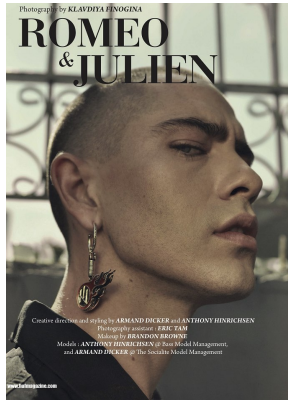

BOSS MODELS

CAPE TOWN

ANT HINRICHSEN

Height: 187cm Chest: 104cm Waist: 78cm Suit: 42 R Shoe: 11 UK Hair: Brown Eyes: Blue