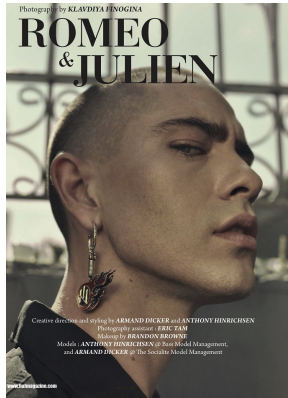

BOSS MODELS

CAPE TOWN

ANT HINRICHSEN

Height: 187cm Chest: 104cm Waist: 78cm Suit: 42 R Shoe: 11 UK Hair: Brown Eyes: Blue

BOSS MODELS

CAPE TOWN

ANT HINRICHSEN

Height: 187cm Chest: 104cm Waist: 78cm Suit: 42 R Shoe: 11 UK Hair: Brown Eyes: Blue