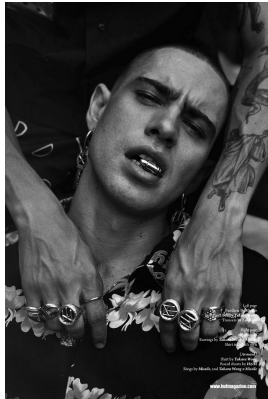

BOSS MODELS

CAPE TOWN

ANT HINRICHSEN

Height: 187cm Chest: 104cm Waist: 78cm Suit: 42 R Shoe: 11 UK Hair: Brown Eyes: Blue

BOSS MODELS

CAPE TOWN

ANT HINRICHSEN

Height: 187cm Chest: 104cm Waist: 78cm Suit: 42 R Shoe: 11 UK Hair: Brown Eyes: Blue