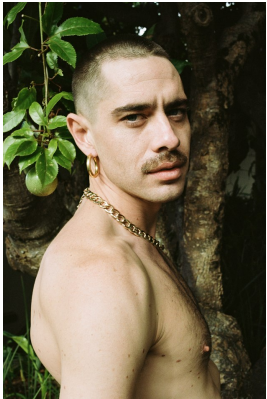

BOSS MODELS

CAPE TOWN

ANT HINRICHSEN

Height: 187cm Chest: 104cm Waist: 78cm Suit: 42 R Shoe: 11 UK Hair: Brown Eyes: Blue

BOSS MODELS

CAPE TOWN

ANT HINRICHSEN

Height: 187cm Chest: 104cm Waist: 78cm Suit: 42 R Shoe: 11 UK Hair: Brown Eyes: Blue