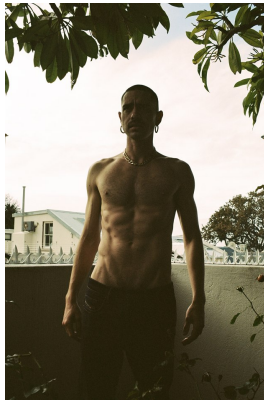

# BOSS MODELS

CAPE TOWN

ANT HINRICHSEN

Height: 187cm Chest: 104cm Waist: 78cm Suit: 42 R Shoe: 11 UK Hair: Brown Eyes: Blue

# BOSS MODELS

CAPE TOWN

## ANT HINRICHSEN

Height: 187cm Chest: 104cm Waist: 78cm Suit: 42 R Shoe: 11 UK Hair: Brown Eyes: Blue