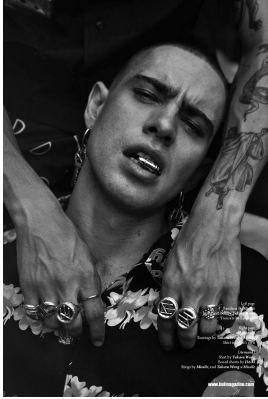

# BOSS MODELS

CAPE TOWN

ANT HINRICHSEN

Height: 187cm Chest: 104cm Waist: 78cm Suit: 42 R Shoe: 11 UK Hair: Brown Eyes: Blue

# BOSS MODELS

CAPE TOWN