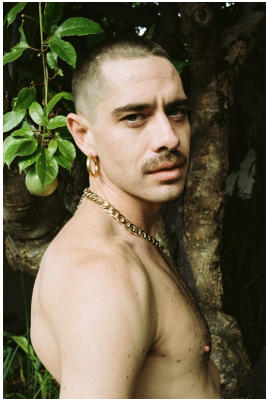

BOSS MODELS

CAPE TOWN

ANT HINRICHSEN

Height: 187cm Chest: 104cm Waist: 78cm Suit: 42 R Shoe: 11 UK Hair: Brown Eyes: Blue