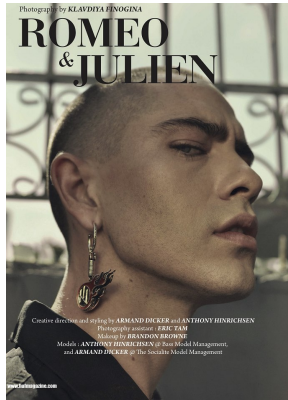

# BOSS MODELS

CAPE TOWN

ANT HINRICHSEN

Height: 187cm Chest: 104cm Waist: 78cm Suit: 42 R Shoe: 11 UK Hair: Brown Eyes: Blue

# BOSS MODELS

CAPE TOWN