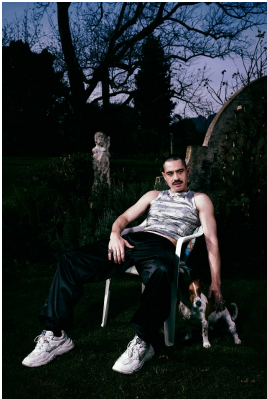

BOSS MODELS

CAPE TOWN

ANT HINRICHSEN

Height: 187cm Chest: 104cm Waist: 78cm Suit: 42 R Shoe: 11 UK Hair: Brown Eyes: Blue

BOSS MODELS

CAPE TOWN

ANT HINRICHSEN

Height: 187cm Chest: 104cm Waist: 78cm Suit: 42 R Shoe: 11 UK Hair: Brown Eyes: Blue