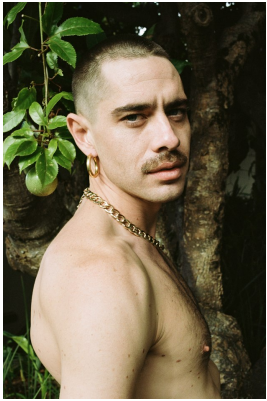

# BOSS MODELS

CAPE TOWN

ANT HINRICHSEN

Height: 187cm Chest: 104cm Waist: 78cm Suit: 42 R Shoe: 11 UK Hair: Brown Eyes: Blue

# BOSS MODELS

CAPE TOWN

## ANT HINRICHSEN

Height: 187cm Chest: 104cm Waist: 78cm Suit: 42 R Shoe: 11 UK Hair: Brown Eyes: Blue