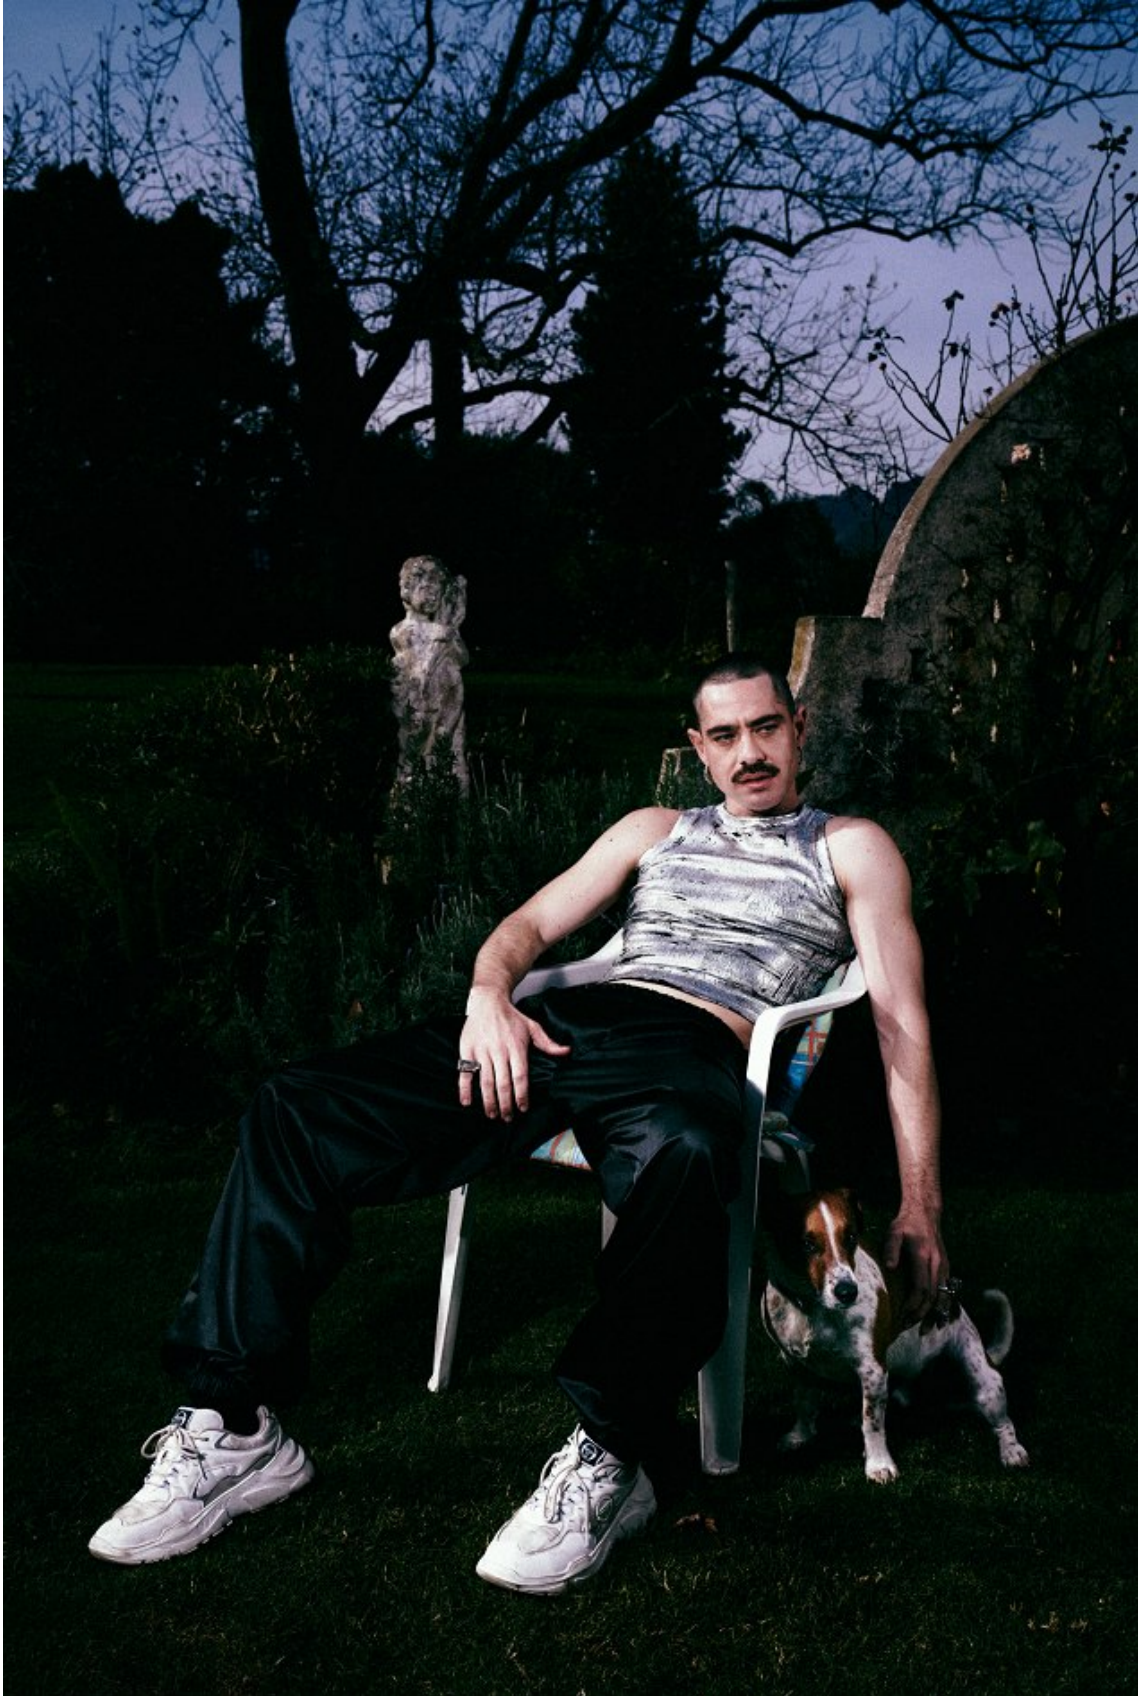

BOSS MODELS

CAPE TOWN

ANT HINRICHSEN

Height: 187cm Chest: 104cm Waist: 78cm Suit: 42 R Shoe: 11 UK Hair: Brown Eyes: Blue