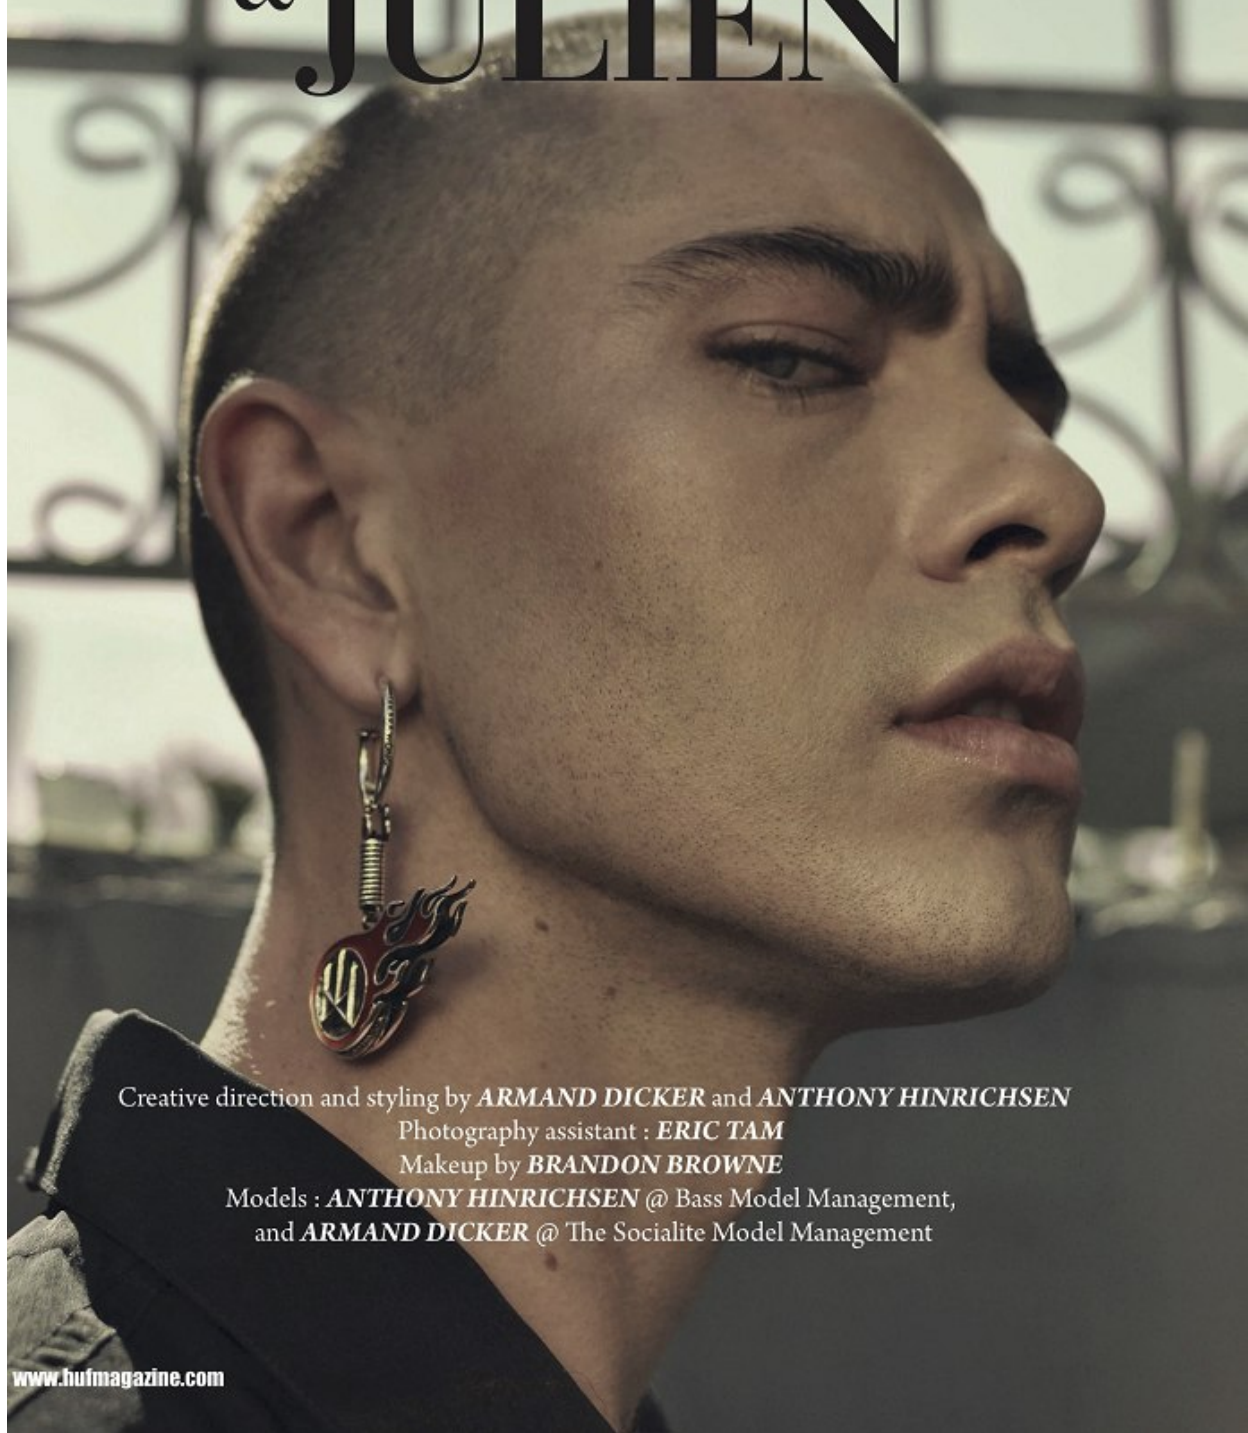

BOSS MODELS

CAPE TOWN

Photography by *KLAVDIYA FINOGINA*

ROMEO & JULIEN

Creative direction and styling by *ARMAND DICKER* and *ANTHONY HINRICHSEN*

Photography assistant : *ERIC TAM*

Makeup by *BRANDON BROWNE*

Models : *ANTHONY HINRICHSEN* @ Bass Model Management,
and *ARMAND DICKER* @ The Socialite Model Management

www.hufmagazine.com

ANT HINRICHSEN

Height: 187cm Chest: 104cm Waist: 78cm Suit: 42 R Shoe: 11 UK Hair: Brown Eyes: Blue