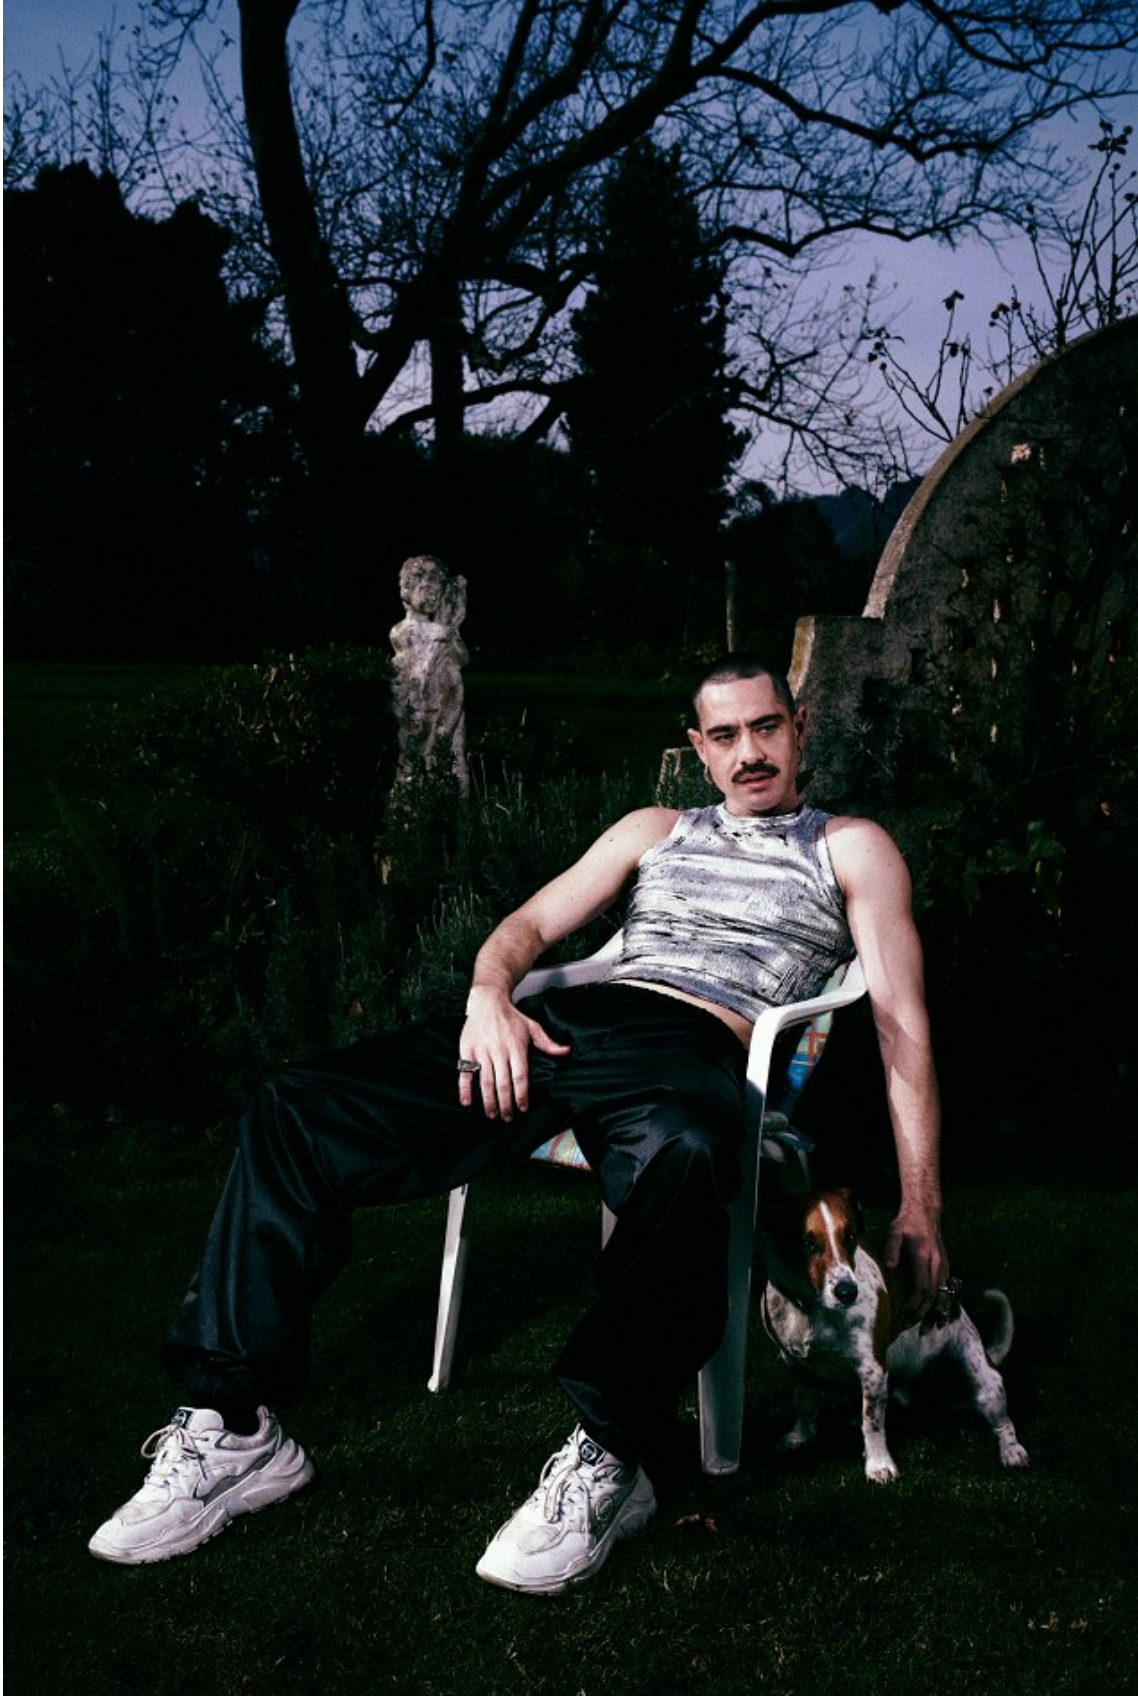

BOSS MODELS

CAPE TOWN

ANTHONY HINRICHSEN

Height: 187cm Chest: 105cm Waist: 78cm Suit: 41 L Shoe: 11 UK Hair: Brown Eyes: Blue