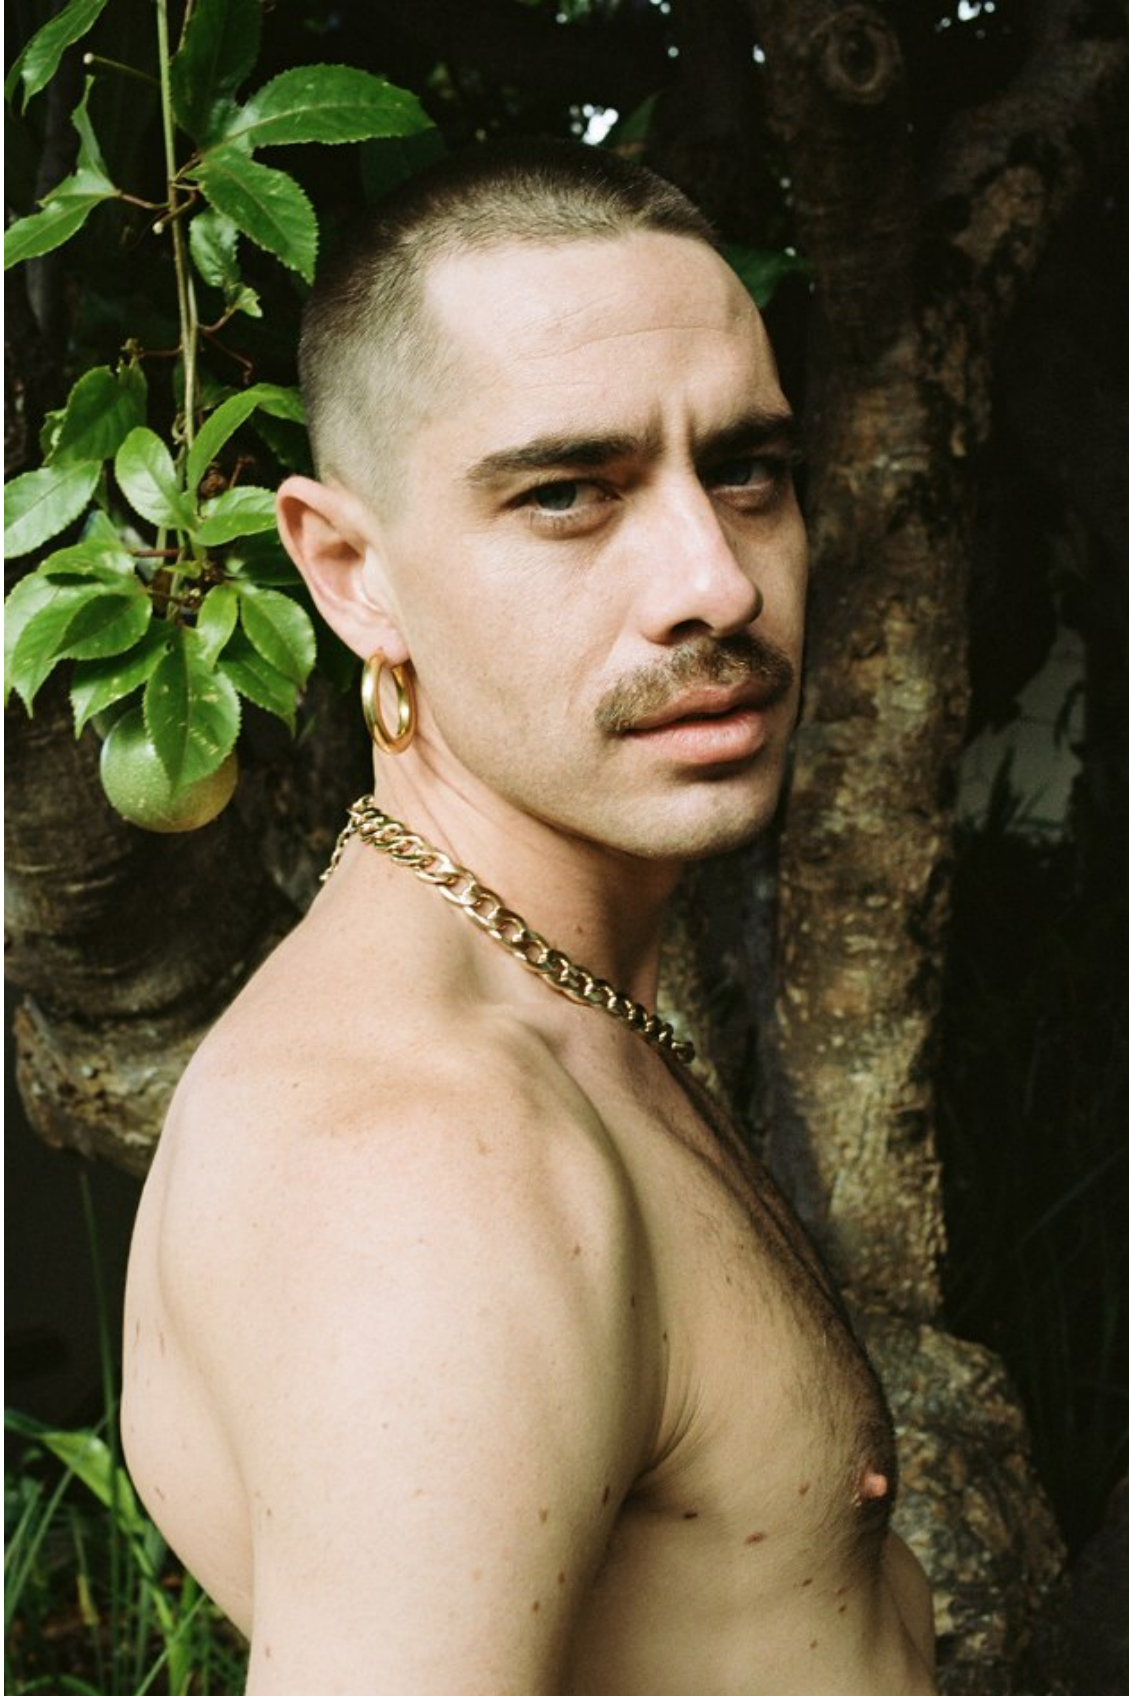

BOSS MODELS

CAPE TOWN

ANT HINRICHSEN

Height: 187cm Chest: 104cm Waist: 78cm Suit: 42 R Shoe: 11 UK Hair: Brown Eyes: Blue

BOSS MODELS

CAPE TOWN

ANT HINRICHSEN

Height: 187cm Chest: 104cm Waist: 78cm Suit: 42 R Shoe: 11 UK Hair: Brown Eyes: Blue