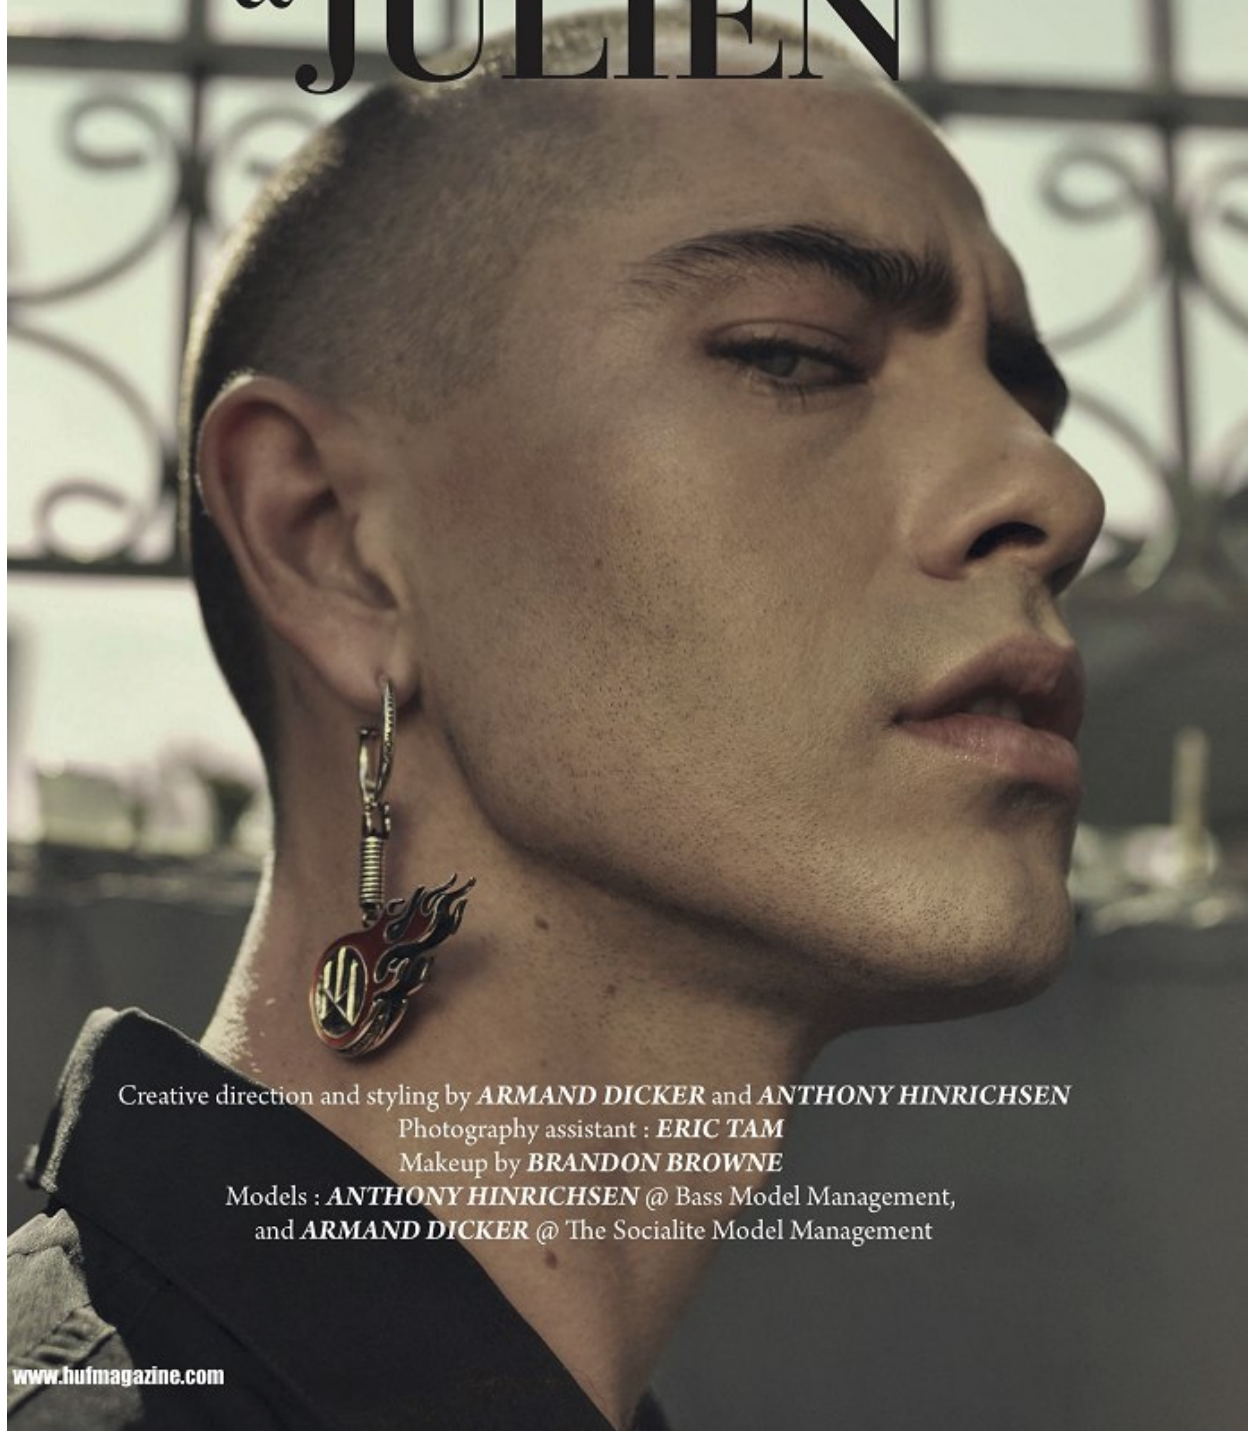

BOSS MODELS

CAPE TOWN

Photography by *KLAVDIYA FINOGINA*

ROMEO & JULIEN

Creative direction and styling by *ARMAND DICKER* and *ANTHONY HINRICHSEN*

Photography assistant : *ERIC TAM*

Makeup by *BRANDON BROWNE*

Models : *ANTHONY HINRICHSEN* @ Bass Model Management,
and *ARMAND DICKER* @ The Socialite Model Management

www.hufmagazine.com

ANT HINRICHSEN

Height: 187cm Chest: 104cm Waist: 78cm Suit: 42 R Shoe: 11 UK Hair: Brown Eyes: Blue