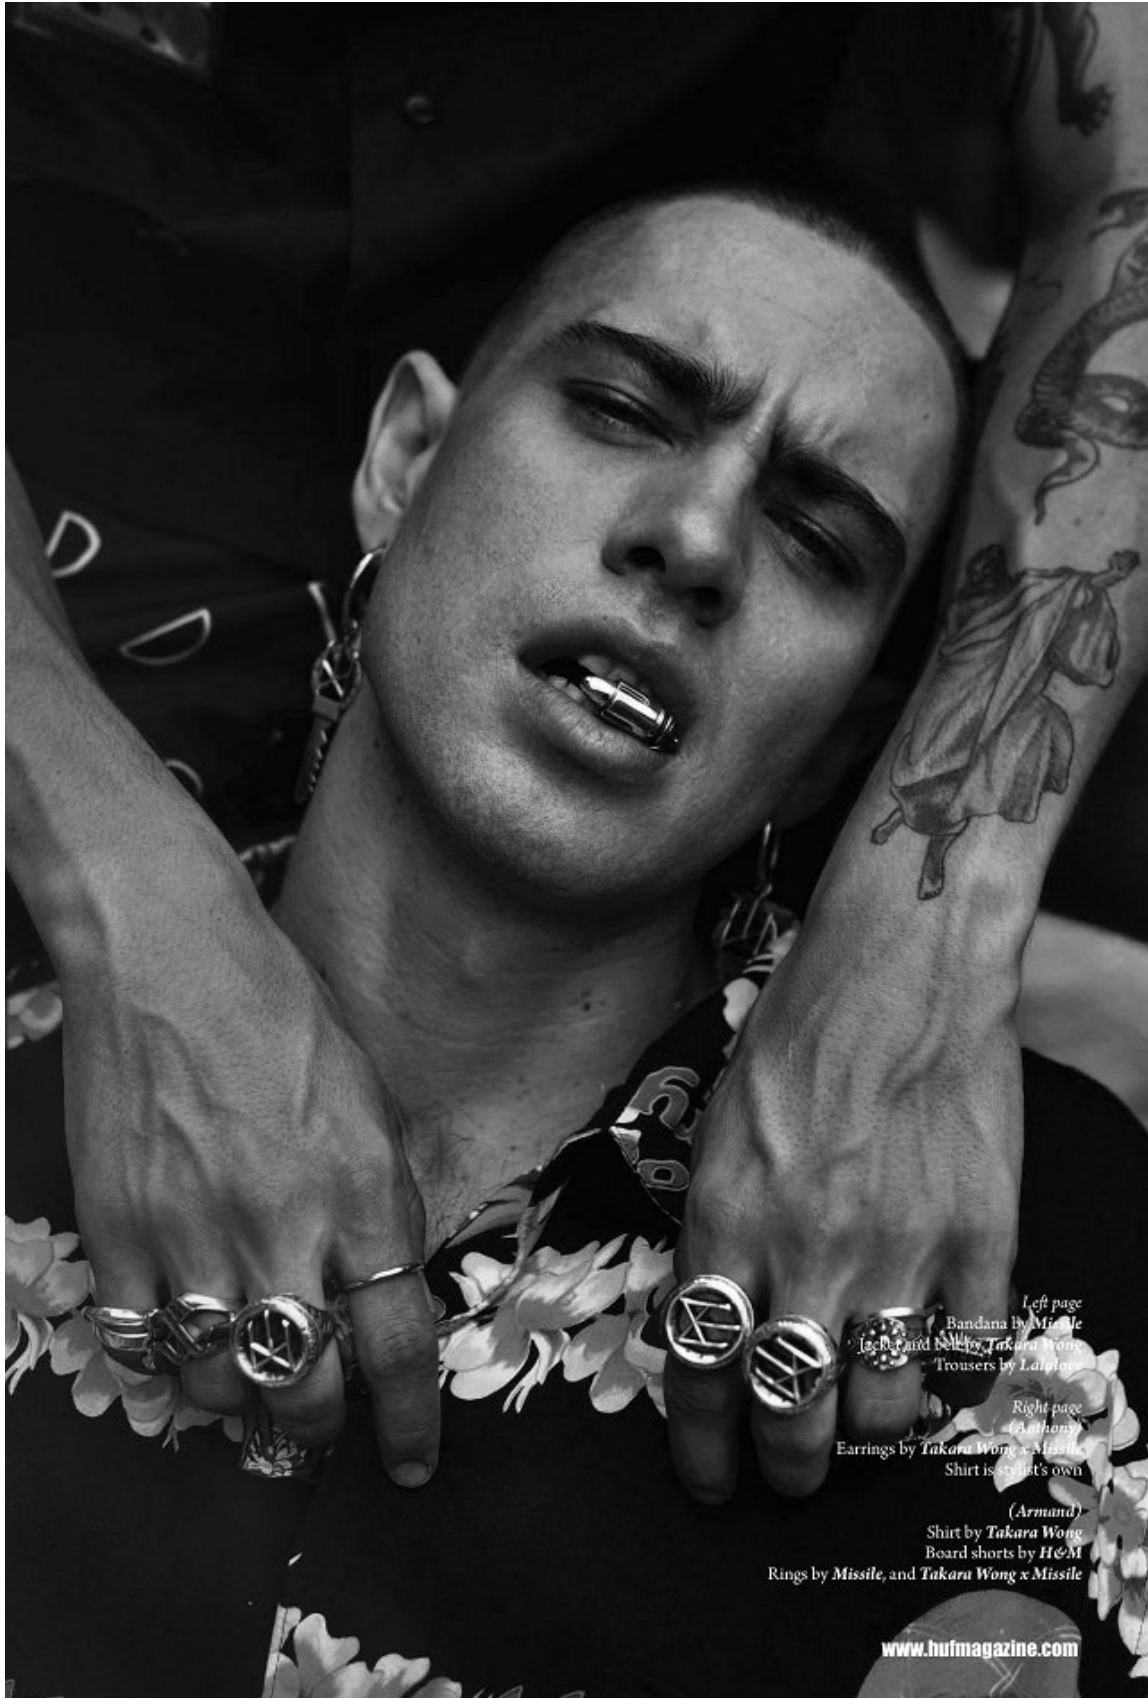

BOSS MODELS

CAPE TOWN

Left page
Bandana by Missile
Jacket and belt by Takara Wong
Trousers by Lalaya

Right page
(Anthony)
Earrings by Takara Wong x Missile
Shirt is artist's own

(Armand)
Shirt by Takara Wong
Board shorts by H&M
Rings by Missile, and Takara Wong x Missile

www.hufmagazine.com

ANT HINRICHSEN

Height: 187cm Chest: 104cm Waist: 78cm Suit: 42 R Shoe: 11 UK Hair: Brown Eyes: Blue