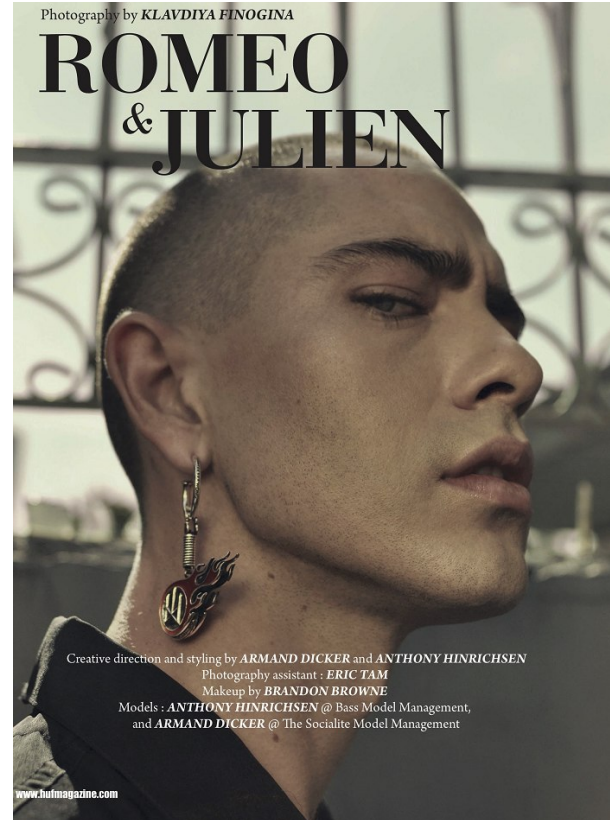

BOSS MODELS

CAPE TOWN

ANT HINRICHSEN

Height: 187cm Chest: 104cm Waist: 78cm Suit: 42 R Shoe: 11 UK Hair: Brown Eyes: Blue

BOSS MODELS

CAPE TOWN

ANT HINRICHSEN

Height: 187cm Chest: 104cm Waist: 78cm Suit: 42 R Shoe: 11 UK Hair: Brown Eyes: Blue

BOSS MODELS

CAPE TOWN

20. glamfakti.my

ANT HINRICHSEN

Height: 187cm Chest: 104cm Waist: 78cm Suit: 42 R Shoe: 11 UK Hair: Brown Eyes: Blue

BOSS MODELS

CAPE TOWN

ANT HINRICHSEN