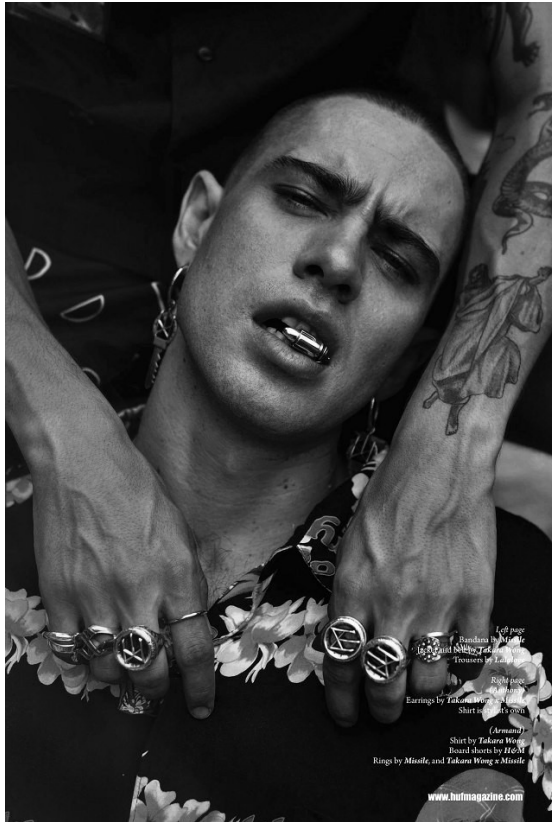

BOSS MODELS

CAPE TOWN

ANT HINRICHSEN

Height: 187cm Chest: 104cm Waist: 78cm Suit: 42 R Shoe: 11 UK Hair: Brown Eyes: Blue