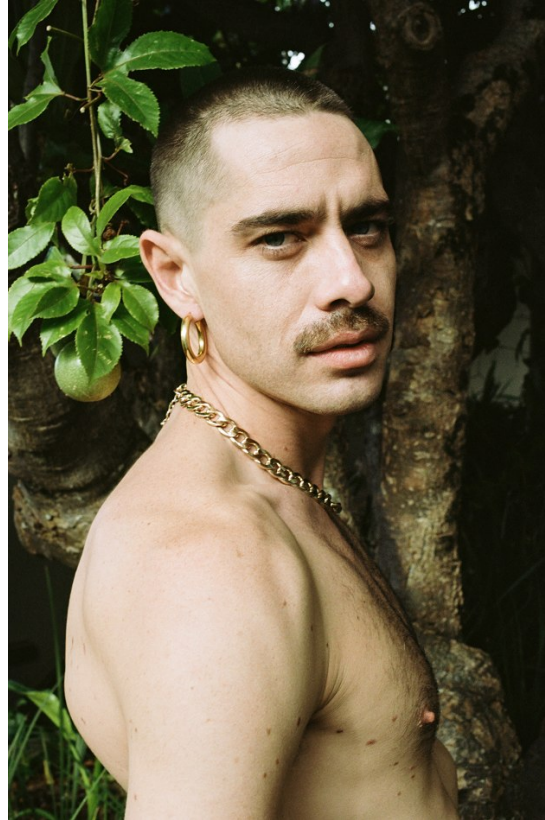

BOSS MODELS

CAPE TOWN

ANT HINRICHSEN

Height: 187cm Chest: 104cm Waist: 78cm Suit: 42 R Shoe: 11 UK Hair: Brown Eyes: Blue

BOSS MODELS

CAPE TOWN

ANT HINRICHSEN

Height: 187cm Chest: 104cm Waist: 78cm Suit: 42 R Shoe: 11 UK Hair: Brown Eyes: Blue

BOSS MODELS

CAPE TOWN

20. glamfakti.my

ANT HINRICHSEN

Height: 187cm Chest: 104cm Waist: 78cm Suit: 42 R Shoe: 11 UK Hair: Brown Eyes: Blue

BOSS MODELS

CAPE TOWN

ANT HINRICHSEN

Height: 187cm Chest: 104cm Waist: 78cm Suit: 42 R Shoe: 11 UK Hair: Brown Eyes: Blue

BOSS MODELS

CAPE TOWN

ANT HINRICHSEN

Height: 187cm Chest: 104cm Waist: 78cm Suit: 42 R Shoe: 11 UK Hair: Brown Eyes: Blue