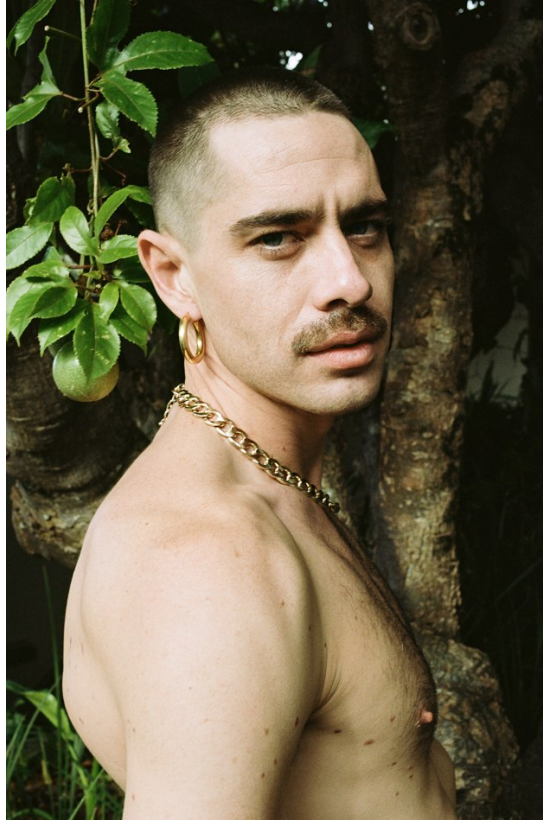

BOSS MODELS

CAPE TOWN

ANT HINRICHSEN

Height: 187cm Chest: 104cm Waist: 78cm Suit: 42 R Shoe: 11 UK Hair: Brown Eyes: Blue

BOSS MODELS

CAPE TOWN

ANT HINRICHSEN

Height: 187cm Chest: 104cm Waist: 78cm Suit: 42 R Shoe: 11 UK Hair: Brown Eyes: Blue

BOSS MODELS

CAPE TOWN

20. glamfakti.my

ANT HINRICHSEN

Height: 187cm Chest: 104cm Waist: 78cm Suit: 42 R Shoe: 11 UK Hair: Brown Eyes: Blue

BOSS MODELS

CAPE TOWN

ANT HINRICHSEN

Height: 187cm Chest: 104cm Waist: 78cm Suit: 42 R Shoe: 11 UK Hair: Brown Eyes: Blue

BOSS MODELS

CAPE TOWN

ANT HINRICHSEN

Height: 187cm Chest: 104cm Waist: 78cm Suit: 42 R Shoe: 11 UK Hair: Brown Eyes: Blue