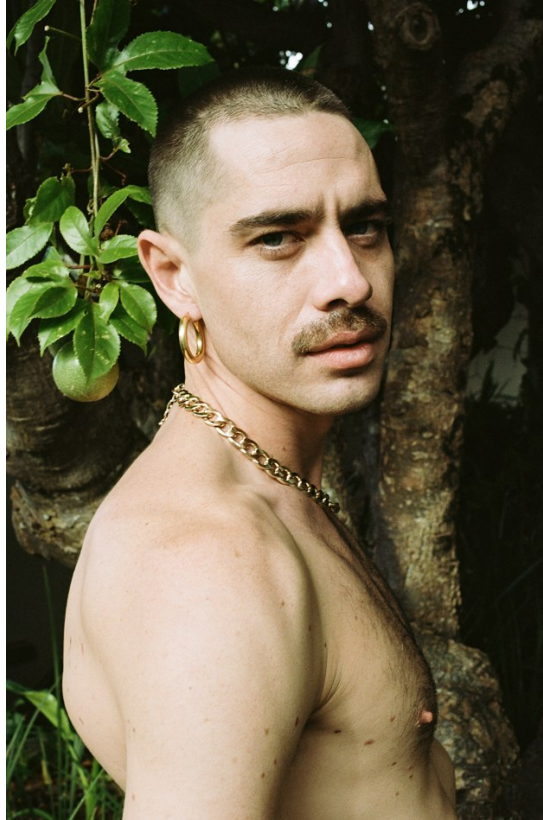

BOSS MODELS

CAPE TOWN

ANT HINRICHSEN

Height: 187cm Chest: 104cm Waist: 78cm Suit: 42 R Shoe: 11 UK Hair: Brown Eyes: Blue

BOSS MODELS

CAPE TOWN

ANT HINRICHSEN

Height: 187cm Chest: 104cm Waist: 78cm Suit: 42 R Shoe: 11 UK Hair: Brown Eyes: Blue

ANT HINRICHSEN

Height: 187cm Chest: 104cm Waist: 78cm Suit: 42 R Shoe: 11 UK Hair: Brown Eyes: Blue

BOSS MODELS

CAPE TOWN

ANT HINRICHSEN

Height: 187cm Chest: 104cm Waist: 78cm Suit: 42 R Shoe: 11 UK Hair: Brown Eyes: Blue

BOSS MODELS

CAPE TOWN

ANT HINRICHSEN

Height: 187cm Chest: 104cm Waist: 78cm Suit: 42 R Shoe: 11 UK Hair: Brown Eyes: Blue