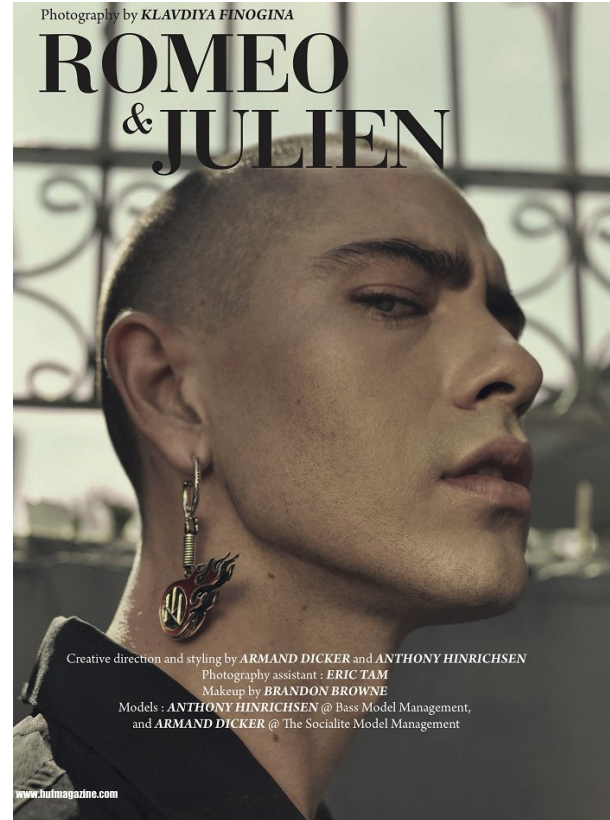

BOSS MODELS

CAPE TOWN

ANT HINRICHSEN

Height: 187cm Chest: 104cm Waist: 78cm Suit: 42 R Shoe: 11 UK Hair: Brown Eyes: Blue

BOSS MODELS

CAPE TOWN

ANT HINRICHSEN

Height: 187cm Chest: 104cm Waist: 78cm Suit: 42 R Shoe: 11 UK Hair: Brown Eyes: Blue