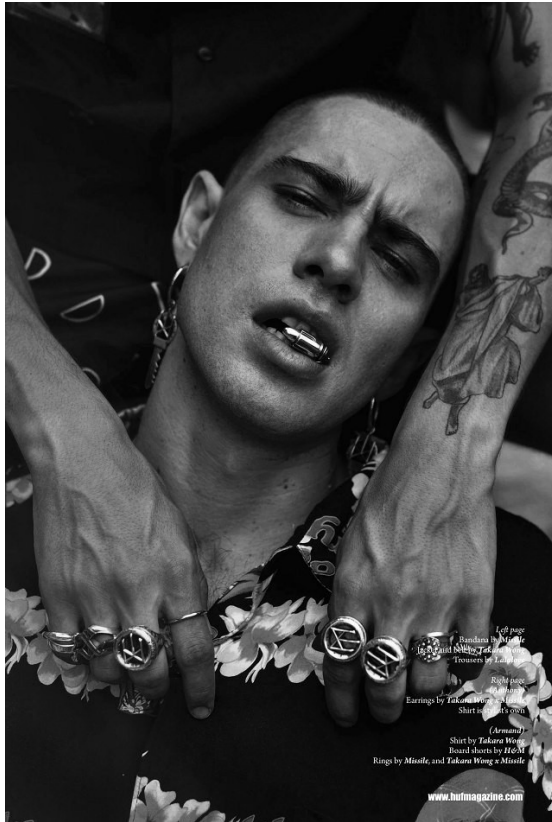

BOSS MODELS

CAPE TOWN

ANT HINRICHSEN

Height: 187cm Chest: 104cm Waist: 78cm Suit: 42 R Shoe: 11 UK Hair: Brown Eyes: Blue

BOSS MODELS

CAPE TOWN

ANT HINRICHSEN

Height: 187cm Chest: 104cm Waist: 78cm Suit: 42 R Shoe: 11 UK Hair: Brown Eyes: Blue

BOSS MODELS

CAPE TOWN

20. glamfakti.my

ANT HINRICHSEN

Height: 187cm Chest: 104cm Waist: 78cm Suit: 42 R Shoe: 11 UK Hair: Brown Eyes: Blue

BOSS MODELS

CAPE TOWN

ANT HINRICHSEN