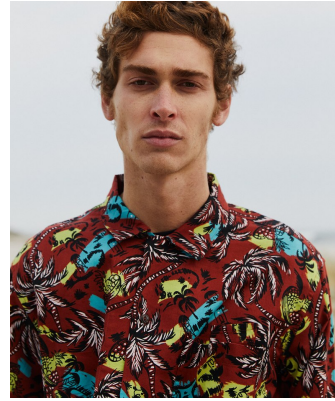

BOSS MODELS

CAPE TOWN

SEAN BARENBLATT

Height: 189cm Chest: 94cm Waist: 76cm Suit: 38 L Shoe: 11 UK Hair: Auburn Eyes: Hazel