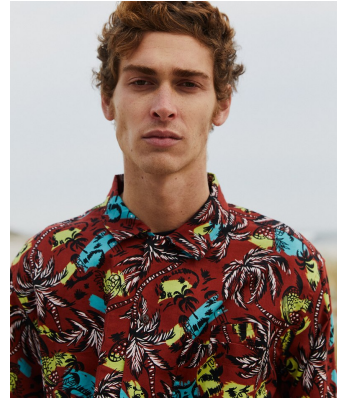

BOSS MODELS

CAPE TOWN

SEAN BARENBLATT

Height: 189cm Chest: 94cm Waist: 76cm Suit: 38 L Shoe: 11 UK Hair: Auburn Eyes: Hazel

BOSS MODELS

CAPE TOWN

SEAN BARENBLATT

Height: 189cm Chest: 94cm Waist: 76cm Suit: 38 L Shoe: 11 UK Hair: Auburn Eyes: Hazel