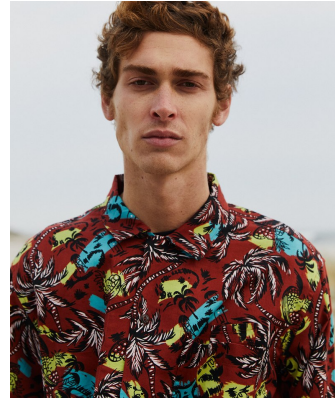

BOSS MODELS

CAPE TOWN

SEAN BARENBLATT

Height: 189cm Chest: 94cm Waist: 76cm Suit: 38 L Shoe: 11 UK Hair: Auburn Eyes: Hazel

BOSS MODELS

CAPE TOWN

SEAN BARENBLATT

Height: 189cm Chest: 94cm Waist: 76cm Suit: 38 L Shoe: 11 UK Hair: Auburn Eyes: Hazel