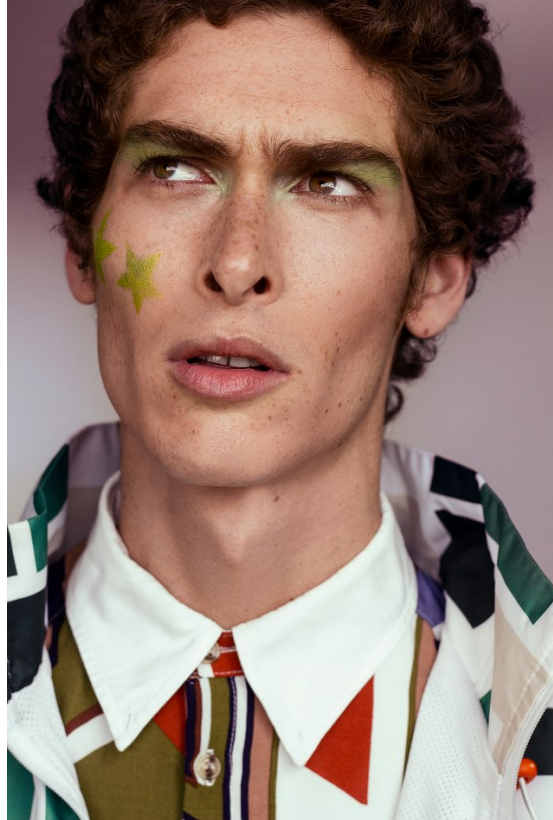

BOSS MODELS

CAPE TOWN

SEAN BARENBLATT

Height: 189cm Chest: 94cm Waist: 76cm Suit: 38 L Shoe: 11 UK Hair: Auburn Eyes: Hazel

BOSS MODELS

CAPE TOWN

SEAN BARENBLATT

Height: 189cm Chest: 94cm Waist: 76cm Suit: 38 L Shoe: 11 UK Hair: Auburn Eyes: Hazel

BOSS MODELS

CAPE TOWN

SEAN BARENBLATT

Height: 189cm Chest: 94cm Waist: 76cm Suit: 38 L Shoe: 11 UK Hair: Auburn Eyes: Hazel