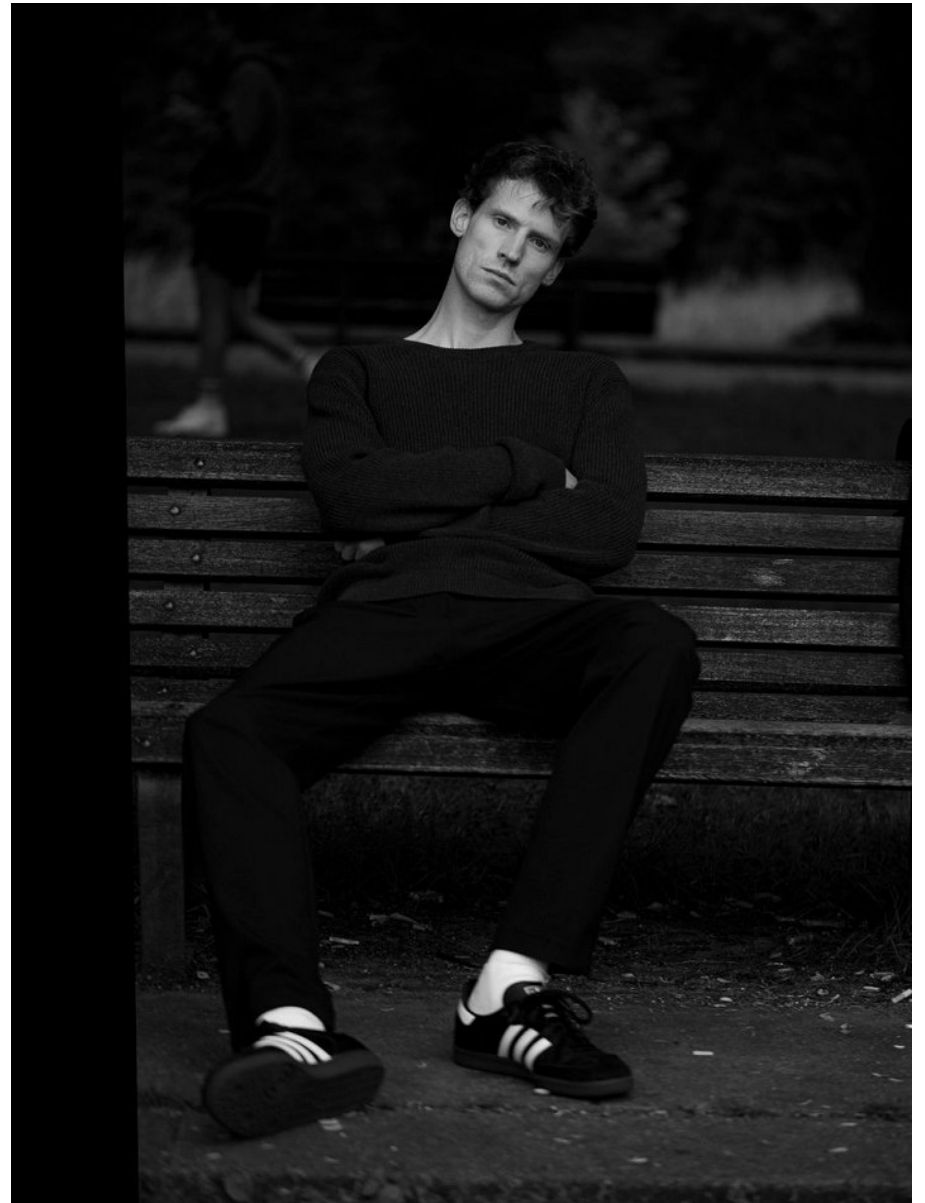

BOSS MODELS

CAPE TOWN

Height: 189cm Chest: 95cm Waist: 75cm Suit: 38 L Shoe: 10.5 UK Hair: Red Eyes: Blue