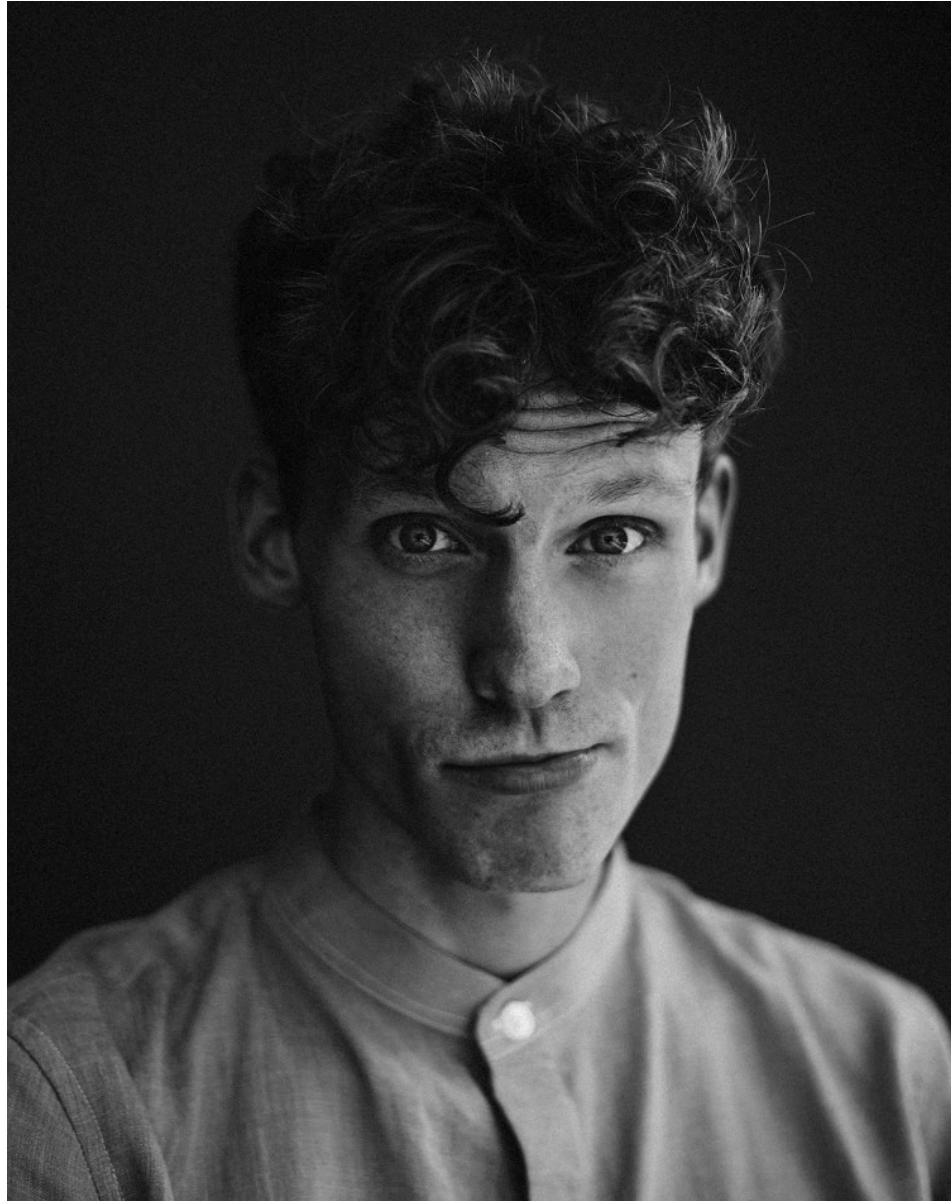

BEN COPELAND

BOSS MODELS

CAPE TOWN

BEN COPELAND

Height: 189cm Chest: 95cm Waist: 75cm Suit: 38 L Shoe: 10.5 UK Hair: Red Eyes: Blue