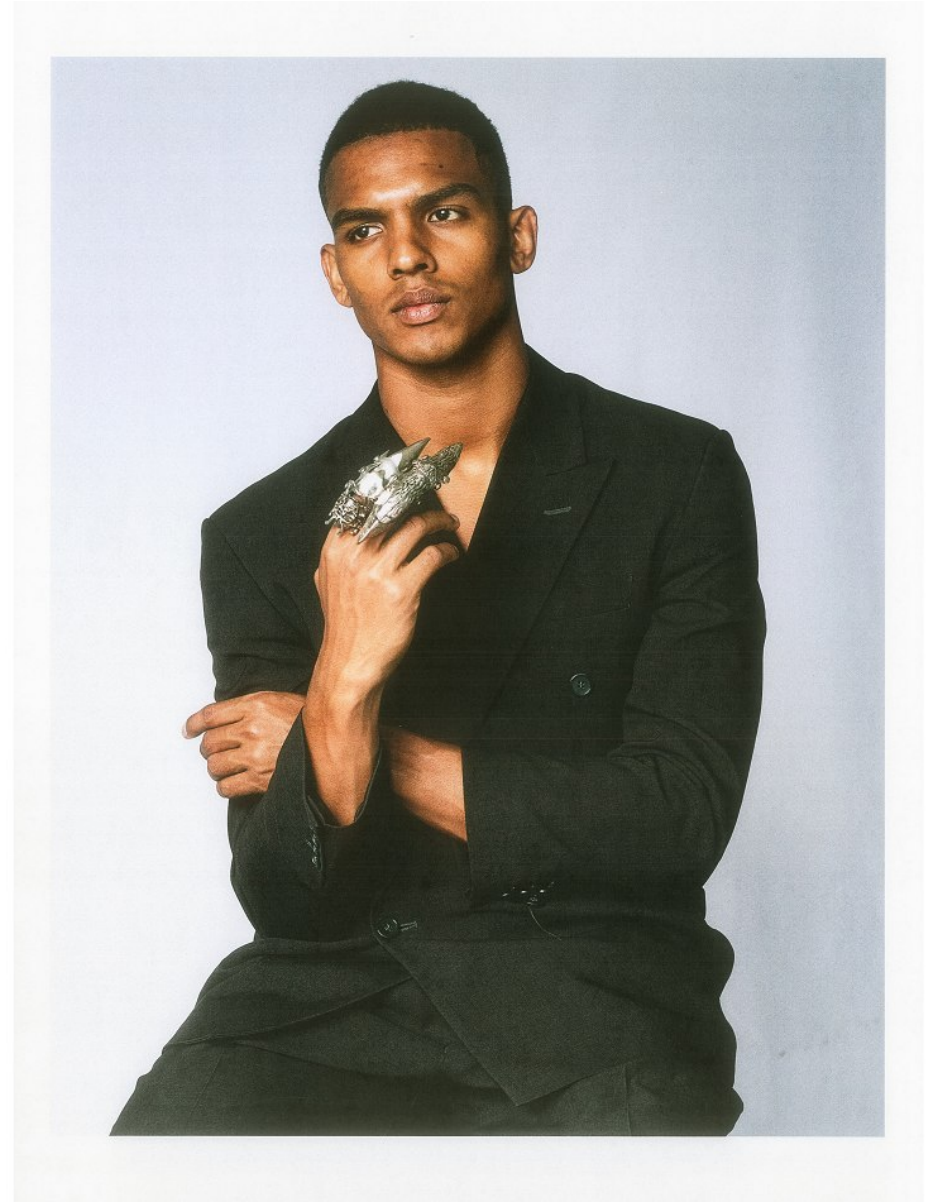

BOSS MODELS

CAPE TOWN

Height: 184cm Chest: 104cm Waist: 80cm Suit: 40.5 R Shoe: 10.5 UK Hair: Brown Eyes: Brown