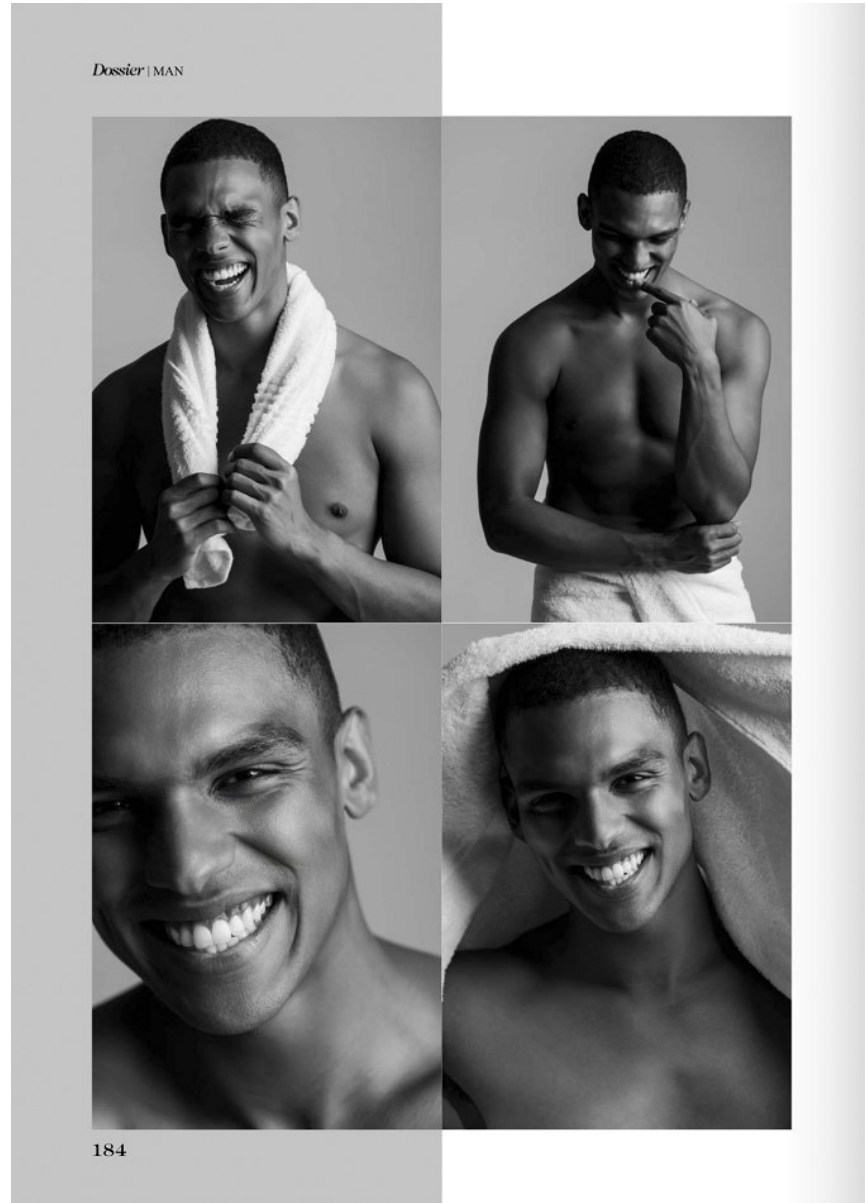

BOSS MODELS

CAPE TOWN

184

Height: 184cm Chest: 104cm Waist: 80cm Suit: 40.5 R Shoe: 10.5 UK Hair: Brown Eyes: Brown