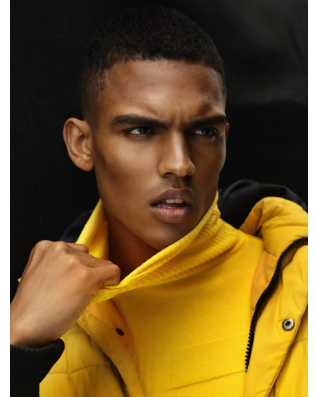

BOSS MODELS

CAPE TOWN

DANIEL SPOGTER

Height: 184cm Chest: 104cm Waist: 80cm Suit: 40.5 R Shoe: 10.5 UK Hair: Brown Eyes: Brown