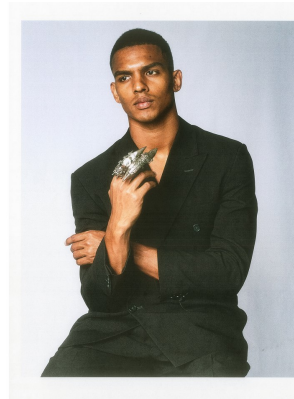

BOSS MODELS

CAPE TOWN

DANIEL SPOGTER

Height: 184cm Chest: 104cm Waist: 80cm Suit: 40.5 R Shoe: 10.5 UK Hair: Brown Eyes: Brown

BOSS MODELS

CAPE TOWN

DANIEL SPOGTER

Height: 184cm Chest: 104cm Waist: 80cm Suit: 40.5 R Shoe: 10.5 UK Hair: Brown Eyes: Brown

BOSS MODELS

CAPE TOWN

DANIEL SPOGTER

Height: 184cm Chest: 104cm Waist: 80cm Suit: 40.5 R Shoe: 10.5 UK Hair: Brown Eyes: Brown