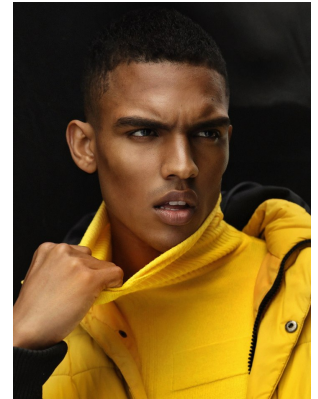

BOSS MODELS

CAPE TOWN

DANIEL SPOGTER

Height: 184cm Chest: 104cm Waist: 80cm Suit: 40.5 R Shoe: 10.5 UK Hair: Brown Eyes: Brown

BOSS MODELS

CAPE TOWN

DANIEL SPOGTER

Height: 184cm Chest: 104cm Waist: 80cm Suit: 40.5 R Shoe: 10.5 UK Hair: Brown Eyes: Brown

BOSS MODELS

CAPE TOWN

DANIEL SPOGTER

Height: 184cm Chest: 104cm Waist: 80cm Suit: 40.5 R Shoe: 10.5 UK Hair: Brown Eyes: Brown