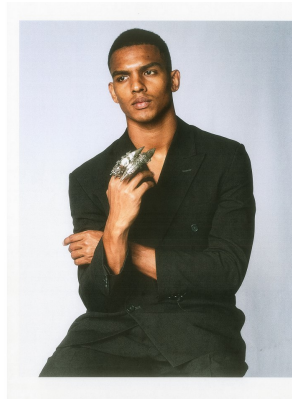

# BOSS MODELS

CAPE TOWN

## DANIEL SPOGTER

Height: 184cm Chest: 104cm Waist: 80cm Suit: 40.5 R Shoe: 10.5 UK Hair: Brown Eyes: Brown