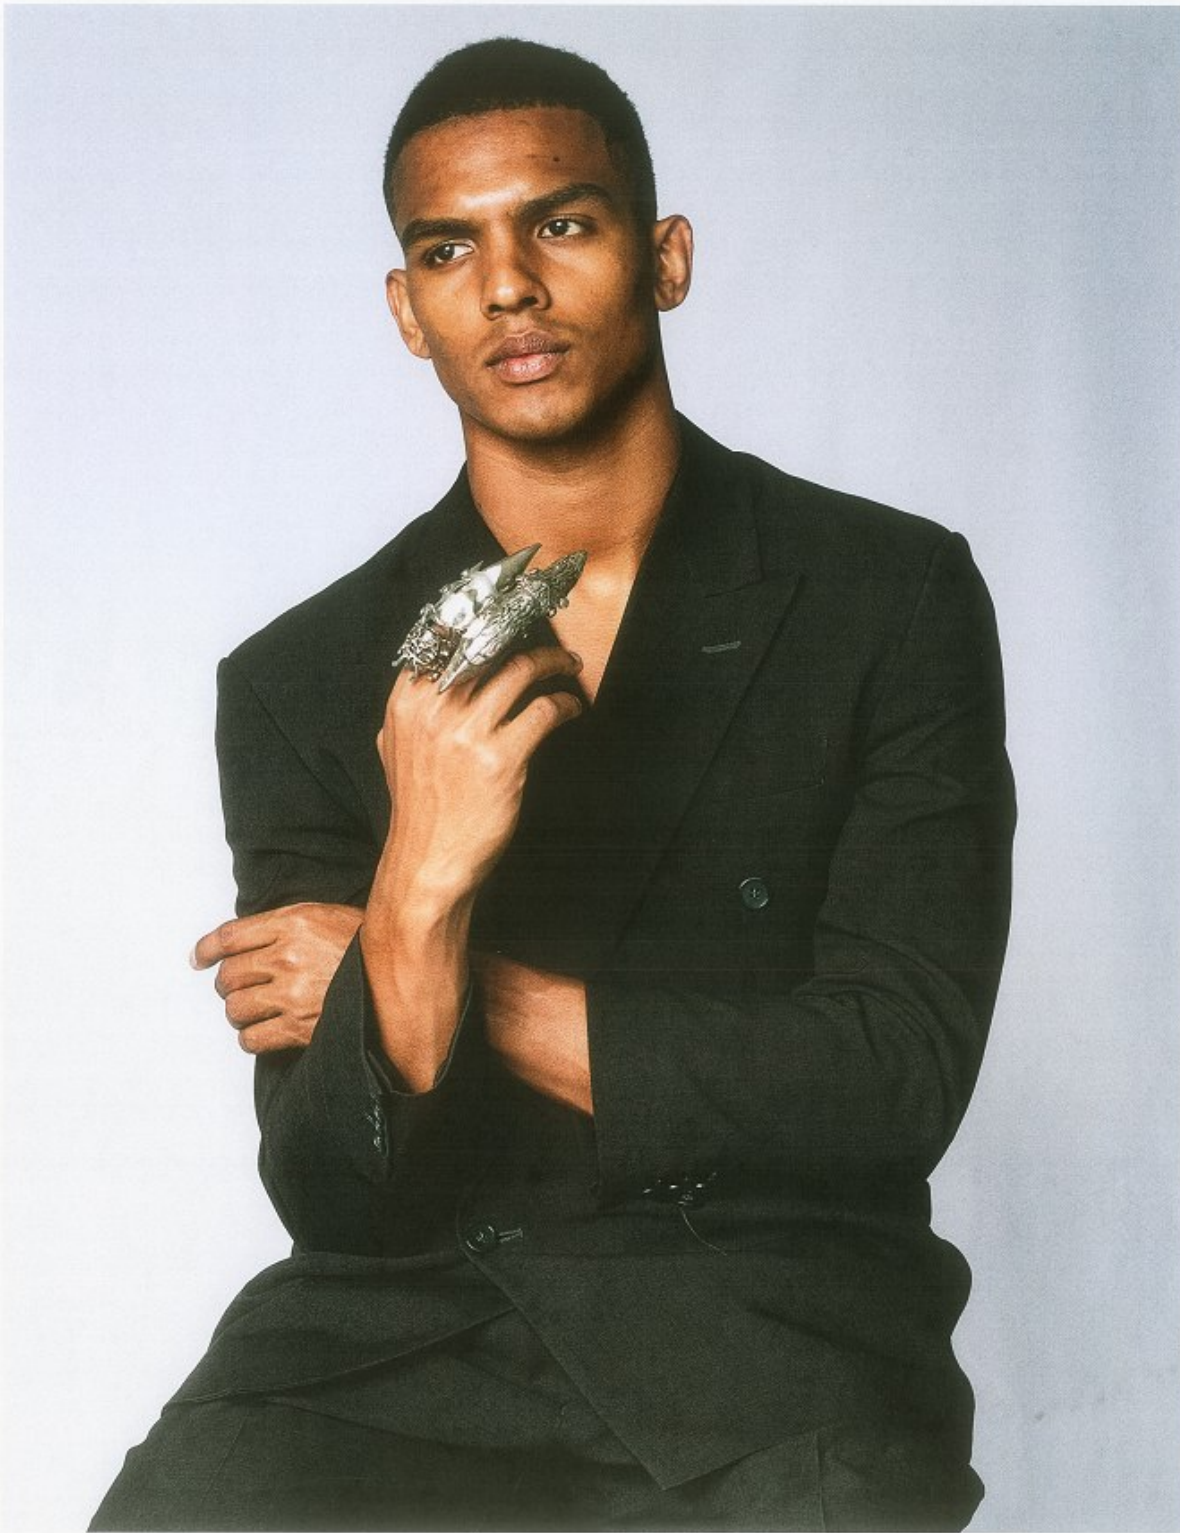

BOSS MODELS

CAPE TOWN

Height: 184cm Chest: 104cm Waist: 80cm Suit: 40.5 R Shoe: 10.5 UK Hair: Brown Eyes: Brown