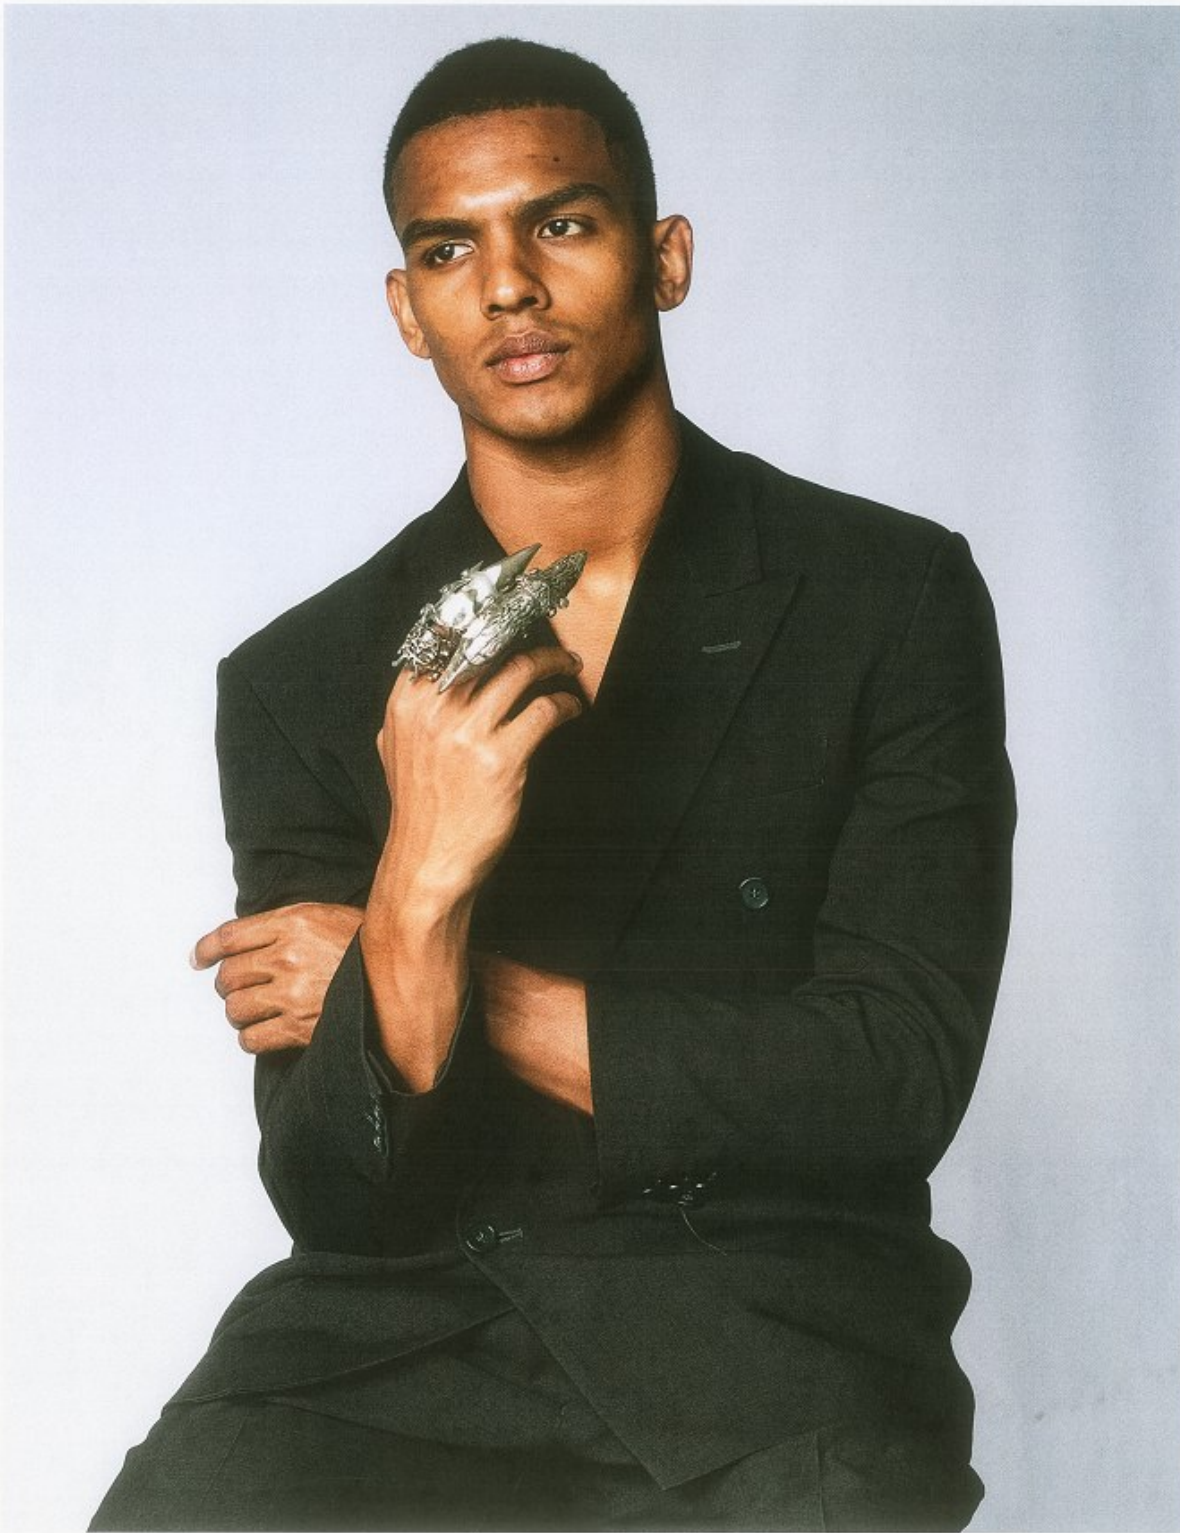

BOSS MODELS

CAPE TOWN

DANIEL SPOGTER

Height: 184cm Chest: 104cm Waist: 80cm Suit: 40.5 R Shoe: 10.5 UK Hair: Brown Eyes: Brown

BOSS MODELS

CAPE TOWN

DANIEL SPOGTER

Height: 184cm Chest: 104cm Waist: 80cm Suit: 40.5 R Shoe: 10.5 UK Hair: Brown Eyes: Brown