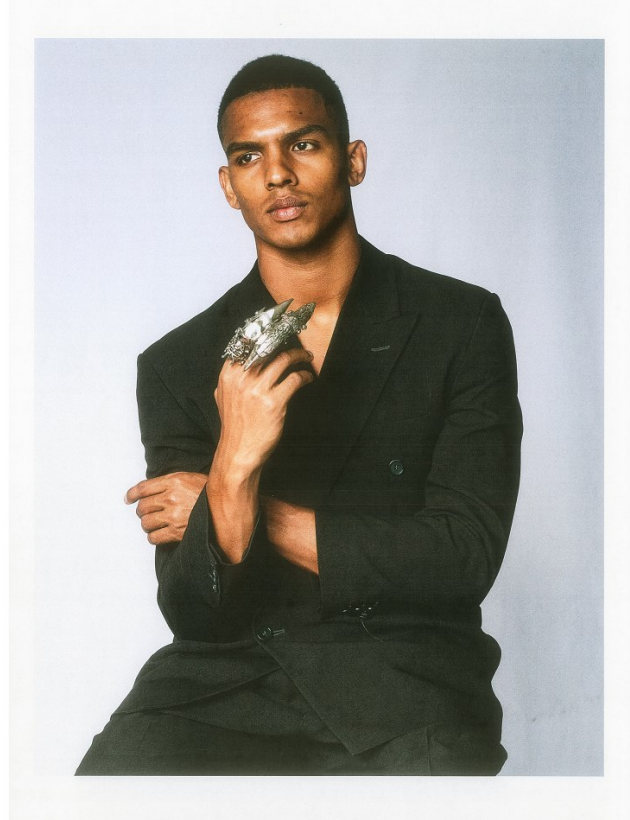

# BOSS MODELS

CAPE TOWN

DANIEL SPOGTER

Height: 184cm Chest: 102cm Waist: 79cm Suit: 40.5 R Shoe: 10.5 UK Hair: Brown Eyes: Brown

# BOSS MODELS

CAPE TOWN