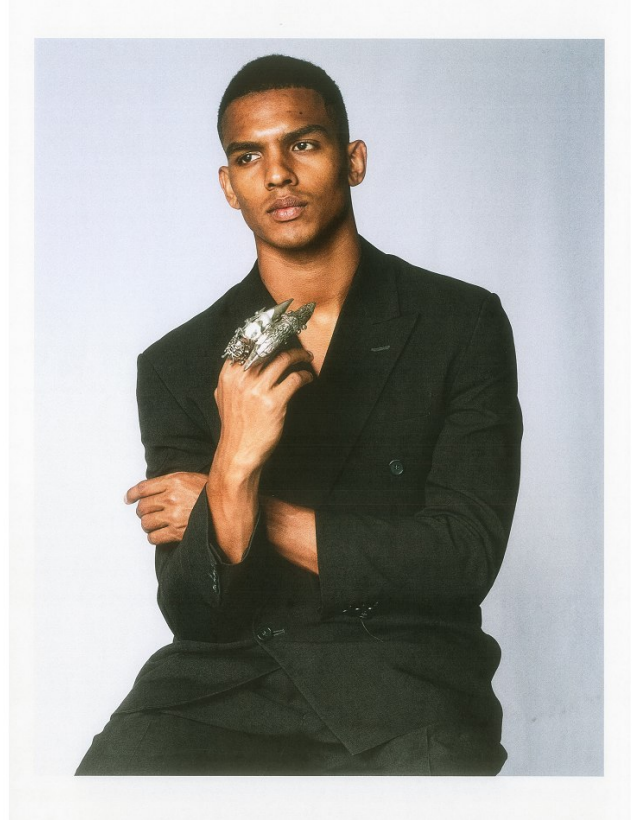

BOSS MODELS

CAPE TOWN

DANIEL SPOGTER

Height: 184cm Chest: 104cm Waist: 80cm Suit: 40.5 R Shoe: 10.5 UK Hair: Brown Eyes: Brown

BOSS MODELS

CAPE TOWN

DANIEL SPOGTER

Height: 184cm Chest: 104cm Waist: 80cm Suit: 40.5 R Shoe: 10.5 UK Hair: Brown Eyes: Brown