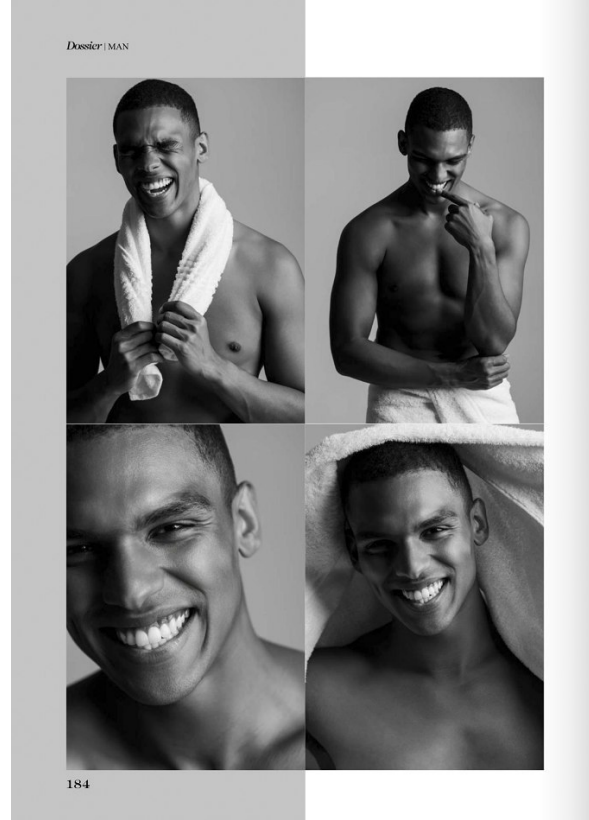

BOSS MODELS

CAPE TOWN

DANIEL SPOGTER

Height: 184cm Chest: 104cm Waist: 80cm Suit: 40.5 R Shoe: 10.5 UK Hair: Brown Eyes: Brown