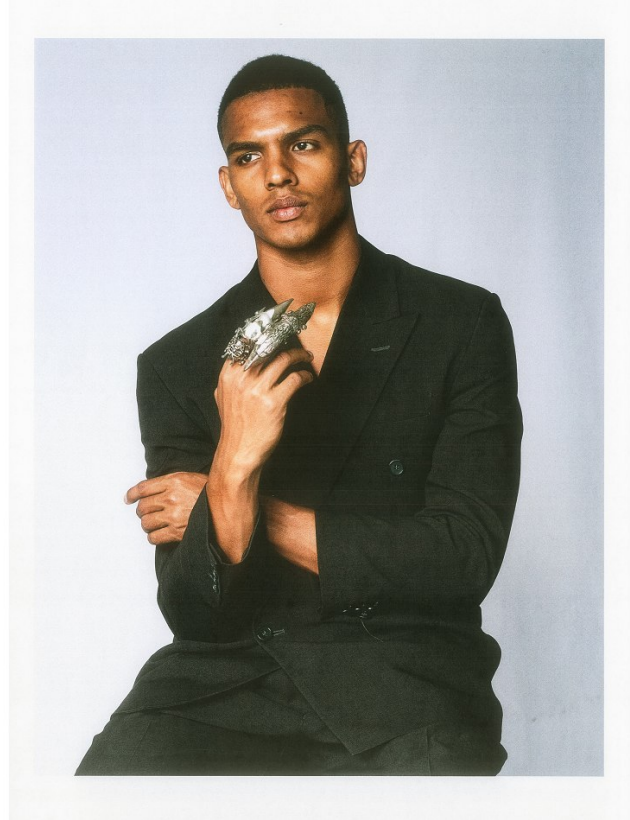

BOSS MODELS

CAPE TOWN

DANIEL SPOGTER

Height: 184cm Chest: 104cm Waist: 80cm Suit: 40.5 R Shoe: 10.5 UK Hair: Brown Eyes: Brown

BOSS MODELS

CAPE TOWN

DANIEL SPOGTER

Height: 184cm Chest: 104cm Waist: 80cm Suit: 40.5 R Shoe: 10.5 UK Hair: Brown Eyes: Brown