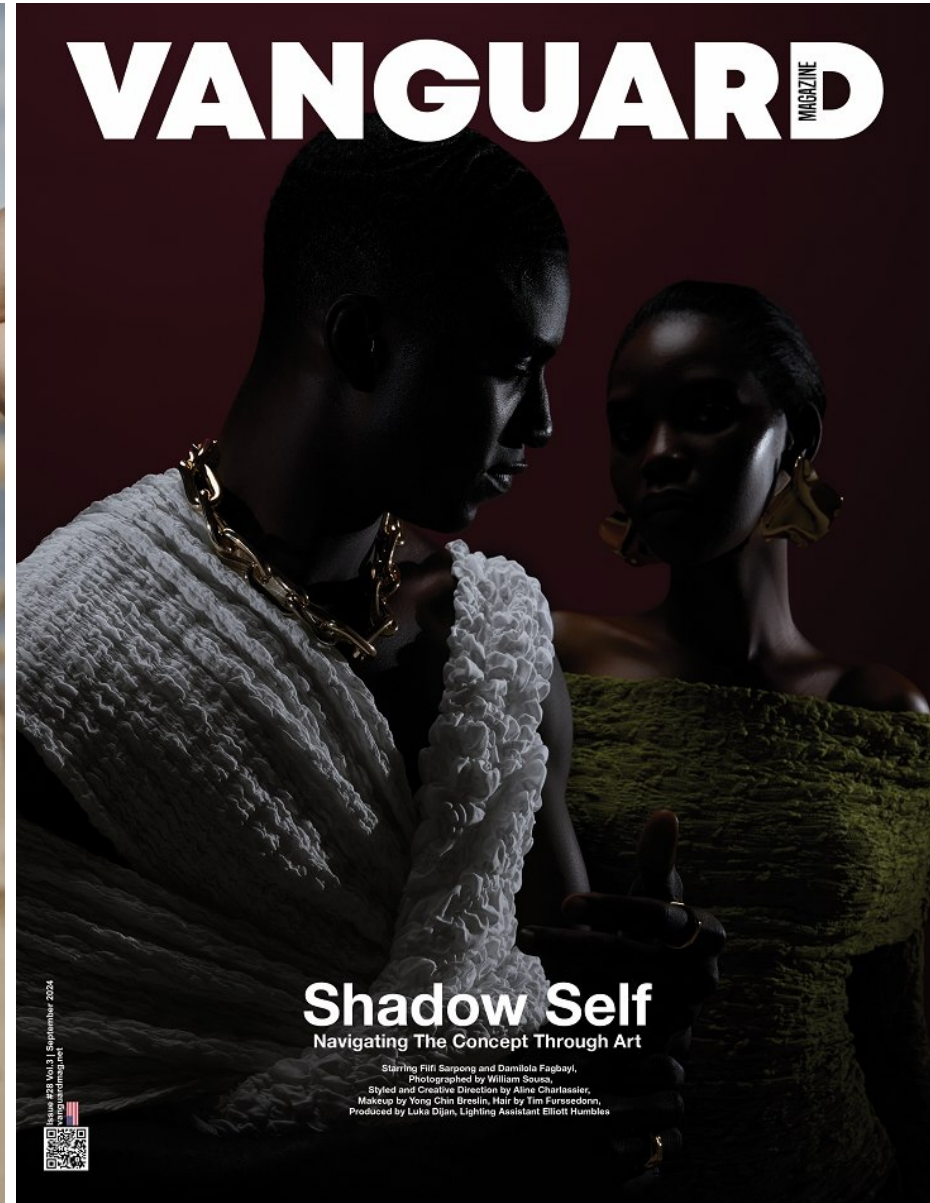

BOSS MODELS

CAPE TOWN

FIIFI SARPONG

Height: 185cm Chest: 98cm Waist: 73cm Suit: 38 R Shoe: 9.5 UK Hair: Black Eyes: Black