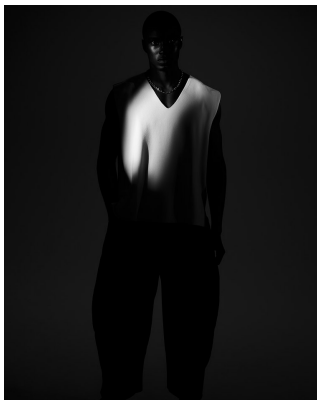

BOSS MODELS

CAPE TOWN

FIIFI SARPONG

Height: 185cm Chest: 94cm Waist: 72cm Suit: 36 R Shoe: 9.5 UK Hair: Black Eyes: Black

BOSS MODELS

CAPE TOWN

FIIFI SARPONG

Height: 185cm Chest: 94cm Waist: 72cm Suit: 36 R Shoe: 9.5 UK Hair: Black Eyes: Black