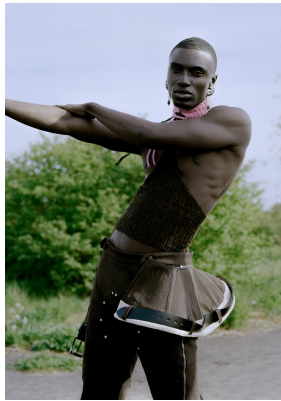

BOSS MODELS

CAPE TOWN

FIIFI SARPONG

Height: 185cm Chest: 98cm Waist: 73cm Suit: 38 R Shoe: 9.5 UK Hair: Black Eyes: Black

BOSS MODELS

CAPE TOWN

FIIFI SARPONG

Height: 185cm Chest: 98cm Waist: 73cm Suit: 38 R Shoe: 9.5 UK Hair: Black Eyes: Black

BOSS MODELS

CAPE TOWN

Vanity Teen

FIIFI SARPONG

Height: 185cm Chest: 98cm Waist: 73cm Suit: 38 R Shoe: 9.5 UK Hair: Black Eyes: Black

BOSS MODELS

CAPE TOWN

FIIFI SARPONG

Height: 185cm Chest: 98cm Waist: 73cm Suit: 38 R Shoe: 9.5 UK Hair: Black Eyes: Black