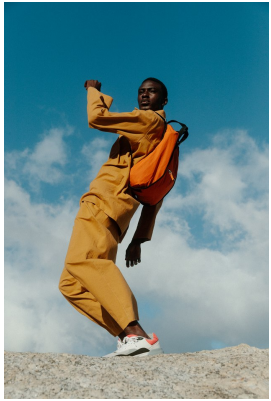

BOSS MODELS

CAPE TOWN

FIIFI SARPONG

Height: 185cm Chest: 94cm Waist: 72cm Suit: 36 R Shoe: 9.5 UK Hair: Black Eyes: Black

BOSS MODELS

CAPE TOWN

FIIFI SARPONG

Height: 185cm Chest: 94cm Waist: 72cm Suit: 36 R Shoe: 9.5 UK Hair: Black Eyes: Black