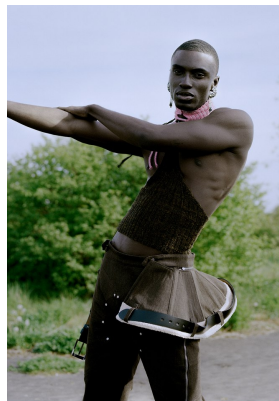

BOSS MODELS

CAPE TOWN

FIIFI SARPONG

Height: 185cm Chest: 94cm Waist: 72cm Suit: 36 R Shoe: 9.5 UK Hair: Black Eyes: Black

BOSS MODELS

CAPE TOWN

FIIFI SARPONG

Height: 185cm Chest: 94cm Waist: 72cm Suit: 36 R Shoe: 9.5 UK Hair: Black Eyes: Black