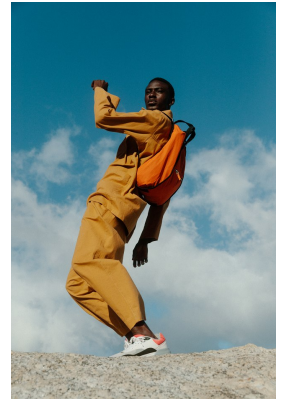

BOSS MODELS

CAPE TOWN

FIIFI SARPONG

Height: 185cm Chest: 98cm Waist: 73cm Suit: 38 R Shoe: 9.5 UK Hair: Black Eyes: Black

BOSS MODELS

CAPE TOWN

FIIFI SARPONG

Height: 185cm Chest: 98cm Waist: 73cm Suit: 38 R Shoe: 9.5 UK Hair: Black Eyes: Black

BOSS MODELS

CAPE TOWN

Vanity Teen

FIIFI SARPONG

Height: 185cm Chest: 98cm Waist: 73cm Suit: 38 R Shoe: 9.5 UK Hair: Black Eyes: Black

BOSS MODELS

CAPE TOWN

FIIFI SARPONG

Height: 185cm Chest: 98cm Waist: 73cm Suit: 38 R Shoe: 9.5 UK Hair: Black Eyes: Black