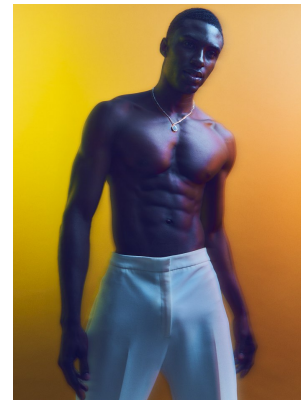

# BOSS MODELS

CAPE TOWN

## FIIFI SARPONG

Height: 185cm Chest: 90cm Waist: 73cm Suit: 36 R Shoe: 9.5 UK Hair: Black Eyes: Black