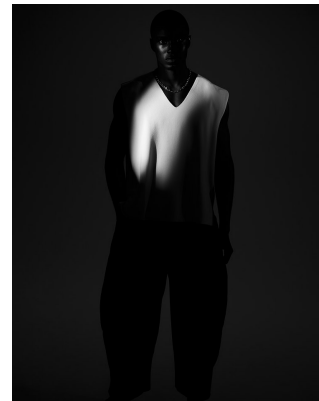

BOSS MODELS

CAPE TOWN

FIIFI SARPONG

Height: 185cm Chest: 98cm Waist: 73cm Suit: 38 R Shoe: 9.5 UK Hair: Black Eyes: Black

BOSS MODELS

CAPE TOWN

FIIFI SARPONG

Height: 185cm Chest: 98cm Waist: 73cm Suit: 38 R Shoe: 9.5 UK Hair: Black Eyes: Black

BOSS MODELS

CAPE TOWN

Vanity Teen

FIIFI SARPONG

Height: 185cm Chest: 98cm Waist: 73cm Suit: 38 R Shoe: 9.5 UK Hair: Black Eyes: Black

BOSS MODELS

CAPE TOWN

FIIFI SARPONG

Height: 185cm Chest: 98cm Waist: 73cm Suit: 38 R Shoe: 9.5 UK Hair: Black Eyes: Black