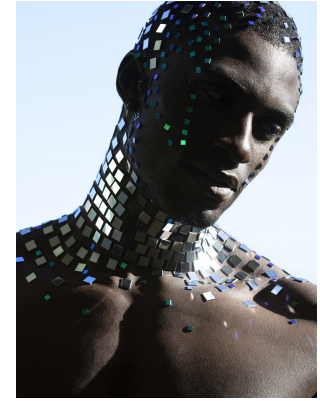

BOSS MODELS

CAPE TOWN

FIIFI SARPONG

Height: 185cm Chest: 98cm Waist: 73cm Suit: 38 R Shoe: 9.5 UK Hair: Black Eyes: Black

BOSS MODELS

CAPE TOWN

FIIFI SARPONG

Height: 185cm Chest: 98cm Waist: 73cm Suit: 38 R Shoe: 9.5 UK Hair: Black Eyes: Black

BOSS MODELS

CAPE TOWN

Vanity Teen

FIIFI SARPONG

Height: 185cm Chest: 98cm Waist: 73cm Suit: 38 R Shoe: 9.5 UK Hair: Black Eyes: Black

BOSS MODELS

CAPE TOWN

FIIFI SARPONG

Height: 185cm Chest: 98cm Waist: 73cm Suit: 38 R Shoe: 9.5 UK Hair: Black Eyes: Black