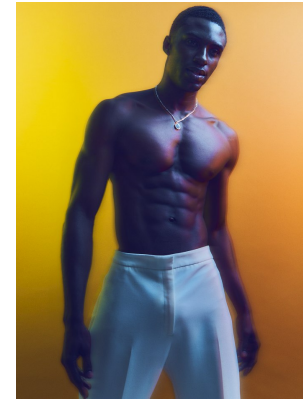

BOSS MODELS

CAPE TOWN

FIIFI SARPONG

Height: 185cm Chest: 98cm Waist: 73cm Suit: 38 R Shoe: 9.5 UK Hair: Black Eyes: Black

BOSS MODELS

CAPE TOWN

FIIFI SARPONG

Height: 185cm Chest: 98cm Waist: 73cm Suit: 38 R Shoe: 9.5 UK Hair: Black Eyes: Black

BOSS MODELS

CAPE TOWN

Vanity Teen

FIIFI SARPONG

Height: 185cm Chest: 98cm Waist: 73cm Suit: 38 R Shoe: 9.5 UK Hair: Black Eyes: Black

BOSS MODELS

CAPE TOWN

FIIFI SARPONG

Height: 185cm Chest: 98cm Waist: 73cm Suit: 38 R Shoe: 9.5 UK Hair: Black Eyes: Black