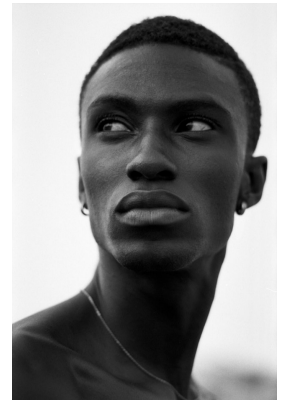

BOSS MODELS

CAPE TOWN

FIIFI SARPONG

Height: 185cm Chest: 98cm Waist: 73cm Suit: 38 R Shoe: 9.5 UK Hair: Black Eyes: Black

BOSS MODELS

CAPE TOWN

FIIFI SARPONG

Height: 185cm Chest: 98cm Waist: 73cm Suit: 38 R Shoe: 9.5 UK Hair: Black Eyes: Black

BOSS MODELS

CAPE TOWN

Vanity Teen

FIIFI SARPONG

Height: 185cm Chest: 98cm Waist: 73cm Suit: 38 R Shoe: 9.5 UK Hair: Black Eyes: Black

BOSS MODELS

CAPE TOWN

FIIFI SARPONG

Height: 185cm Chest: 98cm Waist: 73cm Suit: 38 R Shoe: 9.5 UK Hair: Black Eyes: Black