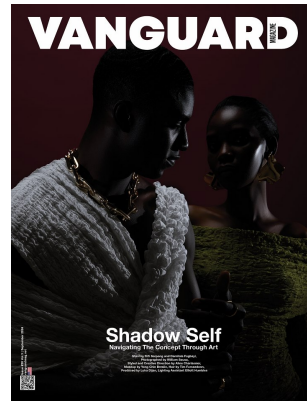

BOSS MODELS

CAPE TOWN

FIIFI SARPONG

Height: 185cm Chest: 98cm Waist: 73cm Suit: 38 R Shoe: 9.5 UK Hair: Black Eyes: Black

BOSS MODELS

CAPE TOWN

FIIFI SARPONG

Height: 185cm Chest: 98cm Waist: 73cm Suit: 38 R Shoe: 9.5 UK Hair: Black Eyes: Black