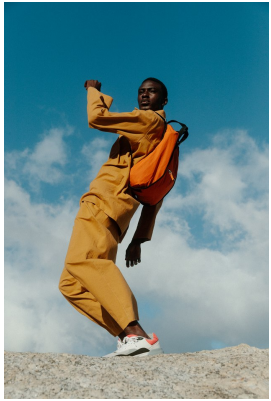

BOSS MODELS

CAPE TOWN

FIIFI SARPONG

Height: 185cm Chest: 90cm Waist: 73cm Suit: 36 R Shoe: 9.5 UK Hair: Black Eyes: Black