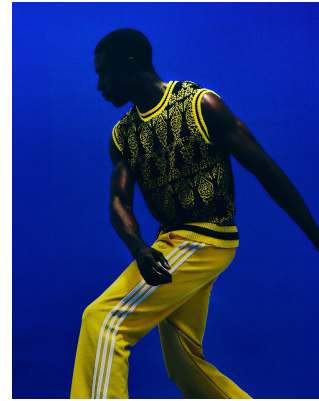

BOSS MODELS

CAPE TOWN

FIIFI SARPONG

Height: 185cm Chest: 98cm Waist: 73cm Suit: 38 R Shoe: 9.5 UK Hair: Black Eyes: Black

BOSS MODELS

CAPE TOWN

FIIFI SARPONG

Height: 185cm Chest: 98cm Waist: 73cm Suit: 38 R Shoe: 9.5 UK Hair: Black Eyes: Black

BOSS MODELS

CAPE TOWN

Vanity Teen

FIIFI SARPONG

Height: 185cm Chest: 98cm Waist: 73cm Suit: 38 R Shoe: 9.5 UK Hair: Black Eyes: Black

BOSS MODELS

CAPE TOWN

FIIFI SARPONG

Height: 185cm Chest: 98cm Waist: 73cm Suit: 38 R Shoe: 9.5 UK Hair: Black Eyes: Black