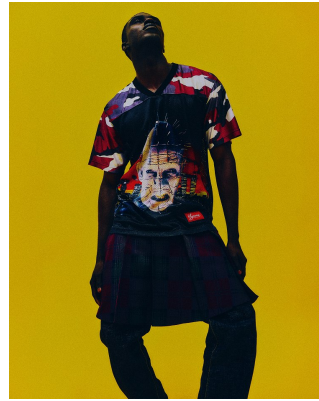

BOSS MODELS

CAPE TOWN

FIIFI SARPONG

Height: 185cm Chest: 98cm Waist: 73cm Suit: 38 R Shoe: 9.5 UK Hair: Black Eyes: Black

BOSS MODELS

CAPE TOWN

FIIFI SARPONG

Height: 185cm Chest: 98cm Waist: 73cm Suit: 38 R Shoe: 9.5 UK Hair: Black Eyes: Black

BOSS MODELS

CAPE TOWN

Vanity Teen

FIIFI SARPONG

Height: 185cm Chest: 98cm Waist: 73cm Suit: 38 R Shoe: 9.5 UK Hair: Black Eyes: Black

BOSS MODELS

CAPE TOWN

FIIFI SARPONG

Height: 185cm Chest: 98cm Waist: 73cm Suit: 38 R Shoe: 9.5 UK Hair: Black Eyes: Black