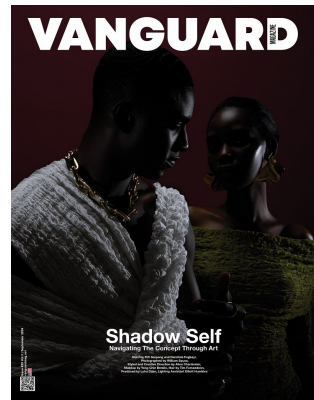

BOSS MODELS

CAPE TOWN

FIIFI SARPONG

Height: 185cm Chest: 94cm Waist: 72cm Suit: 36 R Shoe: 9.5 UK Hair: Black Eyes: Black

BOSS MODELS

CAPE TOWN

FIIFI SARPONG

Height: 185cm Chest: 94cm Waist: 72cm Suit: 36 R Shoe: 9.5 UK Hair: Black Eyes: Black