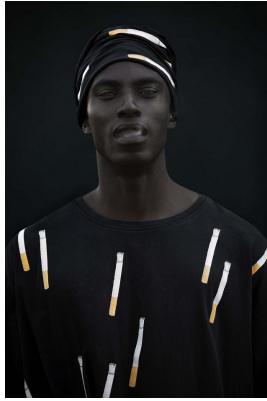

BOSS MODELS

CAPE TOWN

FIIFI SARPONG

Height: 185cm Chest: 94cm Waist: 72cm Suit: 36 R Shoe: 9.5 UK Hair: Black Eyes: Black

BOSS MODELS

CAPE TOWN

FIIFI SARPONG

Height: 185cm Chest: 94cm Waist: 72cm Suit: 36 R Shoe: 9.5 UK Hair: Black Eyes: Black