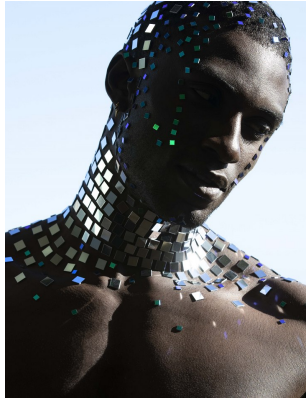

BOSS MODELS

CAPE TOWN

FIIFI SARPONG

Height: 185cm Chest: 94cm Waist: 72cm Suit: 36 R Shoe: 9.5 UK Hair: Black Eyes: Black

BOSS MODELS

CAPE TOWN

FIIFI SARPONG

Height: 185cm Chest: 94cm Waist: 72cm Suit: 36 R Shoe: 9.5 UK Hair: Black Eyes: Black