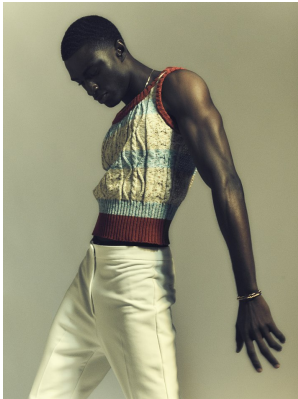

BOSS MODELS

CAPE TOWN

FIIFI SARPONG

Height: 185cm Chest: 98cm Waist: 73cm Suit: 38 R Shoe: 9.5 UK Hair: Black Eyes: Black

BOSS MODELS

CAPE TOWN

FIIFI SARPONG

Height: 185cm Chest: 98cm Waist: 73cm Suit: 38 R Shoe: 9.5 UK Hair: Black Eyes: Black

BOSS MODELS

CAPE TOWN

Vanity Teen

FIIFI SARPONG

Height: 185cm Chest: 98cm Waist: 73cm Suit: 38 R Shoe: 9.5 UK Hair: Black Eyes: Black

BOSS MODELS

CAPE TOWN

FIIFI SARPONG

Height: 185cm Chest: 98cm Waist: 73cm Suit: 38 R Shoe: 9.5 UK Hair: Black Eyes: Black