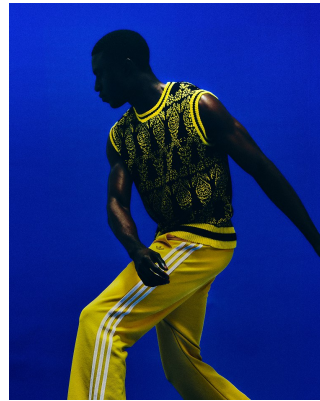

BOSS MODELS

CAPE TOWN

FIIFI SARPONG

Height: 185cm Chest: 94cm Waist: 72cm Suit: 36 R Shoe: 9.5 UK Hair: Black Eyes: Black

BOSS MODELS

CAPE TOWN

FIIFI SARPONG

Height: 185cm Chest: 94cm Waist: 72cm Suit: 36 R Shoe: 9.5 UK Hair: Black Eyes: Black