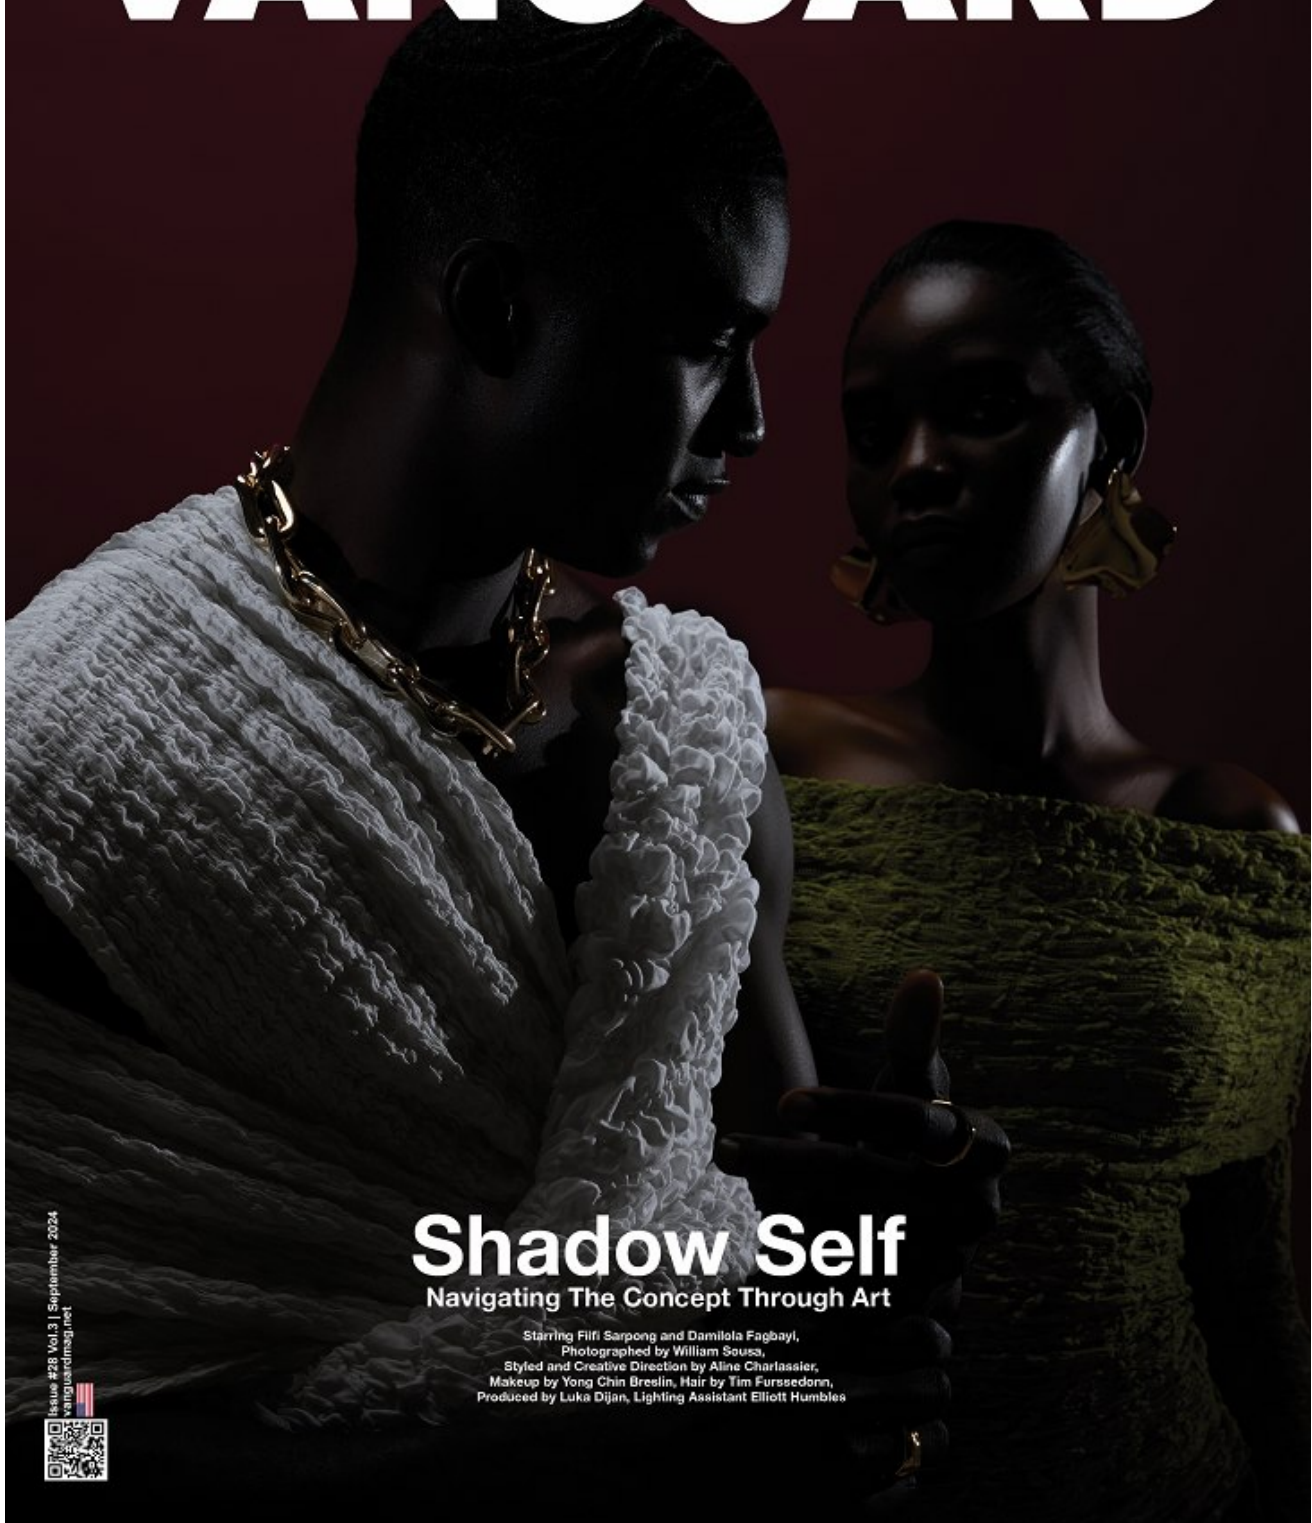

BOSS MODELS

CAPE TOWN

VANGUARD MAGAZINE

Shadow Self

Navigating The Concept Through Art

Starring Fifi Sarpong and Damilola Fagbayi,
Photographed by William Sousa,
Styled and Creative Direction by Aline Charlassier,
Makeup by Yong Chin Breslin, Hair by Tim Fursessedorn,
Produced by Luka Dijan, Lighting Assistant Elliott Humbles

FIIFI SARPONG

Height: 185cm Chest: 90cm Waist: 73cm Suit: 36 R Shoe: 9.5 UK Hair: Black Eyes: Black