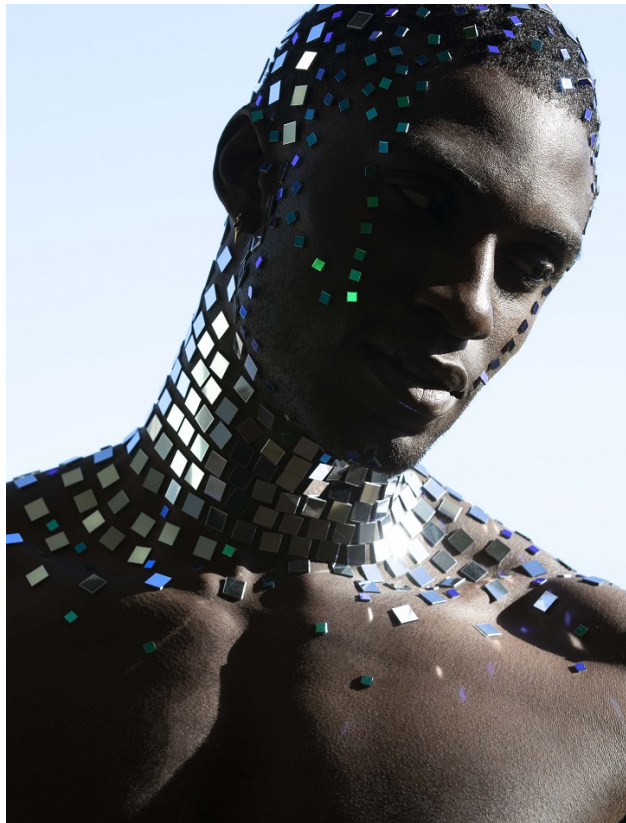

BOSS MODELS

CAPE TOWN

FIIFI SARPONG

Height: 185cm Chest: 94cm Waist: 72cm Suit: 36 R Shoe: 9.5 UK Hair: Black Eyes: Black