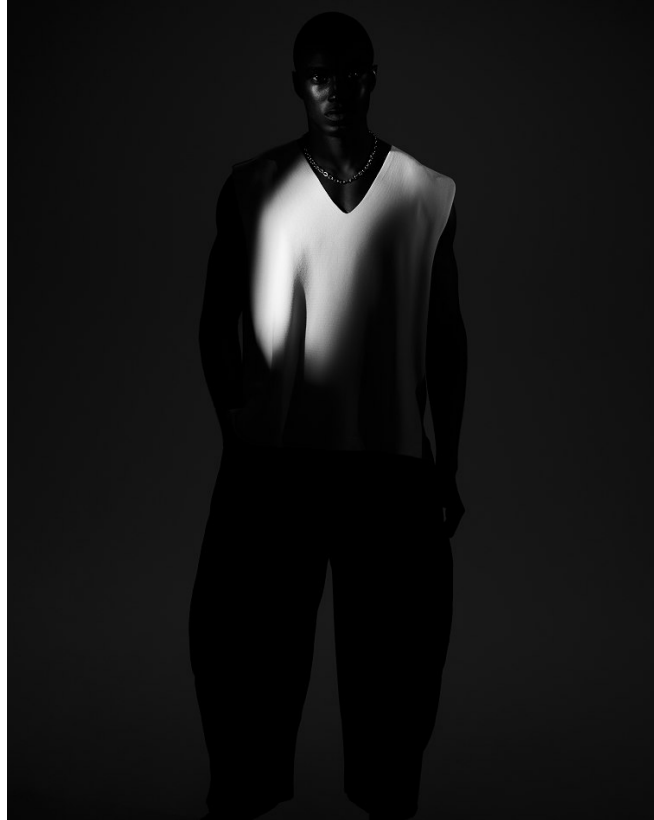

BOSS MODELS

CAPE TOWN

FIIFI SARPONG

Height: 185cm Chest: 94cm Waist: 72cm Suit: 36 R Shoe: 9.5 UK Hair: Black Eyes: Black

BOSS MODELS

CAPE TOWN

FIIFI SARPONG

Height: 185cm Chest: 94cm Waist: 72cm Suit: 36 R Shoe: 9.5 UK Hair: Black Eyes: Black