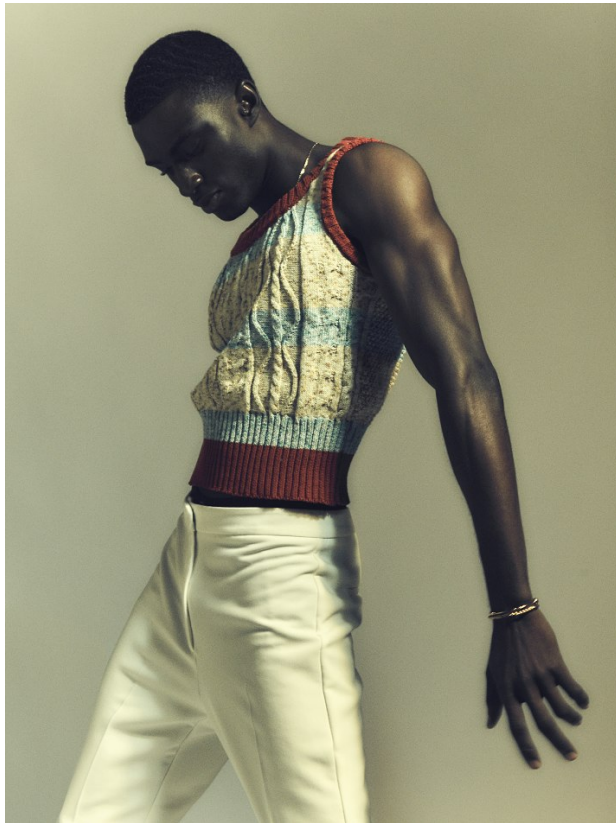

BOSS MODELS

CAPE TOWN