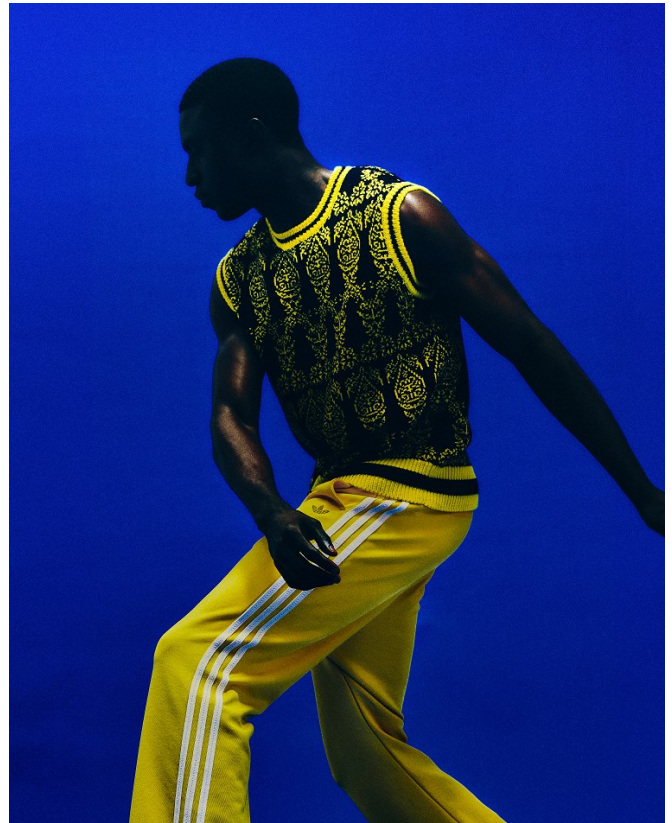

BOSS MODELS

CAPE TOWN

FIIFI SARPONG

Height: 185cm Chest: 94cm Waist: 72cm Suit: 36 R Shoe: 9.5 UK Hair: Black Eyes: Black

BOSS MODELS

CAPE TOWN

FIIFI SARPONG

Height: 185cm Chest: 94cm Waist: 72cm Suit: 36 R Shoe: 9.5 UK Hair: Black Eyes: Black