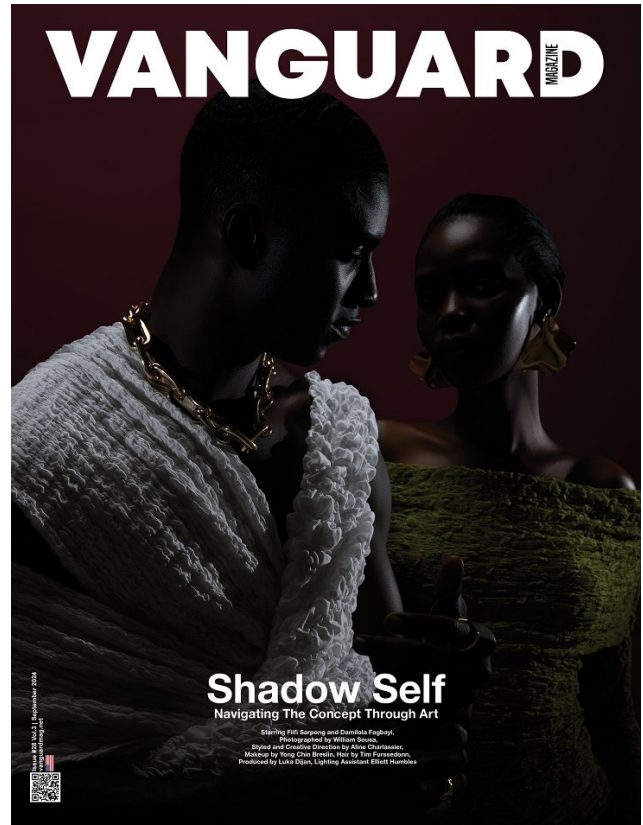

BOSS MODELS

CAPE TOWN

FIIFI SARPONG

Height: 185cm Chest: 94cm Waist: 72cm Suit: 36 R Shoe: 9.5 UK Hair: Black Eyes: Black

BOSS MODELS

CAPE TOWN

FIIFI SARPONG

Height: 185cm Chest: 94cm Waist: 72cm Suit: 36 R Shoe: 9.5 UK Hair: Black Eyes: Black