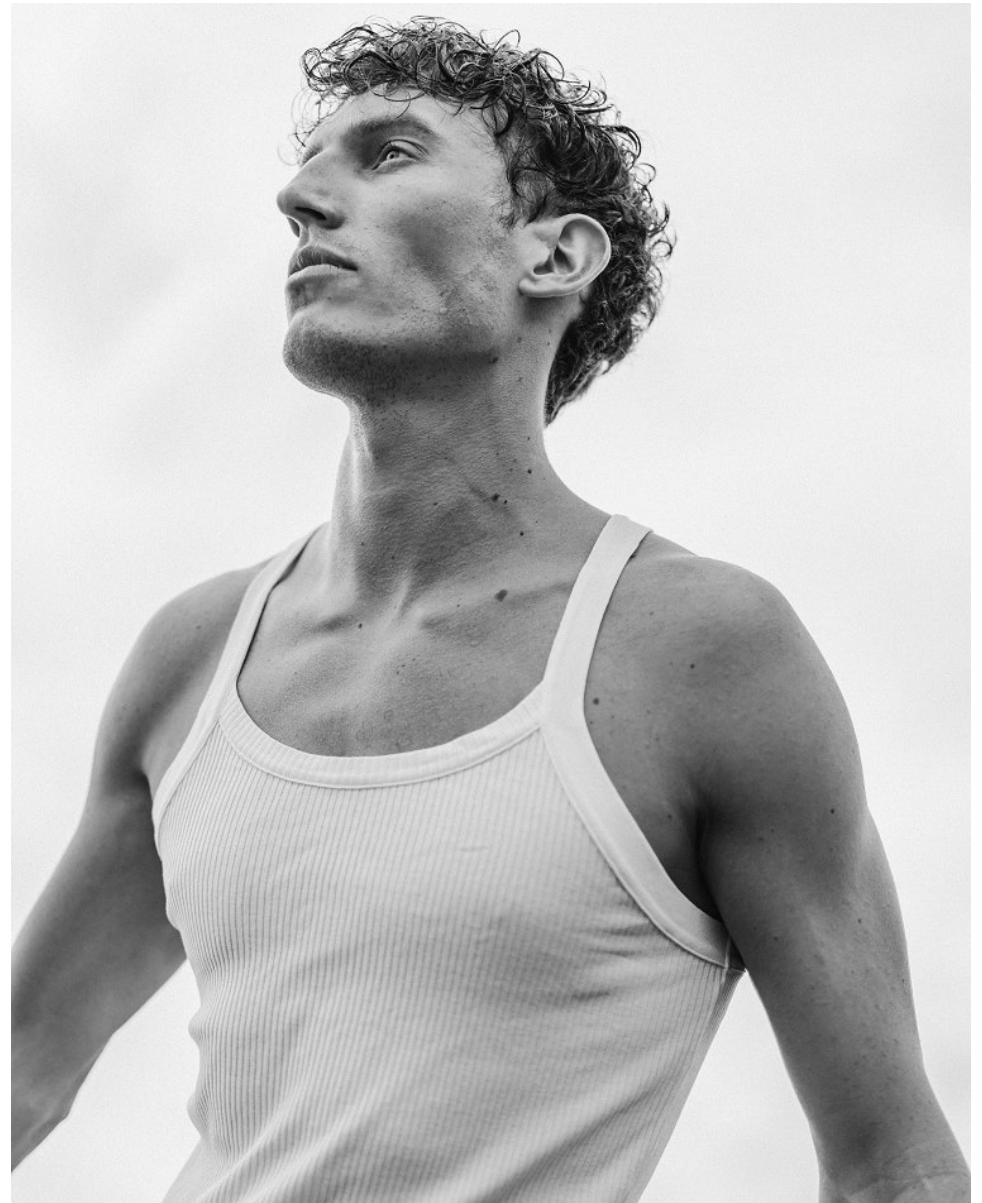

BOSS MODELS

CAPE TOWN

VICTOR SION

Height: 187cm Chest: 97cm Waist: 78cm Suit: 40 L Shoe: 10 UK Hair: Dark Blonde Eyes: Blue

BOSS MODELS

CAPE TOWN

edit

VICTOR SION

Height: 187cm Chest: 97cm Waist: 78cm Suit: 40 L Shoe: 10 UK Hair: Dark Blonde Eyes: Blue

BOSS MODELS

CAPE TOWN

VICTOR SION

Height: 187cm Chest: 97cm Waist: 78cm Suit: 40 L Shoe: 10 UK Hair: Dark Blonde Eyes: Blue

BOSS MODELS

CAPE TOWN

VICTOR SION

Height: 187cm Chest: 97cm Waist: 78cm Suit: 40 L Shoe: 10 UK Hair: Dark Blonde Eyes: Blue

BOSS MODELS

CAPE TOWN

VICTOR SION

Height: 187cm Chest: 97cm Waist: 78cm Suit: 40 L Shoe: 10 UK Hair: Dark Blonde Eyes: Blue