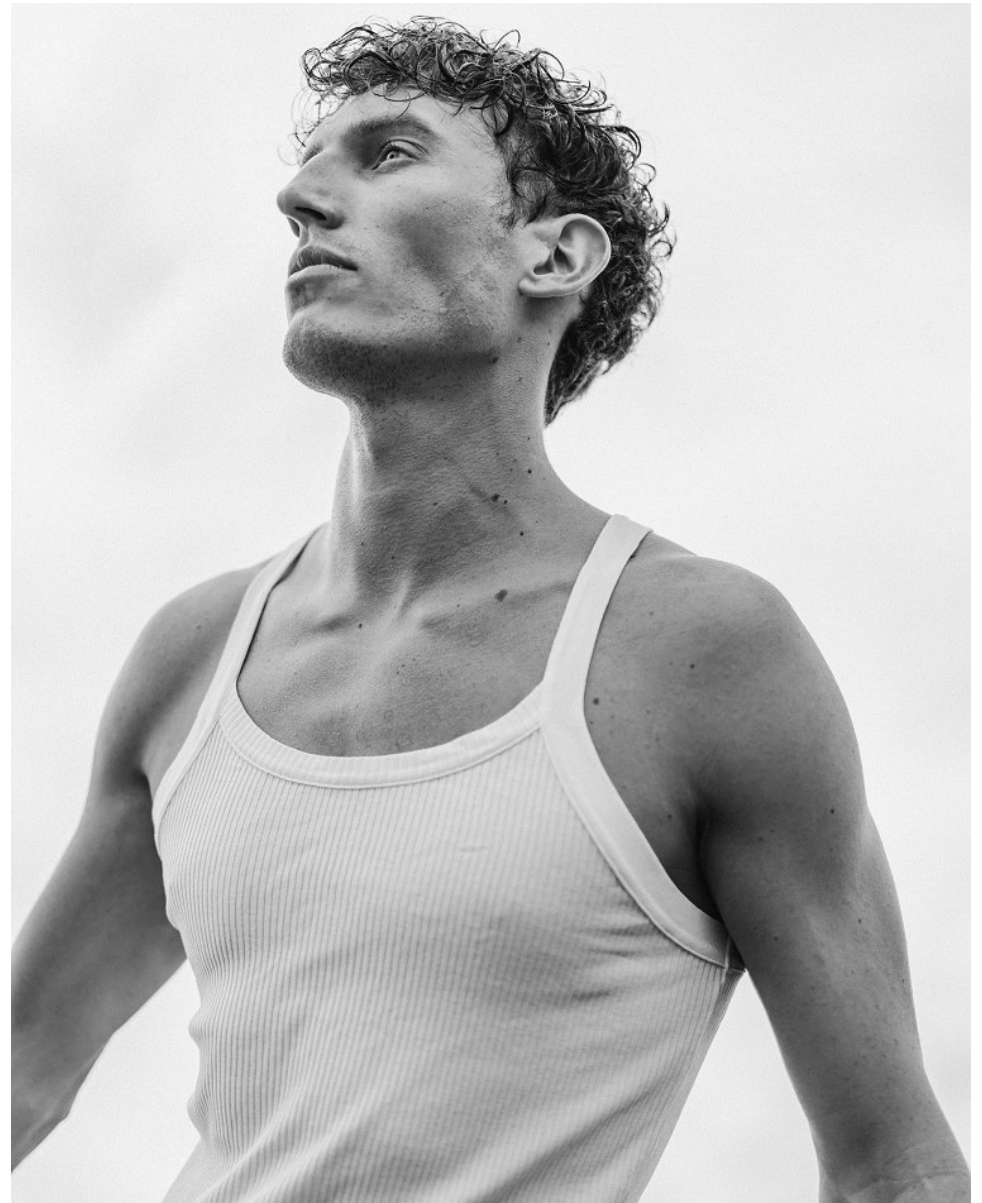

# BOSS MODELS

CAPE TOWN

VICTOR SION

Height: 187cm Chest: 97cm Waist: 78cm Suit: 40 L Shoe: 10 UK Hair: Dark Blonde Eyes: Blue

# BOSS MODELS

CAPE TOWN

*edit*

## VICTOR SION

Height: 187cm Chest: 97cm Waist: 78cm Suit: 40 L Shoe: 10 UK Hair: Dark Blonde Eyes: Blue