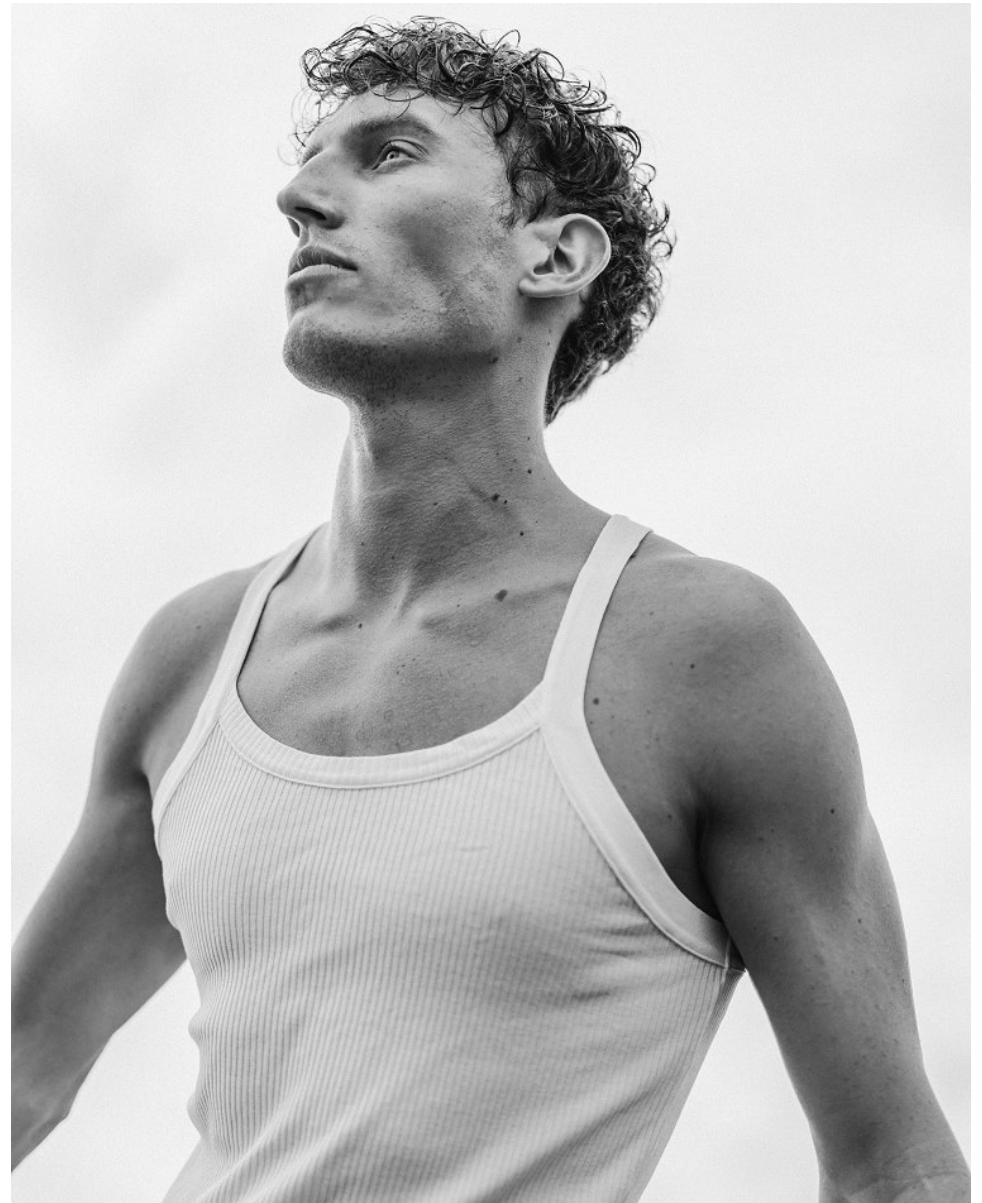

BOSS MODELS

CAPE TOWN

VICTOR SION

Height: 187cm Chest: 98cm Waist: 78cm Suit: 40 L Shoe: 10 UK Hair: Dark Blonde Eyes: Blue

BOSS MODELS

CAPE TOWN

edit

VICTOR SION

Height: 187cm Chest: 98cm Waist: 78cm Suit: 40 L Shoe: 10 UK Hair: Dark Blonde Eyes: Blue

BOSS MODELS

CAPE TOWN

VICTOR SION

Height: 187cm Chest: 98cm Waist: 78cm Suit: 40 L Shoe: 10 UK Hair: Dark Blonde Eyes: Blue

BOSS MODELS

CAPE TOWN

VICTOR SION

Height: 187cm Chest: 98cm Waist: 78cm Suit: 40 L Shoe: 10 UK Hair: Dark Blonde Eyes: Blue

BOSS MODELS

CAPE TOWN

VICTOR SION

Height: 187cm Chest: 98cm Waist: 78cm Suit: 40 L Shoe: 10 UK Hair: Dark Blonde Eyes: Blue