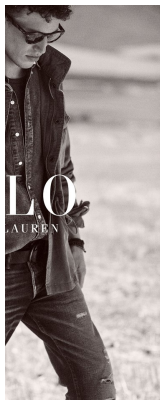

BOSS MODELS

CAPE TOWN

VICTOR SION

Height: 187cm Chest: 98cm Waist: 78cm Suit: 40 L Shoe: 10 UK Hair: Dark Blonde Eyes: Blue

BOSS MODELS

CAPE TOWN

VICTOR SION

Height: 187cm Chest: 98cm Waist: 78cm Suit: 40 L Shoe: 10 UK Hair: Dark Blonde Eyes: Blue

BOSS MODELS

CAPE TOWN

VICTOR SION

Height: 187cm Chest: 98cm Waist: 78cm Suit: 40 L Shoe: 10 UK Hair: Dark Blonde Eyes: Blue