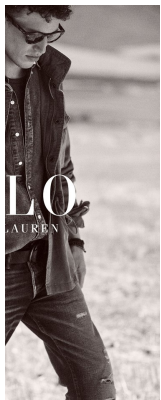

BOSS MODELS

CAPE TOWN

VICTOR SION

Height: 187cm Chest: 97cm Waist: 78cm Suit: 40 L Shoe: 10 UK Hair: Dark Blonde Eyes: Blue