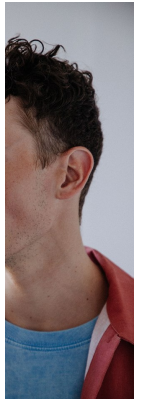

BOSS MODELS

CAPE TOWN

VICTOR SION

Height: 187cm Chest: 98cm Waist: 78cm Suit: 40 L Shoe: 10 UK Hair: Dark Blonde Eyes: Blue

BOSS MODELS

CAPE TOWN

VICTOR SION

Height: 187cm Chest: 98cm Waist: 78cm Suit: 40 L Shoe: 10 UK Hair: Dark Blonde Eyes: Blue

BOSS MODELS

CAPE TOWN

VICTOR SION

Height: 187cm Chest: 98cm Waist: 78cm Suit: 40 L Shoe: 10 UK Hair: Dark Blonde Eyes: Blue