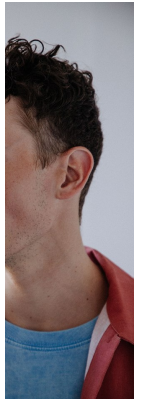

BOSS MODELS

CAPE TOWN

VICTOR SION

Height: 187cm Chest: 97cm Waist: 78cm Suit: 40 L Shoe: 10 UK Hair: Dark Blonde Eyes: Blue