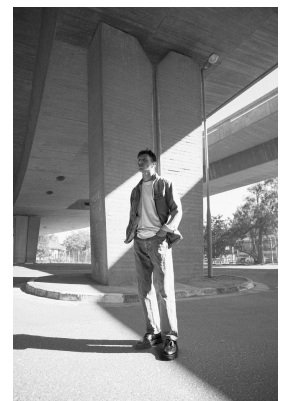

BOSS MODELS

CAPE TOWN

VICTOR SION

Height: 187cm Chest: 98cm Waist: 78cm Suit: 40 L Shoe: 10 UK Hair: Dark Blonde Eyes: Blue

BOSS MODELS

CAPE TOWN

VICTOR SION

Height: 187cm Chest: 98cm Waist: 78cm Suit: 40 L Shoe: 10 UK Hair: Dark Blonde Eyes: Blue

BOSS MODELS

CAPE TOWN

VICTOR SION

Height: 187cm Chest: 98cm Waist: 78cm Suit: 40 L Shoe: 10 UK Hair: Dark Blonde Eyes: Blue