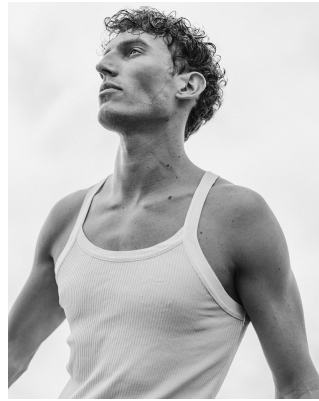

# BOSS MODELS

CAPE TOWN

## VICTOR SION

Height: 187cm Chest: 97cm Waist: 78cm Suit: 40 L Shoe: 10 UK Hair: Dark Blonde Eyes: Blue