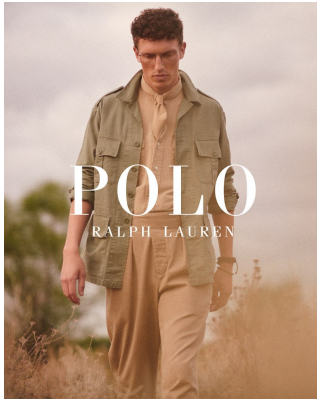

BOSS MODELS

CAPE TOWN

VICTOR SION

Height: 187cm Chest: 98cm Waist: 78cm Suit: 40 L Shoe: 10 UK Hair: Dark Blonde Eyes: Blue

BOSS MODELS

CAPE TOWN

VICTOR SION

Height: 187cm Chest: 98cm Waist: 78cm Suit: 40 L Shoe: 10 UK Hair: Dark Blonde Eyes: Blue

BOSS MODELS

CAPE TOWN

VICTOR SION

Height: 187cm Chest: 98cm Waist: 78cm Suit: 40 L Shoe: 10 UK Hair: Dark Blonde Eyes: Blue