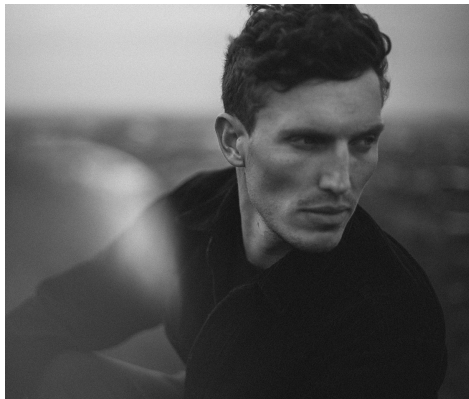

# BOSS MODELS

CAPE TOWN

## VICTOR SION

Height: 187cm Chest: 97cm Waist: 78cm Suit: 40 L Shoe: 10 UK Hair: Dark Blonde Eyes: Blue