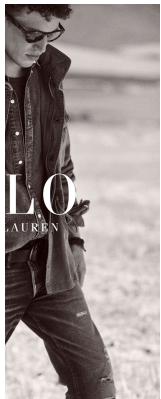

BOSS MODELS

CAPE TOWN

VICTOR SION

Height: 187cm Chest: 98cm Waist: 78cm Suit: 40 L Shoe: 10 UK Hair: Dark Blonde Eyes: Blue

BOSS MODELS

CAPE TOWN

VICTOR SION

Height: 187cm Chest: 98cm Waist: 78cm Suit: 40 L Shoe: 10 UK Hair: Dark Blonde Eyes: Blue

BOSS MODELS

CAPE TOWN

VICTOR SION

Height: 187cm Chest: 98cm Waist: 78cm Suit: 40 L Shoe: 10 UK Hair: Dark Blonde Eyes: Blue