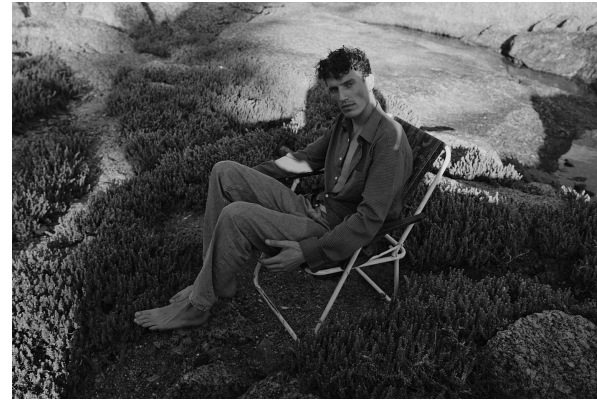

BOSS MODELS

CAPE TOWN

VICTOR SION

Height: 187cm Chest: 98cm Waist: 78cm Suit: 40 L Shoe: 10 UK Hair: Dark Blonde Eyes: Blue

BOSS MODELS

CAPE TOWN

VICTOR SION

Height: 187cm Chest: 98cm Waist: 78cm Suit: 40 L Shoe: 10 UK Hair: Dark Blonde Eyes: Blue

BOSS MODELS

CAPE TOWN

VICTOR SION

Height: 187cm Chest: 98cm Waist: 78cm Suit: 40 L Shoe: 10 UK Hair: Dark Blonde Eyes: Blue