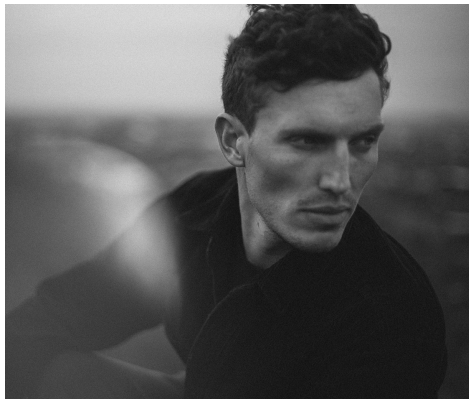

BOSS MODELS

CAPE TOWN

VICTOR SION

Height: 187cm Chest: 98cm Waist: 78cm Suit: 40 L Shoe: 10 UK Hair: Dark Blonde Eyes: Blue

BOSS MODELS

CAPE TOWN

VICTOR SION

Height: 187cm Chest: 98cm Waist: 78cm Suit: 40 L Shoe: 10 UK Hair: Dark Blonde Eyes: Blue

BOSS MODELS

CAPE TOWN

VICTOR SION

Height: 187cm Chest: 98cm Waist: 78cm Suit: 40 L Shoe: 10 UK Hair: Dark Blonde Eyes: Blue