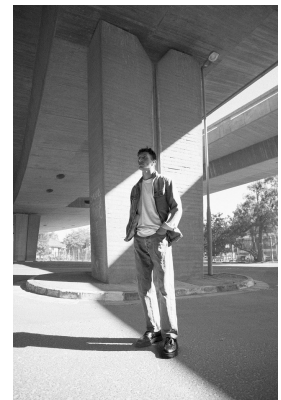

# BOSS MODELS

CAPE TOWN

## VICTOR SION

Height: 187cm Chest: 97cm Waist: 78cm Suit: 40 L Shoe: 10 UK Hair: Dark Blonde Eyes: Blue