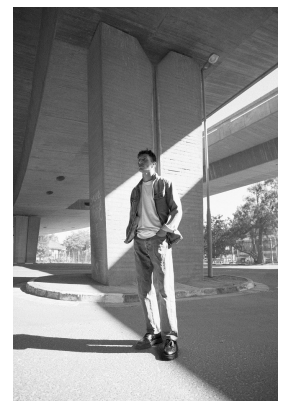

# BOSS MODELS

CAPE TOWN

## VICTOR SION

Height: 187cm Chest: 97cm Waist: 78cm Suit: 40 L Shoe: 10 UK Hair: Dark Blonde Eyes: Blue