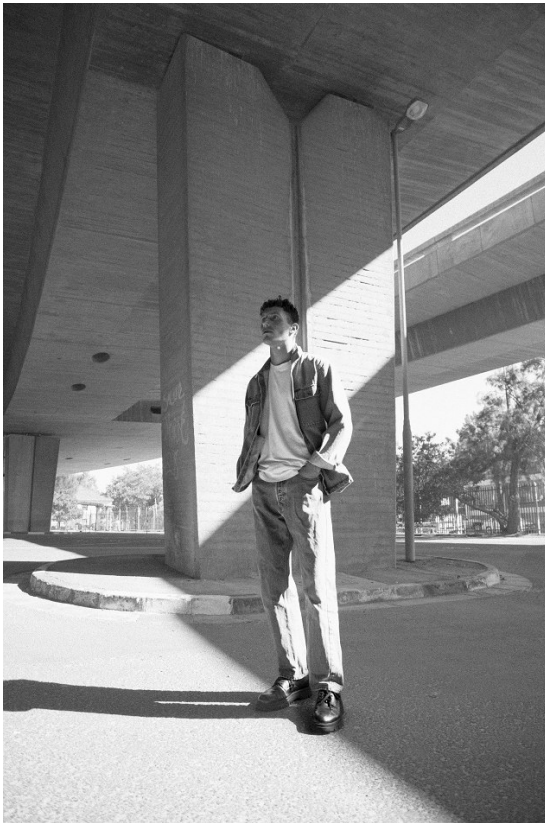

BOSS MODELS

CAPE TOWN

VICTOR SION

Height: 187cm Chest: 97cm Waist: 78cm Suit: 40 L Shoe: 10 UK Hair: Dark Blonde Eyes: Blue