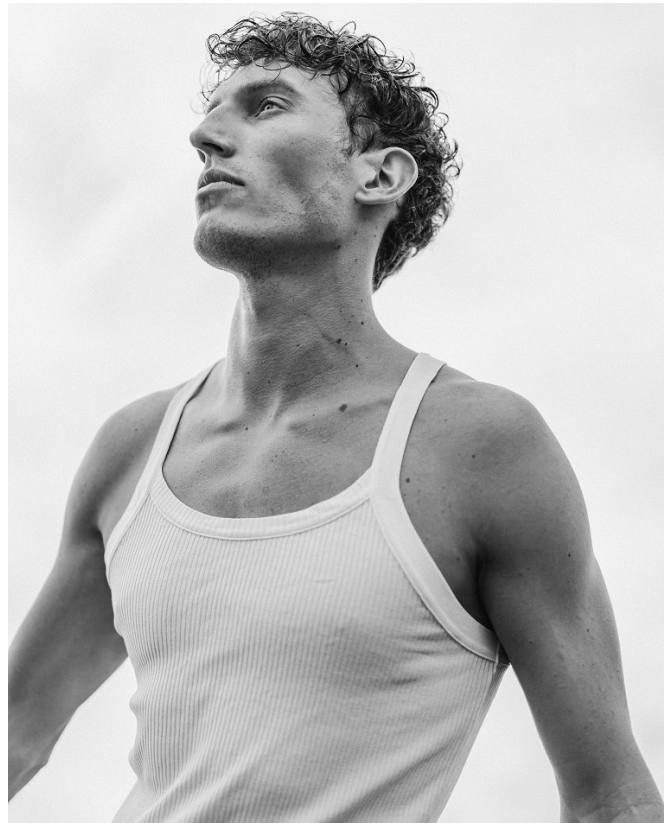

BOSS MODELS

CAPE TOWN

VICTOR SION

Height: 187cm Chest: 97cm Waist: 78cm Suit: 40 L Shoe: 10 UK Hair: Dark Blonde Eyes: Blue

BOSS MODELS

CAPE TOWN

VICTOR SION

Height: 187cm Chest: 97cm Waist: 78cm Suit: 40 L Shoe: 10 UK Hair: Dark Blonde Eyes: Blue