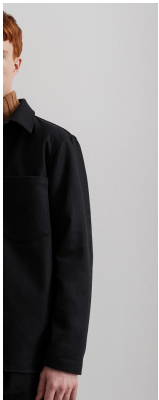

BOSS MODELS

CAPE TOWN

JULIEN DESVAUX

Height: 187cm Chest: 95cm Waist: 79cm Suit: 38 L Shoe: 9.5 UK Hair: Auburn Red Eyes: Blue

BOSS MODELS

CAPE TOWN

JULIEN DESVAUX

Height: 187cm Chest: 95cm Waist: 79cm Suit: 38 L Shoe: 9.5 UK Hair: Auburn Red Eyes: Blue