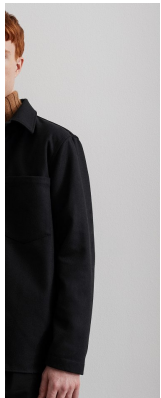

BOSS MODELS

CAPE TOWN

JULIEN DESVAUX

Height: 187cm Chest: 96cm Waist: 78cm Suit: 38 L Shoe: 9.5 UK Hair: Auburn Red Eyes: Blue

BOSS MODELS

CAPE TOWN

JULIEN DESVAUX

Height: 187cm Chest: 96cm Waist: 78cm Suit: 38 L Shoe: 9.5 UK Hair: Auburn Red Eyes: Blue