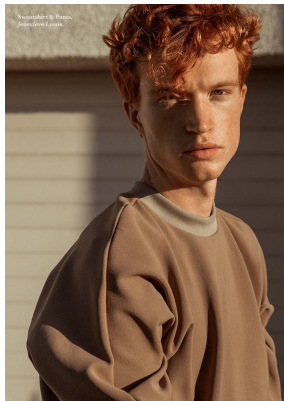

BOSS MODELS

CAPE TOWN

JULIEN DESVAUX

Height: 187cm Chest: 96cm Waist: 78cm Suit: 38 L Shoe: 9.5 UK Hair: Auburn Red Eyes: Blue

BOSS MODELS

CAPE TOWN

JULIEN DESVAUX

Height: 187cm Chest: 96cm Waist: 78cm Suit: 38 L Shoe: 9.5 UK Hair: Auburn Red Eyes: Blue