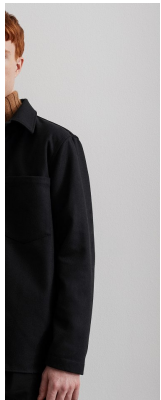

BOSS MODELS

CAPE TOWN

JULIEN DESVAUX

Height: 187cm Chest: 95cm Waist: 79cm Suit: 38 L Shoe: 9.5 UK Hair: Auburn Red Eyes: Blue

BOSS MODELS

CAPE TOWN

JULIEN DESVAUX

Height: 187cm Chest: 95cm Waist: 79cm Suit: 38 L Shoe: 9.5 UK Hair: Auburn Red Eyes: Blue