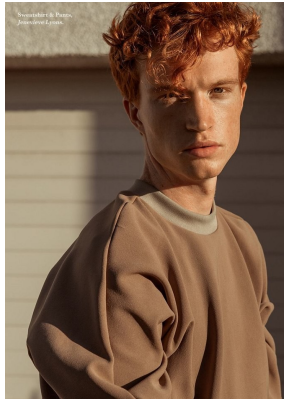

BOSS MODELS

CAPE TOWN

JULIEN DESVAUX

Height: 187cm Chest: 96cm Waist: 78cm Suit: 38 L Shoe: 9.5 UK Hair: Auburn Red Eyes: Blue

BOSS MODELS

CAPE TOWN

JULIEN DESVAUX

Height: 187cm Chest: 96cm Waist: 78cm Suit: 38 L Shoe: 9.5 UK Hair: Auburn Red Eyes: Blue