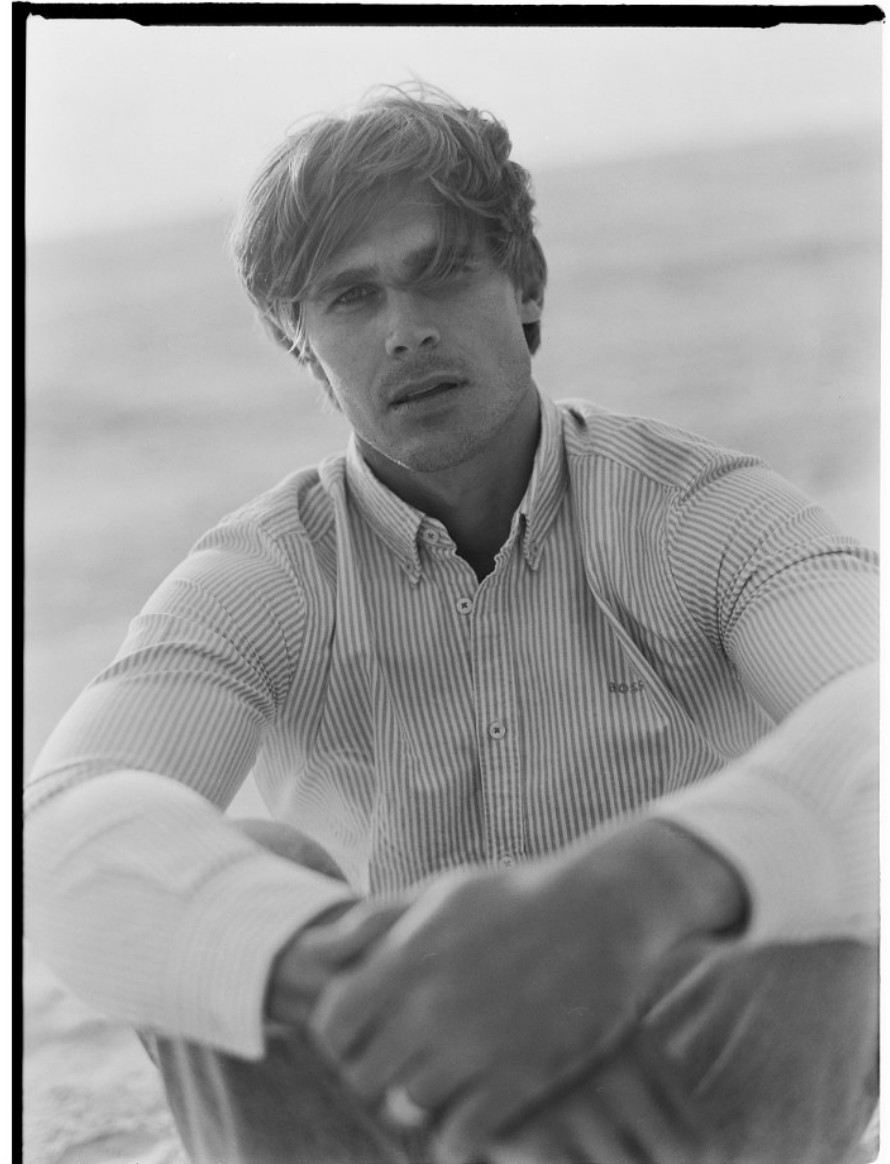

BOSS MODELS

CAPE TOWN

BALTHAZAR KLOPPERS

Height: 187cm Chest: 108cm Waist: 82cm Suit: 41.5 R Shoe: 11 UK Hair: Blonde Eyes: Blue

BOSS MODELS

CAPE TOWN

BALTHAZAR KLOPPERS

Height: 187cm Chest: 108cm Waist: 82cm Suit: 41.5 R Shoe: 11 UK Hair: Blonde Eyes: Blue