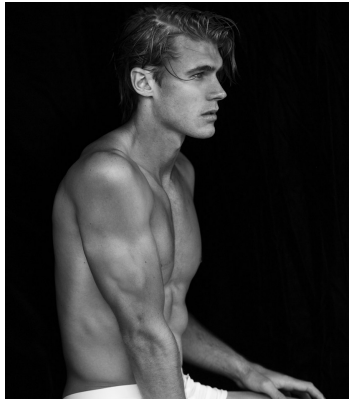

BOSS MODELS

CAPE TOWN

BALTHAZAR KLOPPERS

Height: 187cm Chest: 108cm Waist: 82cm Suit: 41.5 R Shoe: 11 UK Hair: Blonde Eyes: Blue

BOSS MODELS

CAPE TOWN

BALTHAZAR KLOPPERS

Height: 187cm Chest: 108cm Waist: 82cm Suit: 41.5 R Shoe: 11 UK Hair: Blonde Eyes: Blue