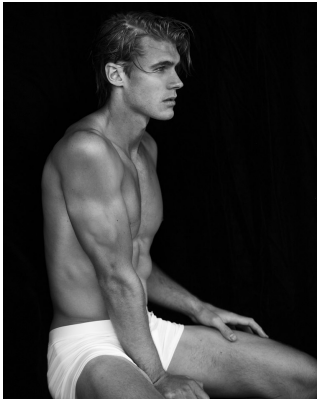

# BOSS MODELS

CAPE TOWN

## BALTHAZAR KLOPPERS

Height: 187cm Chest: 108cm Waist: 82cm Suit: 41.5 R Shoe: 11 UK Hair: Blonde Eyes: Blue