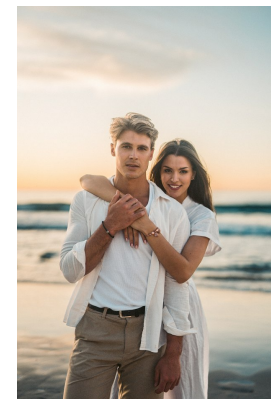

BOSS MODELS

CAPE TOWN

BALTHAZAR KLOPPERS

Height: 187cm Chest: 108cm Waist: 82cm Suit: 41.5 R Shoe: 11 UK Hair: Blonde Eyes: Blue

BOSS MODELS

CAPE TOWN

BALTHAZAR KLOPPERS

Height: 187cm Chest: 108cm Waist: 82cm Suit: 41.5 R Shoe: 11 UK Hair: Blonde Eyes: Blue