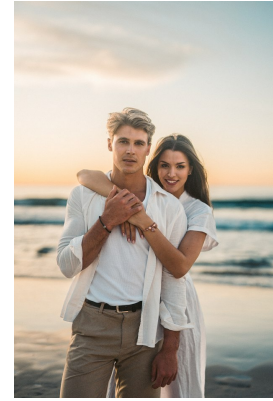

BOSS MODELS

CAPE TOWN

BALTHAZAR KLOPPERS

Height: 187cm Chest: 108cm Waist: 82cm Suit: 41.5 R Shoe: 11 UK Hair: Blonde Eyes: Blue

BOSS MODELS

CAPE TOWN

BALTHAZAR KLOPPERS

Height: 187cm Chest: 108cm Waist: 82cm Suit: 41.5 R Shoe: 11 UK Hair: Blonde Eyes: Blue