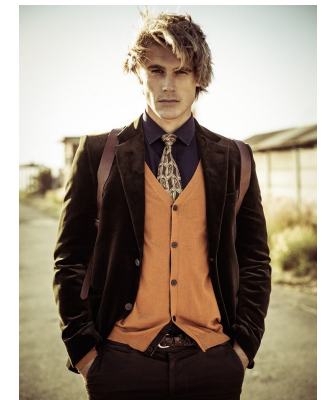

# BOSS MODELS

CAPE TOWN

## BALTHAZAR KLOPPERS

Height: 187cm Chest: 108cm Waist: 82cm Suit: 41.5 R Shoe: 11 UK Hair: Blonde Eyes: Blue