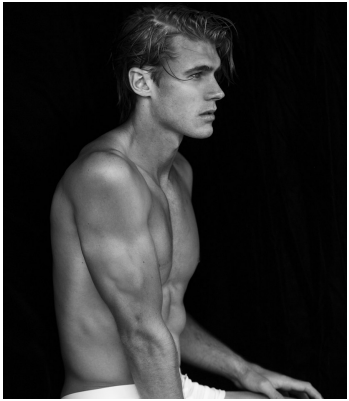

BOSS MODELS

CAPE TOWN

BALTHAZAR KLOPPERS

Height: 187cm Chest: 108cm Waist: 82cm Suit: 41.5 R Shoe: 11 UK Hair: Blonde Eyes: Blue

BOSS MODELS

CAPE TOWN

BALTHAZAR KLOPPERS

Height: 187cm Chest: 108cm Waist: 82cm Suit: 41.5 R Shoe: 11 UK Hair: Blonde Eyes: Blue