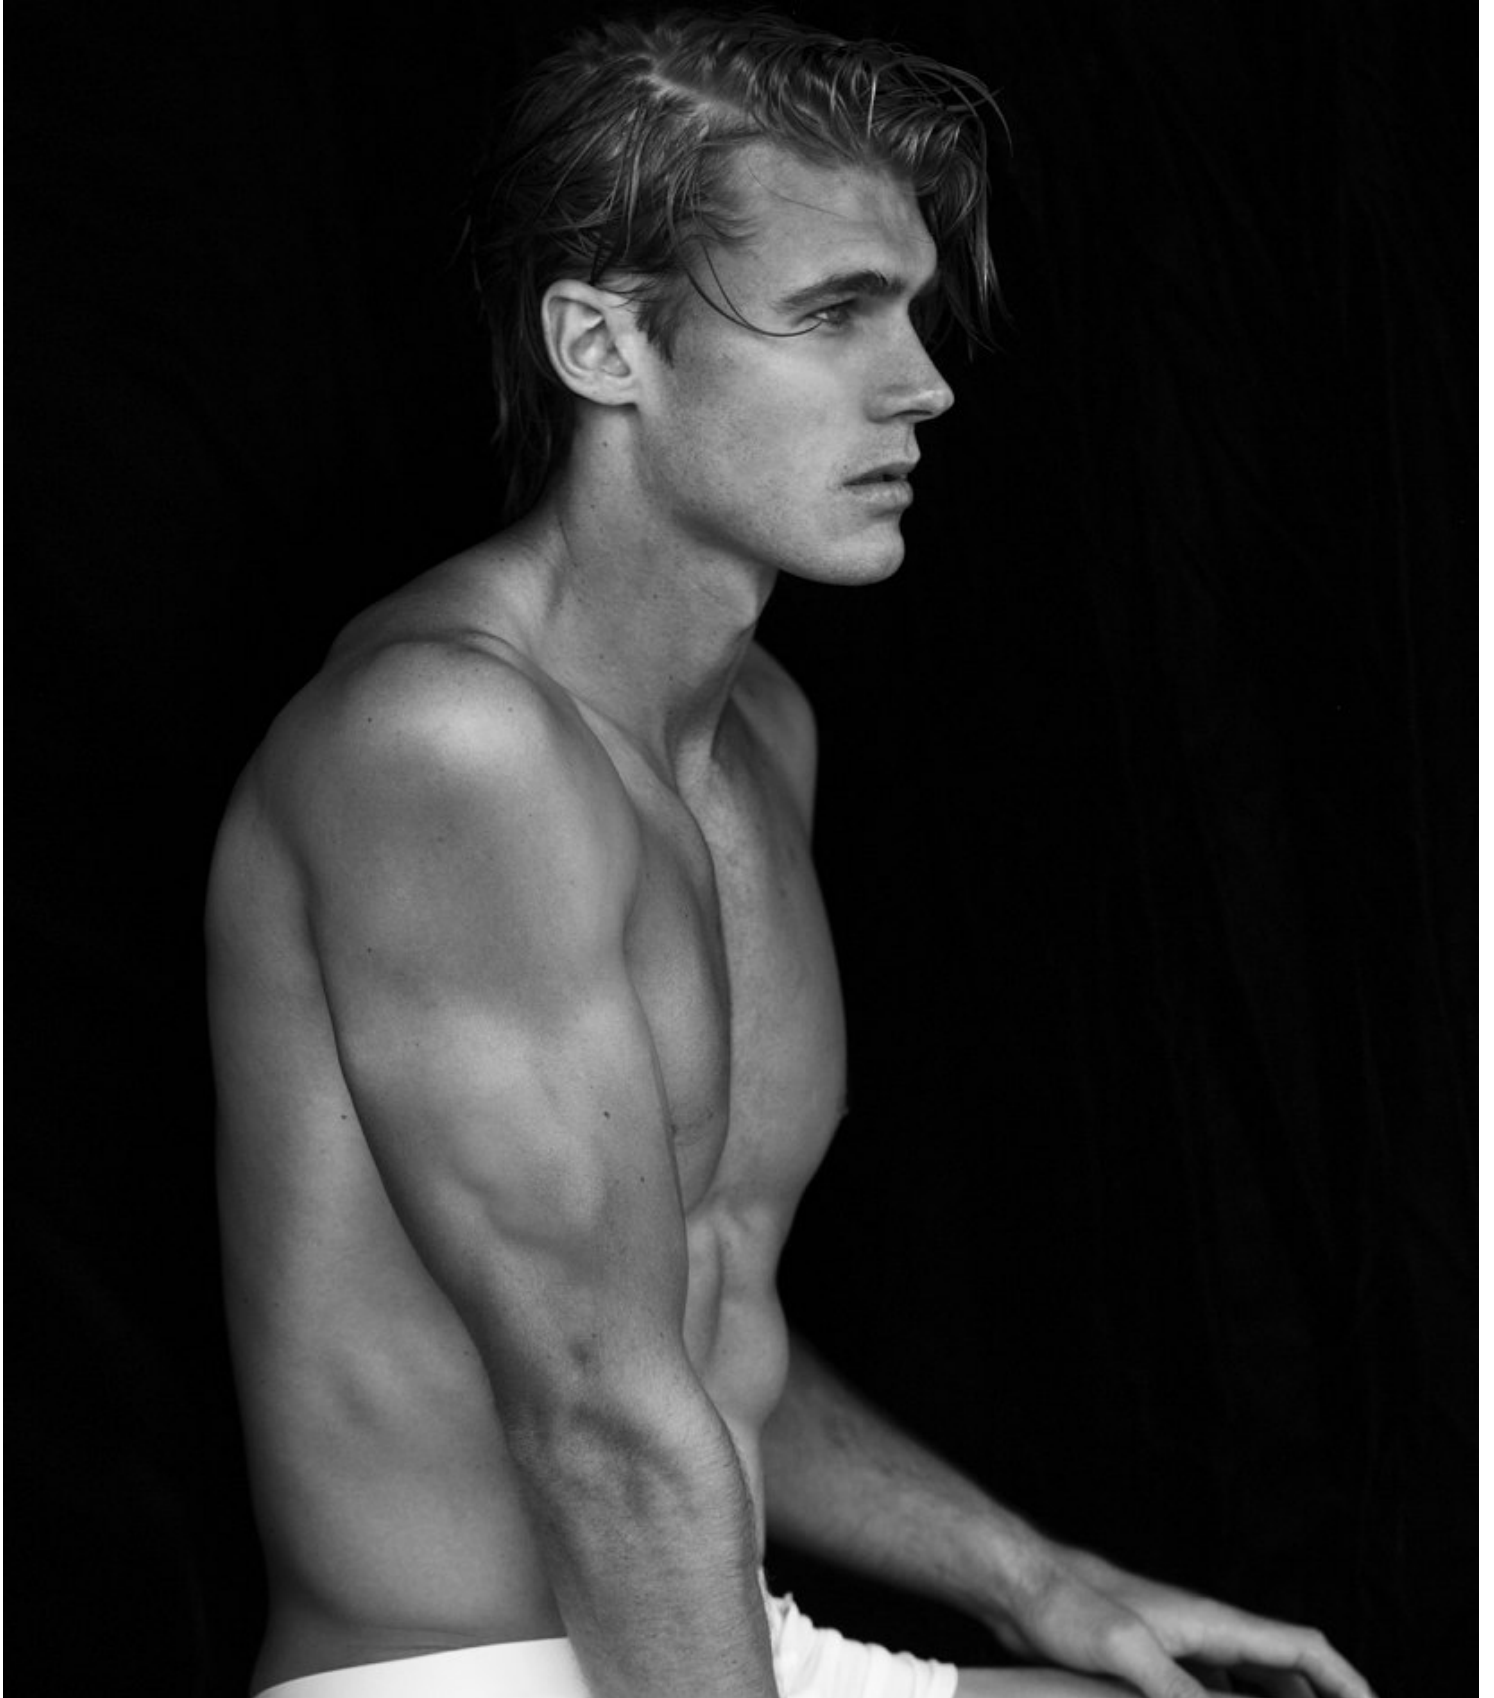

BOSS MODELS

CAPE TOWN

BALTHAZAR KLOPPERS

Height: 187cm Chest: 108cm Waist: 82cm Suit: 41.5 R Shoe: 11 UK Hair: Blonde Eyes: Blue

BOSS MODELS

CAPE TOWN

BALTHAZAR KLOPPERS

Height: 187cm Chest: 108cm Waist: 82cm Suit: 41.5 R Shoe: 11 UK Hair: Blonde Eyes: Blue