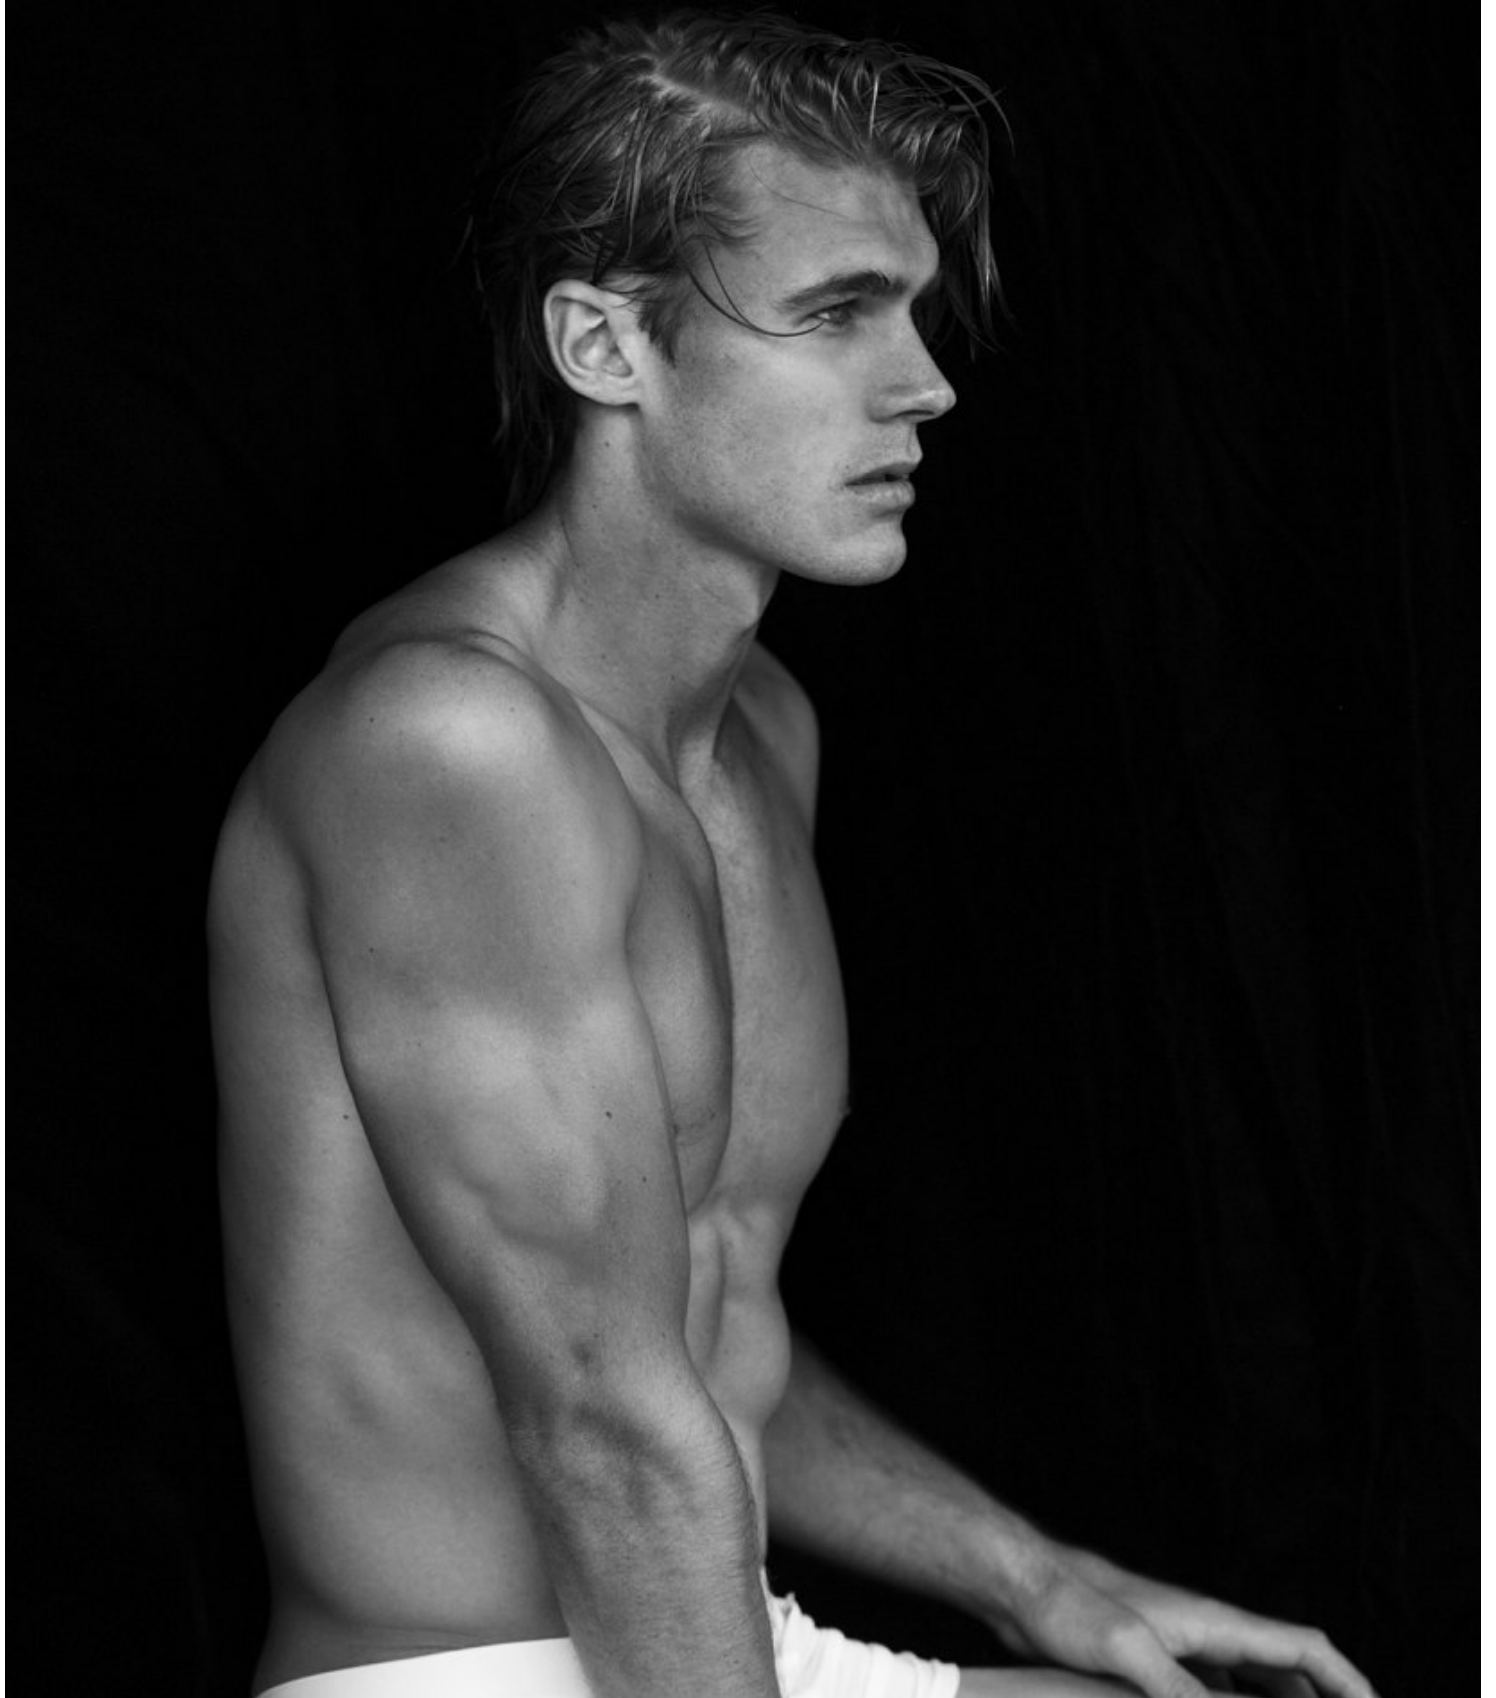

# BOSS MODELS

CAPE TOWN

BALTHAZAR KLOPPERS

Height: 187cm Chest: 108cm Waist: 82cm Suit: 41.5 R Shoe: 11 UK Hair: Blonde Eyes: Blue