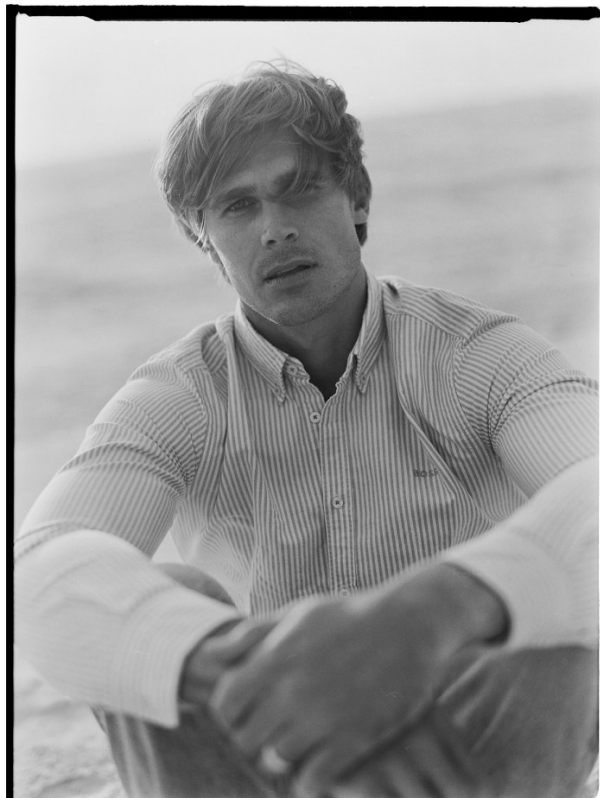

BOSS MODELS

CAPE TOWN

BALTHAZAR KLOPPERS

Height: 187cm Chest: 108cm Waist: 82cm Suit: 41.5 R Shoe: 11 UK Hair: Blonde Eyes: Blue

BOSS MODELS

CAPE TOWN

BALTHAZAR KLOPPERS

Height: 187cm Chest: 108cm Waist: 82cm Suit: 41.5 R Shoe: 11 UK Hair: Blonde Eyes: Blue