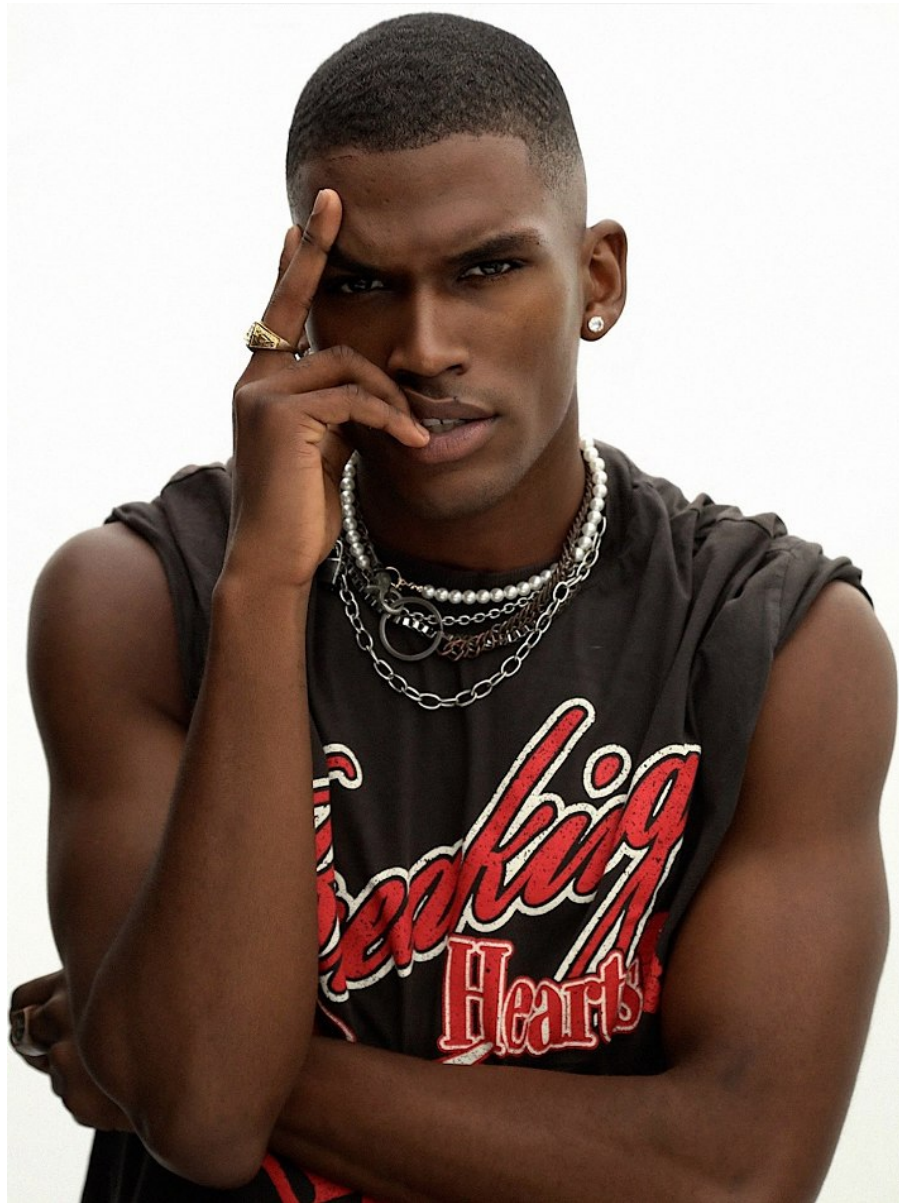

YOAN SOKPOH

BOSS MODELS

CAPE TOWN

195

Height: 186cm Chest: 99cm Waist: 74cm Suit: 38 R Shoe: 10 UK Hair: Black Eyes: Brown