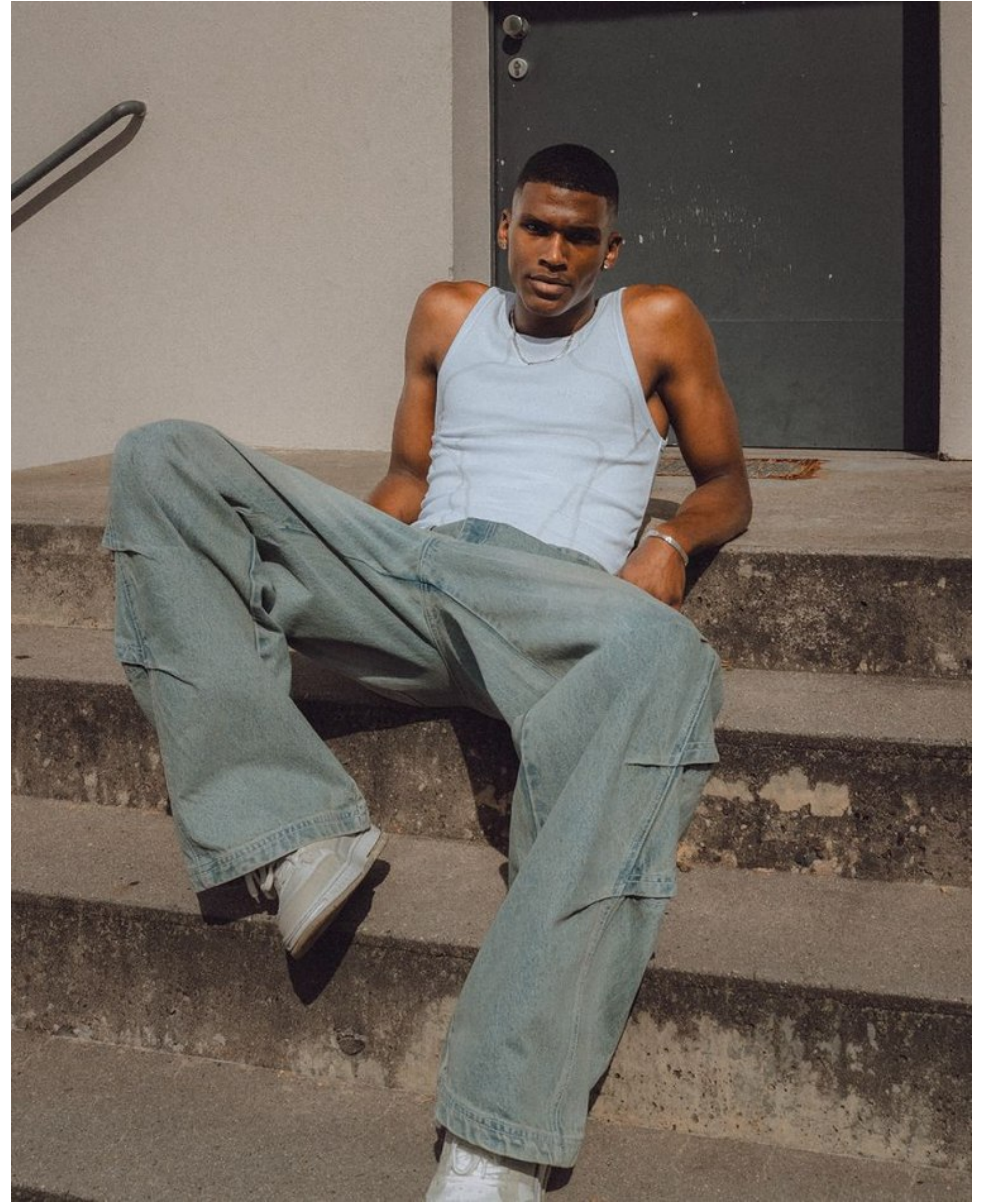

# BOSS MODELS

CAPE TOWN

YOAN SOKPOH

Height: 186cm Chest: 99cm Waist: 74cm Suit: 38 R Shoe: 10 UK Hair: Black Eyes: Brown