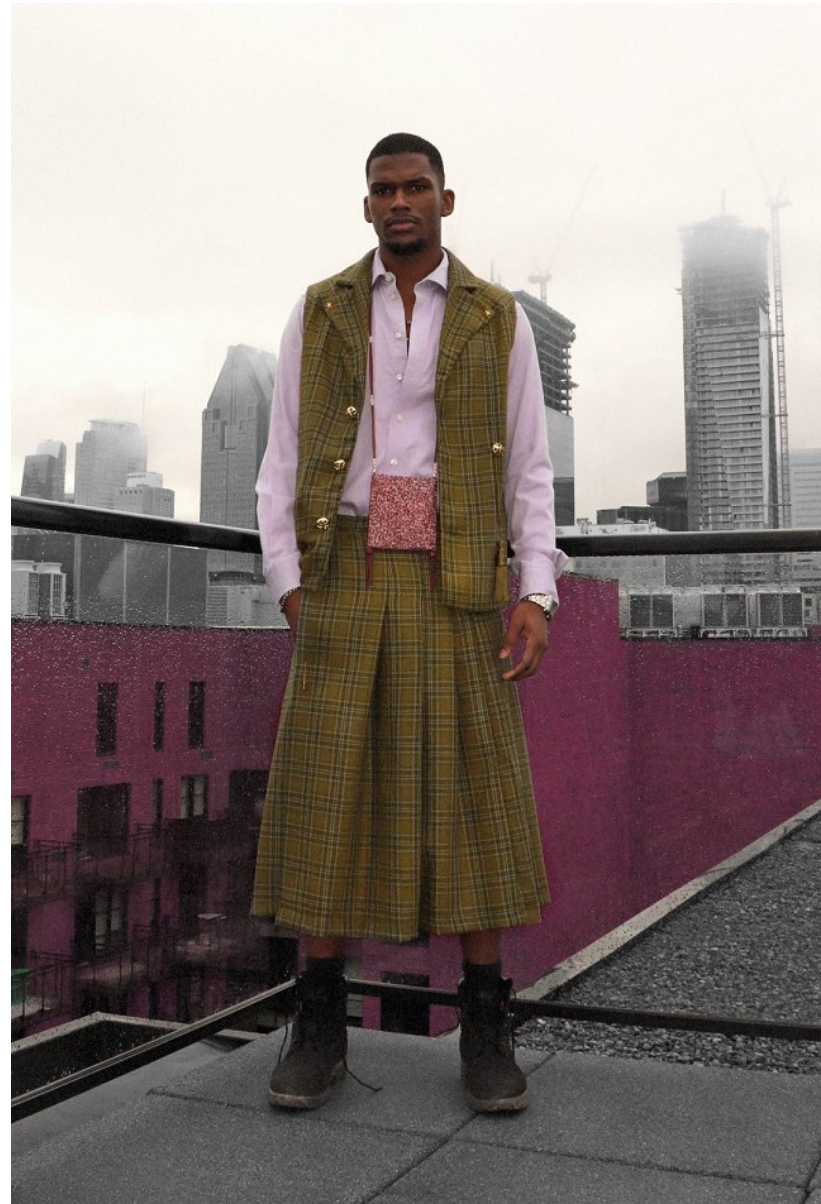

BOSS MODELS

CAPE TOWN

YOAN SOKPOH

Height: 186cm Chest: 100cm Waist: 76cm Suit: 38 R Shoe: 10 UK Hair: Black Eyes: Brown