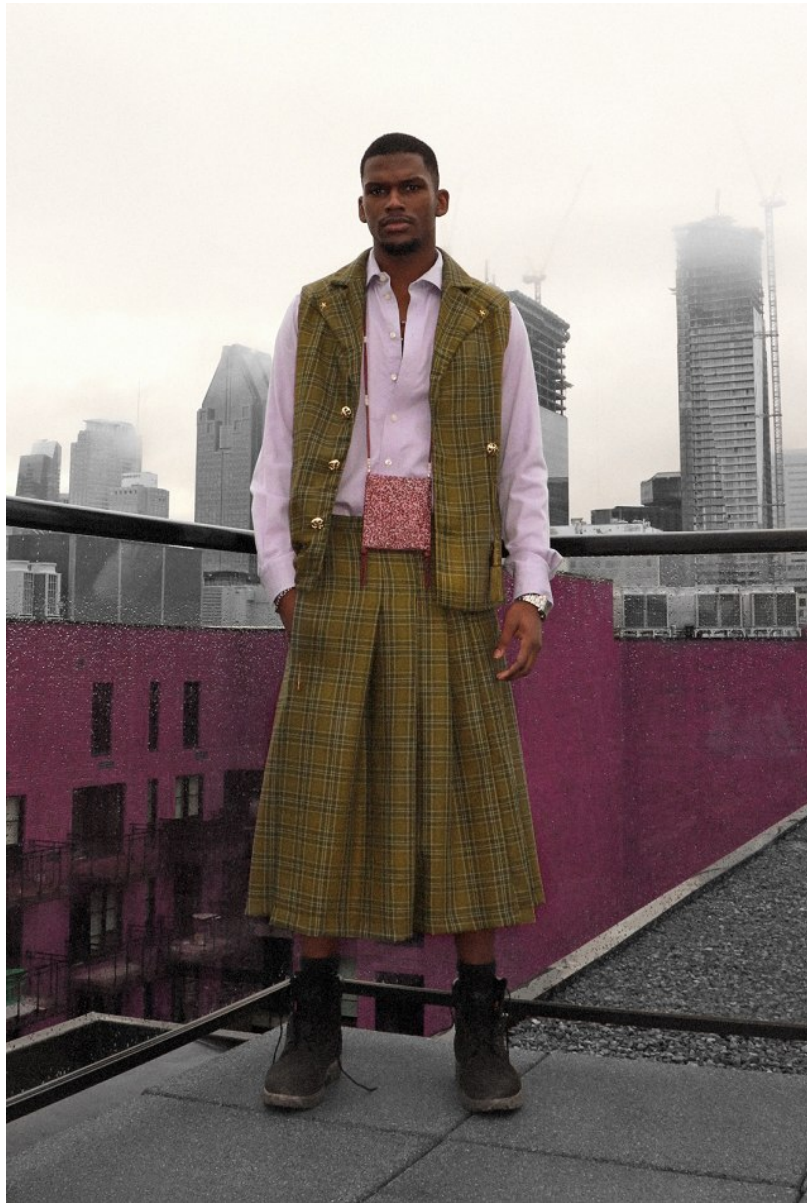

YOAN SOKPOH

BOSS MODELS

CAPE TOWN

ASMEXCLUSIVE