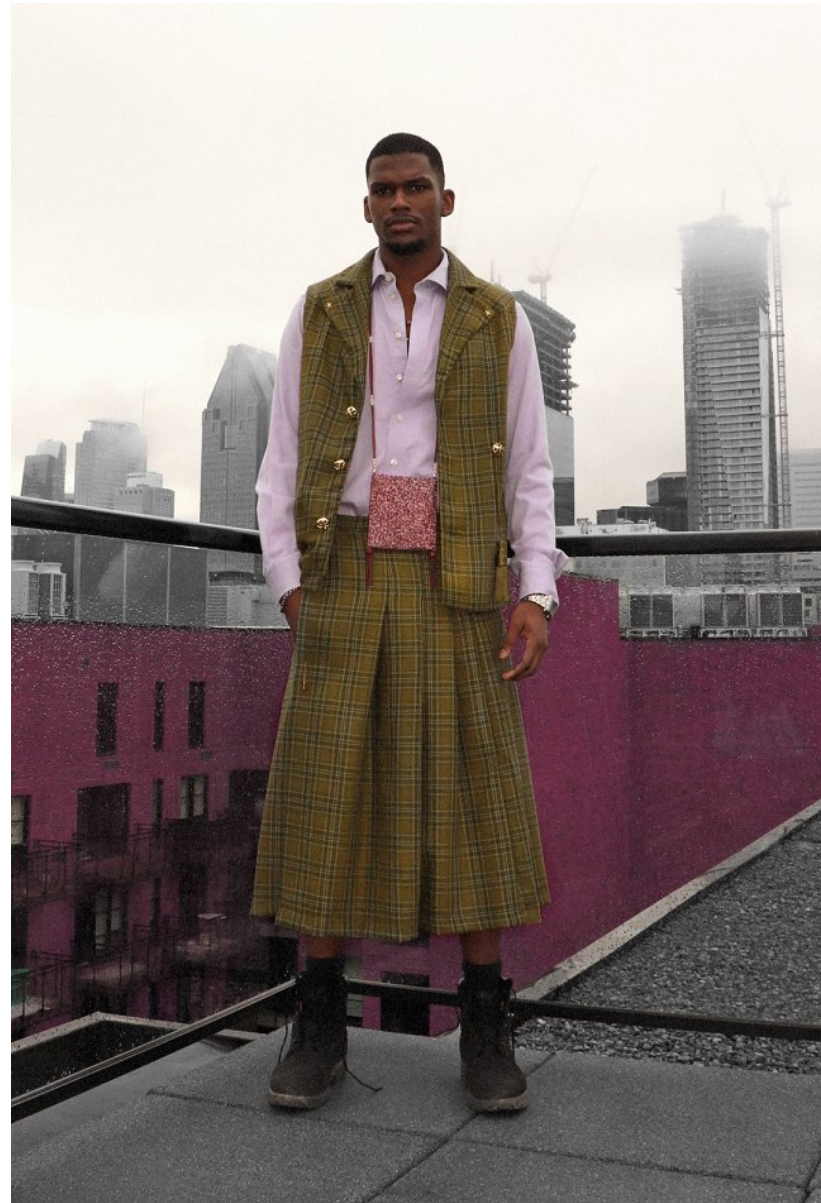

BOSS MODELS

CAPE TOWN

YOAN SOKPOH

Height: 186cm Chest: 98cm Waist: 76cm Suit: 38 R Shoe: 10 UK Hair: Black Eyes: Brown

BOSS MODELS

CAPE TOWN

YOAN SOKPOH

Height: 186cm Chest: 98cm Waist: 76cm Suit: 38 R Shoe: 10 UK Hair: Black Eyes: Brown