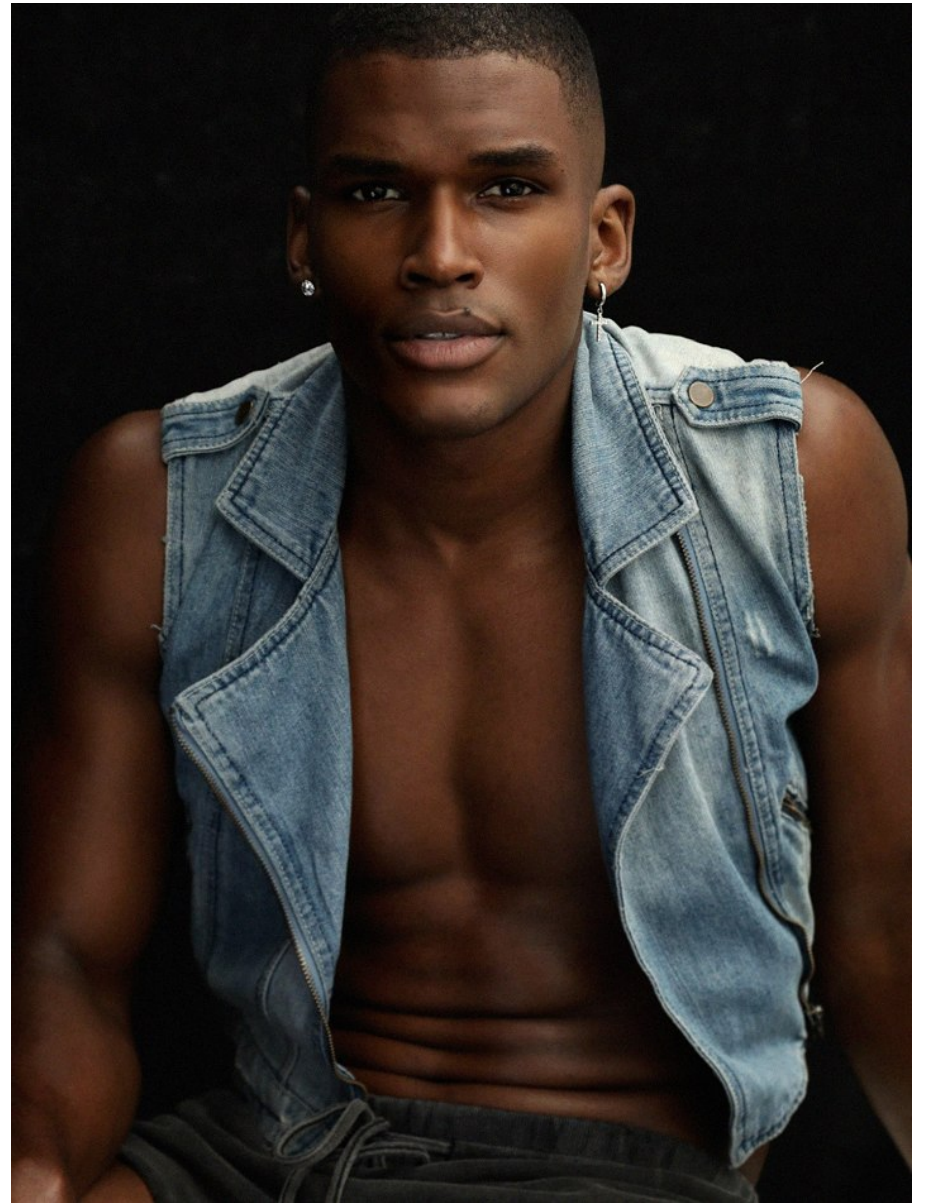

BOSS MODELS

CAPE TOWN

YOAN SOKPOH

Height: 186cm Chest: 100cm Waist: 76cm Suit: 38 R Shoe: 10 UK Hair: Black Eyes: Brown