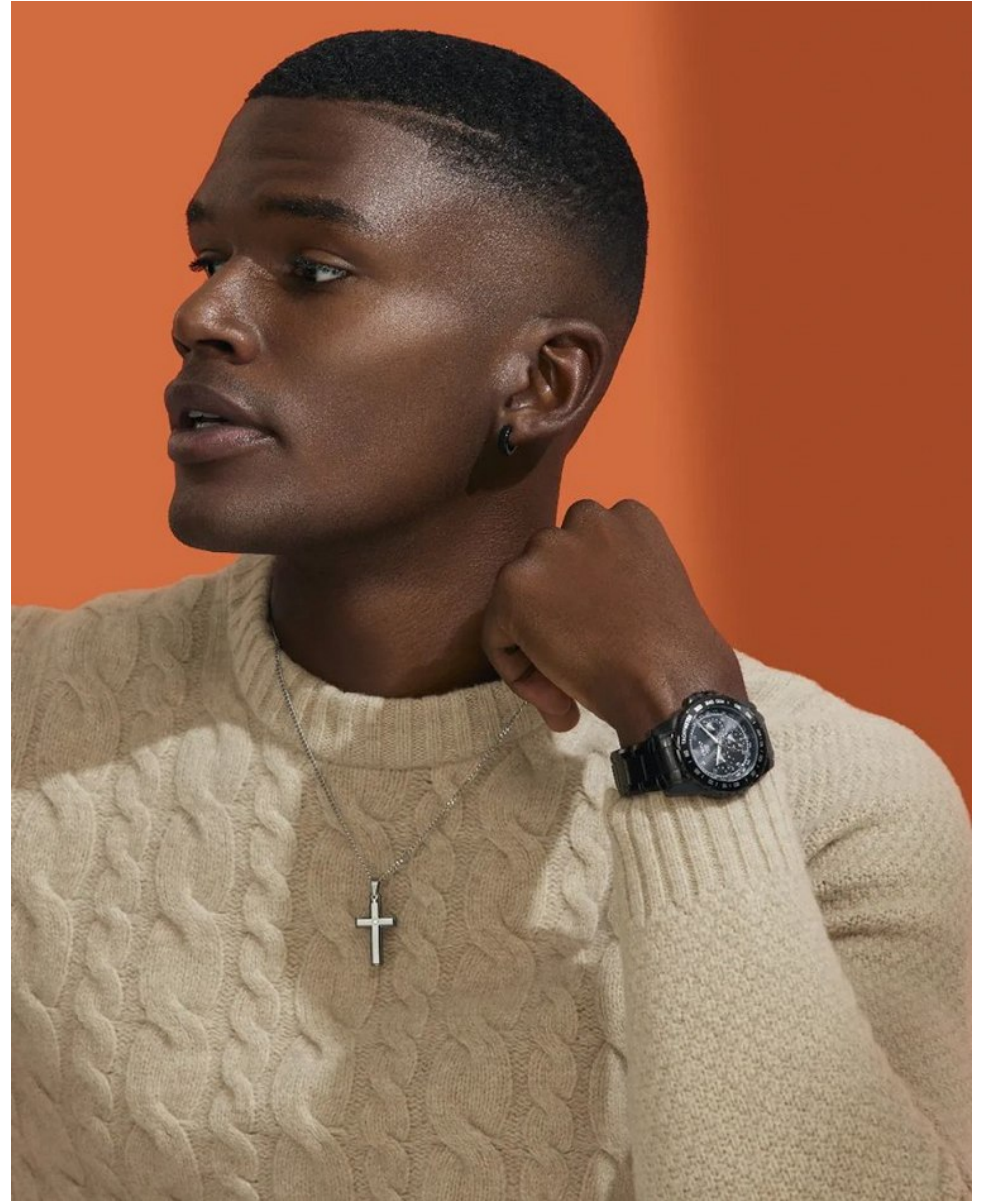

BOSS MODELS

CAPE TOWN

YOAN SOKPOH

Height: 186cm Chest: 100cm Waist: 76cm Suit: 38 R Shoe: 10 UK Hair: Black Eyes: Brown