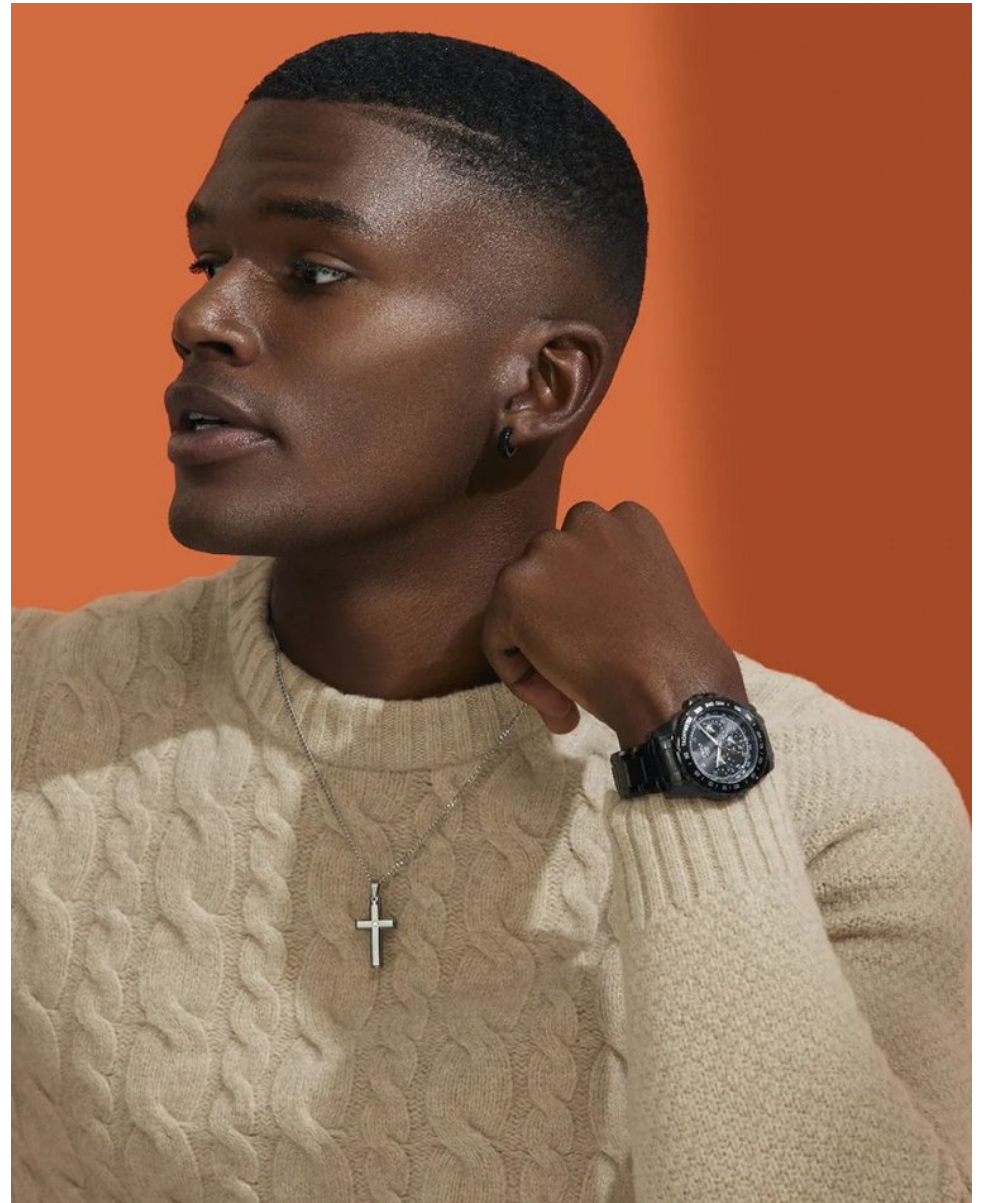

BOSS MODELS

CAPE TOWN

YOAN SOKPOH

Height: 186cm Chest: 98cm Waist: 76cm Suit: 38 R Shoe: 10 UK Hair: Black Eyes: Brown