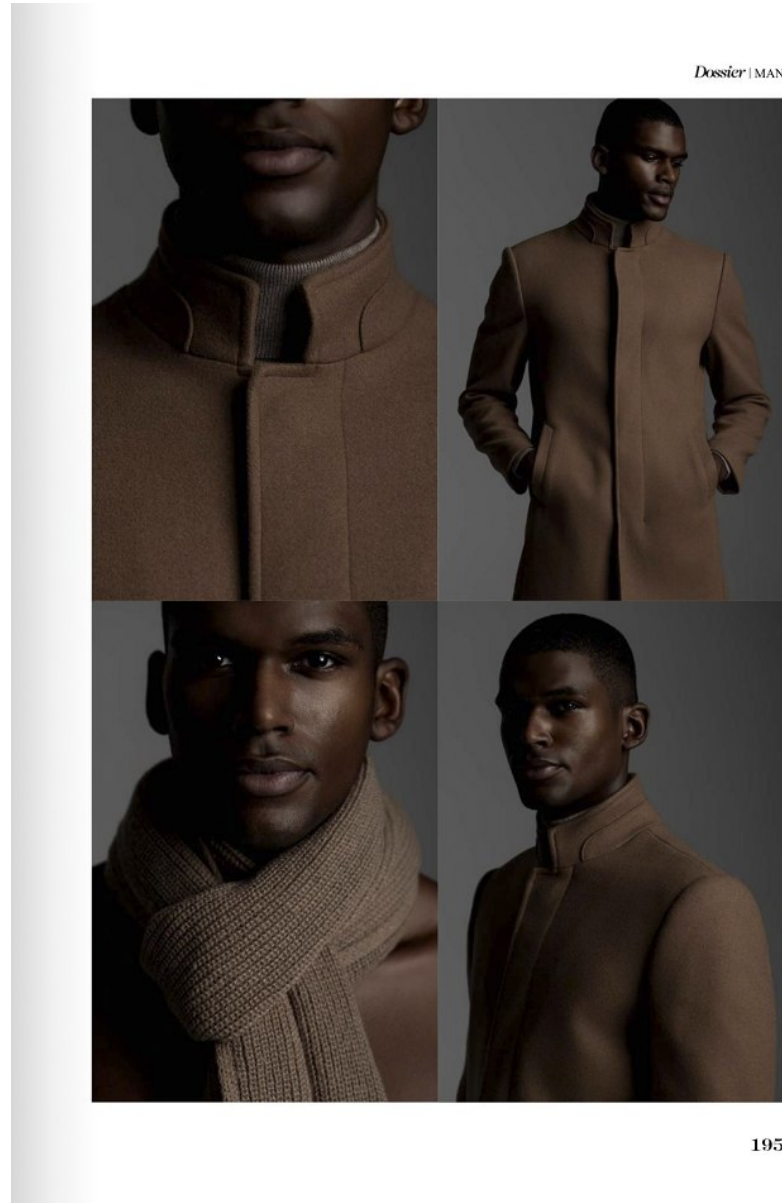

BOSS MODELS

CAPE TOWN

195

Height: 186cm Chest: 100cm Waist: 76cm Suit: 38 R Shoe: 10 UK Hair: Black Eyes: Brown