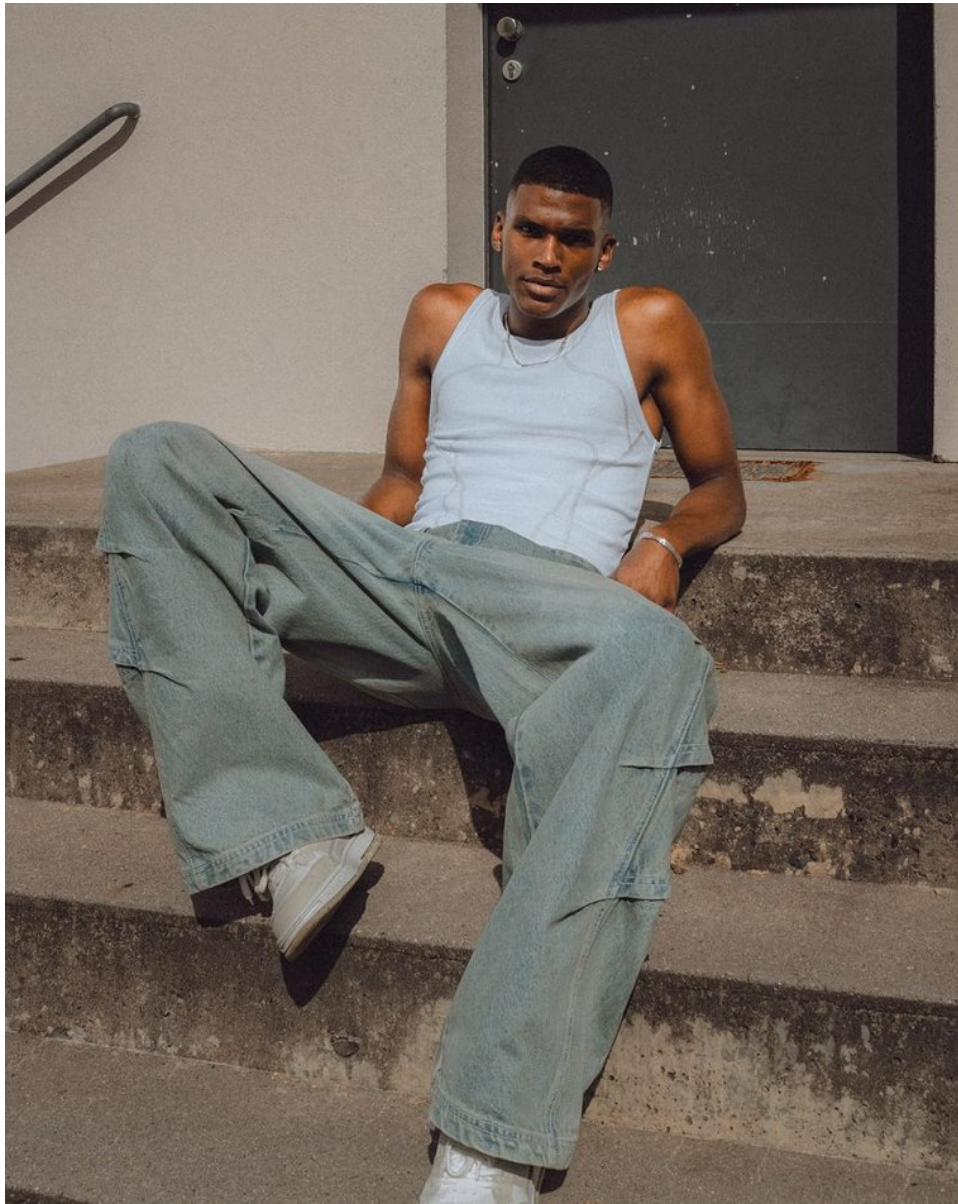

# BOSS MODELS

CAPE TOWN

YOAN SOKPOH

Height: 186cm Chest: 100cm Waist: 76cm Suit: 38 R Shoe: 10 UK Hair: Black Eyes: Brown