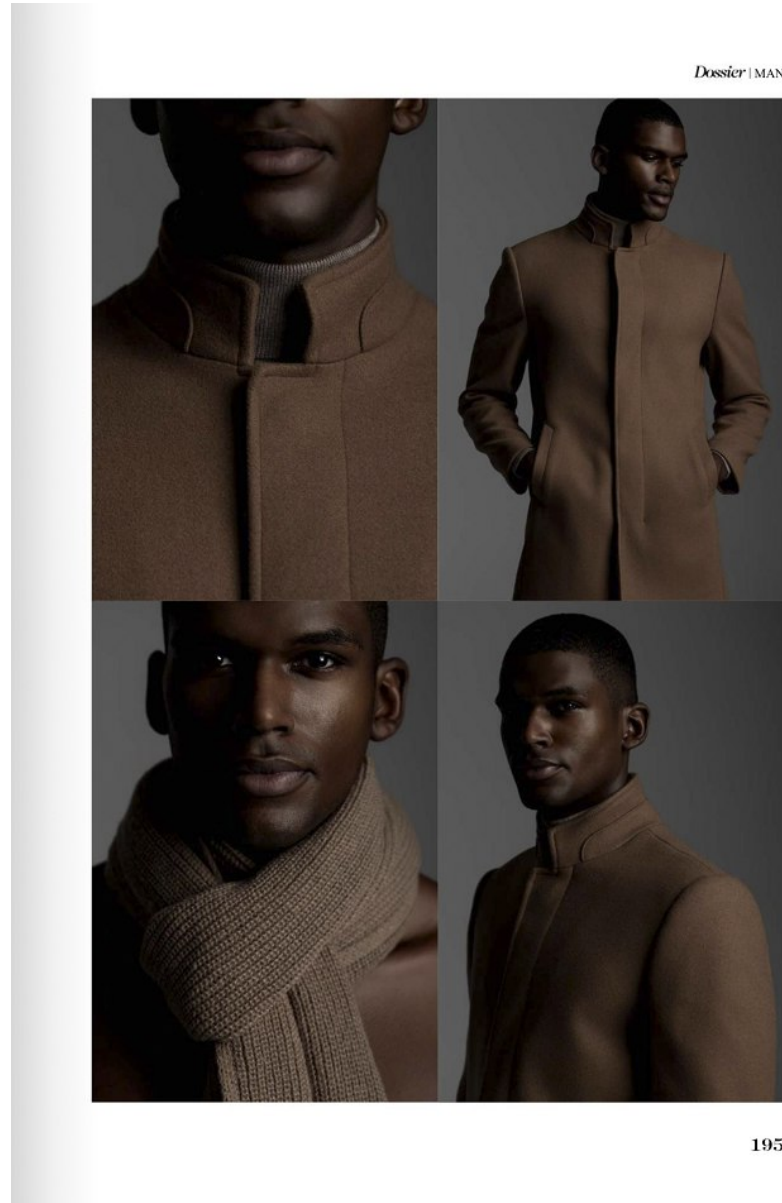

BOSS MODELS

CAPE TOWN

195

Height: 186cm Chest: 99cm Waist: 74cm Suit: 38 R Shoe: 10 UK Hair: Black Eyes: Brown