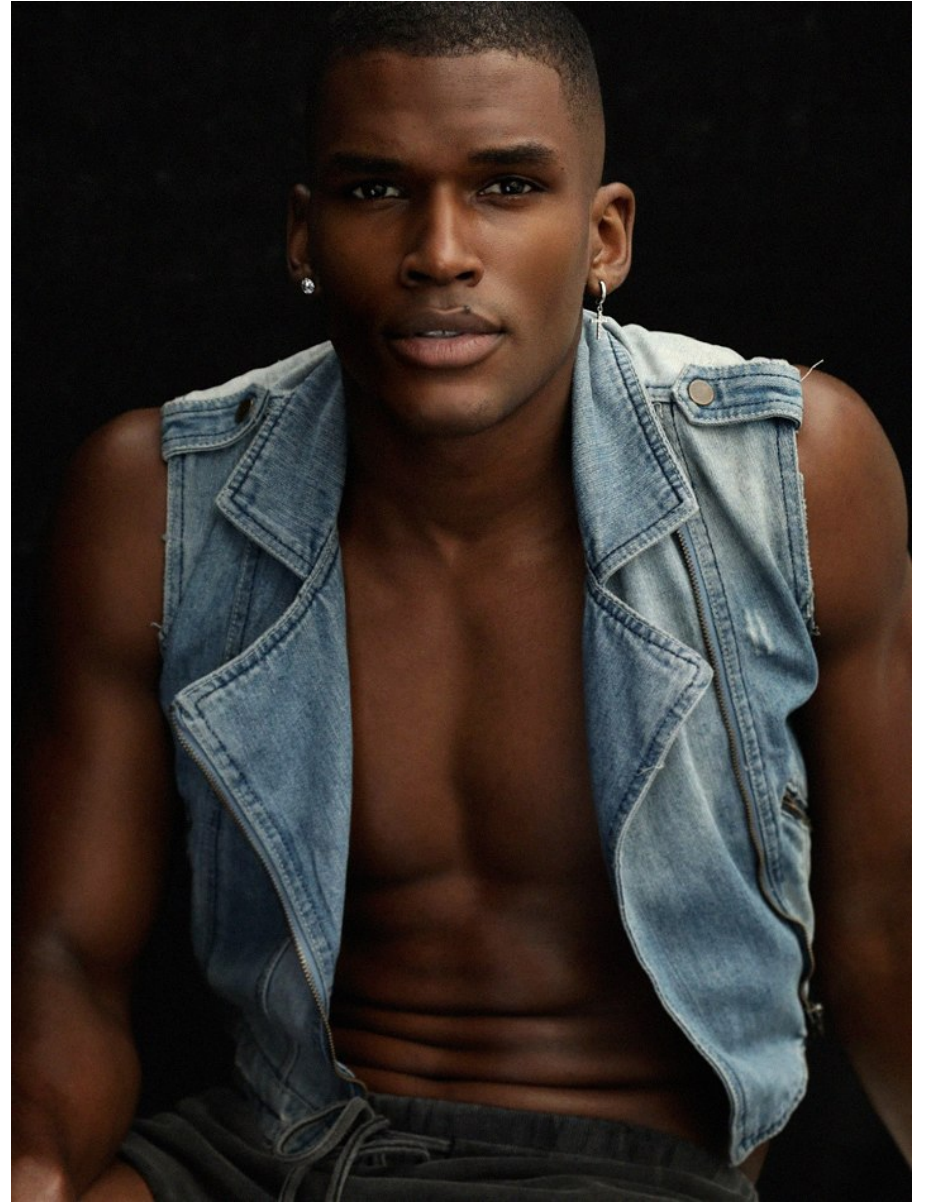

BOSS MODELS

CAPE TOWN

Height: 186cm Chest: 99cm Waist: 74cm Suit: 38 R Shoe: 10 UK Hair: Black Eyes: Brown