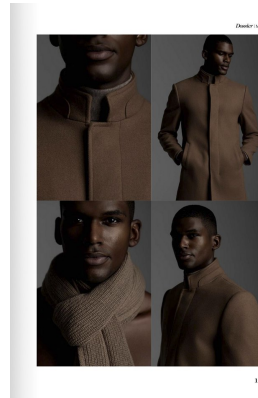

YOAN SOKPOH

Height: 186cm Chest: 100cm Waist: 76cm Suit: 38 R Shoe: 10 UK Hair: Black Eyes: Brown