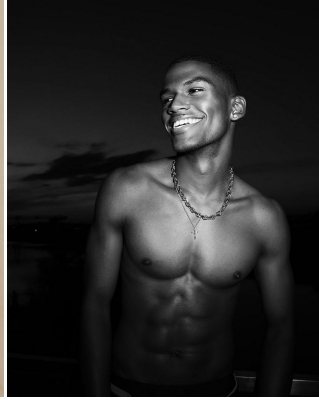

# BOSS MODELS

CAPE TOWN

YOAN SOKPOH

Height: 186cm Chest: 99cm Waist: 74cm Suit: 38 R Shoe: 10 UK Hair: Black Eyes: Brown

# BOSS MODELS

CAPE TOWN

ASME XCLUSIVE

THE WESTERN COAST  
PHOTOGRAPHER: SYRION L. KEEMAMBE  
PAINTER/STYLIST: ANDREW WINDICHEL  
MAKEUP: AMANAD DICKER  
MODEL: YOAN SOKPOH (BOSS MODELS SOUTH AFRICA)  
LOCATION: CAPE TOWN, SOUTH AFRICA

## YOAN SOKPOH

Height: 186cm Chest: 99cm Waist: 74cm Suit: 38 R Shoe: 10 UK Hair: Black Eyes: Brown

# BOSS MODELS

CAPE TOWN