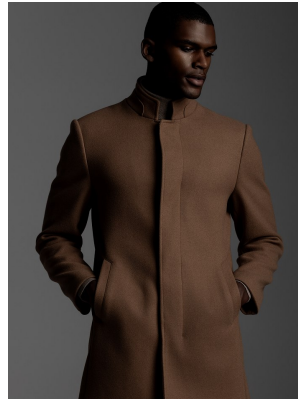

YOAN SOKPOH

Height: 186cm Chest: 100cm Waist: 76cm Suit: 38 R Shoe: 10 UK Hair: Black Eyes: Brown