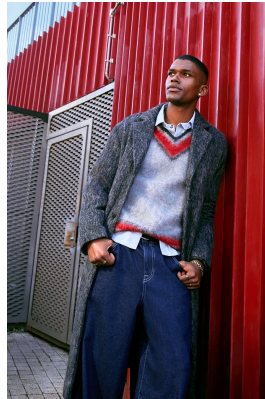

BOSS MODELS

CAPE TOWN

YOAN SOKPOH

Height: 186cm Chest: 99cm Waist: 74cm Suit: 38 R Shoe: 10 UK Hair: Black Eyes: Brown

BOSS MODELS

CAPE TOWN

YOAN SOKPOH

Height: 186cm Chest: 99cm Waist: 74cm Suit: 38 R Shoe: 10 UK Hair: Black Eyes: Brown

BOSS MODELS

CAPE TOWN

ASSEXCLUSIVE

THE WESTERN COAST
PHOTOGRAPHER BYRON L. KEULMANN
STYLING BY JOE ARMITAGE PRODUCTION ARIANNE DICKE
MODEL YOAN SOKPOH (BOSS MODEL) SOUTH AFRICA
LOCATION CAPE TOWN, SOUTH AFRICA