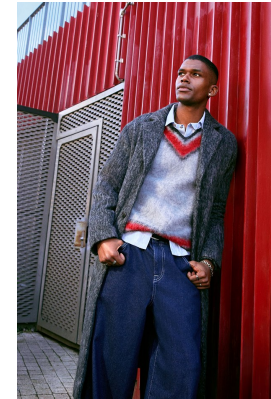

# BOSS MODELS

CAPE TOWN

YOAN SOKPOH

Height: 186cm Chest: 100cm Waist: 76cm Suit: 38 R Shoe: 10 UK Hair: Black Eyes: Brown

# BOSS MODELS

CAPE TOWN

AS/EXCLUSIVE

**THE WESTERN COAST**  
PHOTOGRAPHER: BYRON L. KEENANE  
PAINTER: STEVE ANDREW FENICHIEN; ARMAND BIEBER  
MODEL: YOAN SOKPOH (BOYS) ANDREI SOBYR (GIRLS)  
LOCATION: CAPE TOWN, SOUTH AFRICA