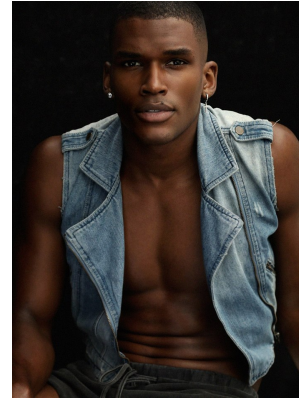

BOSS MODELS

CAPE TOWN

ASME XCLUSIVE

ASME P.1

YOAN SOKPOH

Height: 186cm Chest: 99cm Waist: 74cm Suit: 38 R Shoe: 10 UK Hair: Black Eyes: Brown