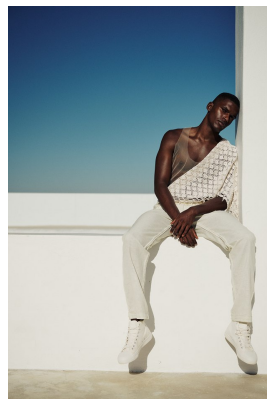

BOSS MODELS

CAPE TOWN

YOAN SOKPOH

Height: 186cm Chest: 98cm Waist: 76cm Suit: 38 R Shoe: 10 UK Hair: Black Eyes: Brown

BOSS MODELS

CAPE TOWN

YOAN SOKPOH

Height: 186cm Chest: 98cm Waist: 76cm Suit: 38 R Shoe: 10 UK Hair: Black Eyes: Brown

BOSS MODELS

CAPE TOWN

AS/EXCLUSIVE

THE WESTERN COAST
PHOTOGRAPHER: BYRON L. KEENAMANE
PAINTER: STEVE ANDRICH FERNANDES; ARMANDO BRIGER
MODEL: YOAN SOKPOH (BOYS) ANDREI SOBYR (GIRLS)
LOCATION: CAPE TOWN, SOUTH AFRICA