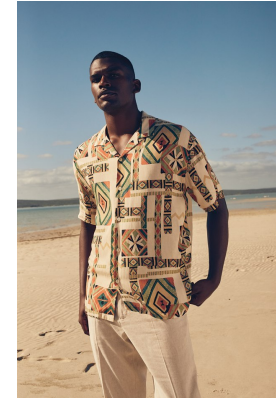

# BOSS MODELS

CAPE TOWN

YOAN SOKPOH

Height: 186cm Chest: 99cm Waist: 74cm Suit: 38 R Shoe: 10 UK Hair: Black Eyes: Brown

# BOSS MODELS

CAPE TOWN

ASME XCLUSIVE

THE WESTERN COAST  
PHOTOGRAPHER: SYRION L. KEEMAMBE  
PAINTER/STYLIST: ANDREW WINDICHEL  
MAKEUP: AMANAD DICKER  
MODEL: YOAN SOKPOH (BOSS MODELS SOUTH AFRICA)  
LOCATION: CAPE TOWN, SOUTH AFRICA