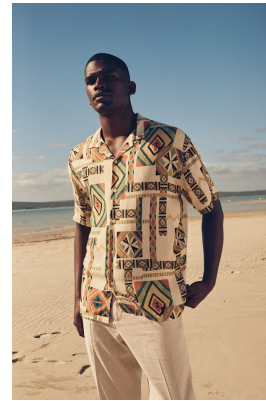

# BOSS MODELS

CAPE TOWN

YOAN SOKPOH

Height: 186cm Chest: 100cm Waist: 76cm Suit: 38 R Shoe: 10 UK Hair: Black Eyes: Brown

# BOSS MODELS

CAPE TOWN

AS/EXCLUSIVE

**THE WESTERN COAST**  
PHOTOGRAPHER: BYRON L. KEENANE  
PAINTER: STEVE ANDREW FENICHIEN; ARMAND BIEBER  
MODEL: YOAN SOKPOH (BOYS) ANDREI SOBYR (GIRLS)  
LOCATION: CAPE TOWN, SOUTH AFRICA