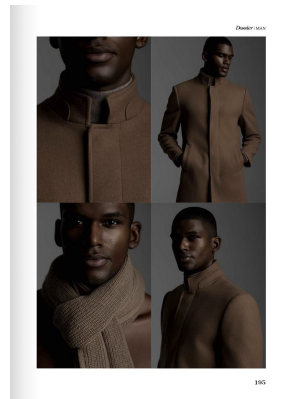

October 2022

105