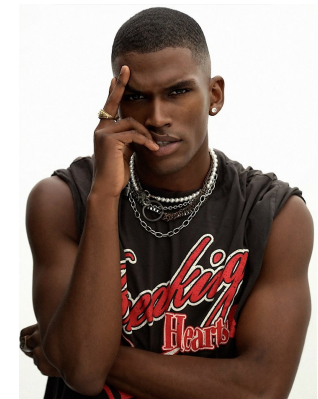

October 2022

105