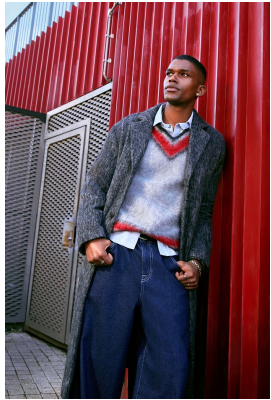

# BOSS MODELS

CAPE TOWN

YOAN SOKPOH

Height: 186cm Chest: 99cm Waist: 74cm Suit: 38 R Shoe: 10 UK Hair: Black Eyes: Brown

# BOSS MODELS

CAPE TOWN

ASME XCLUSIVE

THE WESTERN COAST  
PHOTOGRAPHER: SYRION L. KEEMAMBE  
PAINTER/STYLIST: ANDREW WINDICHEL  
MAKEUP: AMANAD DICKER  
MODEL: YOAN SOKPOH (BOSS MODELS SOUTH AFRICA)  
LOCATION: CAPE TOWN, SOUTH AFRICA