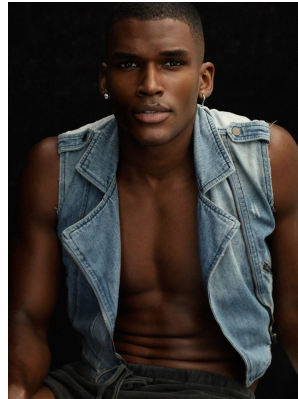

BOSS MODELS

CAPE TOWN

ASSEXCLUSIVE

ASME P1