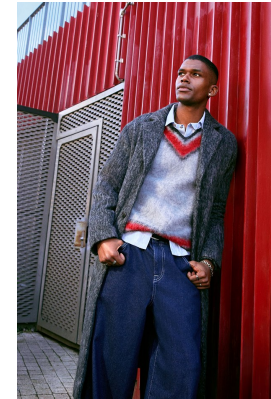

BOSS MODELS

CAPE TOWN

YOAN SOKPOH

Height: 186cm Chest: 98cm Waist: 76cm Suit: 38 R Shoe: 10 UK Hair: Black Eyes: Brown

BOSS MODELS

CAPE TOWN

YOAN SOKPOH

Height: 186cm Chest: 98cm Waist: 76cm Suit: 38 R Shoe: 10 UK Hair: Black Eyes: Brown

BOSS MODELS

CAPE TOWN

AS/EXCLUSIVE

THE WESTERN COAST
PHOTOGRAPHER: BYRON L. KEENAMANE
PAINTER: STEVE ANDRICH FERNANDES; ARMANDO BRIGER
MODEL: YOAN SOKPOH (BOYS) ANDREI SOBYR (GIRLS)
LOCATION: CAPE TOWN, SOUTH AFRICA