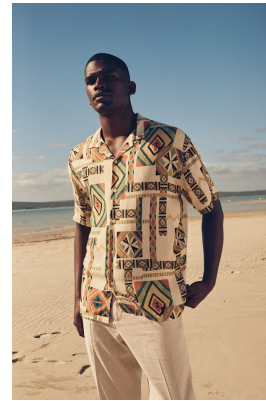

BOSS MODELS

CAPE TOWN

YOAN SOKPOH

Height: 186cm Chest: 98cm Waist: 76cm Suit: 38 R Shoe: 10 UK Hair: Black Eyes: Brown

BOSS MODELS

CAPE TOWN

YOAN SOKPOH

Height: 186cm Chest: 98cm Waist: 76cm Suit: 38 R Shoe: 10 UK Hair: Black Eyes: Brown

BOSS MODELS

CAPE TOWN

AS/EXCLUSIVE

THE WESTERN COAST
PHOTOGRAPHER: BYRON L. KEENAMANE
PAINTER: STEVE ANDRICH FERNANDES; ARMANDO BRIGER
MODEL: YOAN SOKPOH (BOYS) ANDREI SOBYR (GIRLS)
LOCATION: CAPE TOWN, SOUTH AFRICA