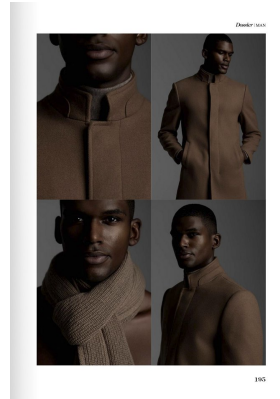

BOSS MODELS

CAPE TOWN

YOAN SOKPOH

Height: 186cm Chest: 99cm Waist: 74cm Suit: 38 R Shoe: 10 UK Hair: Black Eyes: Brown