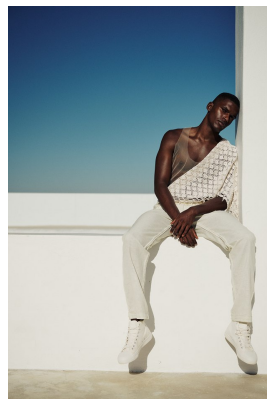

# BOSS MODELS

CAPE TOWN

YOAN SOKPOH

Height: 186cm Chest: 100cm Waist: 76cm Suit: 38 R Shoe: 10 UK Hair: Black Eyes: Brown

# BOSS MODELS

CAPE TOWN

AS/EXCLUSIVE

**THE WESTERN COAST**  
PHOTOGRAPHER: BYRON L. KEENANE  
PAINTER: STEVE ANDREW FENICHIEN; ARMAND BIEBER  
MODEL: YOAN SOKPOH (BOYS) ANDREI SOBYR (GIRLS)  
LOCATION: CAPE TOWN, SOUTH AFRICA