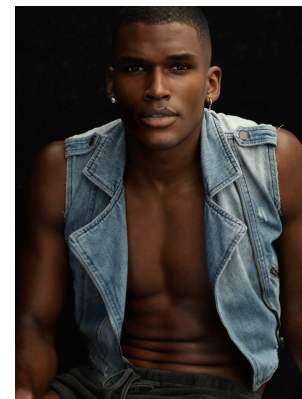

BOSS MODELS

CAPE TOWN

YOAN SOKPOH

Height: 186cm Chest: 98cm Waist: 76cm Suit: 38 R Shoe: 10 UK Hair: Black Eyes: Brown

BOSS MODELS

CAPE TOWN

YOAN SOKPOH

Height: 186cm Chest: 98cm Waist: 76cm Suit: 38 R Shoe: 10 UK Hair: Black Eyes: Brown

BOSS MODELS

CAPE TOWN

AS/EXCLUSIVE

THE WESTERN COAST
PHOTOGRAPHER: BYRON L. KEENAMANE
PAINTER: STEVE ANDRICH FERNANDES; ARMANDO BRIGER
MODEL: YOAN SOKPOH (BOYS) ANDREI SOBYR (GIRLS)
LOCATION: CAPE TOWN, SOUTH AFRICA