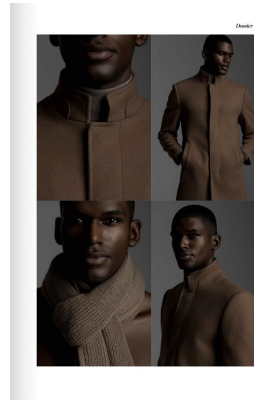

YOAN SOKPOH

Height: 186cm Chest: 98cm Waist: 76cm Suit: 38 R Shoe: 10 UK Hair: Black Eyes: Brown