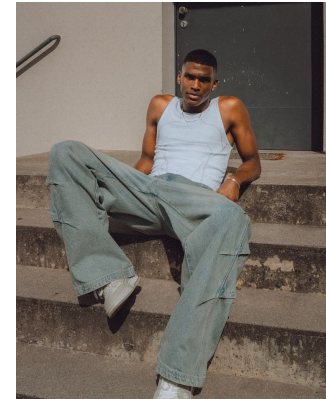

BOSS MODELS

CAPE TOWN

YOAN SOKPOH

Height: 186cm Chest: 99cm Waist: 74cm Suit: 38 R Shoe: 10 UK Hair: Black Eyes: Brown

BOSS MODELS

CAPE TOWN

YOAN SOKPOH

Height: 186cm Chest: 99cm Waist: 74cm Suit: 38 R Shoe: 10 UK Hair: Black Eyes: Brown

BOSS MODELS

CAPE TOWN

ASSEXCLUSIVE

THE WESTERN COAST
PHOTOGRAPHER BYRON L. KEULMANN
STYLING BY JOE ARMITAGE PRODUCTION ARIANNE DICKE
MODEL YOAN SOKPOH (BOSS MODEL) SOUTH AFRICA
LOCATION CAPE TOWN, SOUTH AFRICA