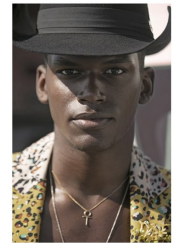

ASME XCLUSIVE