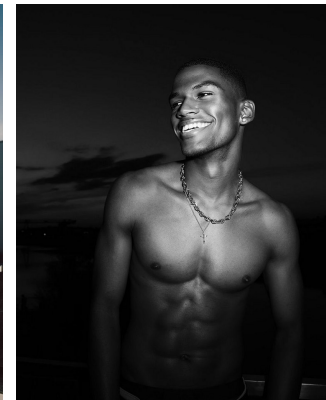

BOSS MODELS

CAPE TOWN

YOAN SOKPOH

Height: 186cm Chest: 99cm Waist: 74cm Suit: 38 R Shoe: 10 UK Hair: Black Eyes: Brown

BOSS MODELS

CAPE TOWN

YOAN SOKPOH

Height: 186cm Chest: 99cm Waist: 74cm Suit: 38 R Shoe: 10 UK Hair: Black Eyes: Brown

BOSS MODELS

CAPE TOWN

ASSEXCLUSIVE

THE WESTERN COAST
PHOTOGRAPHER BYRON L. KEULMANN
STYLING BY JOE ARMITAGE PRODUCTION ARIANNE DICKE
MODEL YOAN SOKPOH (BOSS MODEL) SOUTH AFRICA
LOCATION CAPE TOWN, SOUTH AFRICA