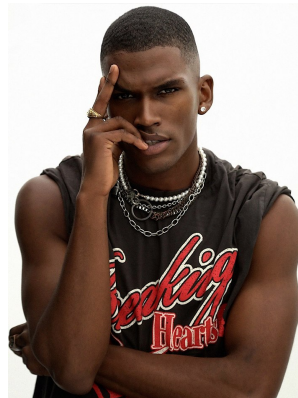

YOAN SOKPOH

Height: 186cm Chest: 100cm Waist: 76cm Suit: 38 R Shoe: 10 UK Hair: Black Eyes: Brown