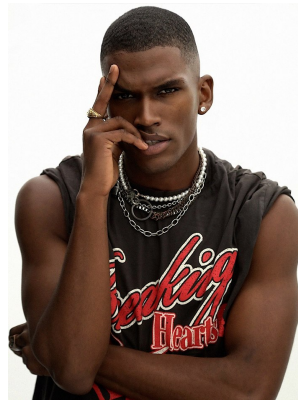

YOAN SOKPOH

Height: 186cm Chest: 98cm Waist: 76cm Suit: 38 R Shoe: 10 UK Hair: Black Eyes: Brown