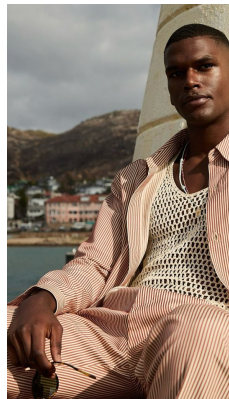

# BOSS MODELS

CAPE TOWN

YOAN SOKPOH

Height: 186cm Chest: 99cm Waist: 74cm Suit: 38 R Shoe: 10 UK Hair: Black Eyes: Brown

# BOSS MODELS

CAPE TOWN

ASME XCLUSIVE

THE WESTERN COAST  
PHOTOGRAPHER: SYRION L. KEEMAMBE  
PAINTER/STYLIST: ANDREW WINDICHEL  
MAKEUP: AMANAD DICKER  
MODEL: YOAN SOKPOH (BOSS MODELS SOUTH AFRICA)  
LOCATION: CAPE TOWN, SOUTH AFRICA

# BOSS MODELS

CAPE TOWN