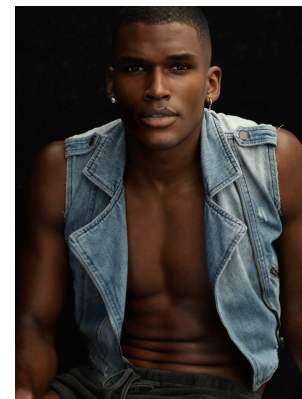

# BOSS MODELS

CAPE TOWN

YOAN SOKPOH

Height: 186cm Chest: 100cm Waist: 76cm Suit: 38 R Shoe: 10 UK Hair: Black Eyes: Brown

# BOSS MODELS

CAPE TOWN

AS/EXCLUSIVE

**THE WESTERN COAST**  
PHOTOGRAPHER: BYRON L. KEENANE  
PAINTER: STEVE ANDREW FENICHIEN; ARMAND BIEBER  
MODEL: YOAN SOKPOH (BOYS) ANDREI SOBYR (GIRLS)  
LOCATION: CAPE TOWN, SOUTH AFRICA