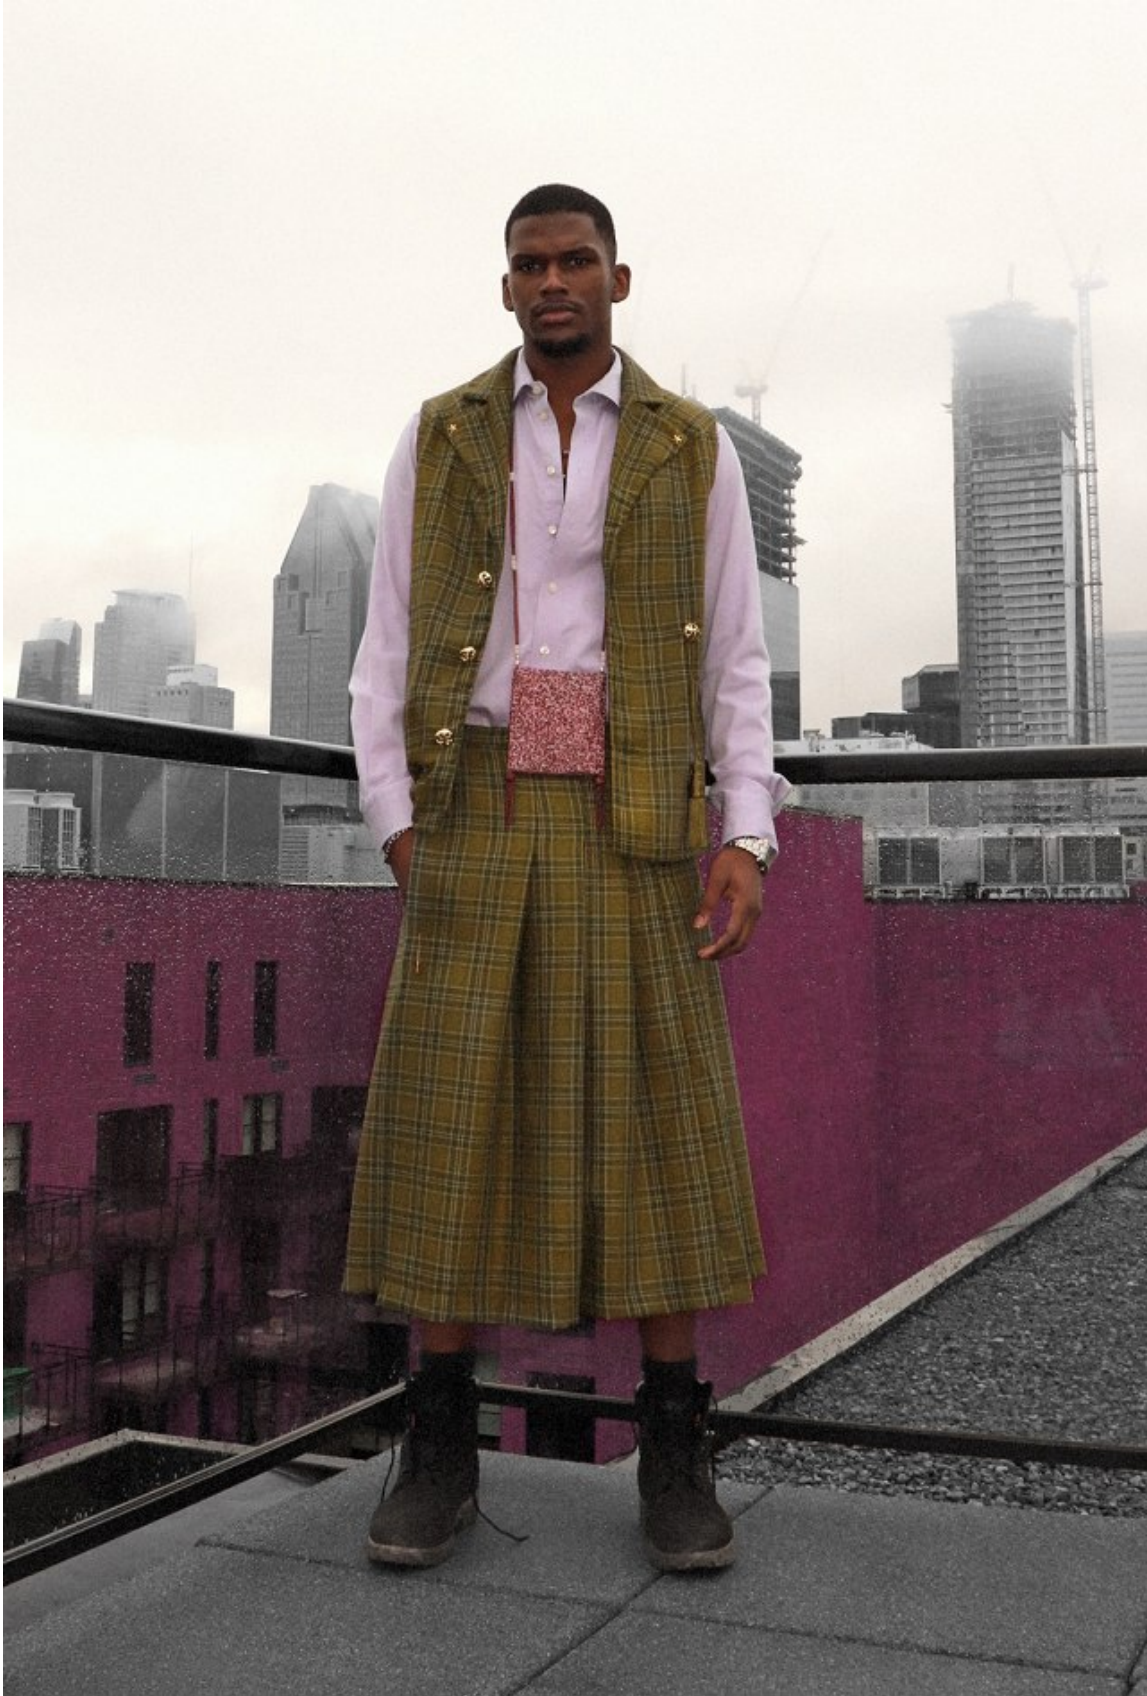

BOSS MODELS

CAPE TOWN

YOAN SOKPOH

Height: 186cm Chest: 98cm Waist: 76cm Suit: 38 R Shoe: 10 UK Hair: Black Eyes: Brown

BOSS MODELS

CAPE TOWN

YOAN SOKPOH

Height: 186cm Chest: 98cm Waist: 76cm Suit: 38 R Shoe: 10 UK Hair: Black Eyes: Brown