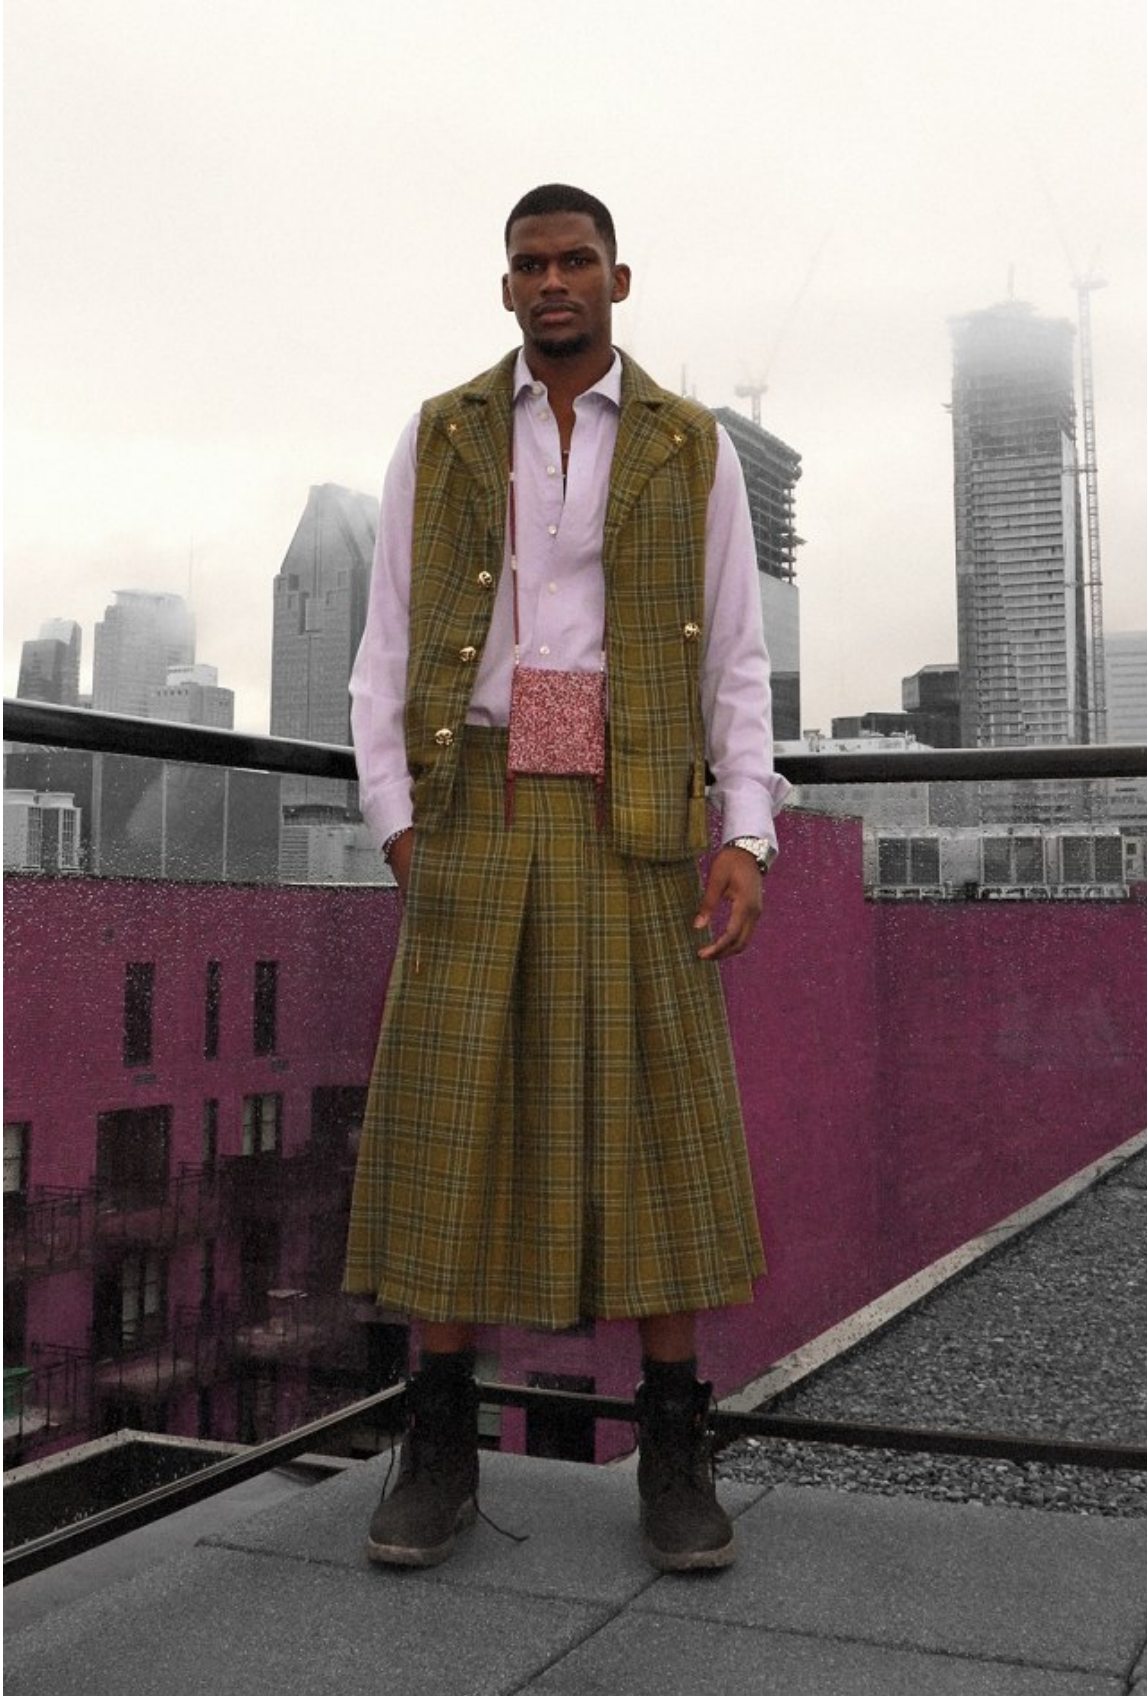

BOSS MODELS

CAPE TOWN

YOAN SOKPOH

Height: 186cm Chest: 99cm Waist: 74cm Suit: 38 R Shoe: 10 UK Hair: Black Eyes: Brown