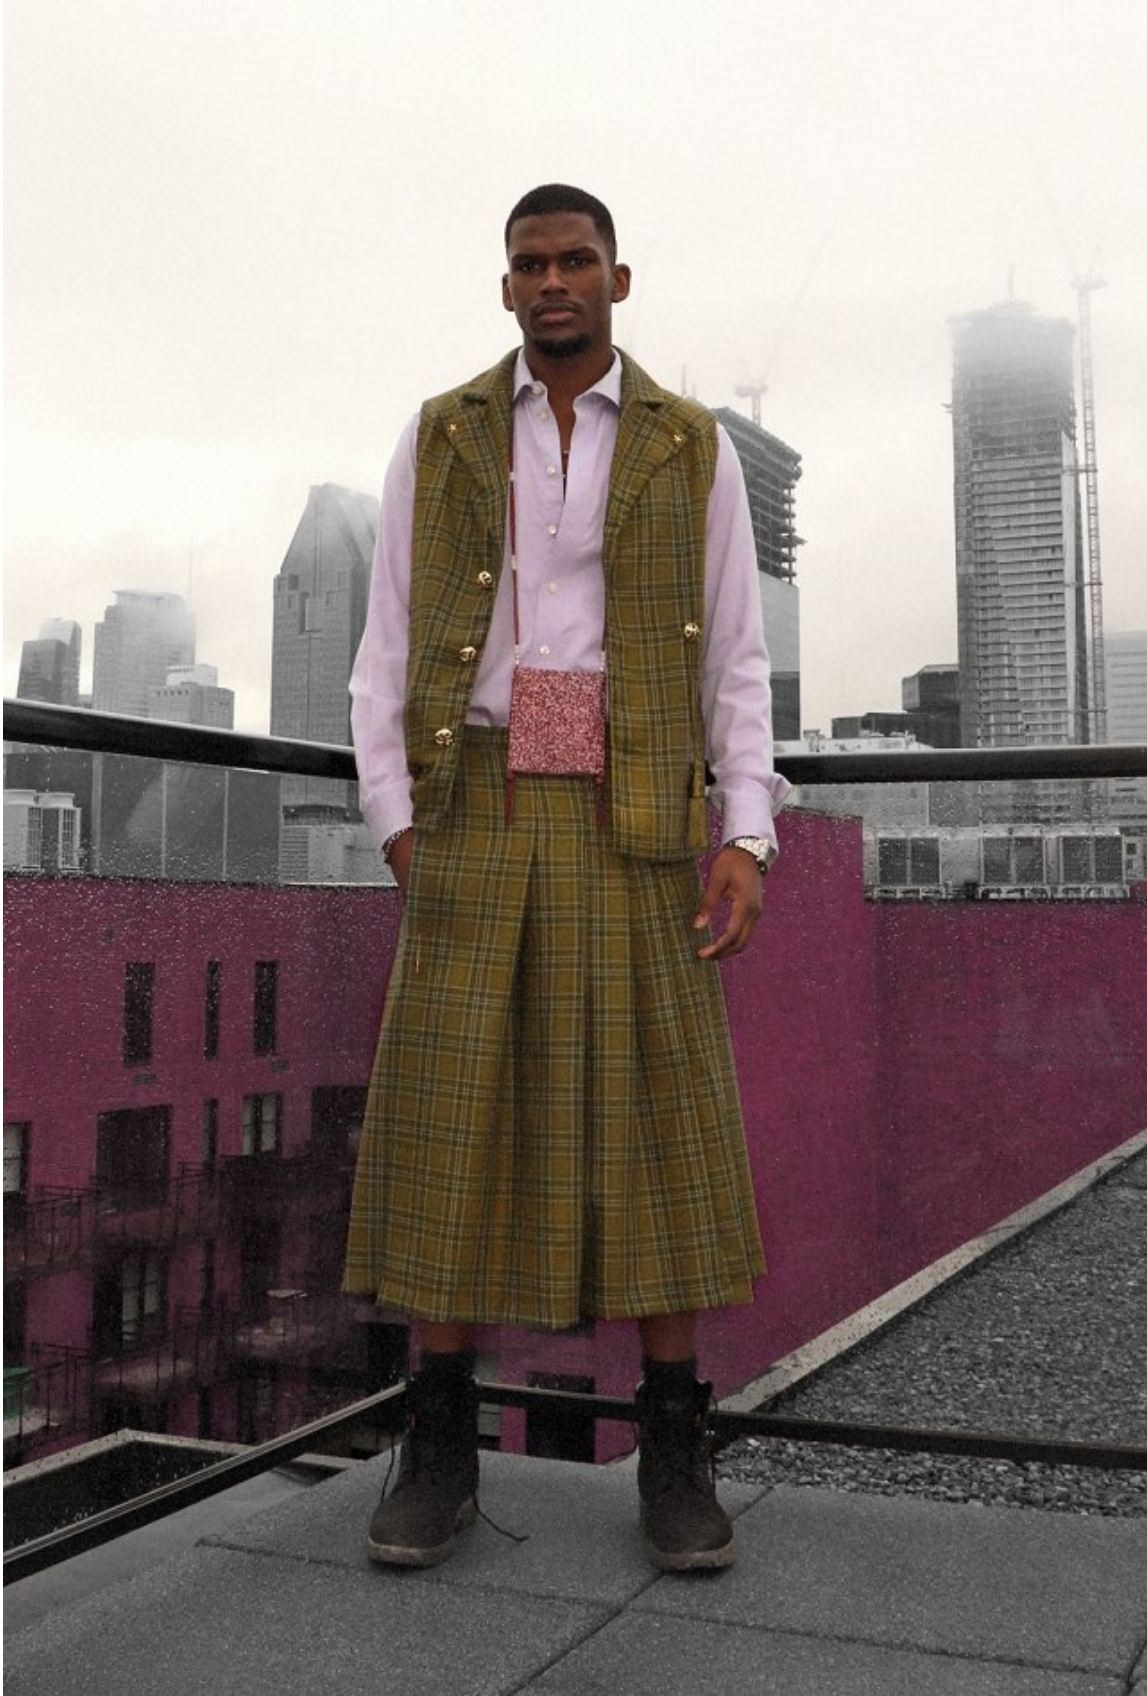

BOSS MODELS

CAPE TOWN

YOAN SOKPOH

Height: 186cm Chest: 100cm Waist: 76cm Suit: 38 R Shoe: 10 UK Hair: Black Eyes: Brown

BOSS MODELS

CAPE TOWN

YOAN SOKPOH

Height: 186cm Chest: 100cm Waist: 76cm Suit: 38 R Shoe: 10 UK Hair: Black Eyes: Brown