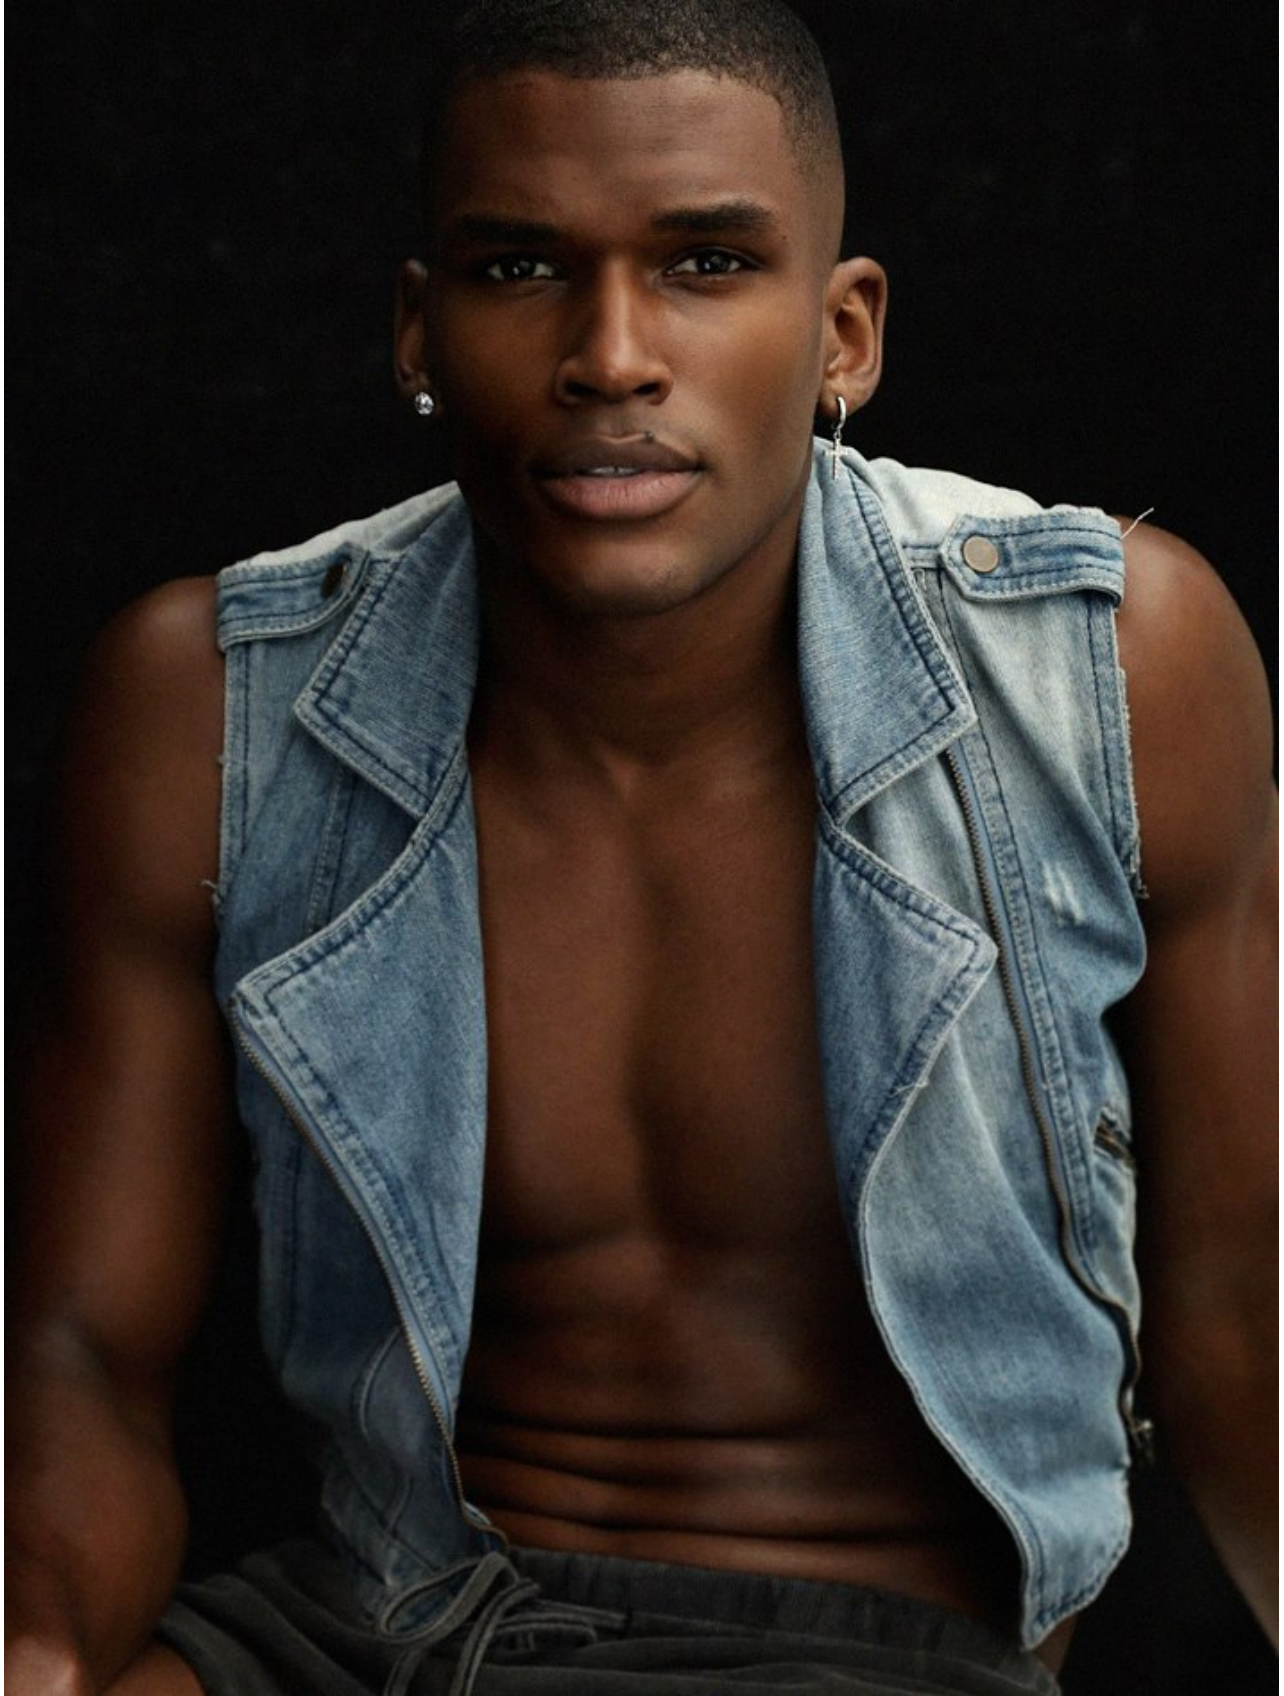

BOSS MODELS

CAPE TOWN

YOAN SOKPOH

Height: 186cm Chest: 98cm Waist: 76cm Suit: 38 R Shoe: 10 UK Hair: Black Eyes: Brown

BOSS MODELS

CAPE TOWN

YOAN SOKPOH

Height: 186cm Chest: 98cm Waist: 76cm Suit: 38 R Shoe: 10 UK Hair: Black Eyes: Brown