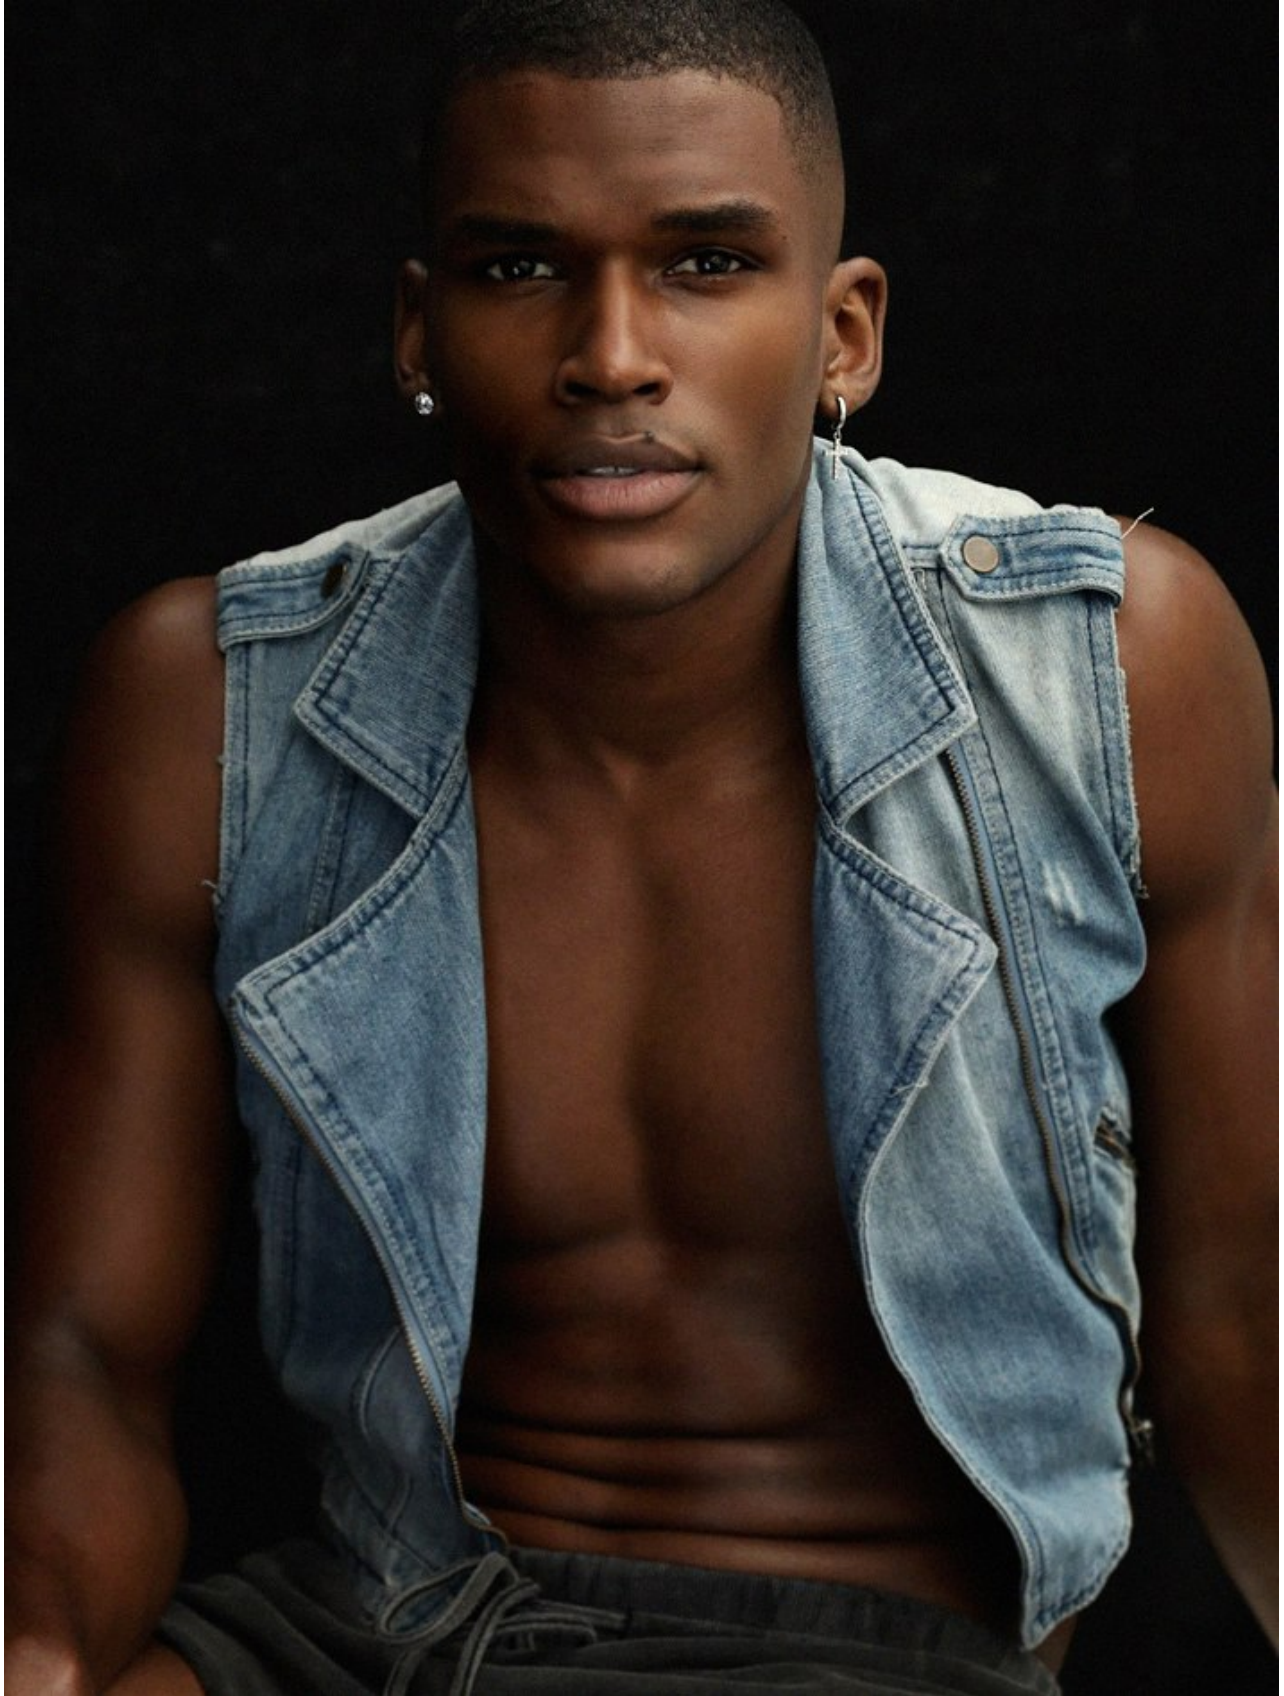

BOSS MODELS

CAPE TOWN

YOAN SOKPOH

Height: 186cm Chest: 99cm Waist: 74cm Suit: 38 R Shoe: 10 UK Hair: Black Eyes: Brown