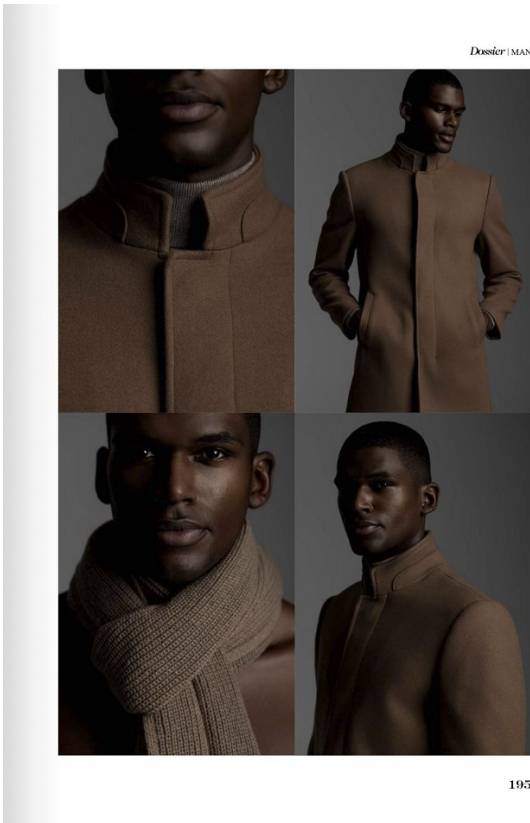

BOSS MODELS

CAPE TOWN

195

Height: 186cm Chest: 99cm Waist: 74cm Suit: 38 R Shoe: 10 UK Hair: Black Eyes: Brown