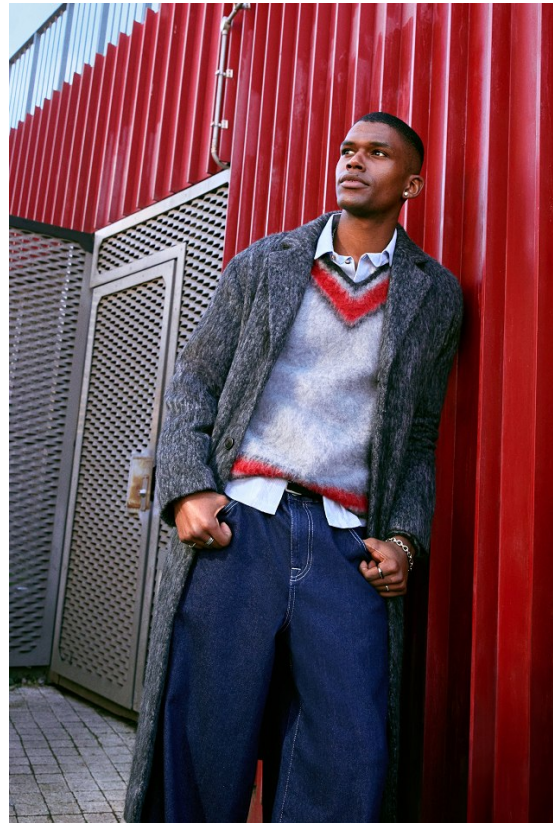

# BOSS MODELS

CAPE TOWN

YOAN SOKPOH

Height: 186cm Chest: 99cm Waist: 74cm Suit: 38 R Shoe: 10 UK Hair: Black Eyes: Brown