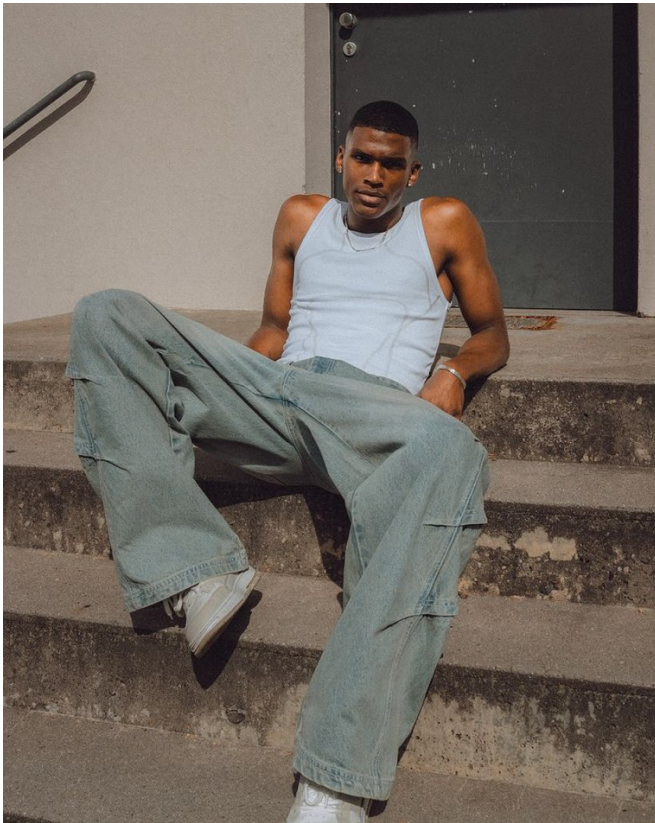

# BOSS MODELS

CAPE TOWN

YOAN SOKPOH

Height: 186cm Chest: 100cm Waist: 76cm Suit: 38 R Shoe: 10 UK Hair: Black Eyes: Brown