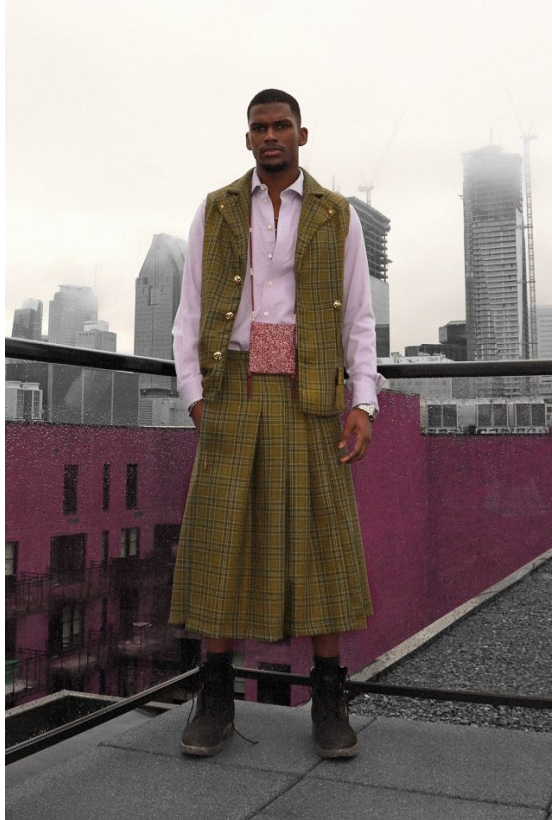

YOAN SOKPOH

BOSS MODELS

CAPE TOWN

ASMEXCLUSIVE