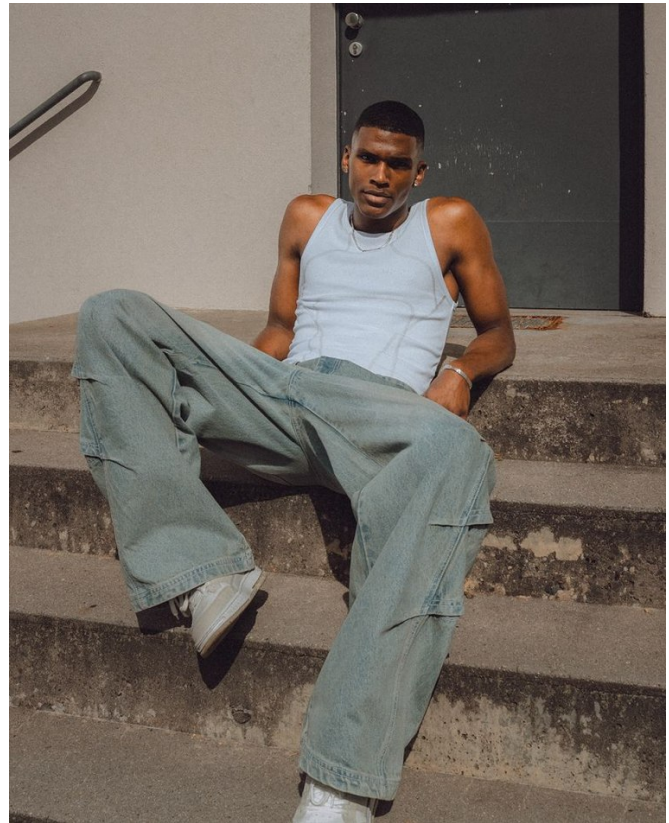

# BOSS MODELS

CAPE TOWN

YOAN SOKPOH

Height: 186cm Chest: 99cm Waist: 74cm Suit: 38 R Shoe: 10 UK Hair: Black Eyes: Brown