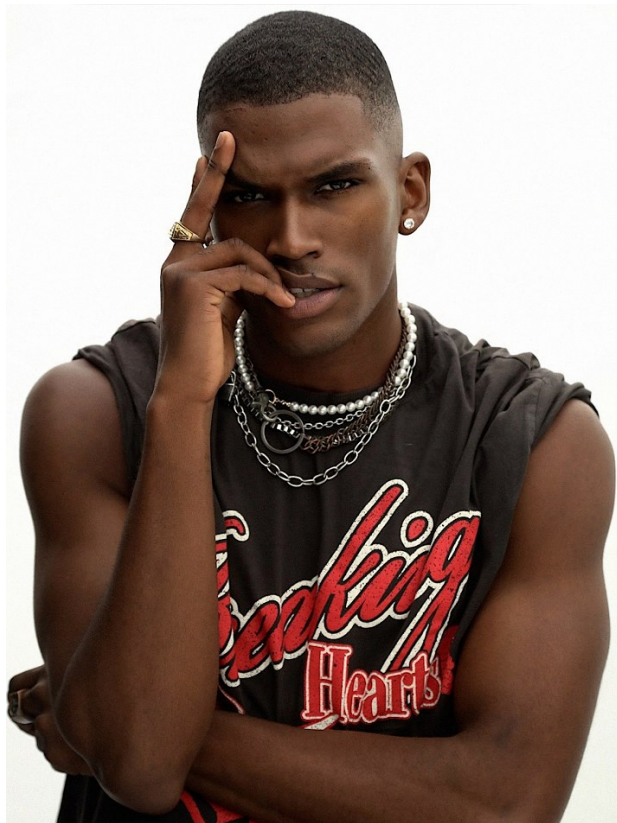

BOSS MODELS

CAPE TOWN

195

Height: 186cm Chest: 100cm Waist: 76cm Suit: 38 R Shoe: 10 UK Hair: Black Eyes: Brown