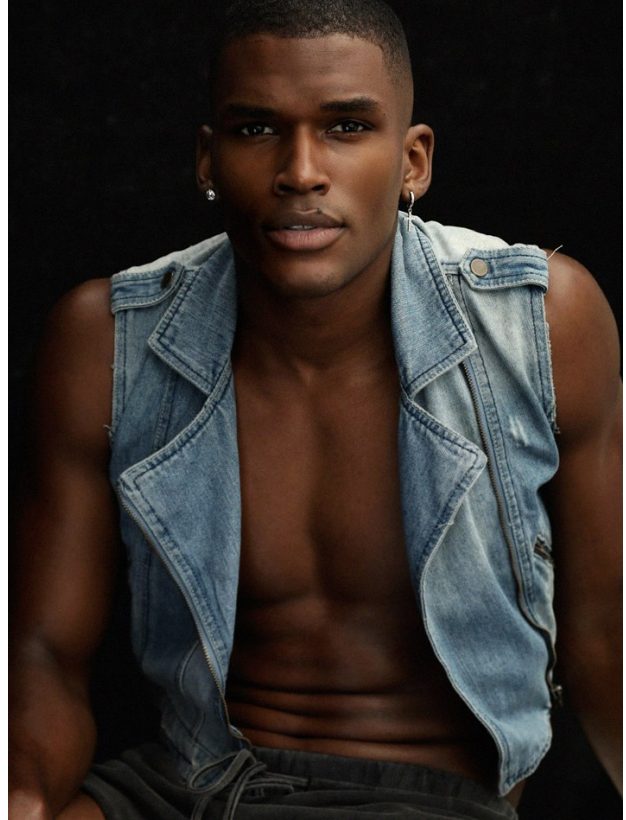

BOSS MODELS

CAPE TOWN

YOAN SOKPOH

Height: 186cm Chest: 99cm Waist: 74cm Suit: 38 R Shoe: 10 UK Hair: Black Eyes: Brown