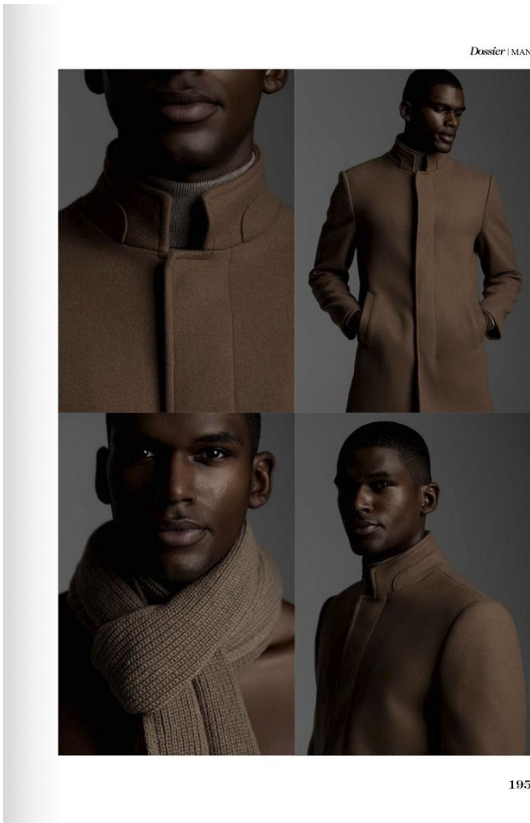

BOSS MODELS

CAPE TOWN

195

Height: 186cm Chest: 100cm Waist: 76cm Suit: 38 R Shoe: 10 UK Hair: Black Eyes: Brown