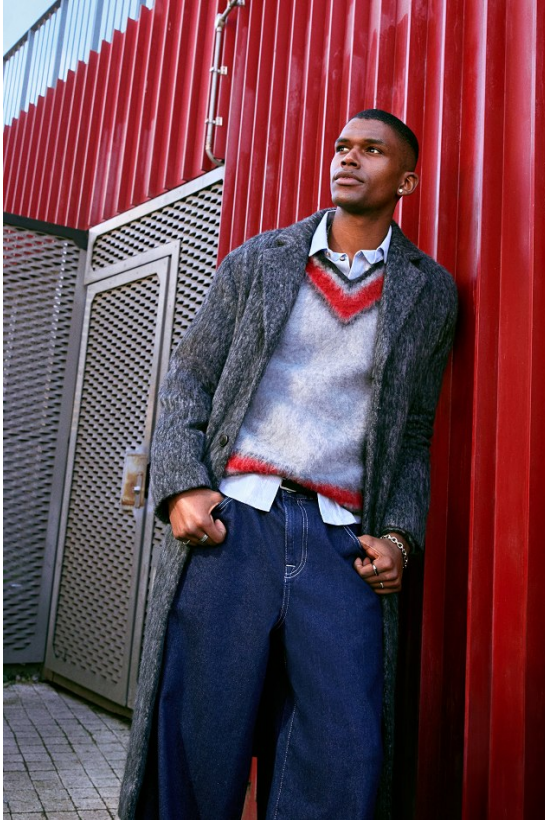

BOSS MODELS

CAPE TOWN

YOAN SOKPOH

Height: 186cm Chest: 100cm Waist: 76cm Suit: 38 R Shoe: 10 UK Hair: Black Eyes: Brown