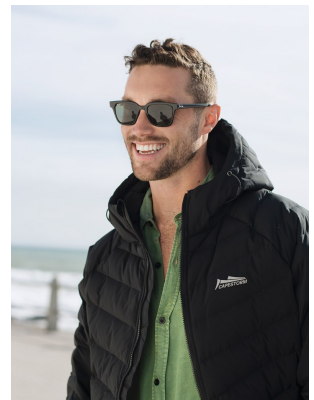

BOSS MODELS

CAPE TOWN

RYAN PIKE

Height: 190cm Chest: 101cm Waist: 81cm Suit: 40 L Shoe: 11 UK Hair: Brown Eyes: Brown

BOSS MODELS

CAPE TOWN

RYAN PIKE

Height: 190cm Chest: 101cm Waist: 81cm Suit: 40 L Shoe: 11 UK Hair: Brown Eyes: Brown