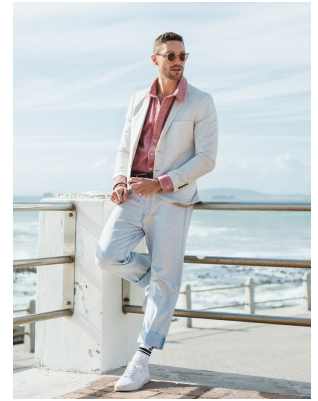

BOSS MODELS

CAPE TOWN

RYAN PIKE

Height: 190cm Chest: 101cm Waist: 81cm Suit: 40 L Shoe: 11 UK Hair: Brown Eyes: Brown

BOSS MODELS

CAPE TOWN

RYAN PIKE

Height: 190cm Chest: 101cm Waist: 81cm Suit: 40 L Shoe: 11 UK Hair: Brown Eyes: Brown