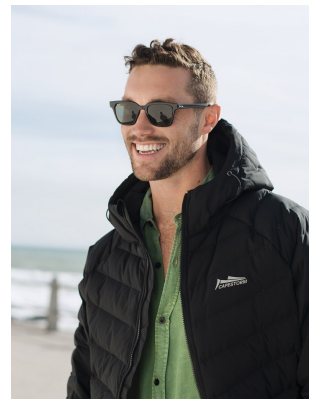

BOSS MODELS

CAPE TOWN

RYAN PIKE

Height: 190cm Chest: 101cm Waist: 81cm Suit: 40 L Shoe: 11 UK Hair: Brown Eyes: Brown

BOSS MODELS

CAPE TOWN

RYAN PIKE

Height: 190cm Chest: 101cm Waist: 81cm Suit: 40 L Shoe: 11 UK Hair: Brown Eyes: Brown