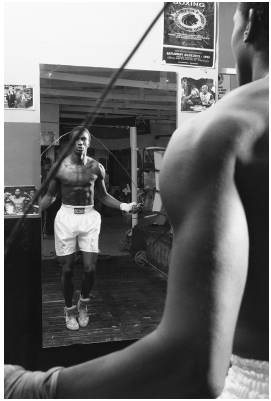

BOSS MODELS

CAPE TOWN

SAKORA AWUNI

Height: 189cm Chest: 96cm Waist: 77cm Suit: 38 L Shoe: 10 UK Hair: Black Eyes: Brown

BOSS MODELS

CAPE TOWN

SAKORA AWUNI

Height: 189cm Chest: 96cm Waist: 77cm Suit: 38 L Shoe: 10 UK Hair: Black Eyes: Brown