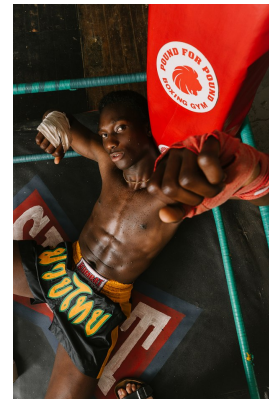

BOSS MODELS

CAPE TOWN

SAKORA AWUNI

Height: 189cm Chest: 96cm Waist: 77cm Suit: 38 L Shoe: 10 UK Hair: Black Eyes: Brown

BOSS MODELS

CAPE TOWN

SAKORA AWUNI

Height: 189cm Chest: 96cm Waist: 77cm Suit: 38 L Shoe: 10 UK Hair: Black Eyes: Brown