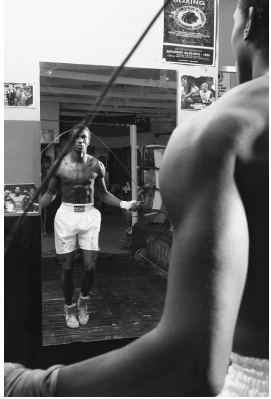

BOSS MODELS

CAPE TOWN

SAKORA AWUNI

Height: 189cm Chest: 96cm Waist: 77cm Suit: 38 L Shoe: 10 UK Hair: Black Eyes: Brown

BOSS MODELS

CAPE TOWN

SAKORA AWUNI

Height: 189cm Chest: 96cm Waist: 77cm Suit: 38 L Shoe: 10 UK Hair: Black Eyes: Brown