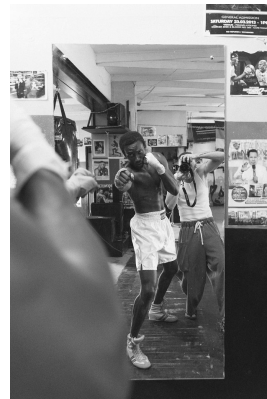

BOSS MODELS

CAPE TOWN

SAKORA AWUNI

Height: 189cm Chest: 96cm Waist: 77cm Suit: 38 L Shoe: 10 UK Hair: Black Eyes: Brown

BOSS MODELS

CAPE TOWN

SAKORA AWUNI

Height: 189cm Chest: 96cm Waist: 77cm Suit: 38 L Shoe: 10 UK Hair: Black Eyes: Brown