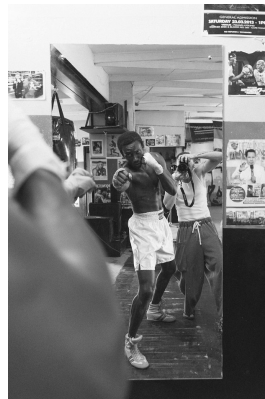

BOSS MODELS

CAPE TOWN

SAKORA AWUNI

Height: 189cm Chest: 96cm Waist: 77cm Suit: 38 L Shoe: 10 UK Hair: Black Eyes: Brown

BOSS MODELS

CAPE TOWN

SAKORA AWUNI

Height: 189cm Chest: 96cm Waist: 77cm Suit: 38 L Shoe: 10 UK Hair: Black Eyes: Brown