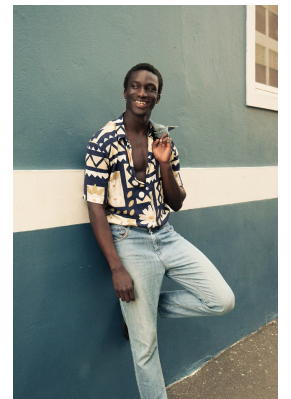

BOSS MODELS

CAPE TOWN

SAKORA AWUNI

Height: 189cm Chest: 96cm Waist: 77cm Suit: 38 L Shoe: 10 UK Hair: Black Eyes: Brown

BOSS MODELS

CAPE TOWN

SAKORA AWUNI

Height: 189cm Chest: 96cm Waist: 77cm Suit: 38 L Shoe: 10 UK Hair: Black Eyes: Brown