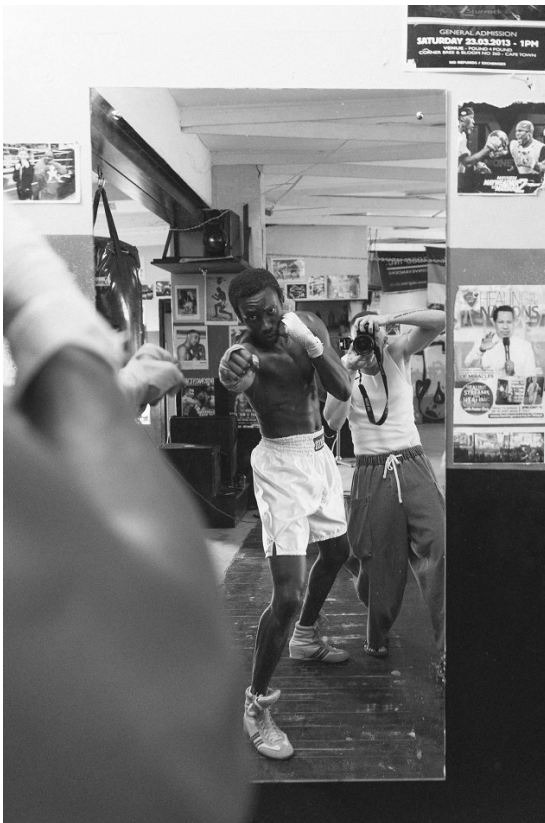

BOSS MODELS

CAPE TOWN

SAKORA AWUNI

Height: 189cm Chest: 96cm Waist: 77cm Suit: 38 L Shoe: 10 UK Hair: Black Eyes: Brown

BOSS MODELS

CAPE TOWN

RICH MNSI

72

DIG WHERE YOU STAND

SAKORA AWUNI

Height: 189cm Chest: 96cm Waist: 77cm Suit: 38 L Shoe: 10 UK Hair: Black Eyes: Brown

BOSS MODELS

CAPE TOWN

SAKORA AWUNI

Height: 189cm Chest: 96cm Waist: 77cm Suit: 38 L Shoe: 10 UK Hair: Black Eyes: Brown

BOSS MODELS

CAPE TOWN

SAKORA AWUNI

Height: 189cm Chest: 96cm Waist: 77cm Suit: 38 L Shoe: 10 UK Hair: Black Eyes: Brown

BOSS MODELS

CAPE TOWN

SAKORA AWUNI

Height: 189cm Chest: 96cm Waist: 77cm Suit: 38 L Shoe: 10 UK Hair: Black Eyes: Brown