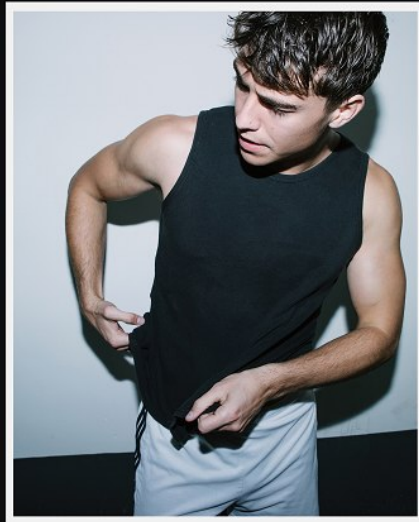

BOSS MODELS

CAPE TOWN

JAN COMBRINK

Height: 189cm Chest: 104cm Waist: 83cm Suit: 40.5 R Shoe: 10.5 UK Hair: Dark Brown Eyes: Blue