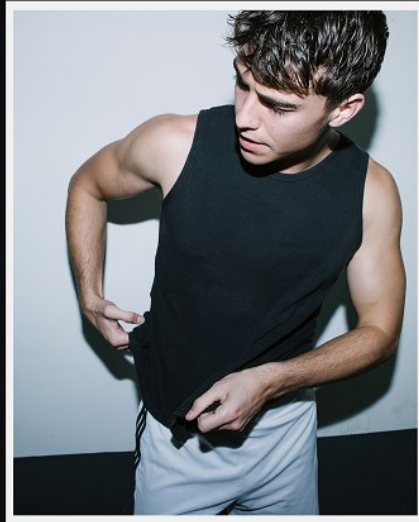

BOSS MODELS

CAPE TOWN

JAN COMBRINK

Height: 189cm Chest: 104cm Waist: 83cm Suit: 40.5 R Shoe: 10.5 UK Hair: Dark Brown Eyes: Blue