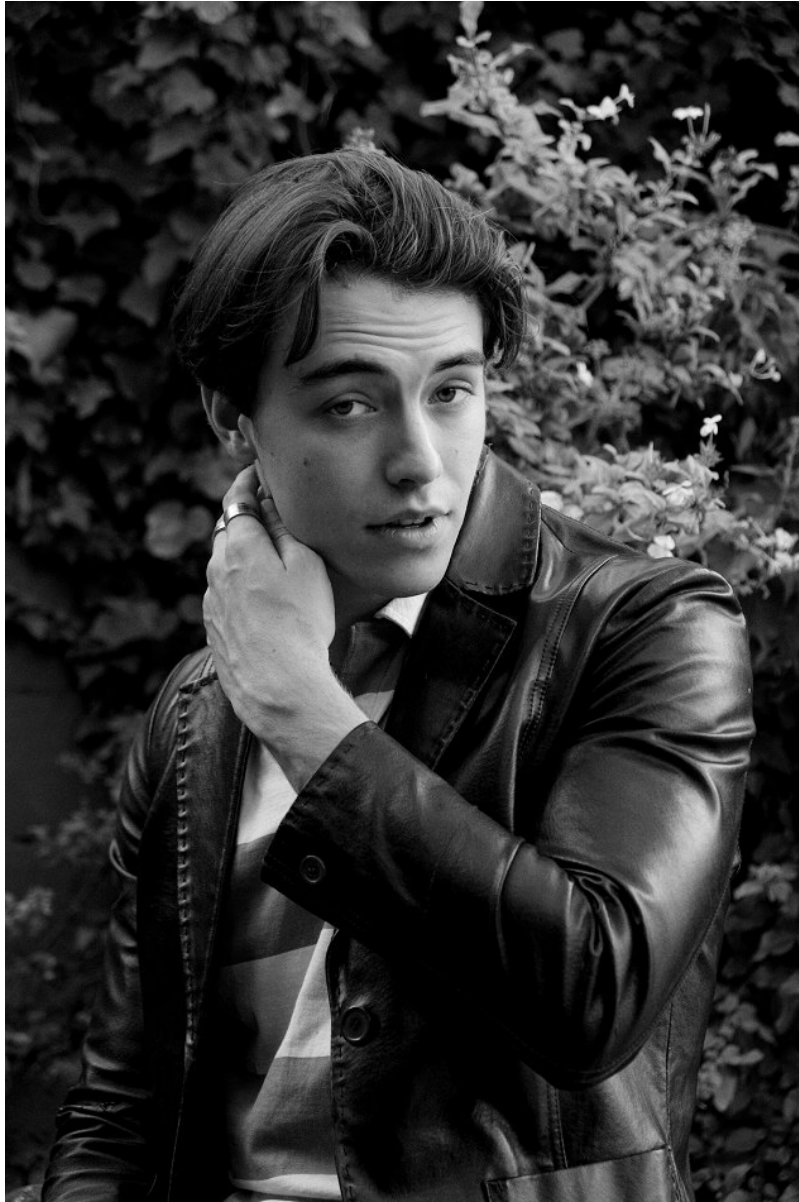

JAN COMBRINK

BOSS MODELS

CAPE TOWN

JAN COMBRINK

Height: 189cm Chest: 104cm Waist: 83cm Suit: 40.5 R Shoe: 10.5 UK Hair: Dark Brown Eyes: Blue