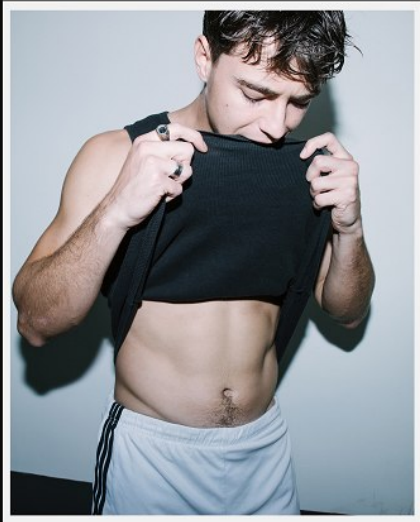

BOSS MODELS

CAPE TOWN

JAN COMBRINK

Height: 189cm Chest: 104cm Waist: 83cm Suit: 40.5 R Shoe: 10.5 UK Hair: Dark Brown Eyes: Blue