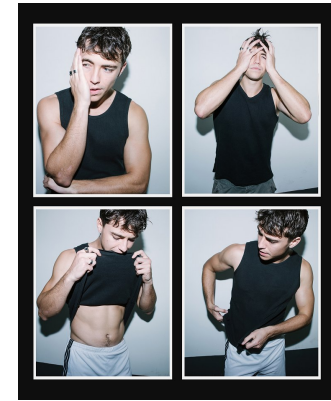

BOSS MODELS

CAPE TOWN

JAN COMBRINK

Height: 189cm Chest: 104cm Waist: 83cm Suit: 40.5 R Shoe: 10.5 UK Hair: Dark Brown Eyes: Blue

BOSS MODELS

CAPE TOWN

JAN COMBRINK

Height: 189cm Chest: 104cm Waist: 83cm Suit: 40.5 R Shoe: 10.5 UK Hair: Dark Brown Eyes: Blue

BOSS MODELS

CAPE TOWN

JAN COMBRINK

Height: 189cm Chest: 104cm Waist: 83cm Suit: 40.5 R Shoe: 10.5 UK Hair: Dark Brown Eyes: Blue