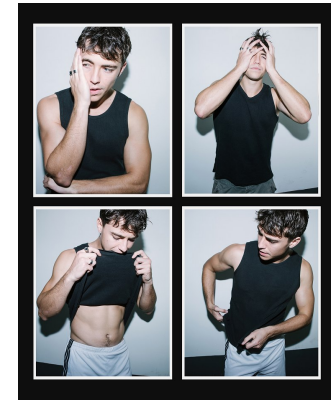

# BOSS MODELS

CAPE TOWN

JAN COMBRINK

Height: 189cm Chest: 104cm Waist: 83cm Suit: 40.5 R Shoe: 10.5 UK Hair: Dark Brown Eyes: Blue

# BOSS MODELS

CAPE TOWN