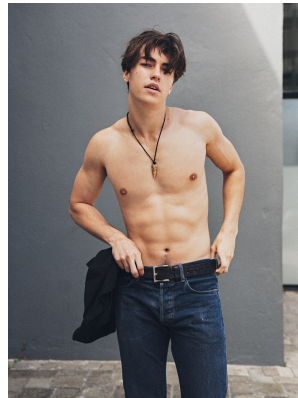

BOSS MODELS

CAPE TOWN

JAN COMBRINK

Height: 189cm Chest: 104cm Waist: 83cm Suit: 40.5 R Shoe: 10.5 UK Hair: Dark Brown Eyes: Blue

BOSS MODELS

CAPE TOWN

JAN COMBRINK

Height: 189cm Chest: 104cm Waist: 83cm Suit: 40.5 R Shoe: 10.5 UK Hair: Dark Brown Eyes: Blue

BOSS MODELS

CAPE TOWN

JAN COMBRINK

Height: 189cm Chest: 104cm Waist: 83cm Suit: 40.5 R Shoe: 10.5 UK Hair: Dark Brown Eyes: Blue