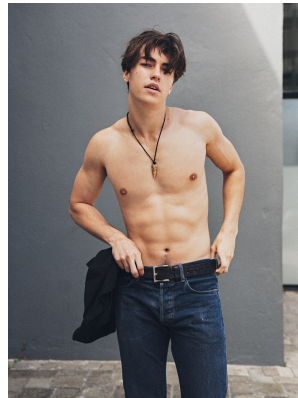

# BOSS MODELS

CAPE TOWN

JAN COMBRINK

Height: 189cm Chest: 104cm Waist: 83cm Suit: 40.5 R Shoe: 10.5 UK Hair: Dark Brown Eyes: Blue

# BOSS MODELS

CAPE TOWN