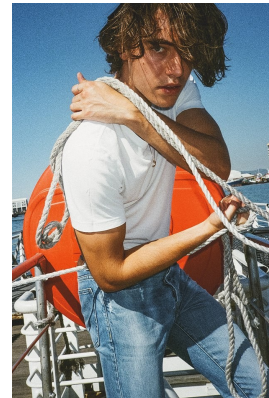

# BOSS MODELS

CAPE TOWN

JAN COMBRINK

Height: 189cm Chest: 104cm Waist: 83cm Suit: 40.5 R Shoe: 10.5 UK Hair: Dark Brown Eyes: Blue

# BOSS MODELS

CAPE TOWN