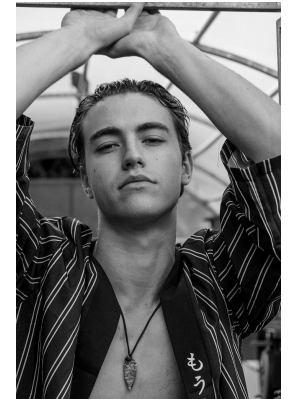

BOSS MODELS

CAPE TOWN

JAN COMBRINK

Height: 189cm Chest: 104cm Waist: 83cm Suit: 40.5 R Shoe: 10.5 UK Hair: Dark Brown Eyes: Blue

BOSS MODELS

CAPE TOWN

JAN COMBRINK

Height: 189cm Chest: 104cm Waist: 83cm Suit: 40.5 R Shoe: 10.5 UK Hair: Dark Brown Eyes: Blue

BOSS MODELS

CAPE TOWN

JAN COMBRINK

Height: 189cm Chest: 104cm Waist: 83cm Suit: 40.5 R Shoe: 10.5 UK Hair: Dark Brown Eyes: Blue