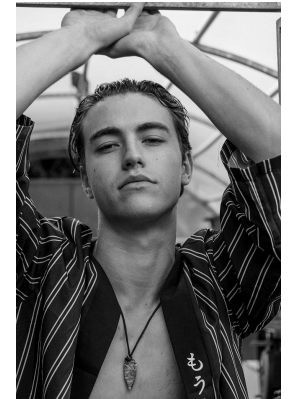

# BOSS MODELS

CAPE TOWN

JAN COMBRINK

Height: 189cm Chest: 104cm Waist: 83cm Suit: 40.5 R Shoe: 10.5 UK Hair: Dark Brown Eyes: Blue

# BOSS MODELS

CAPE TOWN