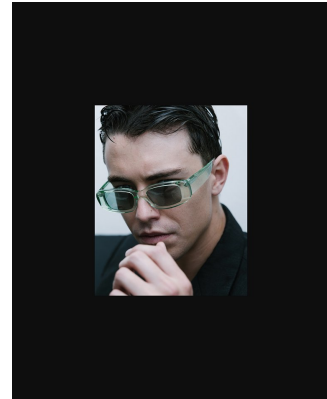

# BOSS MODELS

CAPE TOWN

JAN COMBRINK

Height: 189cm Chest: 104cm Waist: 83cm Suit: 40.5 R Shoe: 10.5 UK Hair: Dark Brown Eyes: Blue