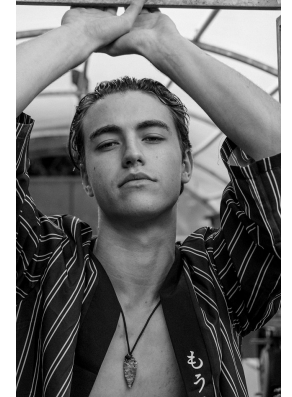

BOSS MODELS

CAPE TOWN

JAN COMBRINK

Height: 189cm Chest: 104cm Waist: 83cm Suit: 40.5 R Shoe: 10.5 UK Hair: Dark Brown Eyes: Blue

BOSS MODELS

CAPE TOWN

JAN COMBRINK

Height: 189cm Chest: 104cm Waist: 83cm Suit: 40.5 R Shoe: 10.5 UK Hair: Dark Brown Eyes: Blue

BOSS MODELS

CAPE TOWN

JAN COMBRINK

Height: 189cm Chest: 104cm Waist: 83cm Suit: 40.5 R Shoe: 10.5 UK Hair: Dark Brown Eyes: Blue