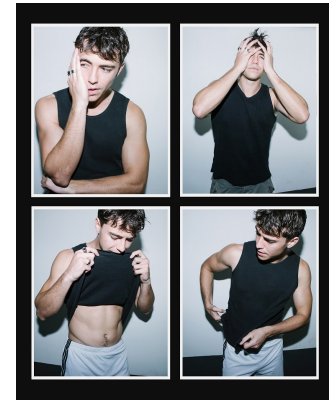

BOSS MODELS

CAPE TOWN

JAN COMBRINK

Height: 189cm Chest: 104cm Waist: 83cm Suit: 40.5 R Shoe: 10.5 UK Hair: Dark Brown Eyes: Blue

BOSS MODELS

CAPE TOWN

JAN COMBRINK

Height: 189cm Chest: 104cm Waist: 83cm Suit: 40.5 R Shoe: 10.5 UK Hair: Dark Brown Eyes: Blue

BOSS MODELS

CAPE TOWN

JAN COMBRINK

Height: 189cm Chest: 104cm Waist: 83cm Suit: 40.5 R Shoe: 10.5 UK Hair: Dark Brown Eyes: Blue