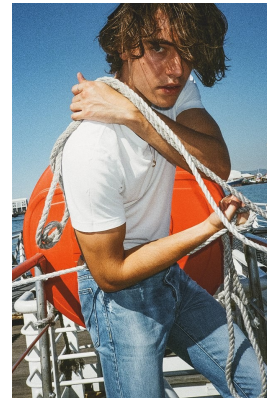

BOSS MODELS

CAPE TOWN

JAN COMBRINK

Height: 189cm Chest: 104cm Waist: 83cm Suit: 40.5 R Shoe: 10.5 UK Hair: Dark Brown Eyes: Blue

BOSS MODELS

CAPE TOWN

JAN COMBRINK

Height: 189cm Chest: 104cm Waist: 83cm Suit: 40.5 R Shoe: 10.5 UK Hair: Dark Brown Eyes: Blue

BOSS MODELS

CAPE TOWN

JAN COMBRINK

Height: 189cm Chest: 104cm Waist: 83cm Suit: 40.5 R Shoe: 10.5 UK Hair: Dark Brown Eyes: Blue