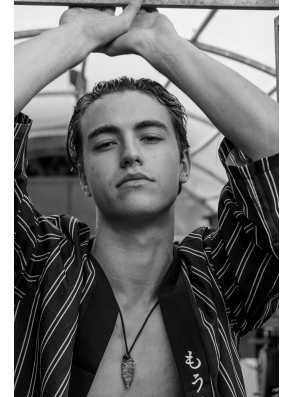

BOSS MODELS

CAPE TOWN

JAN COMBRINK

Height: 189cm Chest: 104cm Waist: 83cm Suit: 40.5 R Shoe: 10.5 UK Hair: Dark Brown Eyes: Blue

BOSS MODELS

CAPE TOWN

JAN COMBRINK

Height: 189cm Chest: 104cm Waist: 83cm Suit: 40.5 R Shoe: 10.5 UK Hair: Dark Brown Eyes: Blue

BOSS MODELS

CAPE TOWN

JAN COMBRINK

Height: 189cm Chest: 104cm Waist: 83cm Suit: 40.5 R Shoe: 10.5 UK Hair: Dark Brown Eyes: Blue