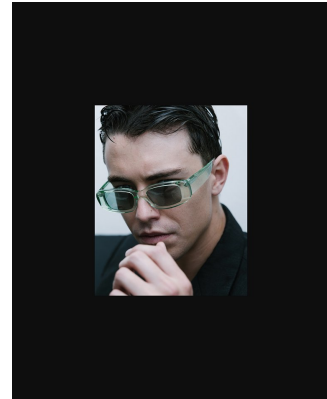

BOSS MODELS

CAPE TOWN

JAN COMBRINK

Height: 189cm Chest: 104cm Waist: 83cm Suit: 40.5 R Shoe: 10.5 UK Hair: Dark Brown Eyes: Blue

BOSS MODELS

CAPE TOWN

JAN COMBRINK

Height: 189cm Chest: 104cm Waist: 83cm Suit: 40.5 R Shoe: 10.5 UK Hair: Dark Brown Eyes: Blue

BOSS MODELS

CAPE TOWN

JAN COMBRINK

Height: 189cm Chest: 104cm Waist: 83cm Suit: 40.5 R Shoe: 10.5 UK Hair: Dark Brown Eyes: Blue