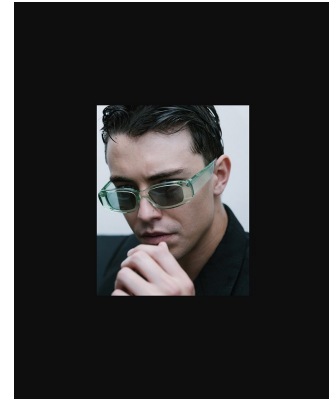

BOSS MODELS

CAPE TOWN

JAN COMBRINK

Height: 189cm Chest: 104cm Waist: 83cm Suit: 40.5 R Shoe: 10.5 UK Hair: Dark Brown Eyes: Blue

BOSS MODELS

CAPE TOWN

JAN COMBRINK

Height: 189cm Chest: 104cm Waist: 83cm Suit: 40.5 R Shoe: 10.5 UK Hair: Dark Brown Eyes: Blue

BOSS MODELS

CAPE TOWN

JAN COMBRINK

Height: 189cm Chest: 104cm Waist: 83cm Suit: 40.5 R Shoe: 10.5 UK Hair: Dark Brown Eyes: Blue