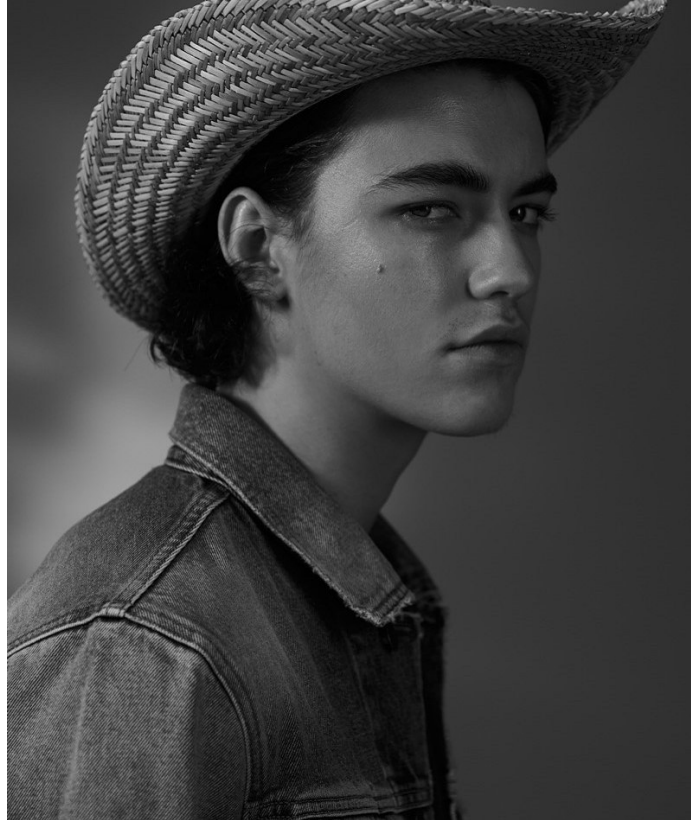

JAN COMBRINK

BOSS MODELS

CAPE TOWN

Height: 189cm Chest: 104cm Waist: 83cm Suit: 40.5 R Shoe: 10.5 UK Hair: Dark Brown Eyes: Blue