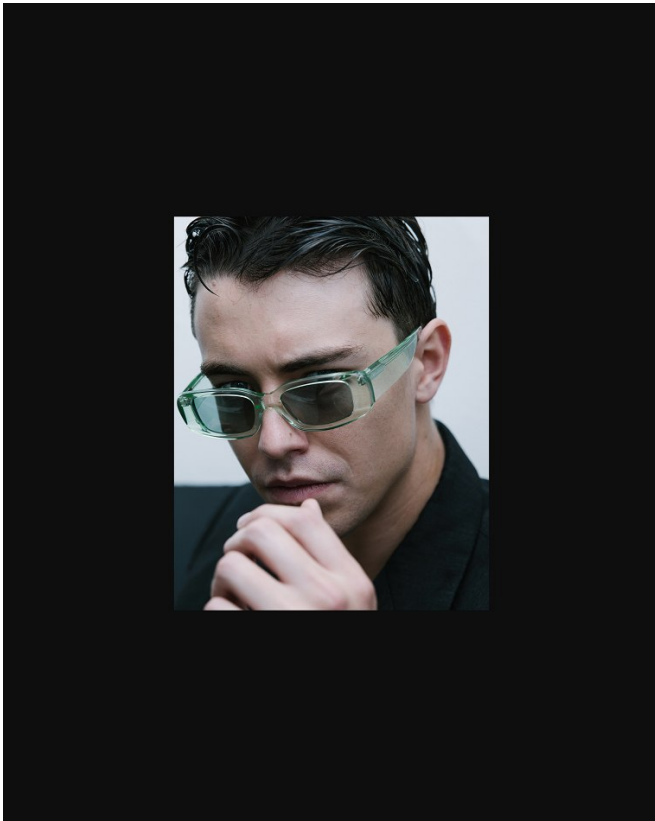

# BOSS MODELS

CAPE TOWN

JAN COMBRINK

Height: 189cm Chest: 104cm Waist: 83cm Suit: 40.5 R Shoe: 10.5 UK Hair: Dark Brown Eyes: Blue