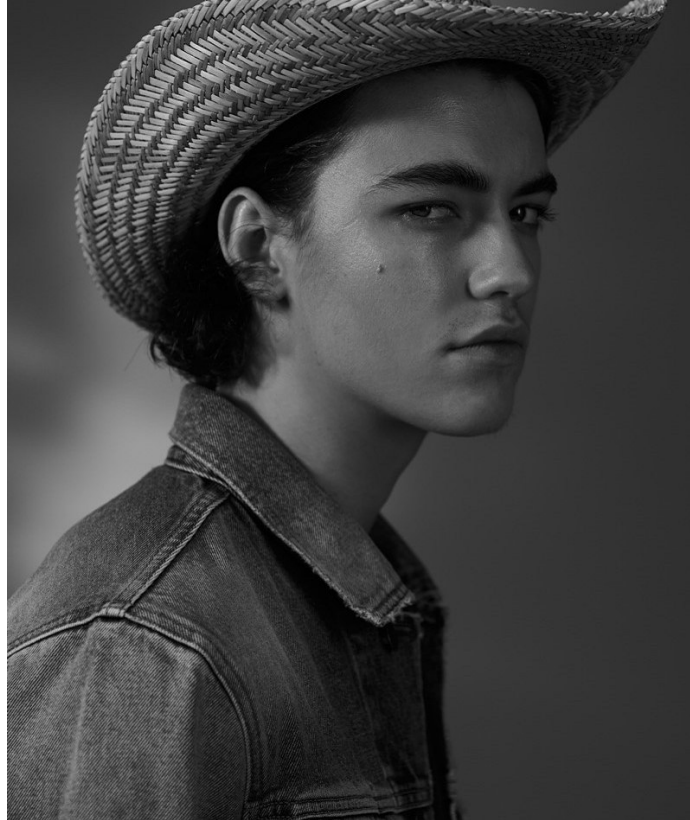

JAN COMBRINK

BOSS MODELS

CAPE TOWN

Height: 189cm Chest: 104cm Waist: 83cm Suit: 40.5 R Shoe: 10.5 UK Hair: Dark Brown Eyes: Blue