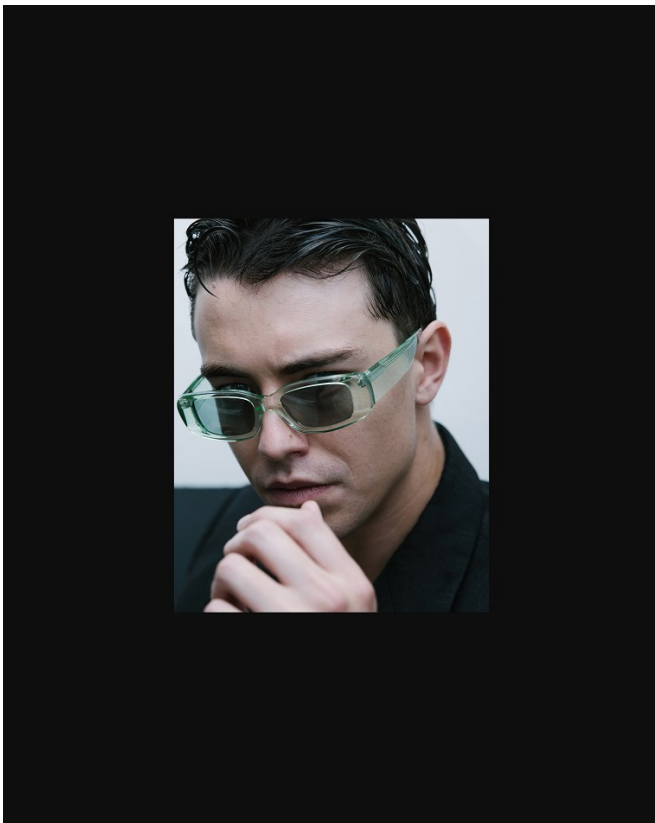

# BOSS MODELS

CAPE TOWN

JAN COMBRINK

Height: 189cm Chest: 104cm Waist: 83cm Suit: 40.5 R Shoe: 10.5 UK Hair: Dark Brown Eyes: Blue