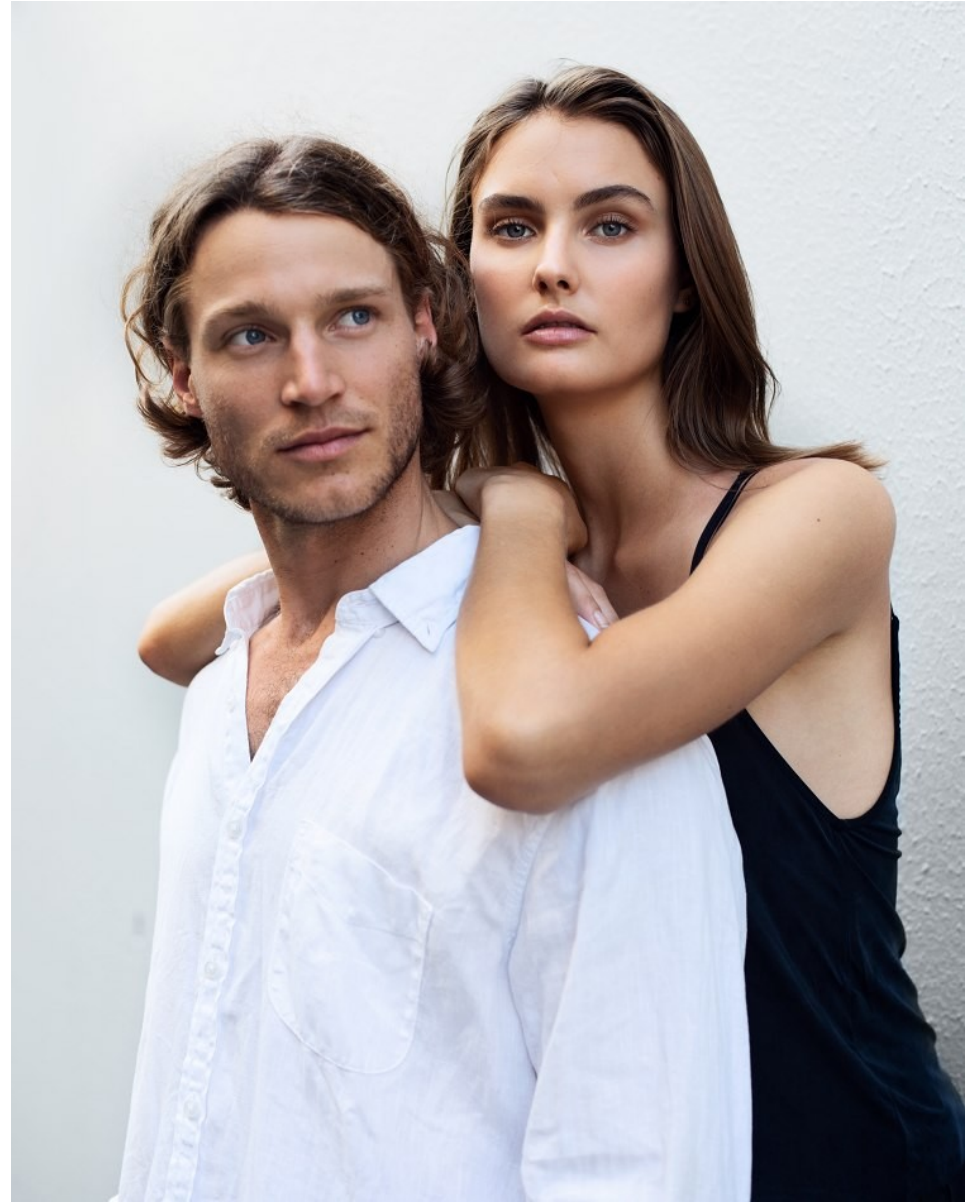

BOSS MODELS

CAPE TOWN

OSCAR MAEYER

Height: 187cm Chest: 100cm Waist: 84cm Suit: 38.5 R Shoe: 10.5 UK Hair: Dark Blonde Eyes: Blue