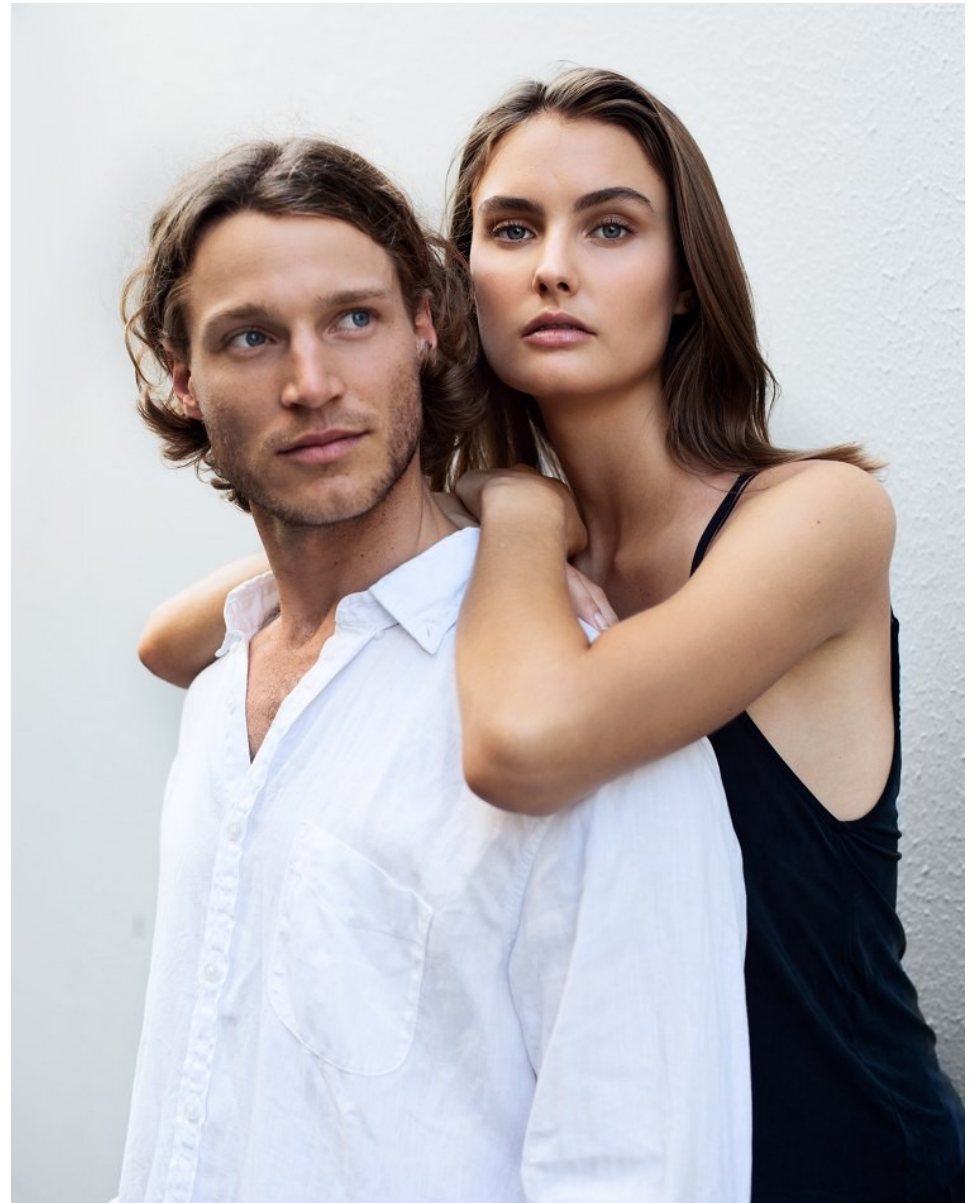

BOSS MODELS

CAPE TOWN

OSCAR MAEYER

Height: 187cm Chest: 99cm Waist: 79cm Suit: 38.5 R Shoe: 10.5 UK Hair: Dark Blonde Eyes: Blue