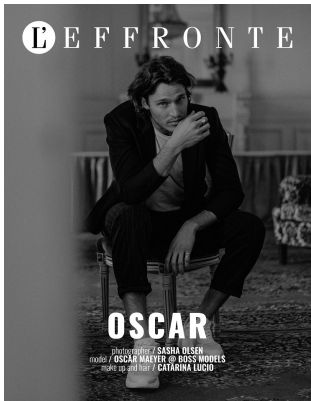

# BOSS MODELS

CAPE TOWN

## OSCAR MAEYER

Height: 187cm Chest: 100cm Waist: 84cm Suit: 38.5 R Shoe: 10.5 UK Hair: Dark Blonde Eyes: Blue