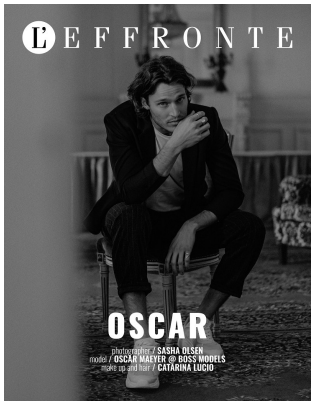

BOSS MODELS

CAPE TOWN

OSCAR MAEYER

Height: 187cm Chest: 100cm Waist: 84cm Suit: 38.5 R Shoe: 10.5 UK Hair: Dark Blonde Eyes: Blue

BOSS MODELS

CAPE TOWN

OSCAR MAEYER

Height: 187cm Chest: 100cm Waist: 84cm Suit: 38.5 R Shoe: 10.5 UK Hair: Dark Blonde Eyes: Blue

BOSS MODELS

CAPE TOWN

OSCAR MAEYER

Height: 187cm Chest: 100cm Waist: 84cm Suit: 38.5 R Shoe: 10.5 UK Hair: Dark Blonde Eyes: Blue