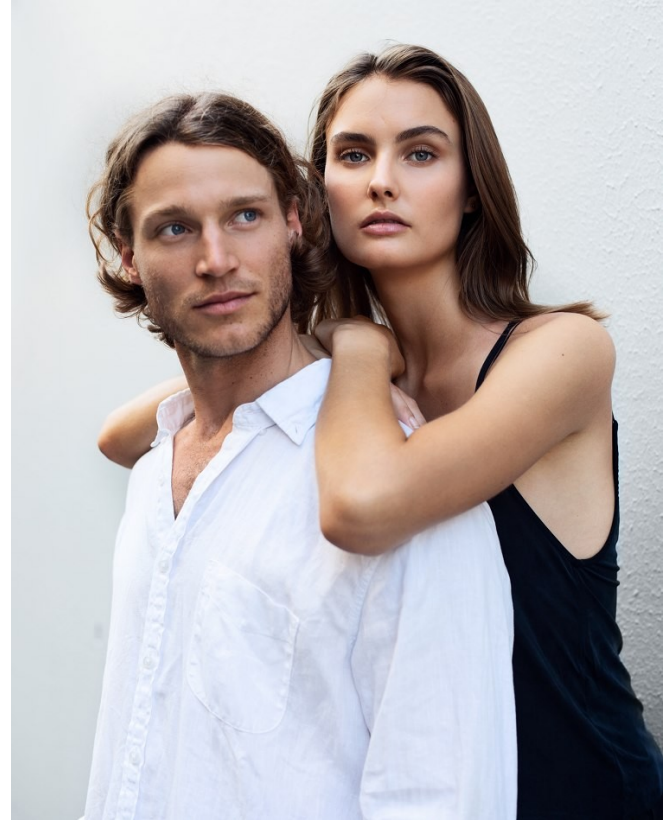

BOSS MODELS

CAPE TOWN

OSCAR MAEYER

Height: 187cm Chest: 100cm Waist: 84cm Suit: 38.5 R Shoe: 10.5 UK Hair: Dark Blonde Eyes: Blue