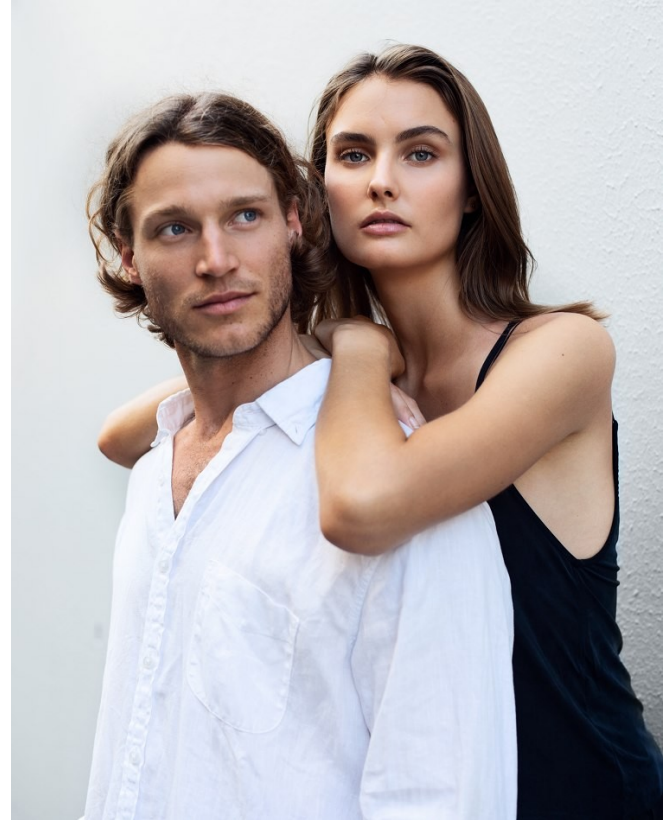

BOSS MODELS

CAPE TOWN

OSCAR MAEYER

Height: 187cm Chest: 99cm Waist: 79cm Suit: 38.5 R Shoe: 10.5 UK Hair: Dark Blonde Eyes: Blue