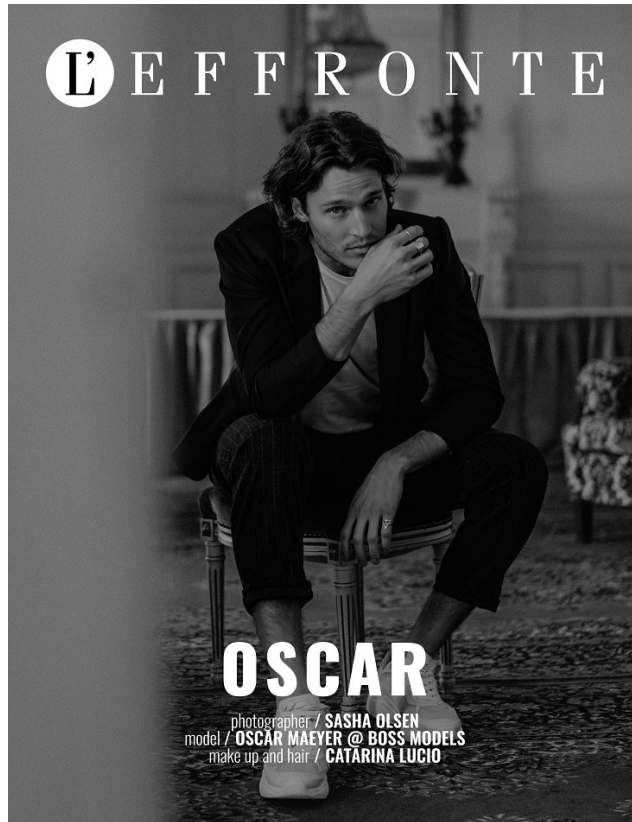

# BOSS MODELS

CAPE TOWN

## OSCAR MAEYER

Height: 187cm Chest: 99cm Waist: 79cm Suit: 38.5 R Shoe: 10.5 UK Hair: Dark Blonde Eyes: Blue