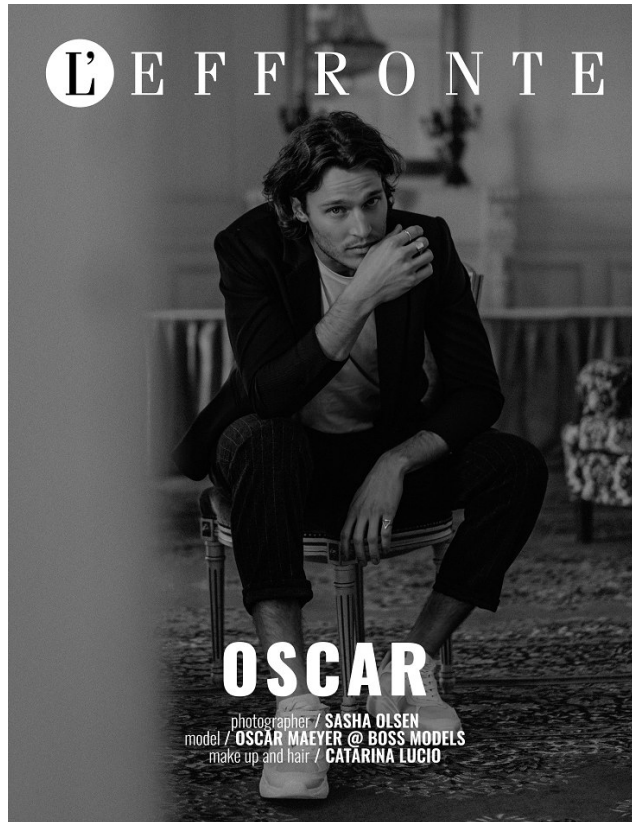

BOSS MODELS

CAPE TOWN

OSCAR MAEYER

Height: 187cm Chest: 100cm Waist: 84cm Suit: 38.5 R Shoe: 10.5 UK Hair: Dark Blonde Eyes: Blue

BOSS MODELS

CAPE TOWN

OSCAR MAEYER

Height: 187cm Chest: 100cm Waist: 84cm Suit: 38.5 R Shoe: 10.5 UK Hair: Dark Blonde Eyes: Blue