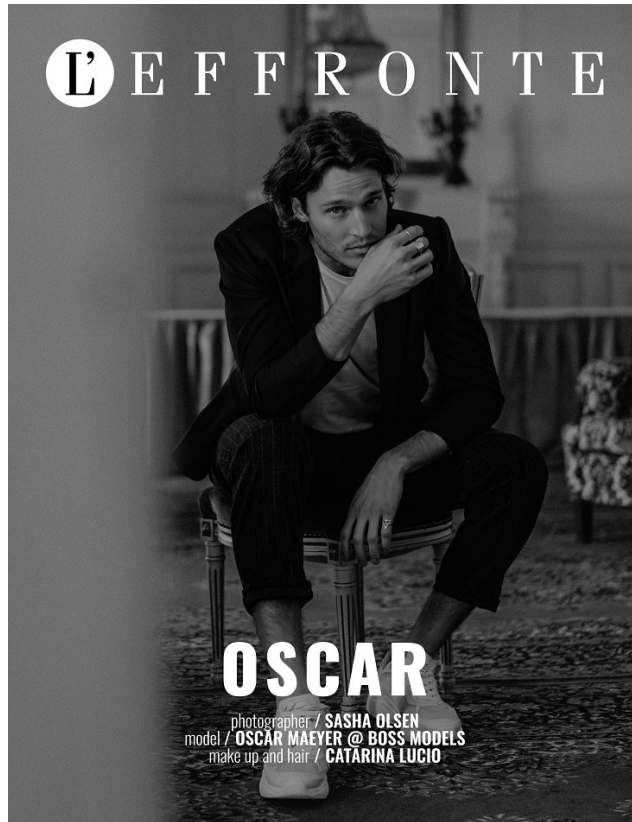

# BOSS MODELS

CAPE TOWN

## OSCAR MAEYER

Height: 187cm Chest: 100cm Waist: 84cm Suit: 38.5 R Shoe: 10.5 UK Hair: Dark Blonde Eyes: Blue