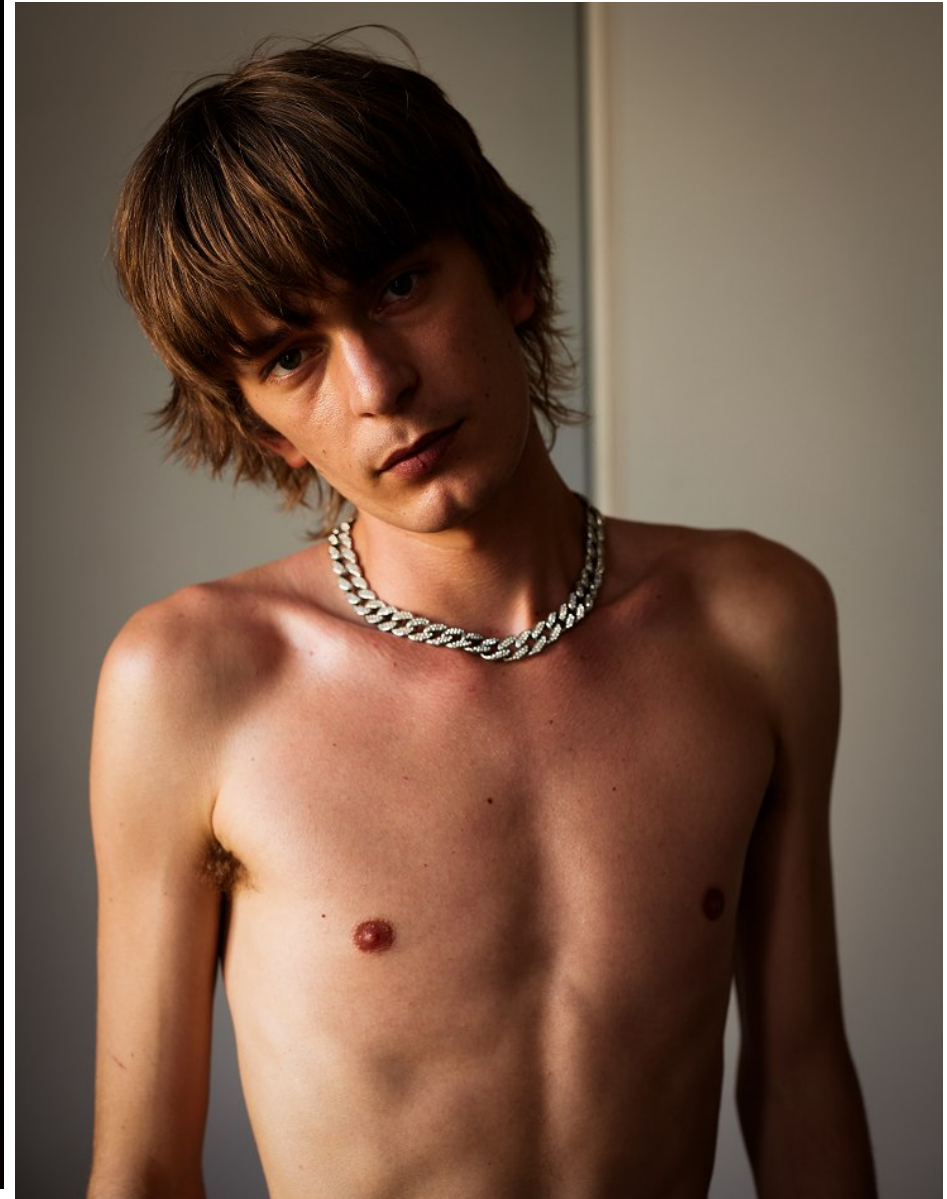

BOSS MODELS

CAPE TOWN

Height: 183cm Chest: 92cm Waist: 70cm Suit: 36 R Shoe: 10 UK Hair: Dark Blonde Eyes: Blue/Green