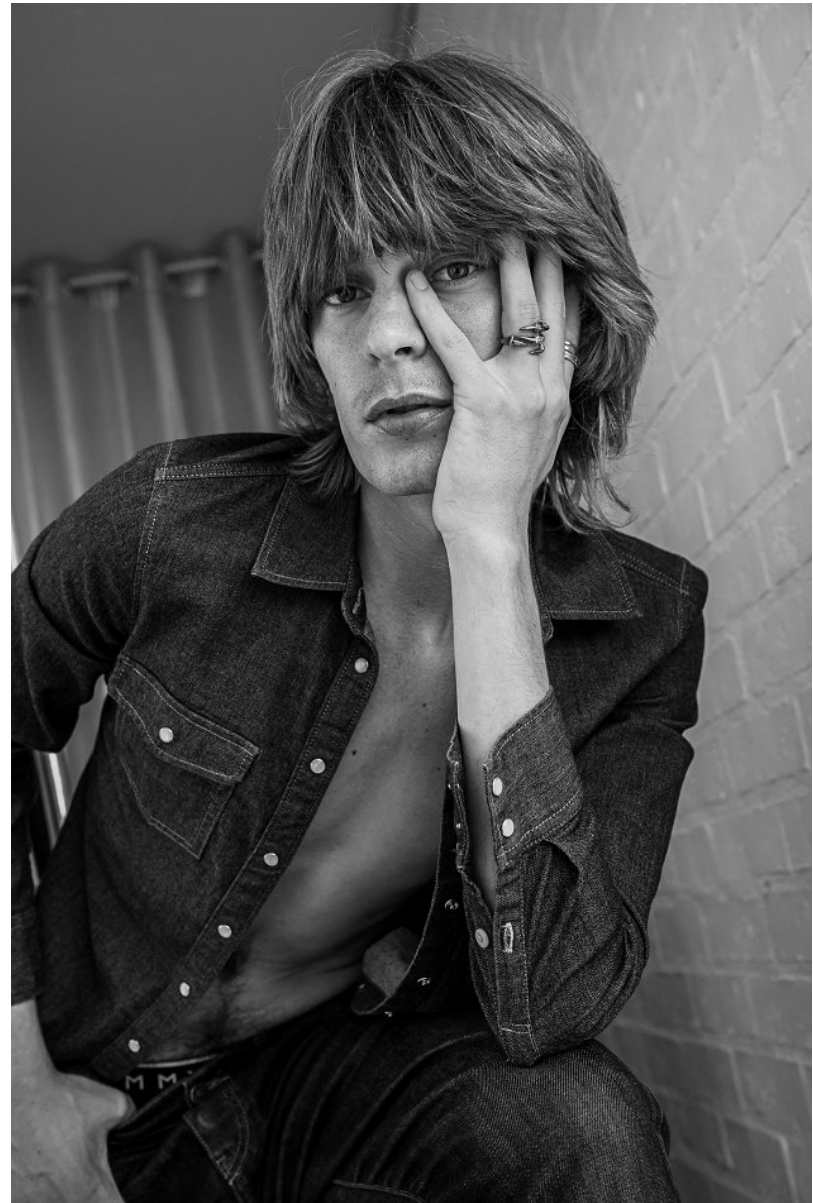

BOSS MODELS

CAPE TOWN

JEREMY PELSER

Height: 183cm Chest: 92cm Waist: 70cm Suit: 36 R Shoe: 10 UK Hair: Dark Blonde Eyes: Blue/Green

BOSS MODELS

CAPE TOWN

JEREMY PELSER

Height: 183cm Chest: 92cm Waist: 70cm Suit: 36 R Shoe: 10 UK Hair: Dark Blonde Eyes: Blue/Green