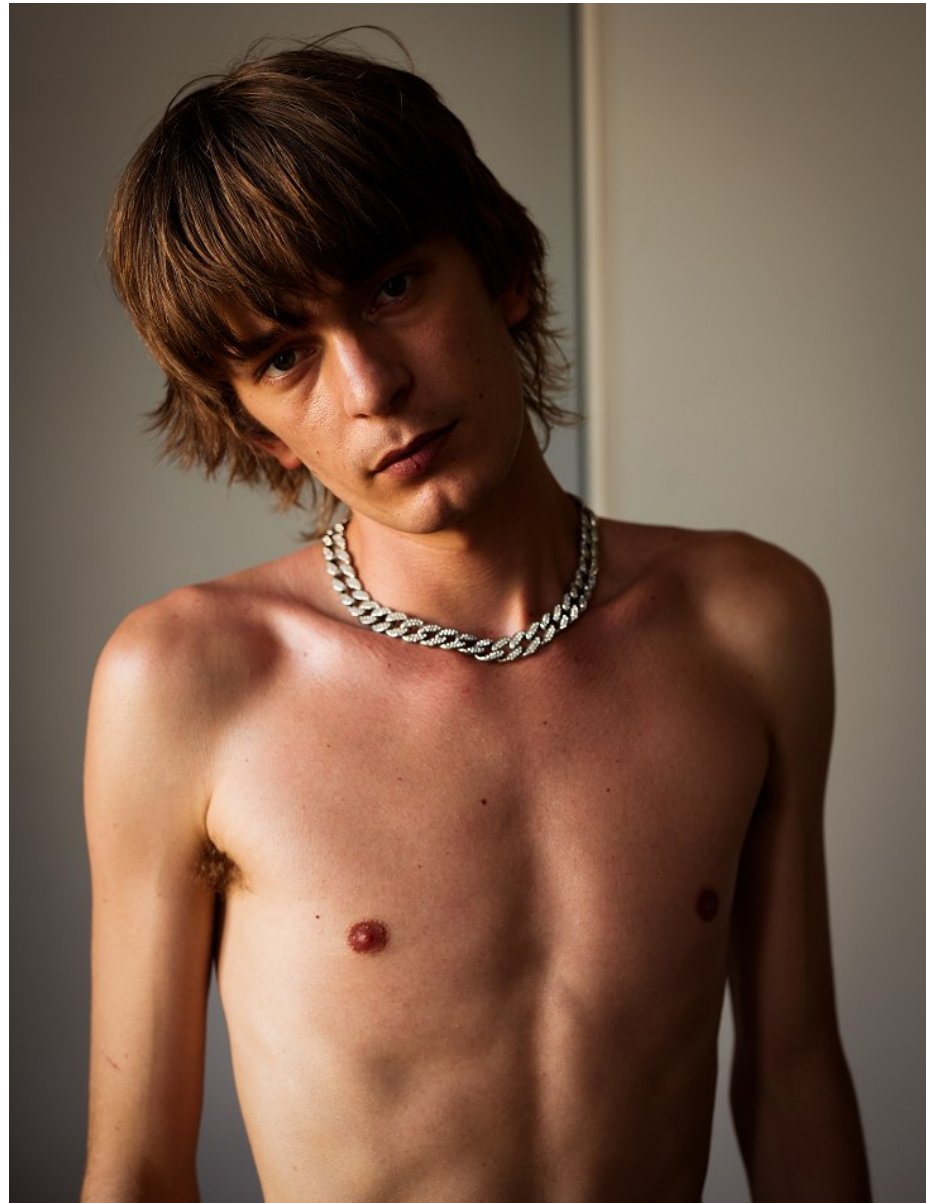

BOSS MODELS

CAPE TOWN

JEREMY PELSER

Height: 183cm Chest: 92cm Waist: 70cm Suit: 36 R Shoe: 10 UK Hair: Dark Blonde Eyes: Blue/Green