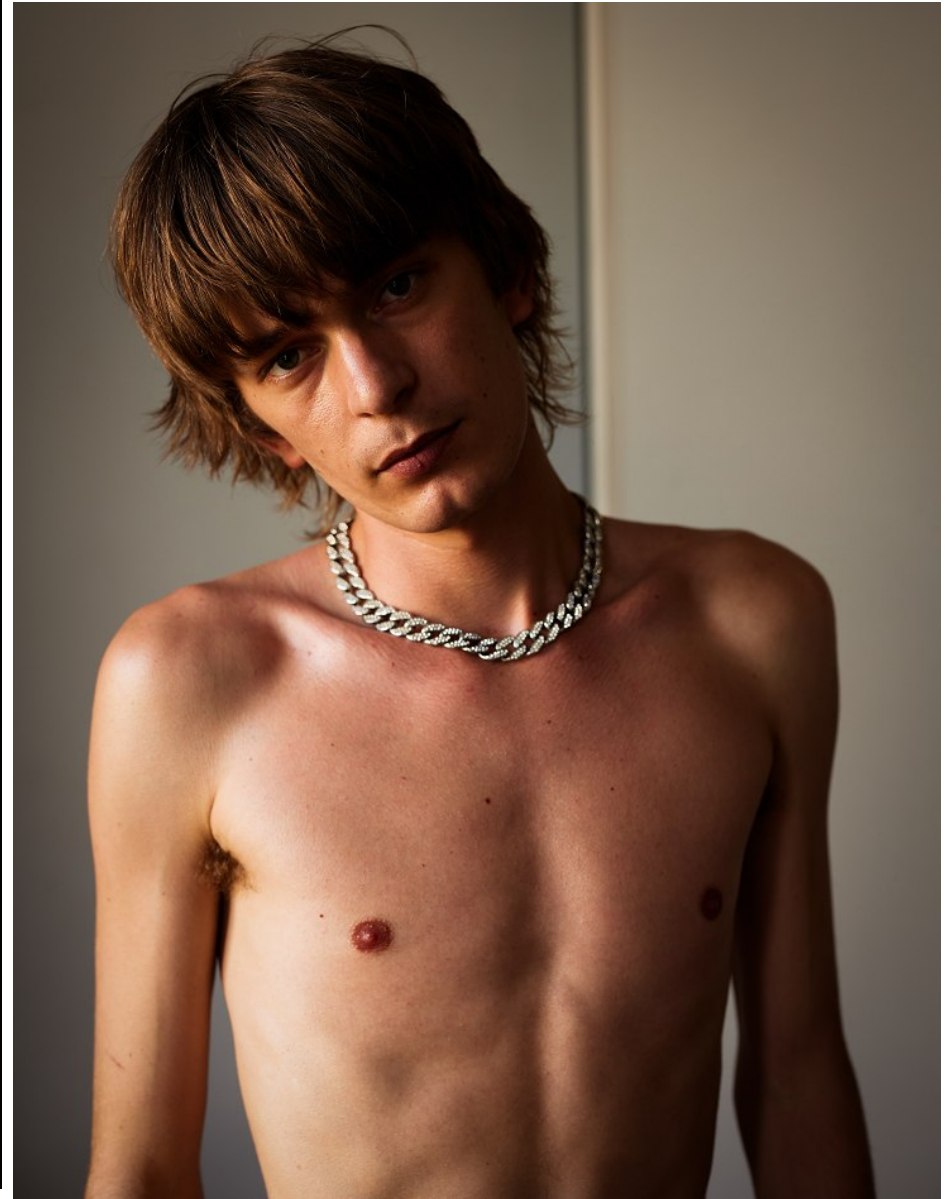

BOSS MODELS

CAPE TOWN

Height: 183cm Chest: 92cm Waist: 70cm Suit: 36 R Shoe: 10 UK Hair: Dark Blonde Eyes: Blue/Green