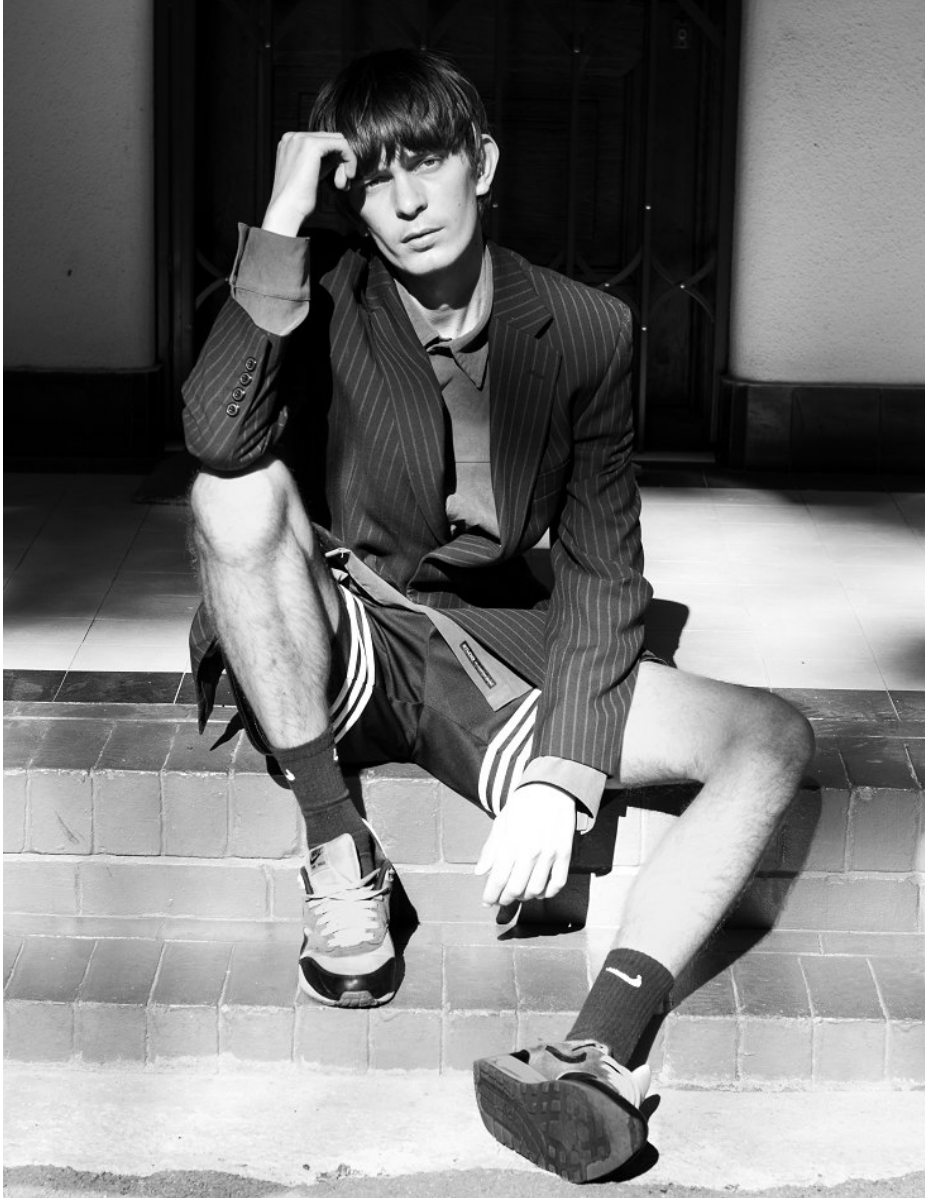

BOSS MODELS

CAPE TOWN

JEREMY PELSER

Height: 183cm Chest: 92cm Waist: 70cm Suit: 36 R Shoe: 10 UK Hair: Dark Blonde Eyes: Blue/Green

BOSS MODELS

CAPE TOWN

JEREMY PELSER

Height: 183cm Chest: 92cm Waist: 70cm Suit: 36 R Shoe: 10 UK Hair: Dark Blonde Eyes: Blue/Green