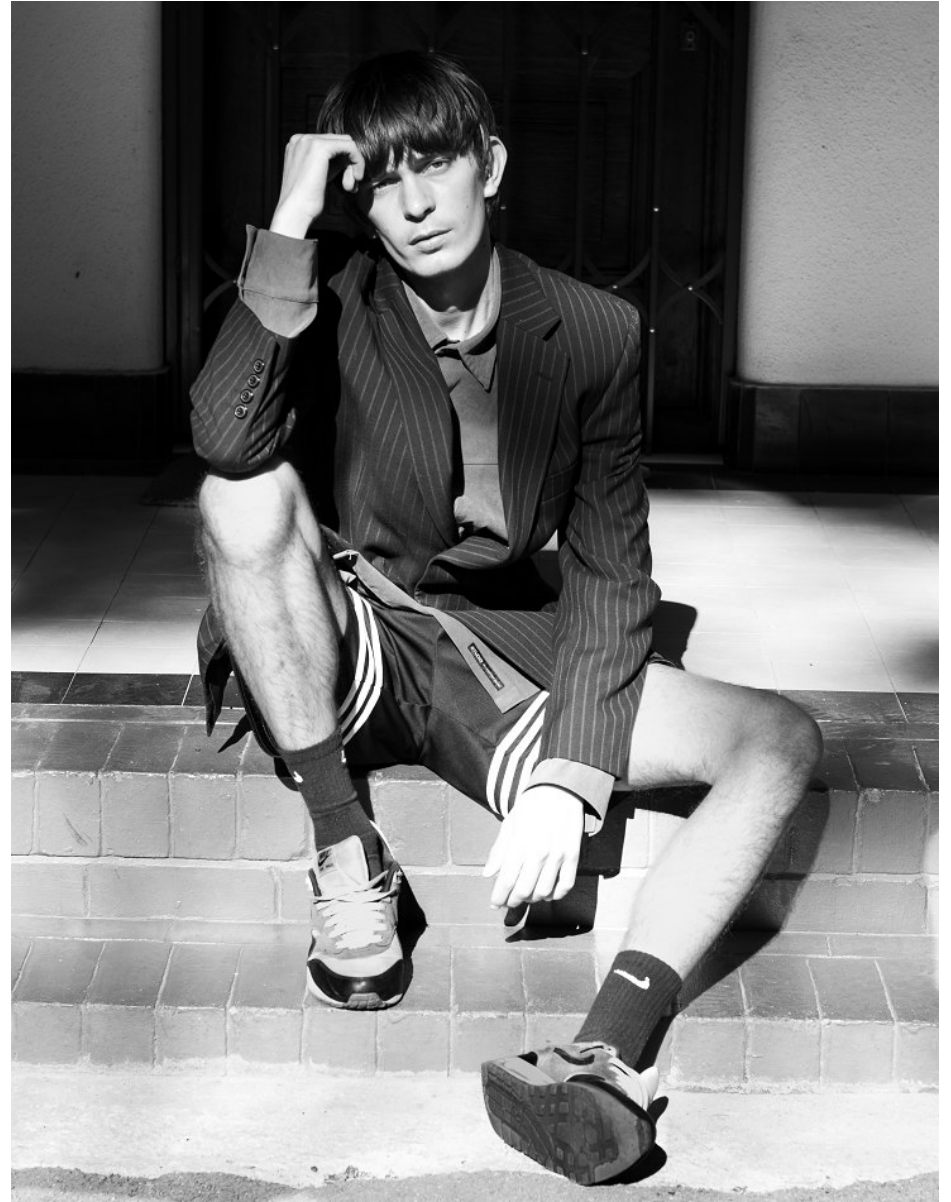

BOSS MODELS

CAPE TOWN

Height: 183cm Chest: 92cm Waist: 70cm Suit: 36 R Shoe: 10 UK Hair: Dark Blonde Eyes: Blue/Green