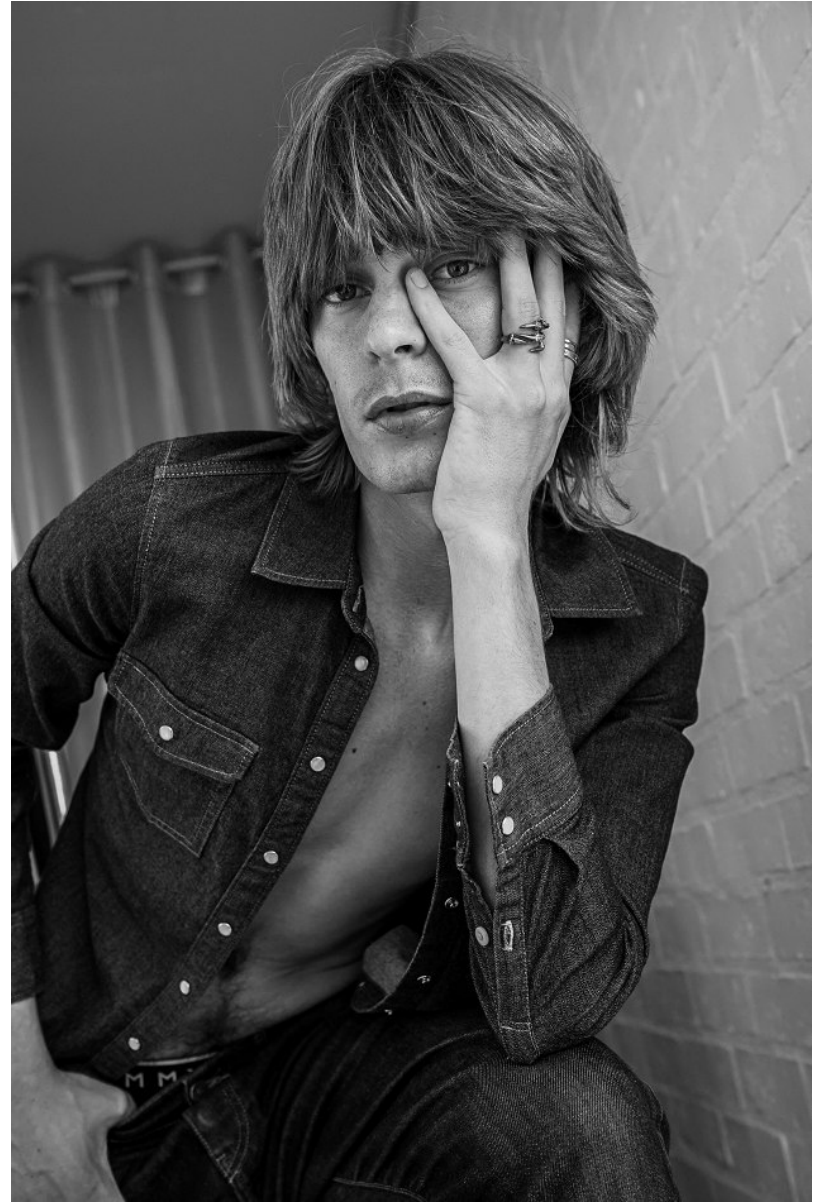

BOSS MODELS

CAPE TOWN

JEREMY PELSER

Height: 183cm Chest: 92cm Waist: 70cm Suit: 36 R Shoe: 10 UK Hair: Dark Blonde Eyes: Blue/Green

BOSS MODELS

CAPE TOWN

JEREMY PELSER

Height: 183cm Chest: 92cm Waist: 70cm Suit: 36 R Shoe: 10 UK Hair: Dark Blonde Eyes: Blue/Green