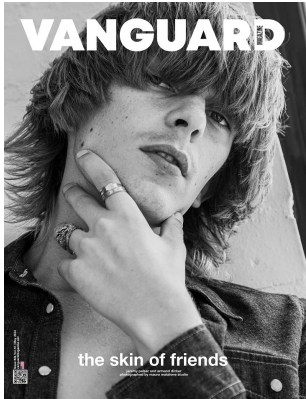

BOSS MODELS

CAPE TOWN

JEREMY PELSER

Height: 183cm Chest: 92cm Waist: 70cm Suit: 36 R Shoe: 10 UK Hair: Dark Blonde Eyes: Blue/Green

BOSS MODELS

CAPE TOWN

JEREMY PELSER

Height: 183cm Chest: 92cm Waist: 70cm Suit: 36 R Shoe: 10 UK Hair: Dark Blonde Eyes: Blue/Green