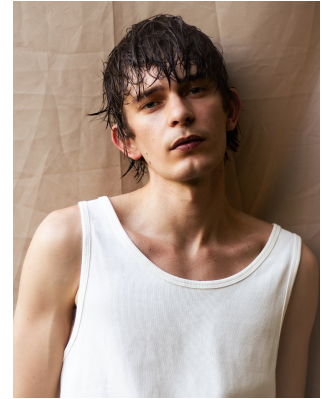

BOSS MODELS

CAPE TOWN

JEREMY PELSER

Height: 183cm Chest: 92cm Waist: 70cm Suit: 36 R Shoe: 10 UK Hair: Dark Blonde Eyes: Blue/Green

BOSS MODELS

CAPE TOWN

JEREMY PELSER

Height: 183cm Chest: 92cm Waist: 70cm Suit: 36 R Shoe: 10 UK Hair: Dark Blonde Eyes: Blue/Green