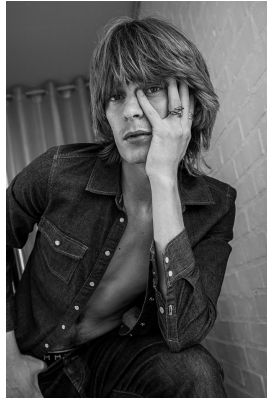

BOSS MODELS

CAPE TOWN

JEREMY PELSER

Height: 183cm Chest: 92cm Waist: 70cm Suit: 36 R Shoe: 10 UK Hair: Dark Blonde Eyes: Blue/Green

BOSS MODELS

CAPE TOWN

JEREMY PELSER

Height: 183cm Chest: 92cm Waist: 70cm Suit: 36 R Shoe: 10 UK Hair: Dark Blonde Eyes: Blue/Green