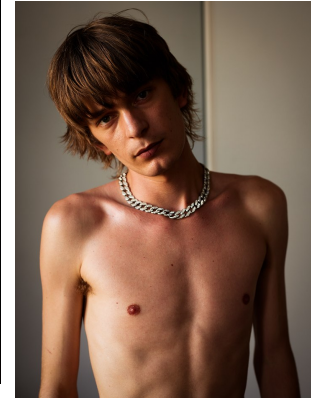

BOSS MODELS

CAPE TOWN

JEREMY PELSER

Height: 183cm Chest: 92cm Waist: 70cm Suit: 36 R Shoe: 10 UK Hair: Dark Blonde Eyes: Blue/Green

BOSS MODELS

CAPE TOWN

JEREMY PELSER

Height: 183cm Chest: 92cm Waist: 70cm Suit: 36 R Shoe: 10 UK Hair: Dark Blonde Eyes: Blue/Green