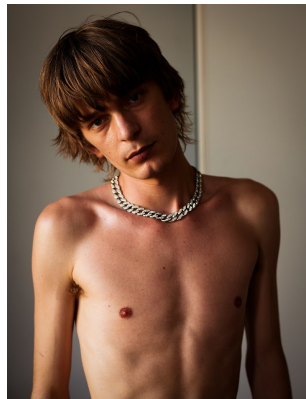

BOSS MODELS

CAPE TOWN

JEREMY PELSER

Height: 183cm Chest: 92cm Waist: 70cm Suit: 36 R Shoe: 10 UK Hair: Dark Blonde Eyes: Blue/Green

BOSS MODELS

CAPE TOWN

JEREMY PELSER

Height: 183cm Chest: 92cm Waist: 70cm Suit: 36 R Shoe: 10 UK Hair: Dark Blonde Eyes: Blue/Green