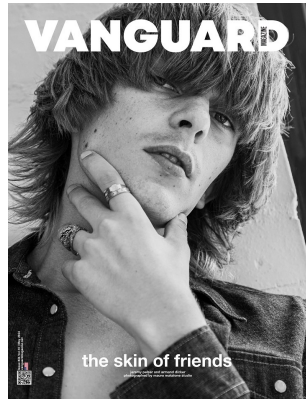

BOSS MODELS

CAPE TOWN

JEREMY PELSER

Height: 183cm Chest: 92cm Waist: 70cm Suit: 36 R Shoe: 10 UK Hair: Dark Blonde Eyes: Blue/Green

BOSS MODELS

CAPE TOWN

JEREMY PELSER

Height: 183cm Chest: 92cm Waist: 70cm Suit: 36 R Shoe: 10 UK Hair: Dark Blonde Eyes: Blue/Green