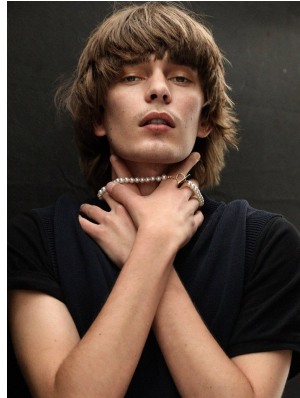

BOSS MODELS

CAPE TOWN

JEREMY PELSER

Height: 183cm Chest: 92cm Waist: 70cm Suit: 36 R Shoe: 10 UK Hair: Dark Blonde Eyes: Blue/Green

BOSS MODELS

CAPE TOWN

JEREMY PELSER

Height: 183cm Chest: 92cm Waist: 70cm Suit: 36 R Shoe: 10 UK Hair: Dark Blonde Eyes: Blue/Green