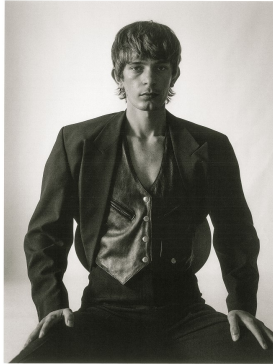

BOSS MODELS

CAPE TOWN

JEREMY PELSER

Height: 183cm Chest: 92cm Waist: 70cm Suit: 36 R Shoe: 10 UK Hair: Dark Blonde Eyes: Blue/Green

BOSS MODELS

CAPE TOWN

JEREMY PELSER

Height: 183cm Chest: 92cm Waist: 70cm Suit: 36 R Shoe: 10 UK Hair: Dark Blonde Eyes: Blue/Green