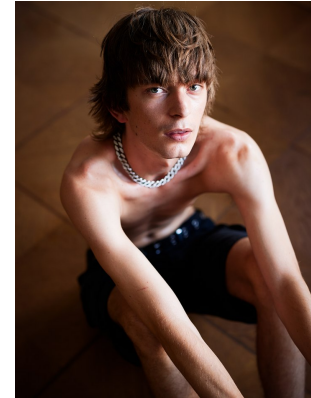

BOSS MODELS

CAPE TOWN

JEREMY PELSER

Height: 183cm Chest: 92cm Waist: 70cm Suit: 36 R Shoe: 10 UK Hair: Dark Blonde Eyes: Blue/Green

BOSS MODELS

CAPE TOWN

JEREMY PELSER

Height: 183cm Chest: 92cm Waist: 70cm Suit: 36 R Shoe: 10 UK Hair: Dark Blonde Eyes: Blue/Green