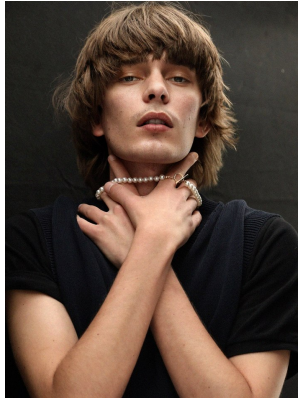

BOSS MODELS

CAPE TOWN

JEREMY PELSER

Height: 183cm Chest: 92cm Waist: 70cm Suit: 36 R Shoe: 10 UK Hair: Dark Blonde Eyes: Blue/Green

BOSS MODELS

CAPE TOWN

JEREMY PELSER

Height: 183cm Chest: 92cm Waist: 70cm Suit: 36 R Shoe: 10 UK Hair: Dark Blonde Eyes: Blue/Green