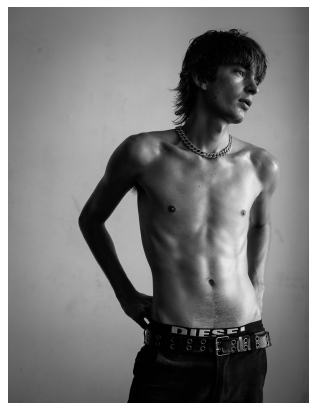

BOSS MODELS

CAPE TOWN

JEREMY PELSER

Height: 183cm Chest: 92cm Waist: 70cm Suit: 36 R Shoe: 10 UK Hair: Dark Blonde Eyes: Blue/Green

BOSS MODELS

CAPE TOWN

JEREMY PELSER

Height: 183cm Chest: 92cm Waist: 70cm Suit: 36 R Shoe: 10 UK Hair: Dark Blonde Eyes: Blue/Green