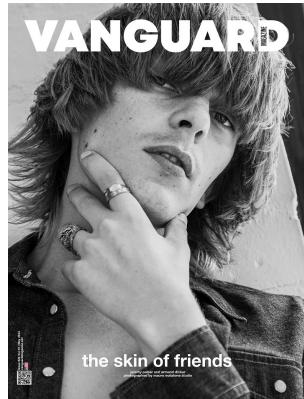

BOSS MODELS

CAPE TOWN

JEREMY PELSER

Height: 183cm Chest: 92cm Waist: 70cm Suit: 36 R Shoe: 10 UK Hair: Dark Blonde Eyes: Blue/Green

BOSS MODELS

CAPE TOWN

JEREMY PELSER

Height: 183cm Chest: 92cm Waist: 70cm Suit: 36 R Shoe: 10 UK Hair: Dark Blonde Eyes: Blue/Green