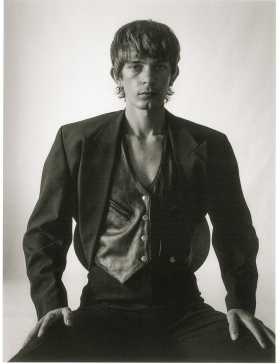

BOSS MODELS

CAPE TOWN

JEREMY PELSER

Height: 183cm Chest: 92cm Waist: 70cm Suit: 36 R Shoe: 10 UK Hair: Dark Blonde Eyes: Blue/Green

BOSS MODELS

CAPE TOWN

JEREMY PELSER

Height: 183cm Chest: 92cm Waist: 70cm Suit: 36 R Shoe: 10 UK Hair: Dark Blonde Eyes: Blue/Green