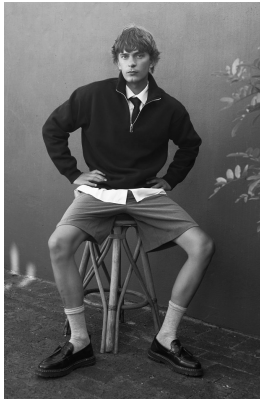

BOSS MODELS

CAPE TOWN

JEREMY PELSER

Height: 183cm Chest: 92cm Waist: 70cm Suit: 36 R Shoe: 10 UK Hair: Dark Blonde Eyes: Blue/Green

BOSS MODELS

CAPE TOWN

JEREMY PELSER

Height: 183cm Chest: 92cm Waist: 70cm Suit: 36 R Shoe: 10 UK Hair: Dark Blonde Eyes: Blue/Green