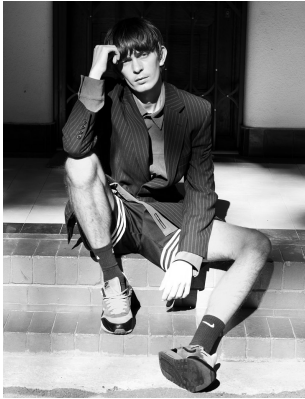

BOSS MODELS

CAPE TOWN

JEREMY PELSER

Height: 183cm Chest: 92cm Waist: 70cm Suit: 36 R Shoe: 10 UK Hair: Dark Blonde Eyes: Blue/Green

BOSS MODELS

CAPE TOWN

JEREMY PELSER

Height: 183cm Chest: 92cm Waist: 70cm Suit: 36 R Shoe: 10 UK Hair: Dark Blonde Eyes: Blue/Green