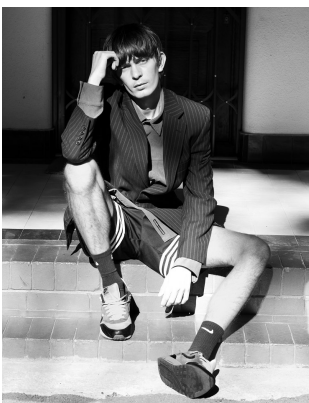

BOSS MODELS

CAPE TOWN

JEREMY PELSER

Height: 183cm Chest: 92cm Waist: 70cm Suit: 36 R Shoe: 10 UK Hair: Dark Blonde Eyes: Blue/Green

BOSS MODELS

CAPE TOWN

JEREMY PELSER

Height: 183cm Chest: 92cm Waist: 70cm Suit: 36 R Shoe: 10 UK Hair: Dark Blonde Eyes: Blue/Green