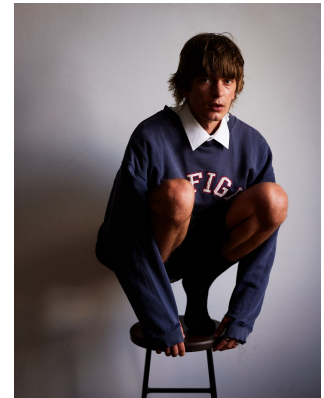

BOSS MODELS

CAPE TOWN

JEREMY PELSER

Height: 183cm Chest: 92cm Waist: 70cm Suit: 36 R Shoe: 10 UK Hair: Dark Blonde Eyes: Blue/Green

BOSS MODELS

CAPE TOWN

JEREMY PELSER

Height: 183cm Chest: 92cm Waist: 70cm Suit: 36 R Shoe: 10 UK Hair: Dark Blonde Eyes: Blue/Green