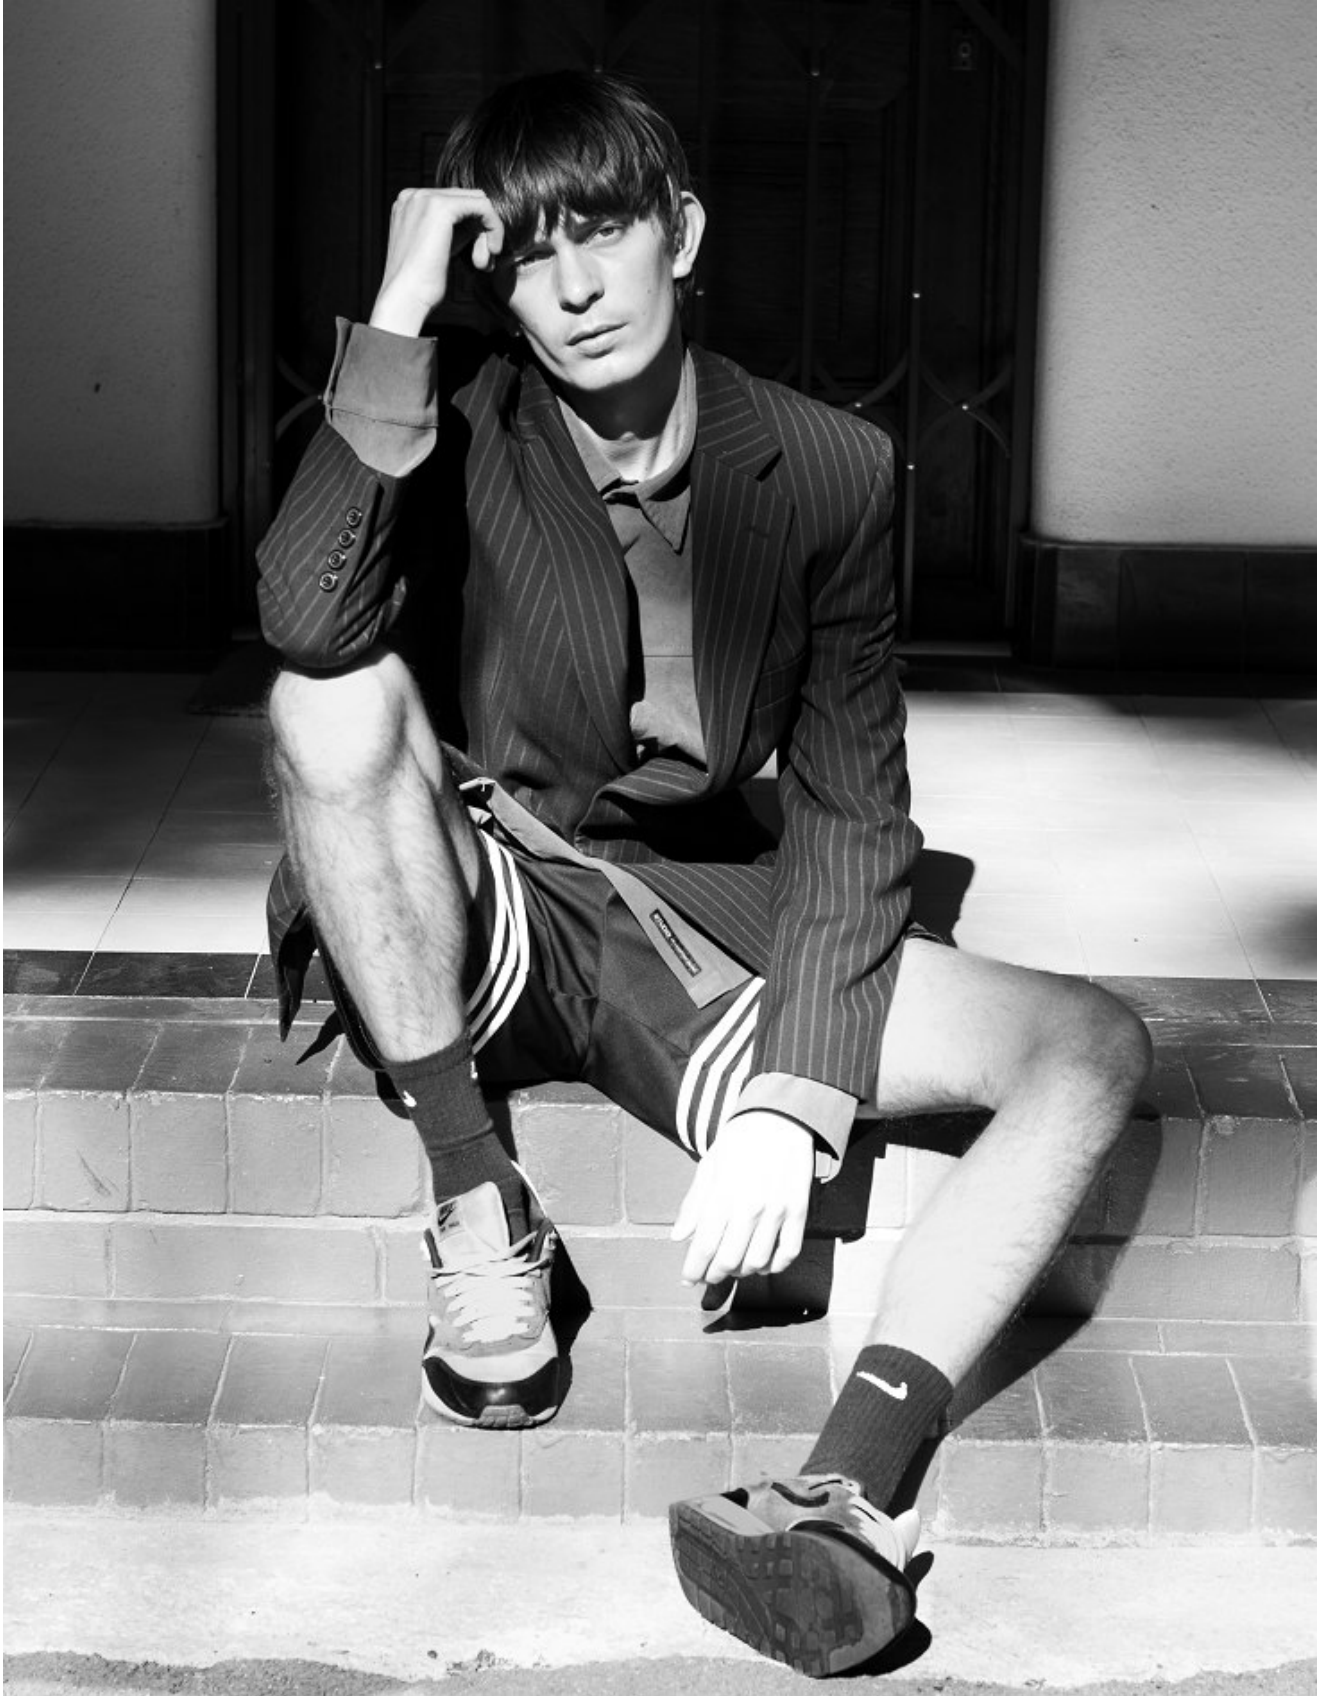

JEREMY PELSER

BOSS MODELS

CAPE TOWN

Height: 183cm Chest: 92cm Waist: 70cm Suit: 36 R Shoe: 10 UK Hair: Dark Blonde Eyes: Blue/Green