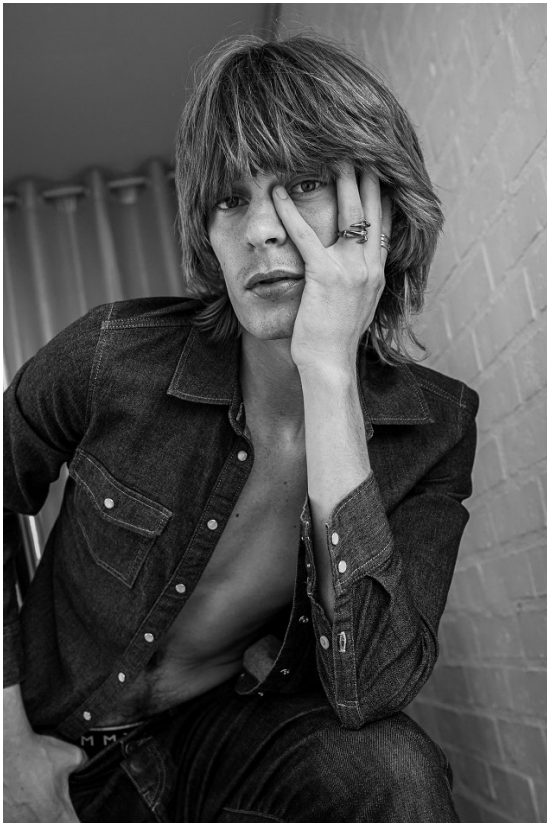

BOSS MODELS

CAPE TOWN

JEREMY PELSER

Height: 183cm Chest: 92cm Waist: 70cm Suit: 36 R Shoe: 10 UK Hair: Dark Blonde Eyes: Blue/Green