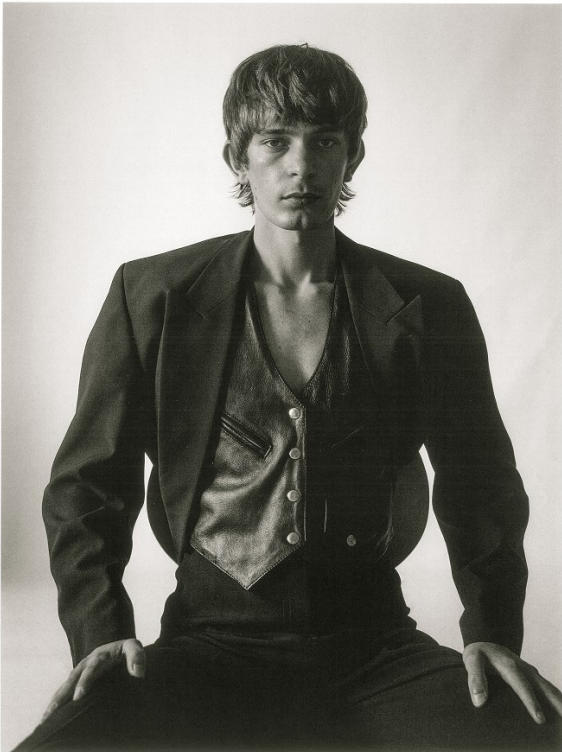

BOSS MODELS

CAPE TOWN

JEREMY PELSER

Height: 183cm Chest: 92cm Waist: 70cm Suit: 36 R Shoe: 10 UK Hair: Dark Blonde Eyes: Blue/Green

BOSS MODELS

CAPE TOWN

JEREMY PELSER

Height: 183cm Chest: 92cm Waist: 70cm Suit: 36 R Shoe: 10 UK Hair: Dark Blonde Eyes: Blue/Green