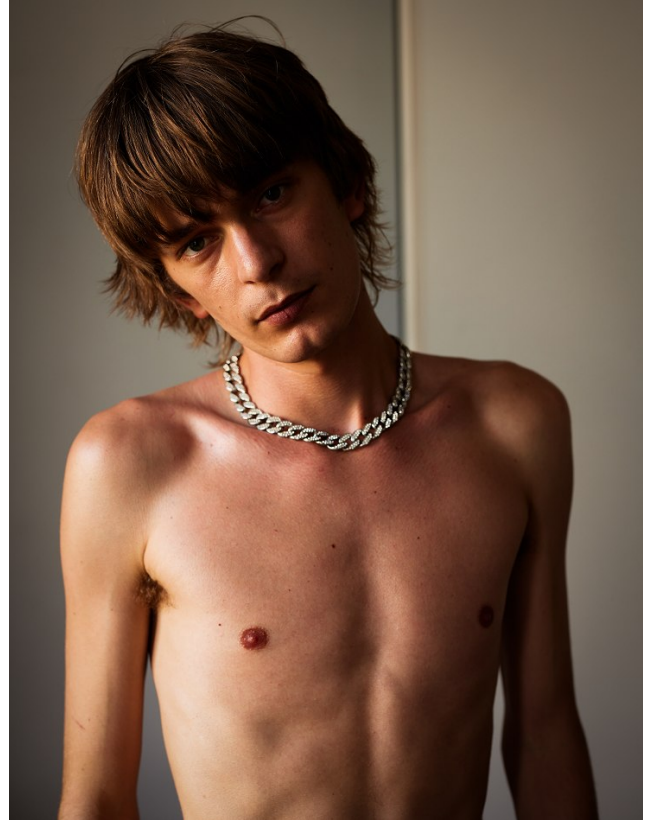

BOSS MODELS

CAPE TOWN

JEREMY PELSER

Height: 183cm Chest: 92cm Waist: 70cm Suit: 36 R Shoe: 10 UK Hair: Dark Blonde Eyes: Blue/Green