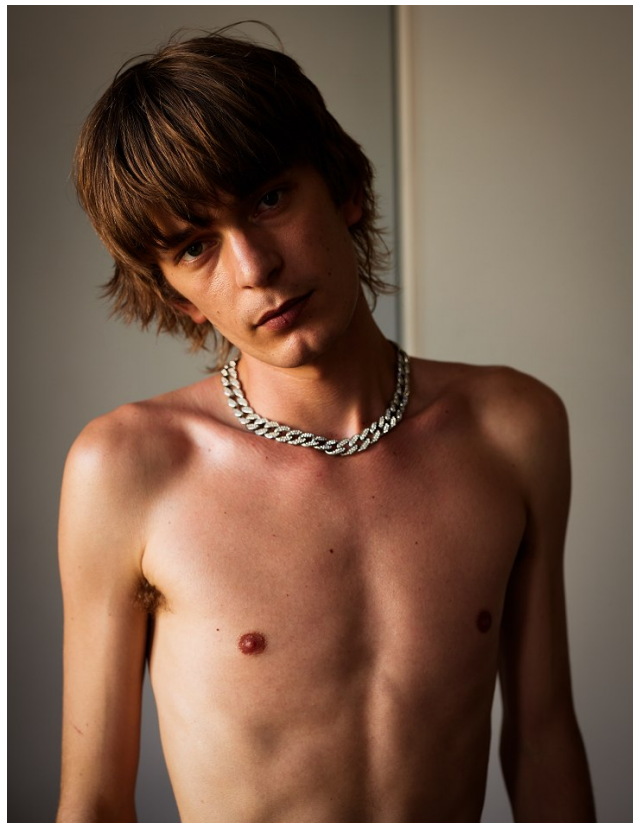

BOSS MODELS

CAPE TOWN

JEREMY PELSER

Height: 183cm Chest: 92cm Waist: 70cm Suit: 36 R Shoe: 10 UK Hair: Dark Blonde Eyes: Blue/Green