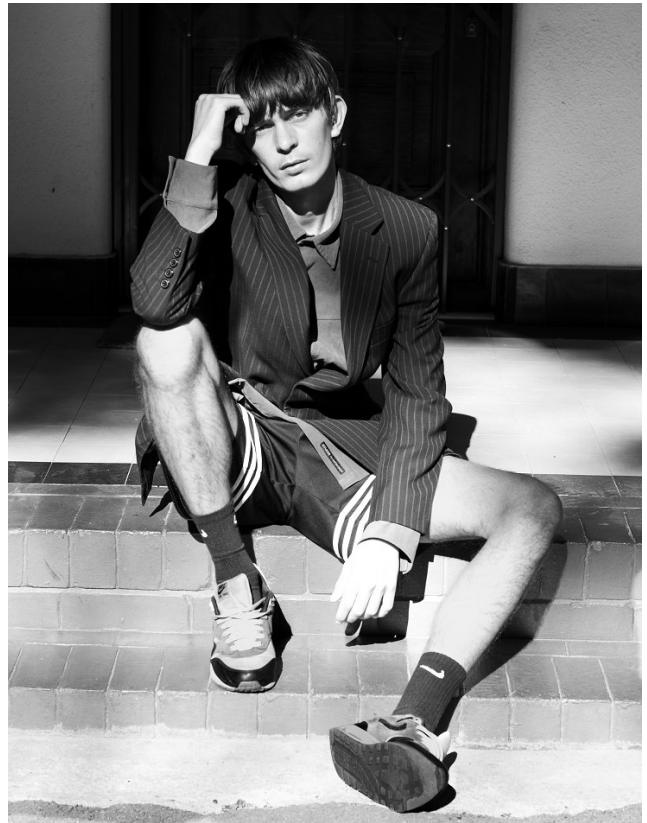

BOSS MODELS

CAPE TOWN

JEREMY PELSER

Height: 183cm Chest: 92cm Waist: 70cm Suit: 36 R Shoe: 10 UK Hair: Dark Blonde Eyes: Blue/Green

BOSS MODELS

CAPE TOWN

JEREMY PELSER

Height: 183cm Chest: 92cm Waist: 70cm Suit: 36 R Shoe: 10 UK Hair: Dark Blonde Eyes: Blue/Green