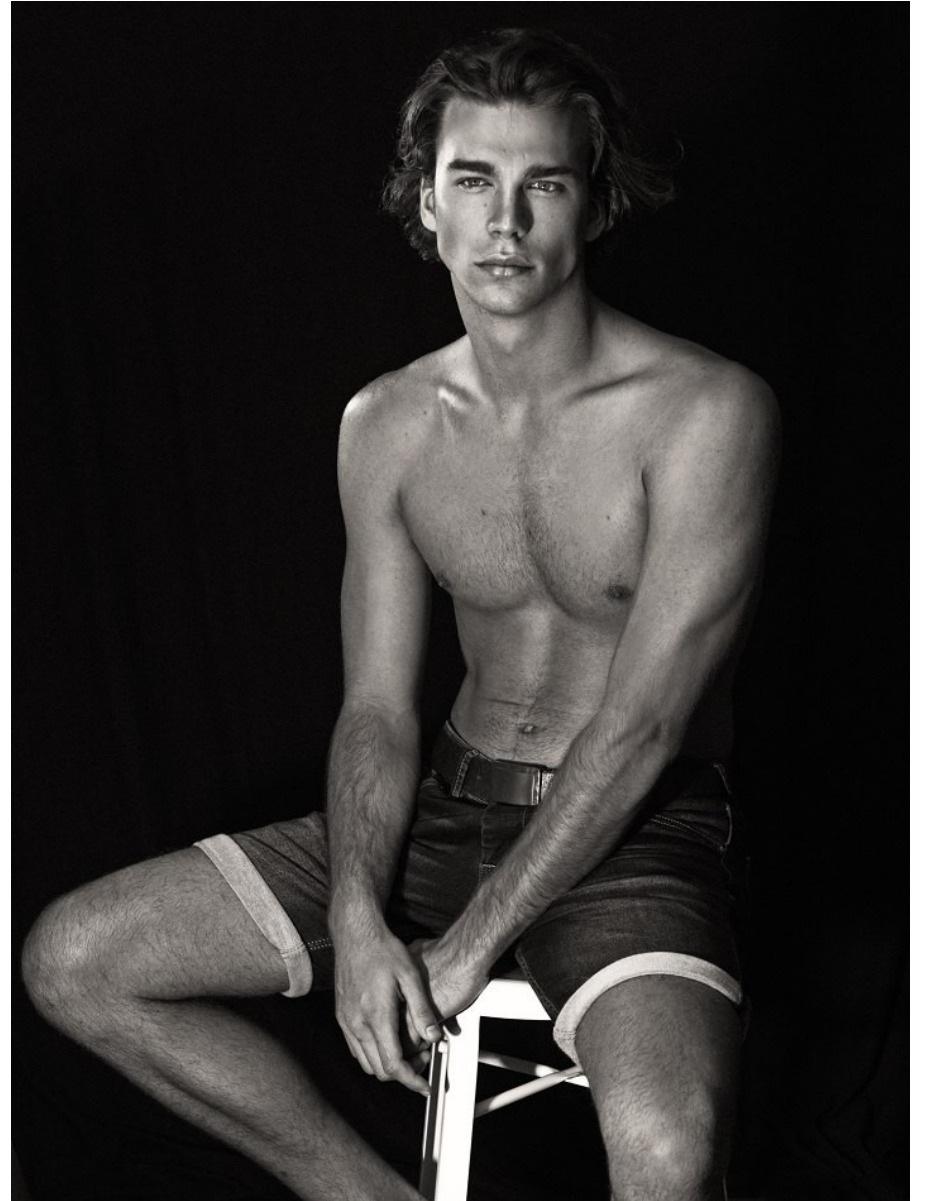

BOSS MODELS

CAPE TOWN

VADIM VIAN

Height: 187cm Chest: 99cm Waist: 81cm Suit: 40 R Shoe: 10 UK Hair: Light Brown Eyes: Blue/Green