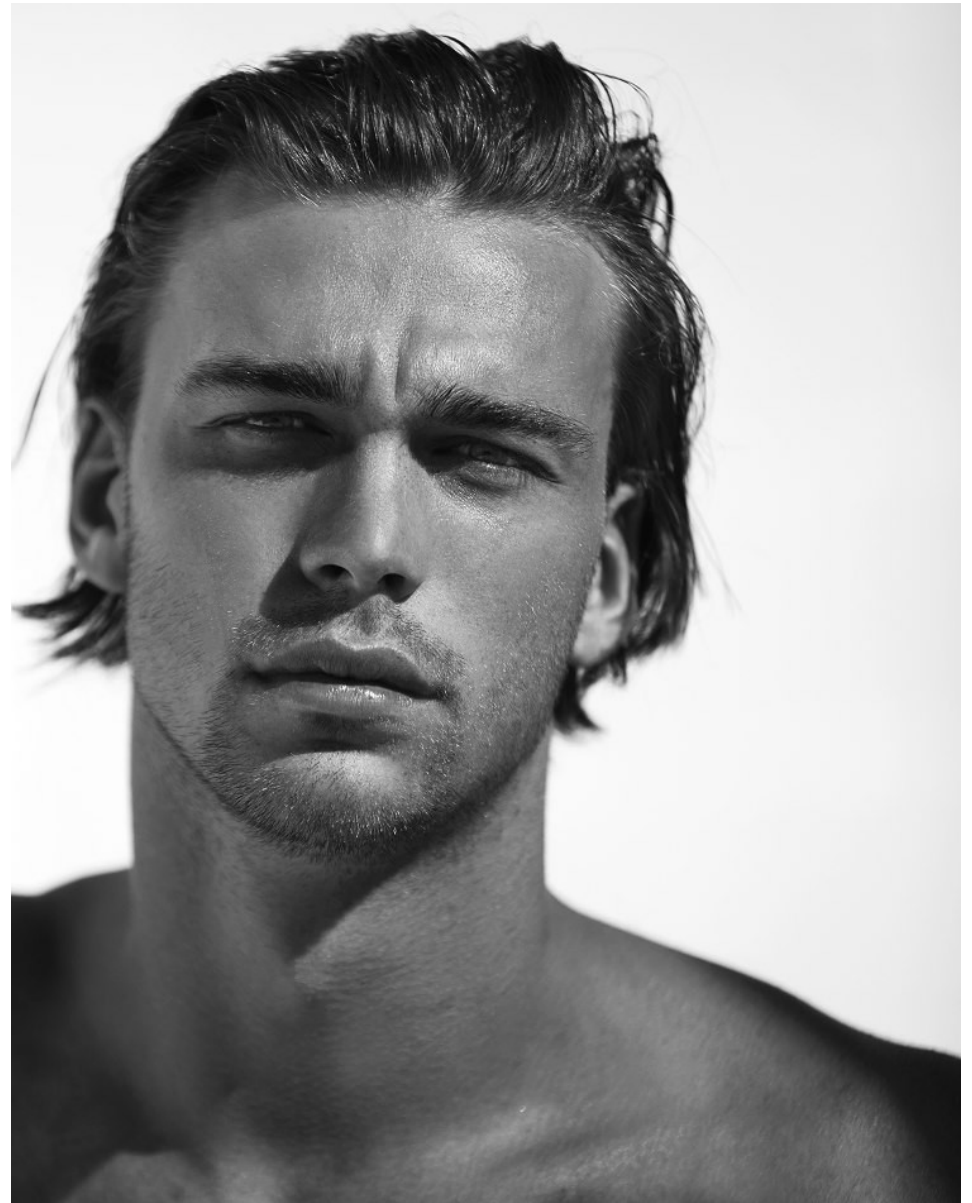

BOSS MODELS

CAPE TOWN

VADIM VIAN

Height: 187cm Chest: 99cm Waist: 81cm Suit: 40 R Shoe: 10 UK Hair: Light Brown Eyes: Blue/Green

BOSS MODELS

CAPE TOWN

VADIM VIAN

Height: 187cm Chest: 99cm Waist: 81cm Suit: 40 R Shoe: 10 UK Hair: Light Brown Eyes: Blue/Green

BOSS MODELS

CAPE TOWN

VADIM VIAN

Height: 187cm Chest: 99cm Waist: 81cm Suit: 40 R Shoe: 10 UK Hair: Light Brown Eyes: Blue/Green

BOSS MODELS

CAPE TOWN

FULLMETAL JACKET

Photography & Styling | BYRON L. KEULEMANS | *Model* | VADIM VIAN (BOSS MODELS)