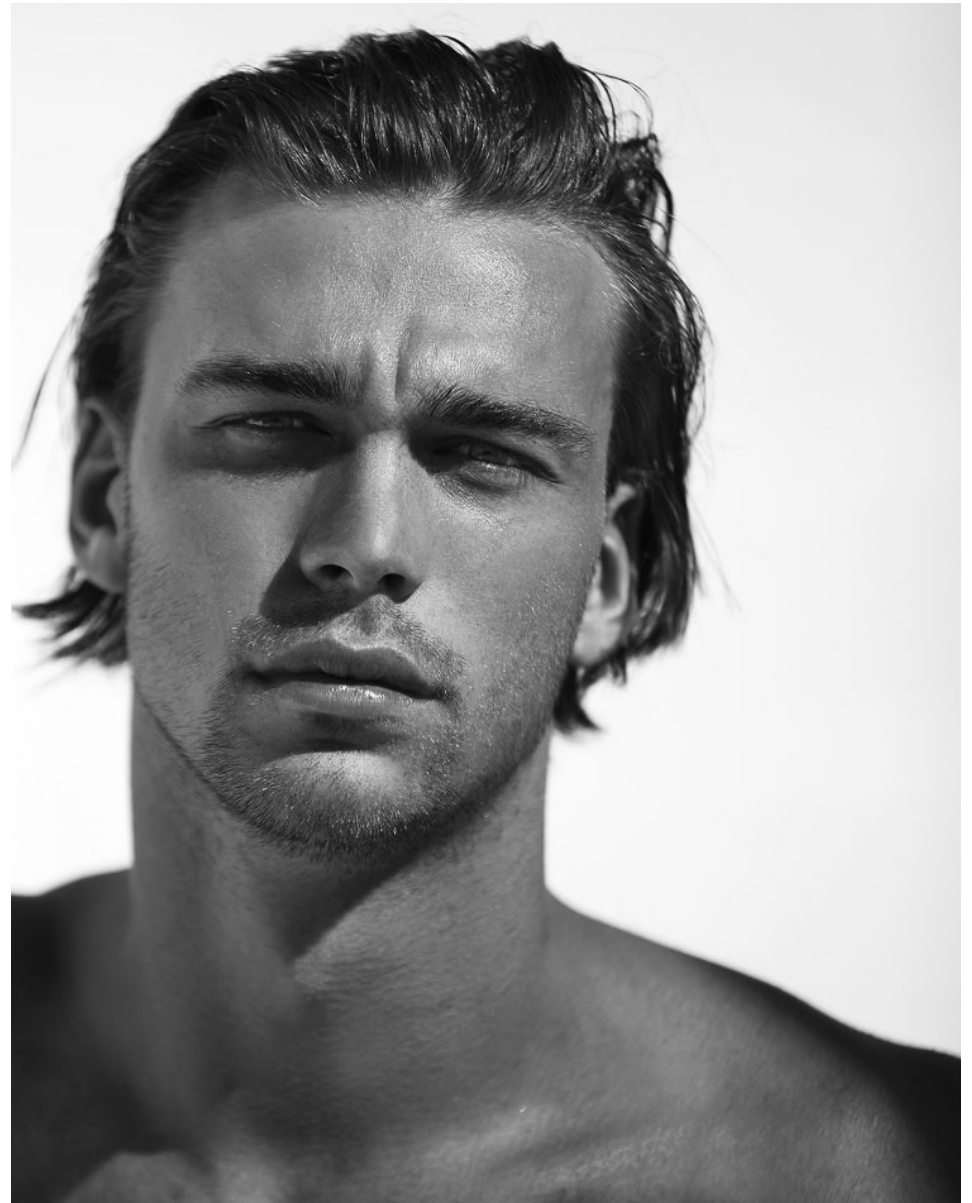

# BOSS MODELS

CAPE TOWN

VADIM VIAN

Height: 187cm Chest: 99cm Waist: 81cm Suit: 40 R Shoe: 10 UK Hair: Light Brown Eyes: Blue/Green