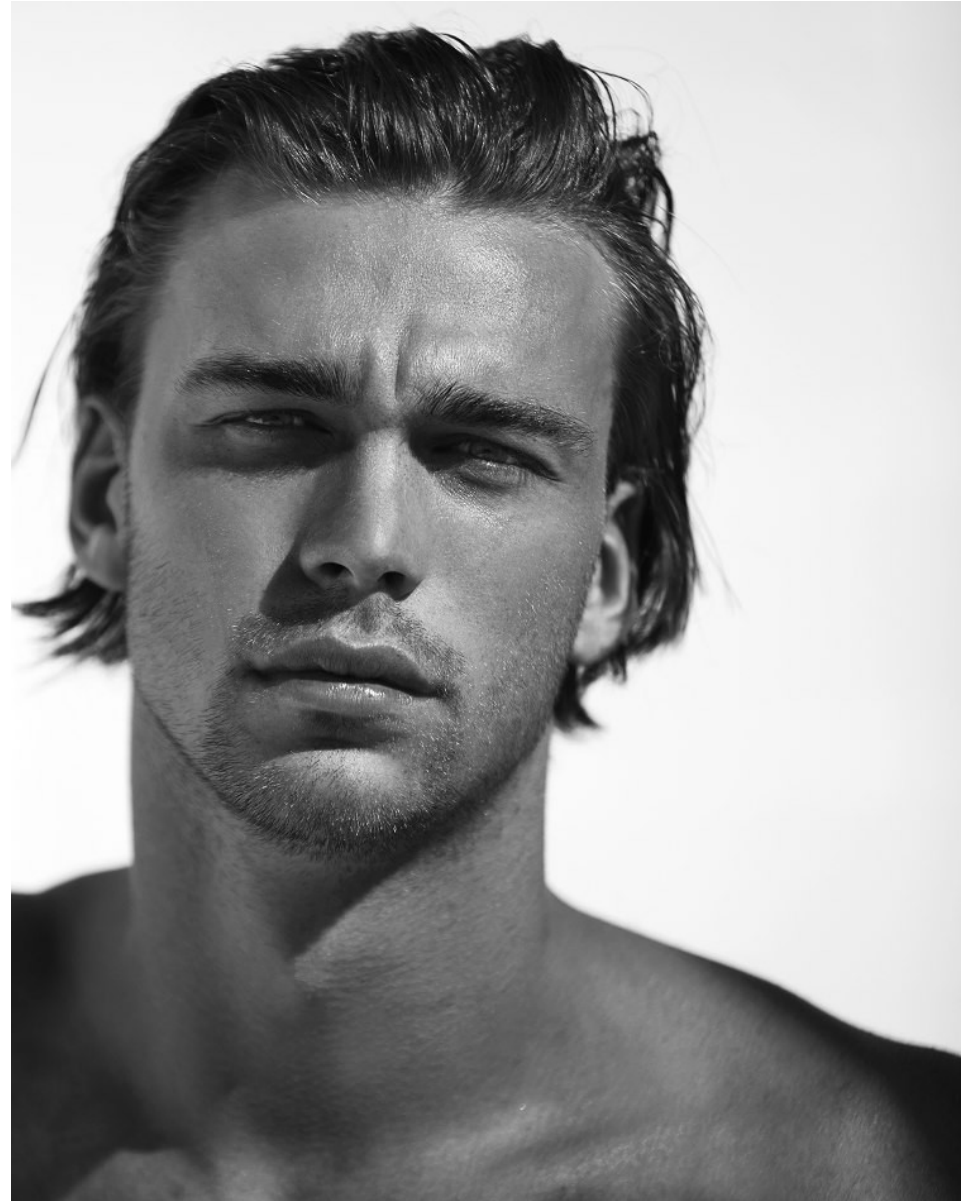

BOSS MODELS

CAPE TOWN

VADIM VIAN

Height: 187cm Chest: 99cm Waist: 81cm Suit: 40 R Shoe: 10 UK Hair: Light Brown Eyes: Blue/Green

BOSS MODELS

CAPE TOWN

VADIM VIAN

Height: 187cm Chest: 99cm Waist: 81cm Suit: 40 R Shoe: 10 UK Hair: Light Brown Eyes: Blue/Green

BOSS MODELS

CAPE TOWN

VADIM VIAN

Height: 187cm Chest: 99cm Waist: 81cm Suit: 40 R Shoe: 10 UK Hair: Light Brown Eyes: Blue/Green

BOSS MODELS

CAPE TOWN

FULLMETAL JACKET

Photography & Styling | BYRON L. KEULEMANS | *Model* | VADIM VIAN (BOSS MODELS)