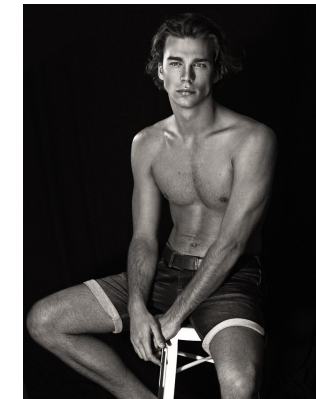

# BOSS MODELS

CAPE TOWN

## VADIM VIAN

Height: 187cm Chest: 99cm Waist: 81cm Suit: 40 R Shoe: 10 UK Hair: Light Brown Eyes: Blue/Green