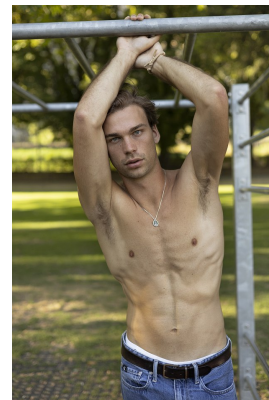

BOSS MODELS

CAPE TOWN

**FULLMETAL
JACKET**

VADIM VIAN

Height: 187cm Chest: 99cm Waist: 81cm Suit: 40 R Shoe: 10 UK Hair: Light Brown Eyes: Blue/Green

BOSS MODELS

CAPE TOWN

VADIM VIAN

Height: 187cm Chest: 99cm Waist: 81cm Suit: 40 R Shoe: 10 UK Hair: Light Brown Eyes: Blue/Green