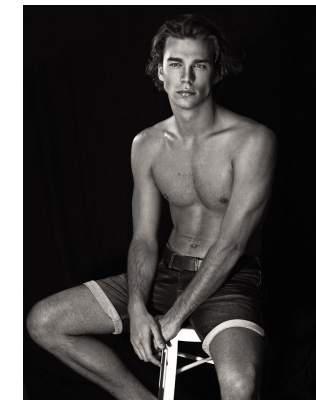

BOSS MODELS

CAPE TOWN

**FULLMETAL
JACKET**

VADIM VIAN

Height: 187cm Chest: 99cm Waist: 81cm Suit: 40 R Shoe: 10 UK Hair: Light Brown Eyes: Blue/Green

BOSS MODELS

CAPE TOWN

VADIM VIAN

Height: 187cm Chest: 99cm Waist: 81cm Suit: 40 R Shoe: 10 UK Hair: Light Brown Eyes: Blue/Green